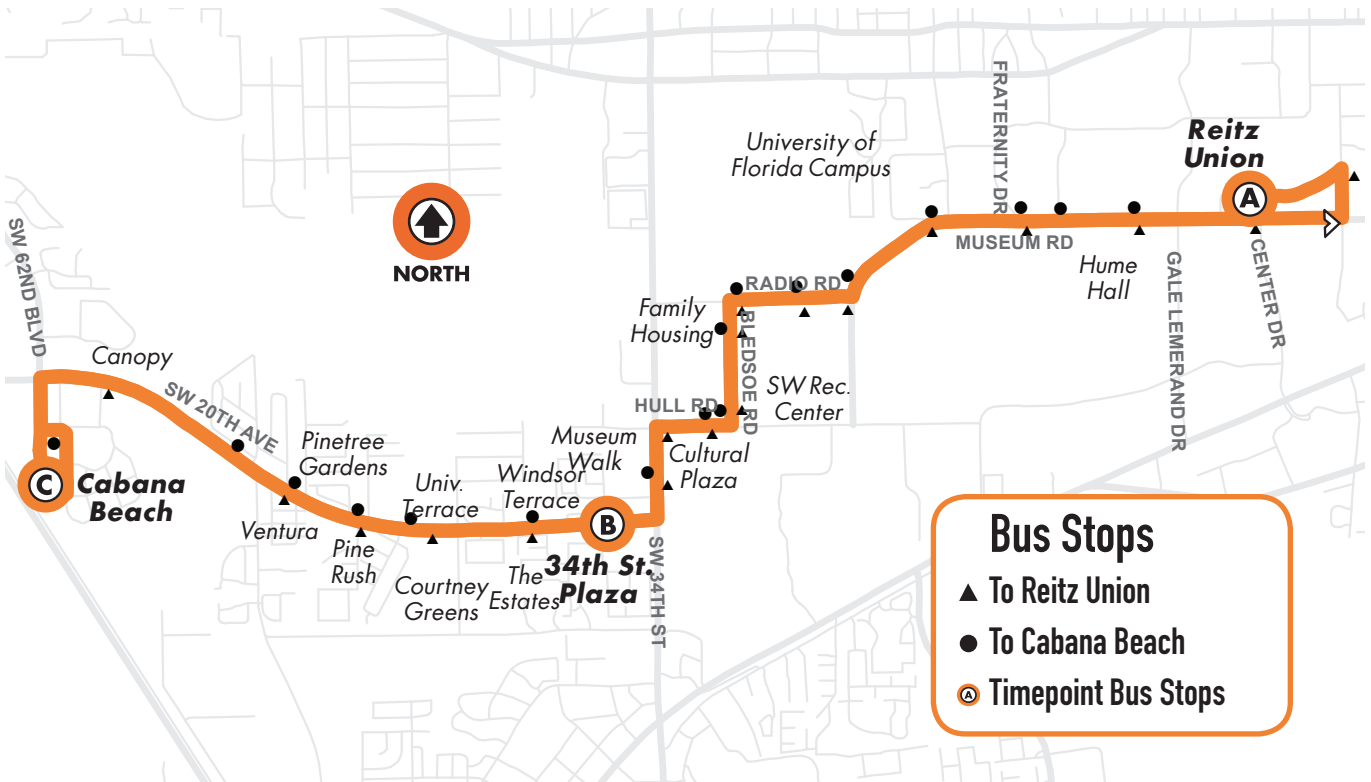

21

Reitz Union to Cabana Beach

Monday to Friday Every 10-20-30 min.

Saturday/Sunday No Service

Bus Stops

- ▲ To Reitz Union
- To Cabana Beach
- ⓐ Timepoint Bus Stops

MONDAY TO FRIDAY	REITZ UNION	34TH STREET PLAZA	CABANA BEACH	CABANA BEACH	34TH STREET PLAZA	REITZ UNION
	ⓐ	ⓑ	ⓒ	ⓒ	ⓑ	ⓐ
	9,12,20,35,36,38,46	20,28,34	20,62,77	20,62,77	20,28,34	9,12,20,35,36,38,46
	To Cabana Beach			To Reitz Union		
				6:30am	6:40	6:55
				6:50	7:00	7:15
				7:10	7:20	7:35
6:55am	7:05	7:15	7:20	7:20	7:30	7:45
7:05	7:15	7:25	7:30	7:30	7:40	7:55
7:15	7:25	7:35	7:40	7:40	7:50	8:05
7:25	7:35	7:45	7:50	7:50	8:00	8:15
7:35	7:45	7:55	8:00	8:00	8:10	8:25
7:45	7:55	8:05	8:10	8:10	8:20	8:35
7:55	8:05	8:15	8:20	8:20	8:30	8:45
8:05	8:15	8:25	8:30	8:30	8:40	8:55
8:15	8:25	8:35	8:40	8:40	8:50	9:05
8:25	8:35	8:45	8:50	8:50	9:00	9:15
8:35	8:45	8:55	9:00	9:00	9:10	9:25
8:45	8:55	9:05	9:10	9:10	9:20	9:35
8:55	9:05	9:15	9:20	9:20	9:30	9:45
9:05	9:15	9:25	9:30	9:30	9:40	9:55