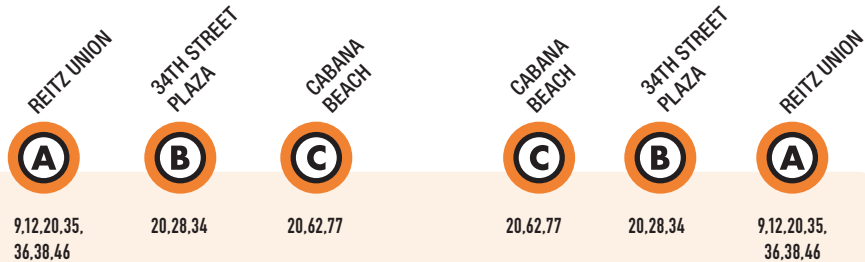

Monday to Friday Every 10-20-30 min.

Saturday/Sunday No Service

Reitz Union to Cabana Beach

MONDAY TO FRIDAY

	REITZ UNION (A)	34TH STREET PLAZA (B)	CABANA BEACH (C)	CABANA BEACH (C)	34TH STREET PLAZA (B)	REITZ UNION (A)
	9,12,20,35, 36,38,46	20,28,34	20,62,77	20,62,77	20,28,34	9,12,20,35, 36,38,46
	To Cabana Beach			To Reitz Union		
9:15am	9:25	9:35	9:40am	9:50	10:05	
9:25	9:35	9:45	9:50	10:00	10:15	
9:35	9:45	9:55	10:00	10:10	10:25	
9:45	9:55	10:05	10:10	10:20	10:35	
9:55	10:05	10:15	10:20	10:30	10:45	
10:05	10:15	10:25	10:30	10:40	10:55	
10:15	10:25	10:35	10:40	10:50	11:05	
10:25	10:35	10:45	10:50	11:00	11:15	
10:35	10:45	10:55	11:00	11:10	11:25	
10:45	10:55	11:05	11:10	11:20	11:35	
10:55	11:05	11:15	11:20	11:30	11:45	
11:05	11:15	11:25	11:30	11:40	11:55	
11:15	11:25	11:35	11:40	11:50	12:05pm	
11:25	11:35	11:45	11:50	12:00	12:15	
11:35	11:45	11:55	12:00	12:10	12:25	
11:45	11:55	12:05pm	12:10	12:20	12:35	
11:55	12:05	12:15	12:20	12:30	12:45	
12:05	12:15	12:25	12:30	12:40	12:55	
12:15	12:25	12:35	12:40	12:50	1:05	
12:25	12:35	12:45	12:50	1:00	1:15	
12:35	12:45	12:55	1:00	1:10	1:25	
12:45	12:55	1:05	1:10	1:20	1:35	
12:55	1:05	1:15	1:20	1:30	1:45	
1:05	1:15	1:25	1:30	1:40	1:55	
1:15	1:25	1:35	1:40	1:50	2:05	
1:25	1:35	1:45	1:50	2:00	2:15	
1:35	1:45	1:55	2:00	2:10	2:25	
1:45	1:55	2:05	2:10	2:20	2:35	
1:55	2:05	2:15	2:20	2:30	2:45	
2:05	2:15	2:25	2:30	2:40	2:55	
2:15	2:25	2:35	2:40	2:50	3:05	
2:25	2:35	2:45	2:50	3:00	3:15	
2:35	2:45	2:55	3:00	3:10	3:25	
2:45	2:55	3:05	3:10	3:20	3:35	
2:55	3:05	3:15	3:20	3:30	3:45	
3:05	3:15	3:25	3:30	3:40	3:55	
3:15	3:25	3:35	3:40	3:50	4:05	
3:25	3:35	3:45	3:50	4:00	4:15	
3:35	3:45	3:55	4:00	4:10	4:25	
3:45	3:55	4:05	4:10	4:20	4:35	
3:55	4:05	4:15	4:20	4:30	4:45	
4:05	4:15	4:25	4:30	4:40	4:55	
4:15	4:25	4:35	4:40	4:50	5:05	
4:25	4:35	4:45	4:50	5:00	5:15	
4:35	4:45	4:55	5:00	5:10	5:25	
4:45	4:55	5:05	5:10	5:20	5:35	
4:55	5:05	5:15				
5:05	5:15	5:25	5:30	5:40	5:55	
5:15	5:25	5:35	5:40	5:50	6:05	
5:25	5:35	5:45	5:50	6:00	6:15	
5:35	5:45	5:55	6:00	6:10	6:25	
5:45	5:55	6:05	6:10	6:20	6:35	
5:55	6:05	6:15	6:20	6:30	6:45	
6:05	6:15	6:25	6:30	6:40	6:55	
6:15	6:25	6:35	6:40	6:50	7:05	
6:25	6:35	6:45	6:50	7:00	7:15	
6:35	6:45	6:55	7:00	7:10	7:25	
6:45	6:55	7:05	7:10	7:20	7:35	
6:55	7:05	7:15	7:20	7:30	7:45	
7:05	7:15	7:25	7:30	7:40	7:55	
7:15	7:25	7:35	7:40	7:50	8:05	
7:25	7:35	7:45	7:50	8:00	8:15	
7:35	7:45	7:55	8:00	8:10	8:25