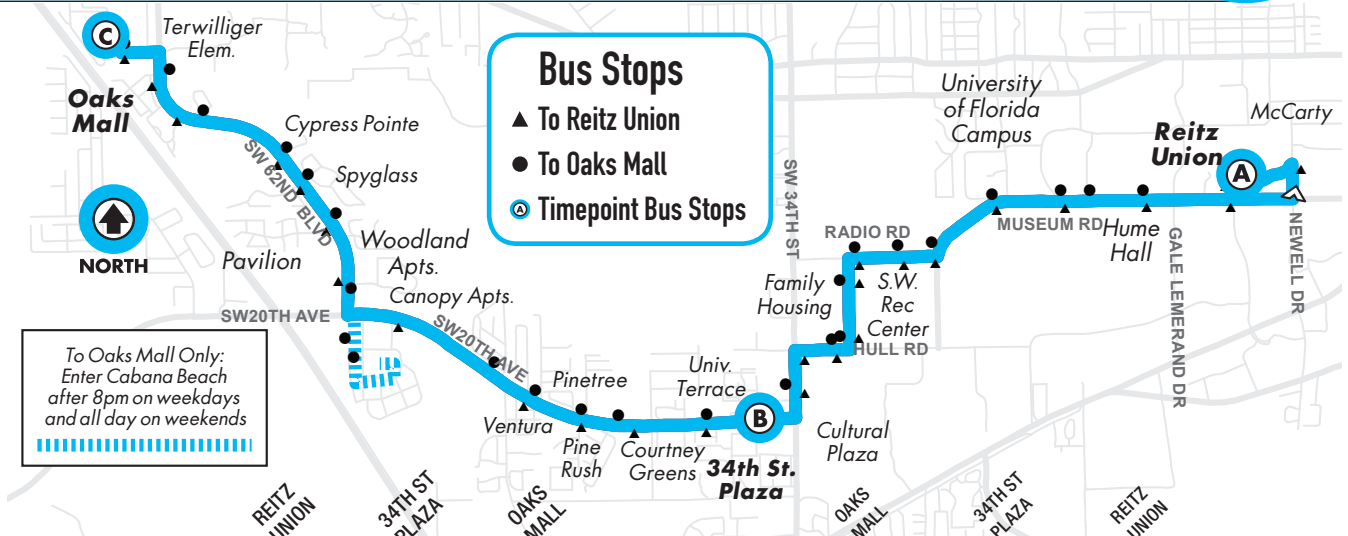

# Reitz Union to Oaks Mall

To Oaks Mall Only:  
Enter Cabana Beach  
after 8pm on weekdays  
and all day on weekends

<b>A</b>	<b>B</b>	<b>C</b>	<b>C</b>	<b>B</b>	<b>A</b>
9:12, 21:35, 36:38, 46	21:28, 34	5:23, 6:27, 75	5:23, 6:27, 75	21:28, 34	9:12, 21:35, 36:38, 46

## MONDAY TO FRIDAY

To Oaks Mall				To Reitz Union				R=RUNS ON REDUCED SERVICE DAYS
				6:00am	6:15	6:30	R	
				6:10	6:25	6:40		
				6:20	6:35	6:50		
				6:30	6:45	7:00	R	
				6:40	6:55	7:10		
				6:50	7:05	7:20		
6:30am	6:40	6:55	R	7:00	7:15	7:30	R	
6:40	6:50	7:05		7:10	7:25	7:40		
6:50	7:00	7:15		7:20	7:35	7:50		
7:00	7:10	7:25	R	7:30	7:45	8:00	R	
7:10	7:20	7:35		7:40	7:55	8:10		
7:20	7:30	7:45		7:50	8:05	8:20		
7:30	7:40	7:55	R	8:00	8:15	8:30	R	
7:40	7:50	8:05		8:10	8:25	8:40		
7:50	8:00	8:15		8:20	8:35	8:50		
8:00	8:10	8:25	R	8:30	8:45	9:00	R	
8:10	8:20	8:35		8:40	8:55	9:10		
8:20	8:30	8:45		8:50	9:05	9:20		
8:30	8:40	8:55	R	9:00	9:15	9:30	R	
8:40	8:50	9:05		9:10	9:25	9:40		
8:50	9:00	9:15		9:20	9:35	9:50		
9:00	9:10	9:25	R	9:30	9:45	10:00	R	
9:10	9:20	9:35		9:40	9:55	10:10		
9:20	9:30	9:45		9:50	10:05	10:20		
9:30	9:40	9:55	R	10:00	10:15	10:30	R	
9:40	9:50	10:05		10:10	10:25	10:40		
9:50	10:00	10:15		10:20	10:35	10:50		
10:00	10:10	10:25	R	10:30	10:45	11:00	R	
10:10	10:20	10:35		10:40	10:55	11:10		
10:20	10:30	10:45		10:50	11:05	11:20		
10:30	10:40	10:55	R	11:00	11:15	11:30	R	
10:40	10:50	11:05		11:10	11:25	11:40		
10:50	11:00	11:15		11:20	11:35	11:50		
11:00	11:10	11:25	R	11:30	11:45	12:00pm	R	
11:10	11:20	11:35		11:40	11:55	12:10		
11:20	11:30	11:45		11:50	12:05	12:20		
11:30	11:40	11:55	R	12:00	12:15	12:30	R	
11:40	11:50	12:05pm		12:10	12:25	12:40		
11:50	12:00	12:15		12:20	12:35	12:50		