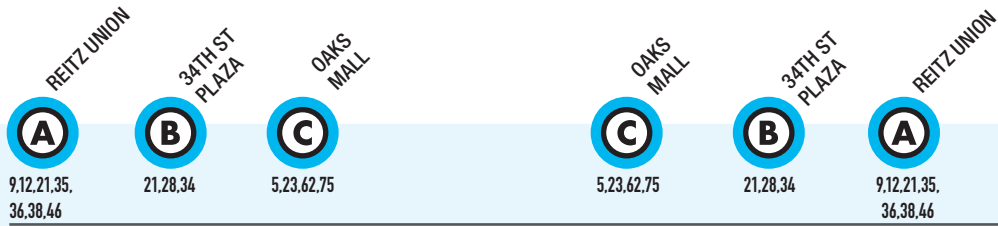

Reitz Union to Oaks Mall

Monday to Friday Every 10-20-30 min.

Saturday/Sunday See timetables on pg. 53

MONDAY TO FRIDAY

To Oaks Mall				To Reitz Union			
				R=RUNS ON REDUCED SERVICE DAYS			
12:00pm	12:10	12:25	R	12:30pm	12:45	1:00	R
12:10	12:20	12:35		12:40	12:55	1:10	
12:20	12:30	12:45		12:50	1:05	1:20	
12:30	12:40	12:55	R	1:00	1:15	1:30	R
12:40	12:50	1:05		1:10	1:25	1:40	
12:50	1:00	1:15		1:20	1:35	1:50	
1:00	1:10	1:25	R	1:30	1:45	2:00	R
1:10	1:20	1:35		1:40	1:55	2:10	
1:20	1:30	1:45		1:50	2:05	2:20	
1:30	1:40	1:55	R	2:00	2:15	2:30	R
1:40	1:50	2:05		2:10	2:25	2:40	
1:50	2:00	2:15		2:20	2:35	2:50	
2:00	2:10	2:25	R	2:30	2:45	3:00	R
2:10	2:20	2:35		2:40	2:55	3:10	
2:20	2:30	2:45		2:50	3:05	3:20	
2:30	2:40	2:55	R	3:00	3:15	3:30	R
2:40	2:50	3:05		3:10	3:25	3:40	
2:50	3:00	3:15		3:20	3:35	3:50	
3:00	3:10	3:25	R	3:30	3:45	4:00	R
3:10	3:20	3:35		3:40	3:55	4:10	
3:20	3:30	3:45		3:50	4:05	4:20	
3:30	3:40	3:55	R	4:00	4:15	4:30	R
3:40	3:50	4:05		4:10	4:25	4:40	
3:50	4:00	4:15		4:20	4:35	4:50	
4:00	4:10	4:25	R	4:30	4:45	5:00	R
4:10	4:20	4:35		4:40	4:55	5:10	
4:20	4:30	4:45		4:50	5:05	5:20	
4:30	4:40	4:55	R	5:00	5:15	5:30	R
4:40	4:50	5:05		5:10	5:25	5:40	
4:50	5:00	5:15		5:20	5:35	5:50	
5:00	5:10	5:25	R	5:30	5:45	6:00	R
5:10	5:20	5:35		5:40	5:55	6:10	
5:20	5:30	5:45		5:50	6:05	6:20	
5:30	5:40	5:55	R	6:00	6:15	6:30	R
5:40	5:50	6:05		6:10	6:25	6:40	
5:50	6:00	6:15		6:20	6:35	6:50	
6:00	6:10	6:25	R	6:30	6:45	7:00	R
6:10	6:20	6:35		6:40	6:55	7:10	
6:20	6:30	6:45		6:50	7:05	7:20	
6:30	6:40	6:55	R	7:00	7:15	7:30	R
6:40	6:50	7:05		7:10	7:25	7:40	
7:00	7:10	7:25	R	7:30	7:45	8:00	R
7:15	7:25	7:40		7:45	8:00	8:15	
7:30	7:40	7:55	R	8:00	8:15	8:30	R
7:45	7:55	8:10		8:15	8:30	8:45	
8:00	8:10	8:25	R	8:30	8:45	9:00	R
8:15	8:25	8:40		8:45	9:00	9:15	
8:30	8:40	8:55	R	9:00	9:15	9:30	R
9:00	9:10	9:25	R	9:30	9:45	10:00	R
9:30	9:40	9:55	R	10:00	10:15	10:30	R
10:00	10:10	10:25	R	10:30	10:45	11:00	R
10:30	10:40	10:55	R	11:00	11:15	11:30	R
11:00	11:10	11:25	R	11:30	11:45	12:00am	R
11:30	11:40	11:55	R	12:00	12:15	12:30	R
12:00am	12:10	12:25	R	12:30	12:45	1:00	R
12:30	12:40	12:55	R	1:00	1:15	1:30	R
1:00	1:10	1:25	R	1:30	1:45	2:00	R