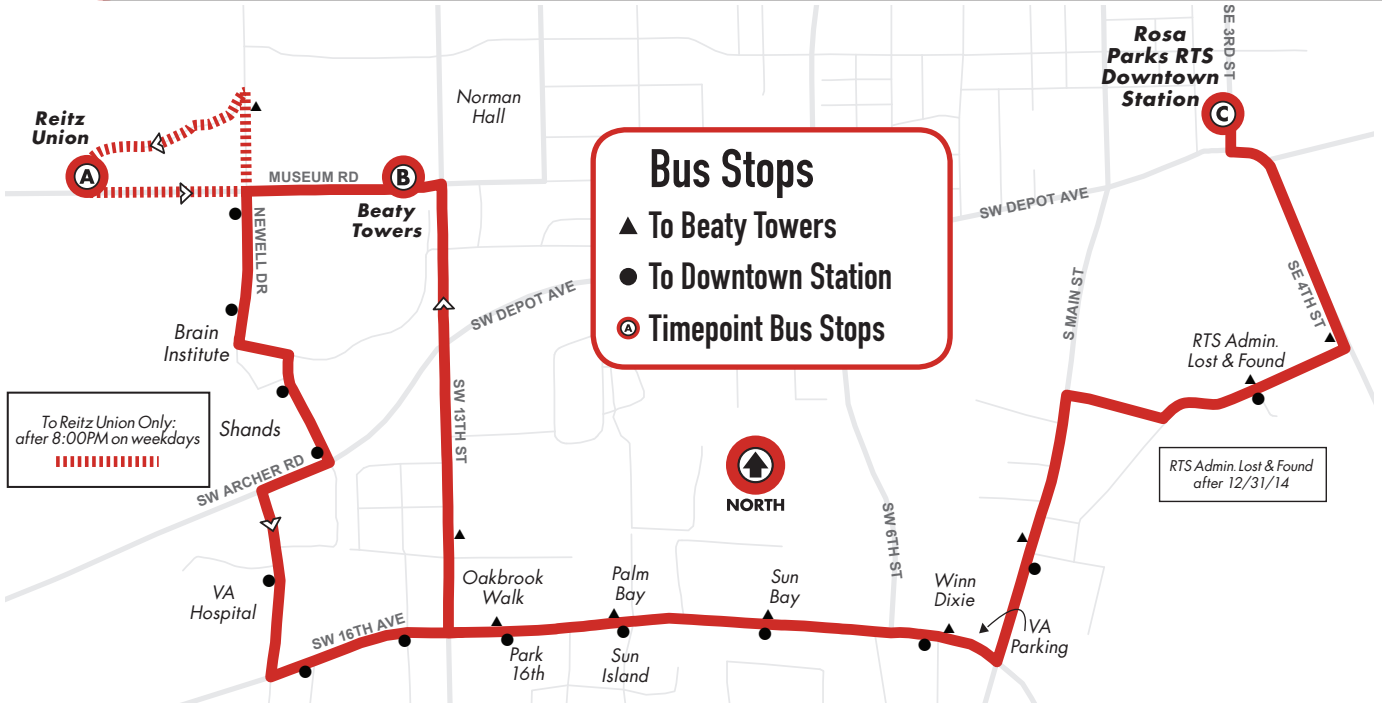

17

Beaty Towers to Downtown Station

Monday to Friday Every 15-24-60 min.

Saturday/Sunday No Service

Know Before You Go...

RTS Trip PLANNER

RTS Trip PLANNER
 Powered by **GOOGLE**

Start e.g. The Oaks Mall

End e.g. 401 E. University Ave

Date Time

Plan by:

Plan your trip for maximum efficiency:
 Nearest Bus Stops • Arrival Times • Transfers
 • Costs

On our website! Go-RTS.com
 (powered by Google™)

Monday to Friday Every 15-24-60 min.

Saturday/Sunday No Service

Beaty Towers to Downtown Station

MONDAY TO FRIDAY

To Downtown			To Beaty Towers or Reitz Union		
			R=RUNS ON REDUCED SERVICE DAYS		
6:46am	7:01	R	6:42am	6:58	
7:10	7:25	R	7:06	7:22	R
7:34	7:49		7:30	7:46	R
7:58	8:13	R	7:54	8:10	
8:22	8:37	R	8:18	8:34	R
8:46	9:01		8:42	8:58	R
9:10	9:25	R	9:06	9:22	
9:34	9:49	R	9:30	9:46	R
9:58	10:13		9:54	10:10	R
10:22	10:37	R	10:18	10:34	
10:46	11:01	R	10:42	10:58	R
11:10	11:25		11:06	11:22	R
11:34	11:49	R	11:30	11:46	
11:58	12:13pm	R	11:54	12:10pm	R
12:22	12:37		12:18	12:34	R
12:46	1:01	R	12:42	12:58	
1:10	1:25	R	1:06	1:22	R
1:34	1:49		1:30	1:46	R
1:58	2:13	R	1:54	2:10	
2:22	2:37	R	2:18	2:34	R
2:46	3:01		2:42	2:58	R
3:10	3:25	R	3:06	3:22	
3:34	3:49	R	3:30	3:46	R
3:58	4:13		3:54	4:10	R
4:22	4:37	R	4:18	4:34	
4:46	5:01	R	4:42	4:58	R
5:10	5:25		5:06	5:22	R
5:34	5:49	R	5:30	5:46	
5:58	6:13	R	5:54	6:10	R
6:22	6:37		6:18	6:31	R
6:43	6:58	R	7:03	7:16	
7:01	7:13	R	7:18	7:31	R
7:46	7:58	R	8:00		8:13 R
8:01	8:13	R			
8:48	9:00	R	9:00	9:13	R
9:48	10:00	R	10:00	10:13	R
10:48	11:00	R	11:00	11:13	R
11:48	12:00am	R	12:00am	12:13	R
12:48	1:00	R			