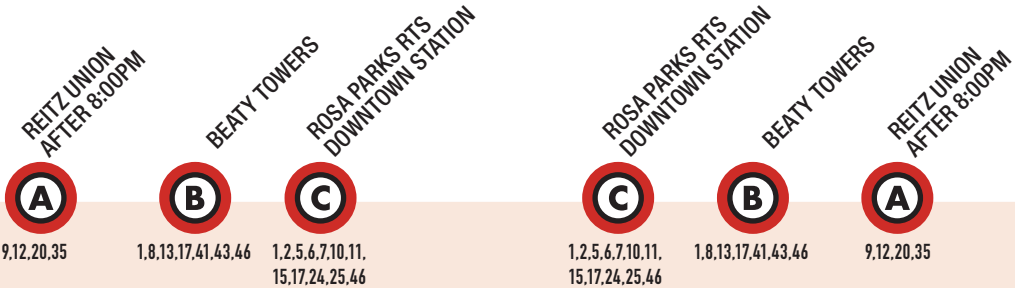

17

Beaty Towers to Downtown Station

Monday to Friday Every 15-24-60 min.

Saturday/Sunday No Service

Know Before You Go...

RTS Trip PLANNER

RTS Trip PLANNER
 Powered by **GOOGLE**

Start e.g. The Oaks Mall

End e.g. 401 E. University Ave

Date Time

Plan by:

Plan your trip for maximum efficiency:
 Nearest Bus Stops • Arrival Times • Transfers
 • Costs

On our website! Go-RTS.com
 (powered by Google™)

Monday to Friday Every 15-24-60 min.

Saturday/Sunday No Service

Beaty Towers to Downtown Station

MONDAY TO FRIDAY

To Downtown			To Beaty Towers or Reitz Union		
			R=RUNS ON REDUCED SERVICE DAYS		
6:46am	7:01	R	6:42am	6:58	
7:10	7:25	R	7:06	7:22	R
7:34	7:49		7:30	7:46	R
7:58	8:13	R	7:54	8:10	
8:22	8:37	R	8:18	8:34	R
8:46	9:01		8:42	8:58	R
9:10	9:25	R	9:06	9:22	
9:34	9:49	R	9:30	9:46	R
9:58	10:13		9:54	10:10	R
10:22	10:37	R	10:18	10:34	
10:46	11:01	R	10:42	10:58	R
11:10	11:25		11:06	11:22	R
11:34	11:49	R	11:30	11:46	
11:58	12:13pm	R	11:54	12:10pm	R
12:22	12:37		12:18	12:34	R
12:46	1:01	R	12:42	12:58	
1:10	1:25	R	1:06	1:22	R
1:34	1:49		1:30	1:46	R
1:58	2:13	R	1:54	2:10	
2:22	2:37	R	2:18	2:34	R
2:46	3:01		2:42	2:58	R
3:10	3:25	R	3:06	3:22	
3:34	3:49	R	3:30	3:46	R
3:58	4:13		3:54	4:10	R
4:22	4:37	R	4:18	4:34	
4:46	5:01	R	4:42	4:58	R
5:10	5:25		5:06	5:22	R
5:34	5:49	R	5:30	5:46	
5:58	6:13	R	5:54	6:10	R
6:22	6:37		6:18	6:31	R
6:43	6:58	R	7:03	7:16	
7:01	7:13	R	7:18	7:31	R
7:46	7:58	R	8:00		8:13 R
8:01	8:13	R			
8:48	9:00	R	9:00	9:13	R
9:48	10:00	R	10:00	10:13	R
10:48	11:00	R	11:00	11:13	R
11:48	12:00am	R	12:00am	12:13	R
12:48	1:00	R			