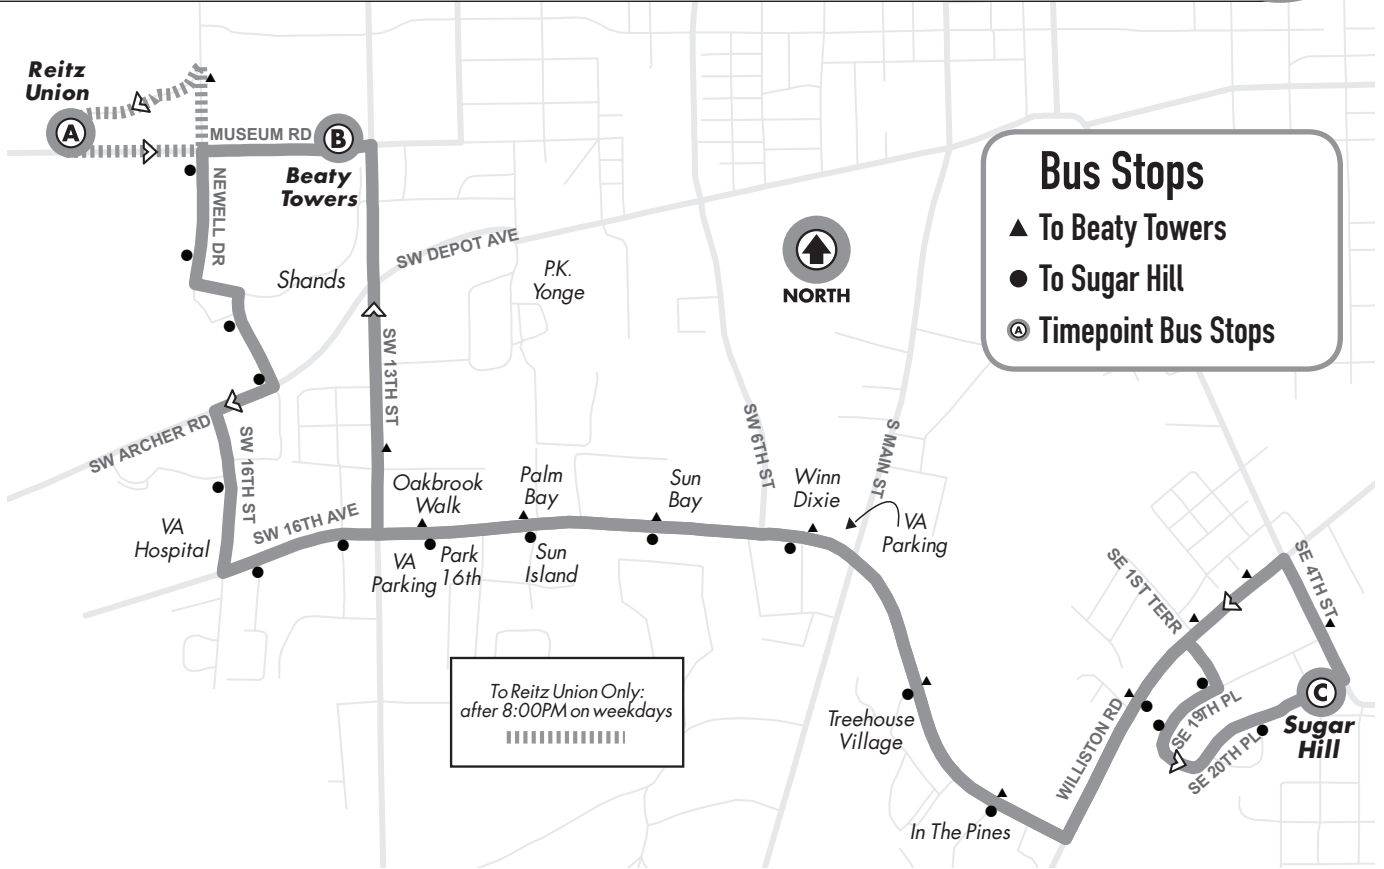

# Beaty Towers to Sugar Hill

16

**Bus Stops**

- ▲ To Beaty Towers
- To Sugar Hill
- Ⓐ Timepoint Bus Stops

To Reitz Union Only:  
after 8:00PM on weekdays

		1.8.13				1.8.13	
		To Sugar Hill		To Beaty Towers		S=SATURDAY SERVICE U=SUNDAY SERVICE	
SATURDAY	7:15am	7:31	S	7:34am	7:45	S	
	8:15	8:31	S	8:34	8:45	S	
	9:15	9:31	S	9:34	9:45	S	
	10:15	10:31	S,U	10:34	10:45	S,U	
	11:15	11:31	S,U	11:34	11:45	S,U	
	12:15pm	12:31	S,U	12:34pm	12:45	S,U	
	1:15	1:31	S,U	1:34	1:45	S,U	
	2:15	2:31	S,U	2:34	2:45	S,U	
	3:15	3:31	S,U	3:34	3:45	S,U	
	4:15	4:31	S,U	4:34	4:45	S,U	
	5:15	5:31	S,U	5:34	5:45	S,U	
	SUNDAY	6:15	6:31	S			