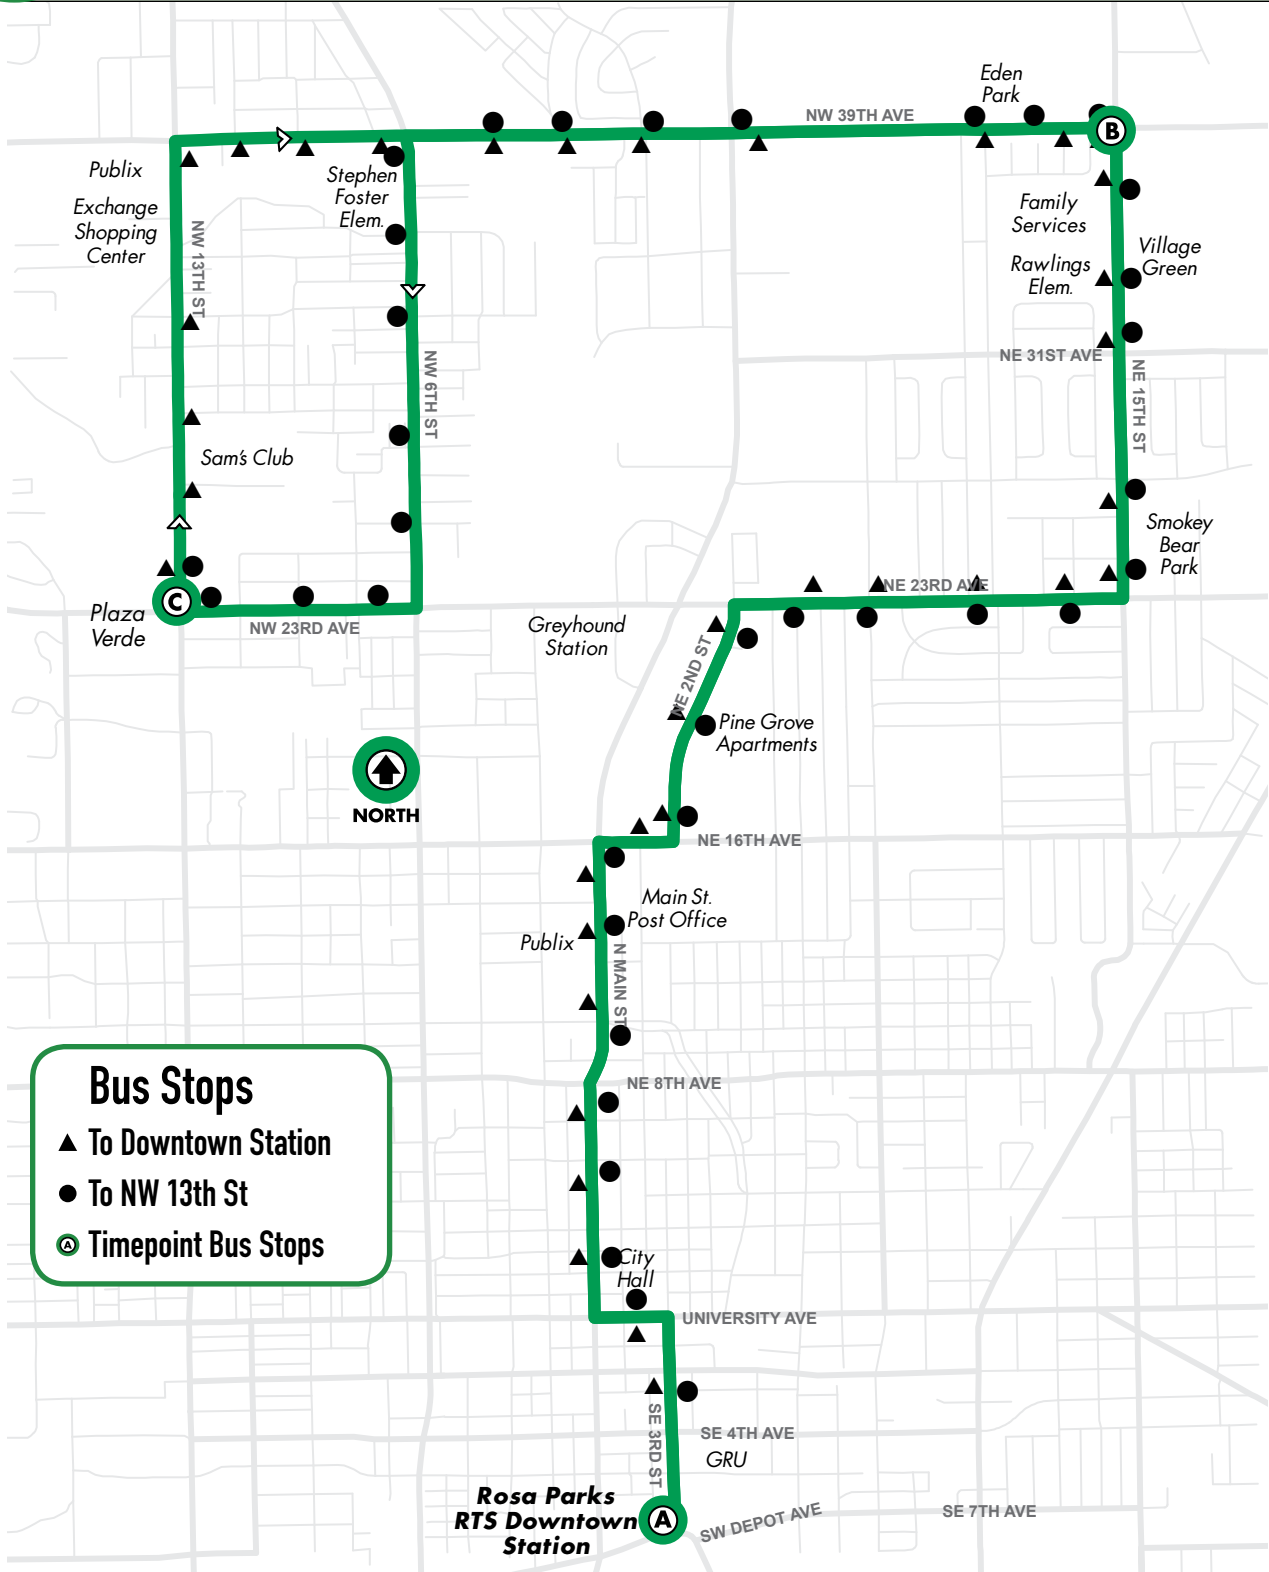

15

Downtown Station to NW 13th St (@ NW 23rd Ave)

Monday to Friday Every 30-35-60 min.
 Saturday Every 60 min.
 Sunday Every 60 min.

Monday to Friday Every 30-35-60 min.

Saturday Every 60 min.

Sunday Every 60 min.

Downtown Station to NW 13th St (@ NW 23rd Ave)

MONDAY TO FRIDAY

	A ROSA PARKS RTS DOWNTOWN STATION 1.2,5,6,7,10,11, 17,24,25,46	B NE 15TH ST/ NE 39TH AVE 24,39	C 13TH ST 6,8,41		C 13TH ST 6,8,41	B NE 15TH ST/ NE 39TH AVE 24,39	A ROSA PARKS RTS DOWNTOWN STATION 1.2,5,6,7,10,11, 17,24,25,46
	To NW 13th St @ NW 23rd Ave				To Downtown <small>R=RUNS ON REDUCED SERVICE DAYS</small>		
6:00am	6:17	6:27	R	5:27am	5:37	5:55	
6:30	6:47	6:57	R	6:27	6:37	6:55	R
7:00	7:17	7:27	R	6:57	7:07	7:25	R
7:30	7:47	7:57	R	7:27	7:37	7:55	R
8:00	8:17	8:27	R	7:57	8:07	8:25	R
8:30	8:47	8:57	R	8:27	8:37	8:55	R
9:00	9:17	9:27	R	8:57	9:07	9:25	R
9:30	9:47	9:57	R	9:27	9:37	9:55	R
10:00	10:17	10:27	R	9:57	10:07	10:25	R
10:30	10:47	10:57	R	10:27	10:37	10:55	R
11:00	11:17	11:27	R	10:57	11:07	11:25	R
11:30	11:47	11:57	R	11:27	11:37	11:55	R
12:00pm	12:21	12:33	R	12:00pm	12:11	12:30	R
12:35	12:56	1:08	R	12:35	12:46	1:05	R
1:10	1:31	1:43	R	1:10	1:21	1:40	R
1:45	2:06	2:18	R	1:45	1:56	2:15	R
2:20	2:41	2:53	R	2:20	2:31	2:50	R
2:55	3:16	3:28	R	2:55	3:06	3:25	R
3:30	3:51	4:03	R	3:30	3:41	4:00	R
4:05	4:26	4:38	R	4:05	4:16	4:35	R
4:40	5:01	5:13	R	4:40	4:51	5:10	R
5:15	5:36	5:48	R	5:15	5:26	5:45	R
6:00	6:17	6:27	R	5:50	6:01	6:20	R
7:00	7:17	7:27	R	6:27	6:37	6:55	R
8:00	8:17	8:27	R	7:27	7:37	7:55	R
9:00	9:17	9:27	R	8:27	8:37	8:55	R
10:00	10:17	10:27	R	9:27	9:37	9:55	R
				10:27	10:37	10:55	R