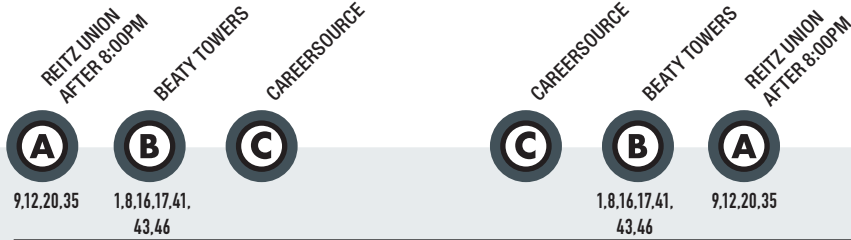

Beaty Towers to CareerSource

Monday to Friday Every 10-20-30 min.

MONDAY TO FRIDAY

To CareerSource			To Beaty Towers or Reitz Union			R=RUNS ON REDUCED SERVICE DAYS
			6:28am	6:40		R
	6:40am	6:54	6:58	7:10		R
			7:08	7:20		
			7:18	7:30		
	7:10	7:24	7:28	7:40		R
	7:20	7:34	7:38	7:50		
	7:30	7:44	7:48	8:00		
	7:40	7:54	7:58	8:10		R
	7:50	8:04	8:08	8:20		
	8:00	8:14	8:18	8:30		
	8:10	8:24	8:28	8:40		R
	8:20	8:34	8:38	8:50		
	8:30	8:44	8:48	9:00		
	8:40	8:54	8:58	9:10		R
	8:50	9:04	9:08	9:20		
	9:00	9:14	9:18	9:30		
	9:10	9:24	9:28	9:40		R
	9:20	9:34	9:38	9:50		
	9:30	9:44	9:48	10:00		
	9:40	9:54	9:58	10:10		R
	9:50	10:04	10:08	10:20		
	10:00	10:14	10:18	10:30		
	10:10	10:24	10:28	10:40		R
	10:20	10:34	10:38	10:50		
	10:30	10:44	10:48	11:00		
	10:40	10:54	10:58	11:10		R
	10:50	11:04	11:08	11:20		
	11:00	11:14	11:18	11:30		
	11:10	11:24	11:28	11:40		R
	11:20	11:34	11:38	11:50		
	11:30	11:44	11:48	12:00pm		
	11:40	11:54	11:58	12:10		R
	11:50	12:04pm	12:08	12:20		
	12:00	12:14	12:18	12:30		
	12:10	12:24	12:28	12:40		R
	12:20	12:34	12:38	12:50		
	12:30	12:44	12:48	1:00		
	12:40	12:54	12:58	1:10		R
	12:50	1:04	1:08	1:20		
	1:00	1:14	1:18	1:30		
	1:10	1:24	1:28	1:40		R
	1:20	1:34	1:38	1:50		
	1:30	1:44	1:48	2:00		
	1:40	1:54	1:58	2:10		R
	1:50	2:04	2:08	2:20		
	2:00	2:14	2:18	2:30		
	2:10	2:24	2:28	2:40		R
	2:20	2:34	2:38	2:50		
	2:30	2:44	2:48	3:00		
	2:40	2:54	2:58	3:10		R
	2:50	3:04	3:08	3:20		
	3:00	3:14	3:18	3:30		
	3:10	3:24	3:28	3:40		R
	3:20	3:34	3:38	3:50		
	3:30	3:44	3:48	4:00		