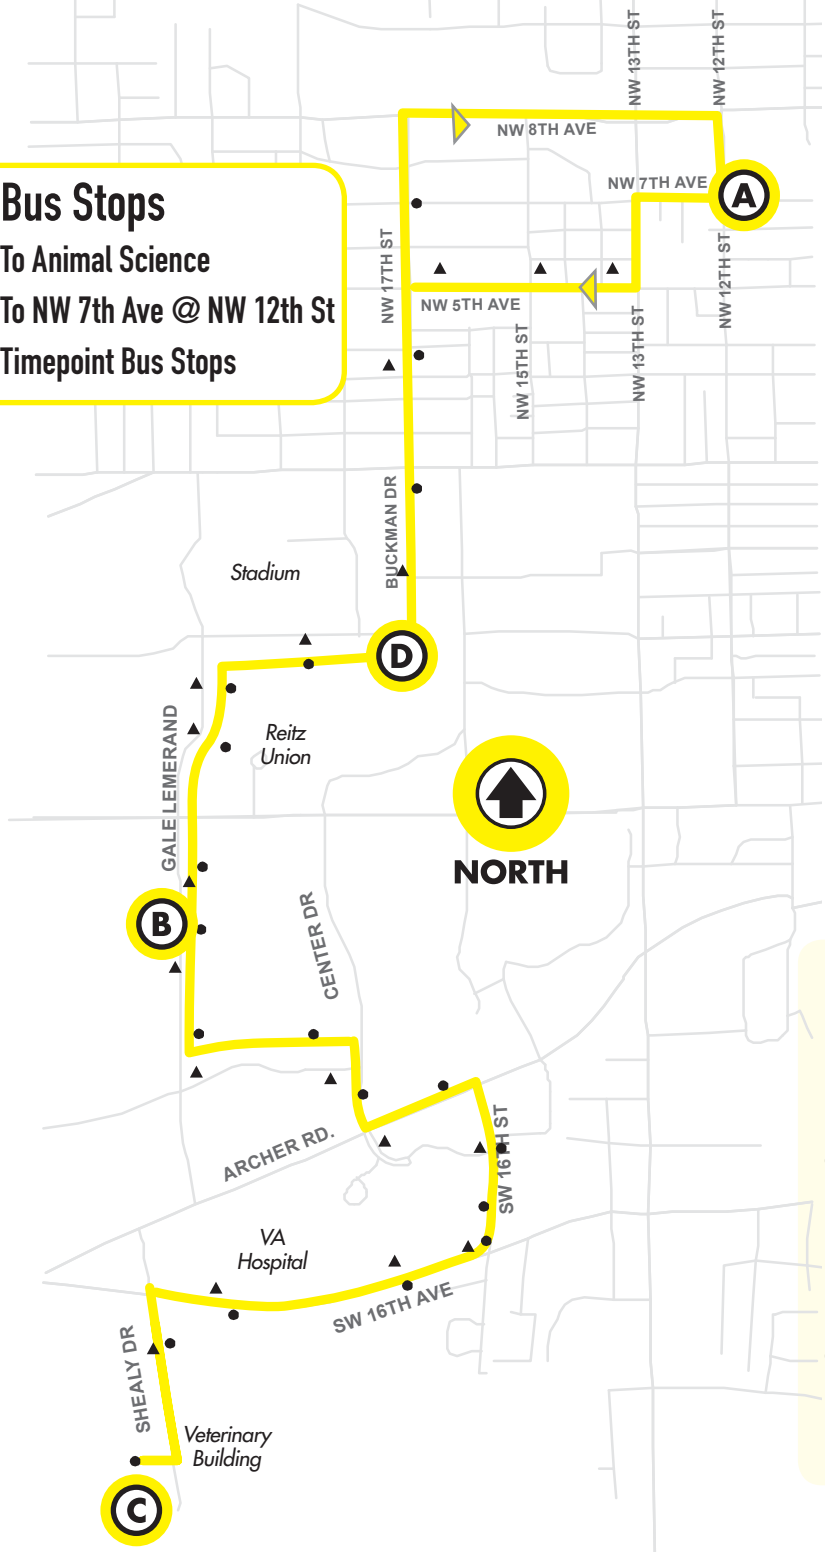

# 122

# UF North/South Circulator

**Monday to Friday Every 45 min.**  
**To Animal Science** First run 7:41am / Last run 4:41pm  
**To NW 7th Ave @ NW 12th St** First run 7:20am / Last run 5:05pm  
**Saturday/Sunday** No service

**Bus Stops**

- ▲ To Animal Science
- To NW 7th Ave @ NW 12th St
- ⓐ Timepoint Bus Stops

**MONDAY TO FRIDAY**

9.12.25

**To Animal Science**

7:41am	7:51	8:01
8:26	8:36	8:46
9:11	9:21	9:31
9:56	10:06	10:16
10:41	10:51	11:01
11:26	11:36	11:46
<b>12:11pm</b>	<b>12:21</b>	<b>12:31</b>
<b>12:56</b>	<b>1:06</b>	<b>1:16</b>
<b>1:41</b>	<b>1:51</b>	<b>2:01</b>
<b>2:26</b>	<b>2:36</b>	<b>2:46</b>
<b>3:11</b>	<b>3:21</b>	<b>3:31</b>
<b>3:56</b>	<b>4:06</b>	<b>4:16</b>
<b>4:41</b>	<b>4:51</b>	<b>5:01</b>

**MONDAY TO FRIDAY**

28,34,36,38,20,121,126

**To NW 7th Ave @ NW 12th St**

7:20am	7:33	7:41
8:05	8:18	8:26
8:50	9:03	9:11
9:35	9:48	9:56
10:20	10:33	10:41
11:05	11:18	11:26
11:50	<b>12:03pm</b>	<b>12:11</b>
<b>12:35</b>	<b>12:48</b>	<b>12:56</b>
<b>1:20</b>	<b>1:33</b>	<b>1:41</b>
<b>2:05</b>	<b>2:18</b>	<b>2:26</b>
<b>2:50</b>	<b>3:03</b>	<b>3:11</b>
<b>3:35</b>	<b>3:48</b>	<b>3:56</b>
<b>4:20</b>	<b>4:33</b>	<b>4:41</b>
<b>5:05</b>	<b>5:18</b>	<b>5:26</b>