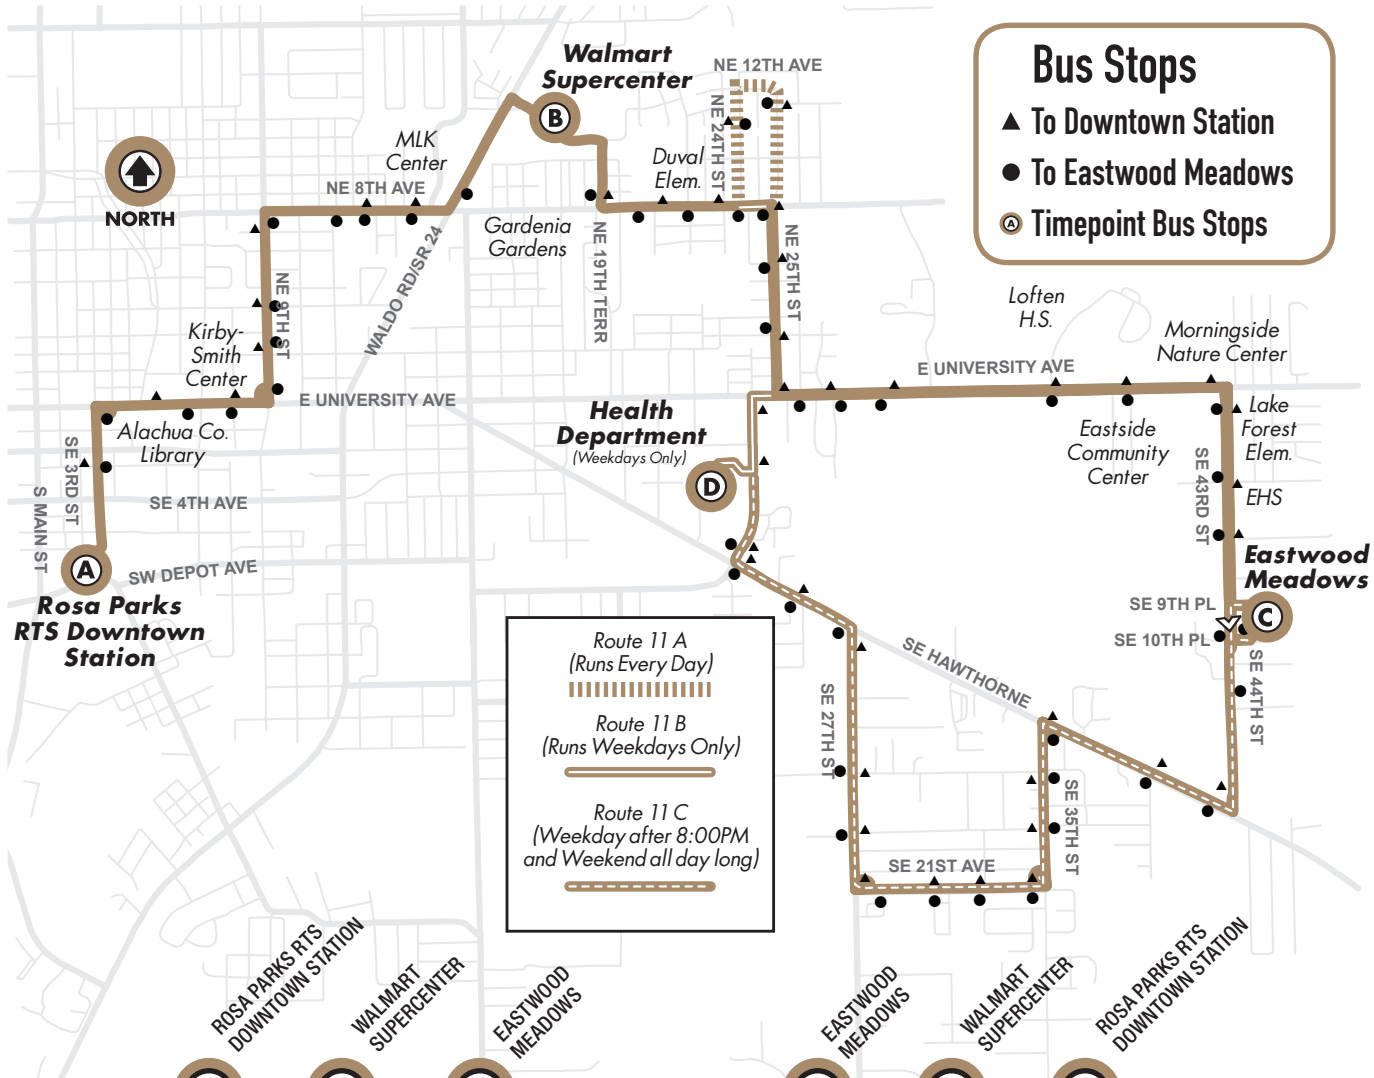

Monday to Friday Every 30-60 min.

Saturday/Sunday Refer to timetable on pg. 36

Downtown Station to Eastwood Meadows

MONDAY TO FRIDAY

To Eastwood Meadows

To Downtown

R=RUNS ON REDUCED SERVICE DAYS

6:00am	6:13		6:27	R	5:27am	5:42	5:55	R
7:00	7:13		7:27	R	6:27	6:42	6:55	R
8:00	8:13		8:27	R	7:27	7:42	7:55	R
9:00	9:13		9:27	R	8:27	8:42	8:55	R
*9:30	9:43	9:51	9:57	R	*9:27	9:42	9:55	R
10:00	10:13		10:27	R	*9:57	10:03	10:12	10:25
*10:30	10:43	10:51	10:57	R	10:27	10:42	10:55	R
11:00	11:13		11:27	R	*10:57	11:03	11:12	11:25
*11:30	11:43	11:51	11:57	R	11:27	11:42	11:55	R
12:00pm	12:13		12:27	R	*11:57	12:03pm	12:12	12:25
*12:30	12:43	12:51	12:57	R	12:27	12:42	12:55	R
1:00	1:13		1:27	R	*12:57	1:03	1:12	1:25
*1:30	1:43	1:51	1:57	R	1:27	1:42	1:55	R
2:00	2:13		2:27	R	*1:57	2:03	2:12	2:25
*2:30	2:43	2:51	2:57	R	2:27	2:42	2:55	R
3:00	3:13		3:27	R	*2:57	3:03	3:12	3:25
*3:30	3:43	3:51	3:57	R	3:27	3:42	3:55	R
4:00	4:13		4:27	R	*3:57	4:03	4:12	4:25
*4:30	4:43	4:51	4:57	R	4:27	4:42	4:55	R
5:00	5:13		5:27	R	*4:57	5:03	5:12	5:25
6:00	6:13		6:27	R	5:27	5:42	5:55	R
7:00	7:13		7:27	R	6:27	6:42	6:55	R
8:00	8:13		8:27	R	7:27	7:42	7:55	R
9:00	9:13		9:27	R	8:27	8:42	8:55	R
10:00	10:13		10:27	R	9:27	9:42	9:55	R
					10:27	10:42	10:55	R

*Every other bus runs Route 11B to Health Department on weekdays, hourly from 9:30am-4:57pm.

Note: Route 11C runs after 8:00PM on weekdays and all day long on weekends.

11

Downtown Station to Eastwood Meadows

Monday to Friday Every 30-60 min.

Saturday Every 70 min.

Sunday Every 70 min.

Bus Stops

- ▲ To Downtown Station
- To Eastwood Meadows
- Ⓐ Timepoint Bus Stops

Route 11 A
(Runs Every Day)

Route 11 B
(Runs Weekdays Only)
—————