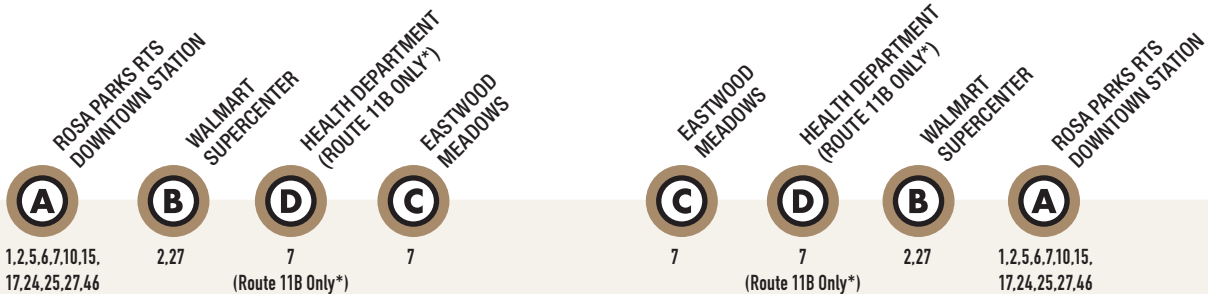

Monday to Friday Every 30-60 min.

Saturday/Sunday Refer to timetable on pg. 36

Downtown Station to Eastwood Meadows

MONDAY TO FRIDAY

To Eastwood Meadows

To Downtown

R=RUNS ON REDUCED SERVICE DAYS

6:00am	6:13		6:27	R	5:27am	5:42	5:55	R
7:00	7:13		7:27	R	6:27	6:42	6:55	R
8:00	8:13		8:27	R	7:27	7:42	7:55	R
9:00	9:13		9:27	R	8:27	8:42	8:55	R
*9:30	9:43	9:51	9:57	R	*9:27	9:42	9:55	R
10:00	10:13		10:27	R	*9:57	10:03	10:12	10:25
*10:30	10:43	10:51	10:57	R	10:27	10:42	10:55	R
11:00	11:13		11:27	R	*10:57	11:03	11:12	11:25
*11:30	11:43	11:51	11:57	R	11:27	11:42	11:55	R
12:00pm	12:13		12:27	R	*11:57	12:03pm	12:12	12:25
*12:30	12:43	12:51	12:57	R	12:27	12:42	12:55	R
1:00	1:13		1:27	R	*12:57	1:03	1:12	1:25
*1:30	1:43	1:51	1:57	R	1:27	1:42	1:55	R
2:00	2:13		2:27	R	*1:57	2:03	2:12	2:25
*2:30	2:43	2:51	2:57	R	2:27	2:42	2:55	R
3:00	3:13		3:27	R	*2:57	3:03	3:12	3:25
*3:30	3:43	3:51	3:57	R	3:27	3:42	3:55	R
4:00	4:13		4:27	R	*3:57	4:03	4:12	4:25
*4:30	4:43	4:51	4:57	R	4:27	4:42	4:55	R
5:00	5:13		5:27	R	*4:57	5:03	5:12	5:25
6:00	6:13		6:27	R	5:27	5:42	5:55	R
7:00	7:13		7:27	R	6:27	6:42	6:55	R
8:00	8:13		8:27	R	7:27	7:42	7:55	R
9:00	9:13		9:27	R	8:27	8:42	8:55	R
10:00	10:13		10:27	R	9:27	9:42	9:55	R
					10:27	10:42	10:55	R

*Every other bus runs Route 11B to Health Department on weekdays, hourly from 9:30am-4:57pm.

Note: Route 11C runs after 8:00PM on weekdays and all day long on weekends.

11

Downtown Station to Eastwood Meadows

Monday to Friday Every 30-60 min.

Saturday Every 70 min.

Sunday Every 70 min.

Bus Stops

- ▲ To Downtown Station
- To Eastwood Meadows
- Ⓐ Timepoint Bus Stops

Route 11 A
(Runs Every Day)

Route 11 B
(Runs Weekdays Only)
—————