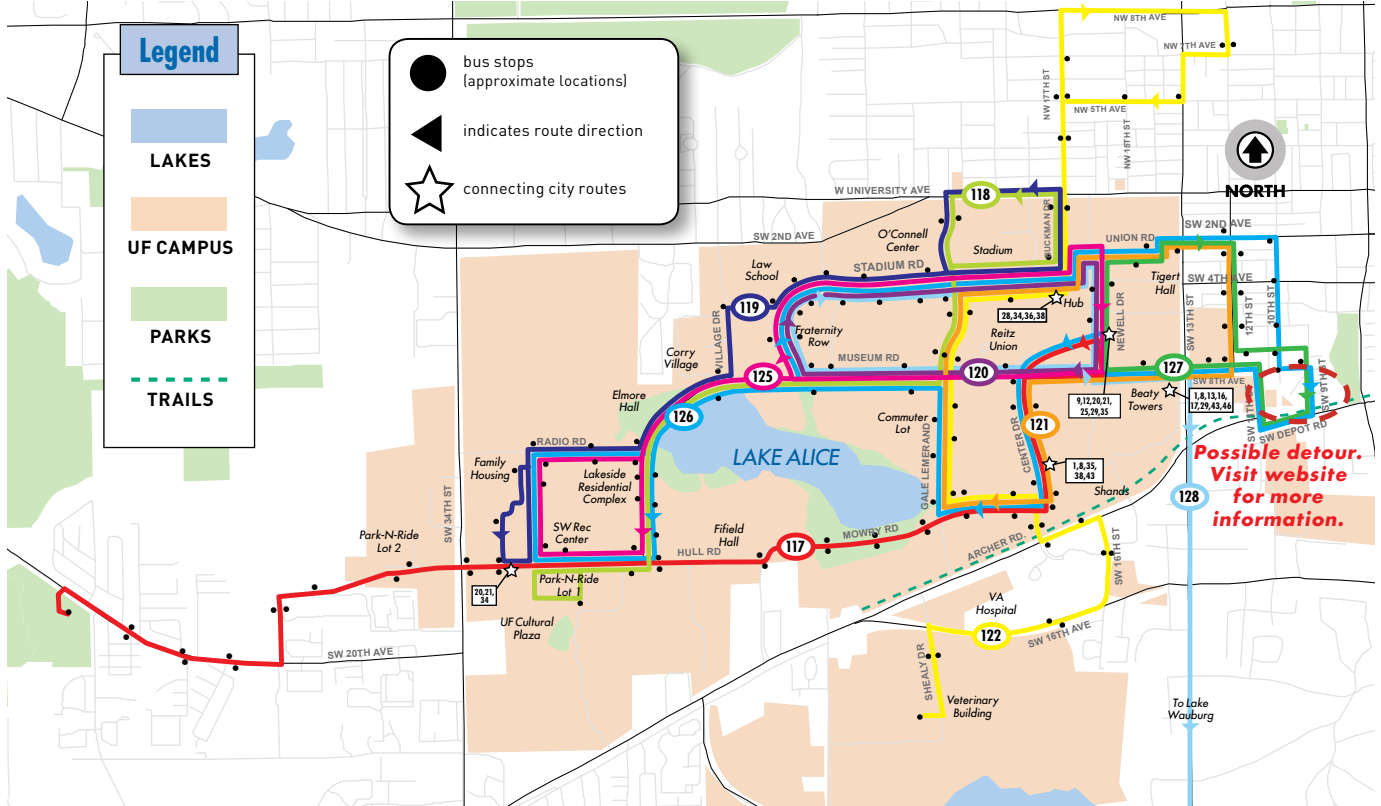

Getting Around Campus

Enjoy your school holidays; just remember there is no campus service
Sept. 1, 2014, Nov. 11, 2014,
Nov. 24-28, 2014, Dec. 15, 2014 – Jan. 4, 2015,
Jan. 19, 2015 and Feb. 28 - Mar. 8, 2015

New Alignment

117 Park-N-Ride 2 (34th Street)

every 15 min.	Mon-Fri	7:00am - 6:00pm
every 45 min.	Mon-Fri	6:00pm - 6:45pm

118 Park-N-Ride 1 (Cultural Plaza)

every 7-14 min.	Mon-Fri	7:00am - 5:30pm
every 28 min.	Mon-Fri	5:30pm - 7:00pm

119 Family Housing

every 30 min.	Mon-Fri	7:00am - 5:11pm

120 West Circulator (Frat Row)

every 18 min.	Mon-Fri	7:00am - 7:18am
every 9 min.	Mon-Fri	7:18am - 5:30pm
every 18 min.	Mon-Fri	5:30pm - 7:00pm

121 Commuter Lot

every 15 min.	Mon-Fri	7:00am - 5:00pm
every 30 min.	Mon-Fri	5:00pm - 6:34pm

122 UF North/South Circulator

every 45 min.	Mon-Fri	7:20am - 5:05pm

125 Lakeside

every 10 min.	Mon-Fri	7:30am - 5:20pm

126 UF East/West Circulator

every 11-12 min.	Mon-Fri	5:40pm - 11:31pm
every 34 min.	Mon-Fri	11:40pm - 12:05am
every 45 min.	Sat	10:55am - 5:40pm
every 22-23 min.	Sat	5:40pm - 10:55pm
every 45 min.	Sun	10:55am - 5:40pm
every 22-23 min.	Sun	5:40pm - 10:55pm

127 East Circulator (Sorority Row)

every 11 min.	Mon-Fri	7:00am - 4:32pm
every 22 min.	Mon-Fri	4:32pm - 7:06pm

128 Reitz Union to Lake Wauburg*

every 60 min.	Sat	9:30am - 4:30pm

Times are approximate.

*Runs: Jan: 10, 17, 24, 31; Feb: 7, 14, 21, 28; Mar: 14, 21, 28; Apr: 4, 11, 18, 25