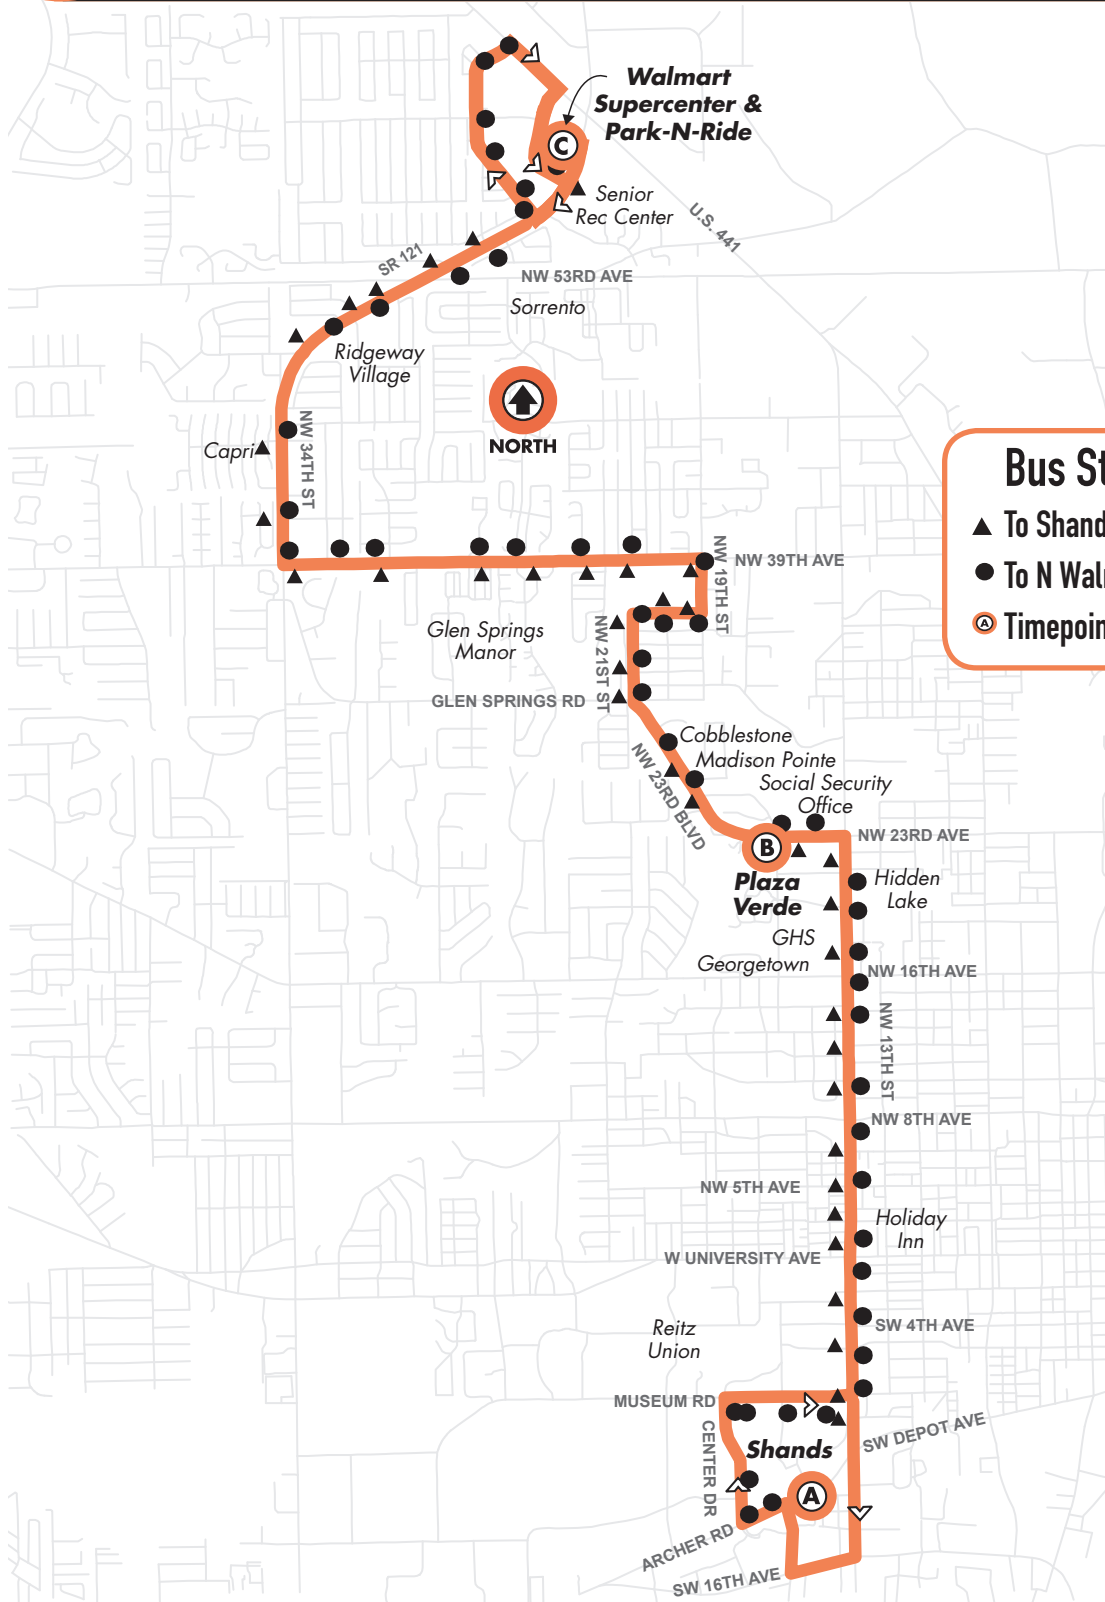

Shands to North Walmart Supercenter

Monday to Friday Every 30-45 min.
To N Walmart Supercenter First run 6:05am / Last run 10:20pm
To Shands First run 5:46am / Last run 10:16pm

Bus Stops

- ▲ To Shands
- To N Walmart Supercenter
- ⓐ Timepoint Bus Stops

Saturday Every 90 min.

To N Walmart Supercenter First run 6:35am / Last run 5:05pm

To Shands First run 7:16am / Last run 5:46pm

Sunday Every 90 min.

To N Walmart Supercenter First run 11:05am / Last run 5:05pm

To Shands First run 10:16am / Last run 4:16pm

Shands to North Walmart Supercenter

MONDAY TO SUNDAY

To North Walmart Supercenter

To Shands

R=RUNS ON REDUCED SERVICE DAYS
S=SATURDAY SERVICE
U=SUNDAY SERVICE

To North Walmart Supercenter				To Shands				
				5:46am	6:05	6:30	R	
				6:16	6:35	7:00	R	
6:05am	6:24	6:41	R	6:46	7:05	7:30	R	
6:35	6:54	7:11	R,S	7:16	7:35	8:00	R,S	
7:05	7:24	7:41	R	7:46	8:05	8:30	R	
7:35	7:54	8:11	R	8:16	8:35	9:00	R	
8:05	8:24	8:41	R,S	8:46	9:05	9:30	R,S	
8:35	8:54	9:11	R	9:16	9:35	10:00	R	
9:05	9:24	9:41	R	9:46	10:05	10:30	R	
9:35	9:54	10:11	R,S	10:16	10:35	11:00	R,S,U	
10:05	10:24	10:41	R	10:46	11:05	11:30	R	
10:35	10:54	11:11	R	11:16	11:35	12:00pm	R	
11:05	11:24	11:41	R,S,U	11:46	12:05	12:30	R,S,U	
11:35	11:54	12:11pm	R	12:16	12:35	1:00	R	
12:05	12:24	12:41	R	12:46	1:05	1:30	R	
12:35	12:54	1:11	R,S,U	1:16	1:35	2:00	R,S,U	
1:05	1:24	1:41	R	1:46	2:05	2:30	R	
1:35	1:54	2:11	R	2:16	2:35	3:00	R	
2:05	2:24	2:41	R,S,U	2:46	3:05	3:30	R,S,U	
2:35	2:54	3:11	R	3:16	3:35	4:00	R	
3:05	3:24	3:41	R	3:46	4:05	4:30	R	
3:35	3:54	4:11	R,S,U	4:16	4:35	5:00	R,S,U	
4:05	4:24	4:41	R	4:46	5:05	5:30	R	
4:35	4:54	5:11	R	5:16	5:35	6:00	R	
5:05	5:24	5:41	R,S,U	5:46	6:05	6:30	R,S	
5:35	5:54	6:11	R	6:16	6:35	7:00	R	
6:05	6:24	6:41	R	6:46	7:05	7:30	R	
6:35	6:54	7:11	R	7:16	7:35	8:00	R	
7:05	7:24	7:41	R	7:46	8:05	8:30	R	
8:05	8:24	8:41	R	8:46	9:05	9:30	R	
8:50	9:09	9:26	R	9:31	9:50	10:15	R	
9:35	9:54	10:11	R	10:16	10:35	11:00	R	
10:20	10:39	10:56	R					