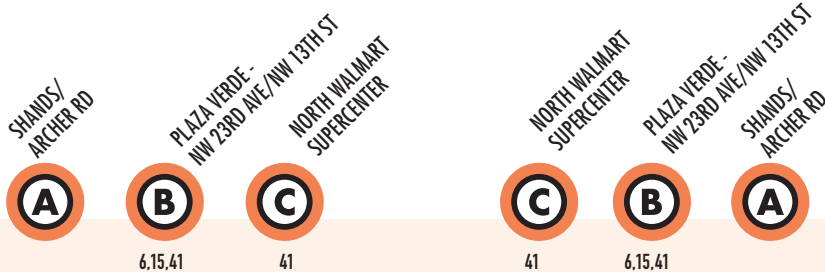

Saturday Every 90 min.

To N Walmart Supercenter First run 6:35am / Last run 5:05pm

To Shands First run 7:16am / Last run 5:46pm

Sunday Every 90 min.

To N Walmart Supercenter First run 11:05am / Last run 5:05pm

To Shands First run 10:16am / Last run 4:16pm

Shands to North Walmart Supercenter

MONDAY TO SUNDAY

To North Walmart Supercenter

To Shands

R=RUNS ON REDUCED SERVICE DAYS
S=SATURDAY SERVICE
U=SUNDAY SERVICE

To North Walmart Supercenter				To Shands				
				5:46am	6:05	6:30	R	
				6:16	6:35	7:00	R	
6:05am	6:24	6:41	R	6:46	7:05	7:30	R	
6:35	6:54	7:11	R,S	7:16	7:35	8:00	R,S	
7:05	7:24	7:41	R	7:46	8:05	8:30	R	
7:35	7:54	8:11	R	8:16	8:35	9:00	R	
8:05	8:24	8:41	R,S	8:46	9:05	9:30	R,S	
8:35	8:54	9:11	R	9:16	9:35	10:00	R	
9:05	9:24	9:41	R	9:46	10:05	10:30	R	
9:35	9:54	10:11	R,S	10:16	10:35	11:00	R,S,U	
10:05	10:24	10:41	R	10:46	11:05	11:30	R	
10:35	10:54	11:11	R	11:16	11:35	12:00pm	R	
11:05	11:24	11:41	R,S,U	11:46	12:05	12:30	R,S,U	
11:35	11:54	12:11pm	R	12:16	12:35	1:00	R	
12:05	12:24	12:41	R	12:46	1:05	1:30	R	
12:35	12:54	1:11	R,S,U	1:16	1:35	2:00	R,S,U	
1:05	1:24	1:41	R	1:46	2:05	2:30	R	
1:35	1:54	2:11	R	2:16	2:35	3:00	R	
2:05	2:24	2:41	R,S,U	2:46	3:05	3:30	R,S,U	
2:35	2:54	3:11	R	3:16	3:35	4:00	R	
3:05	3:24	3:41	R	3:46	4:05	4:30	R	
3:35	3:54	4:11	R,S,U	4:16	4:35	5:00	R,S,U	
4:05	4:24	4:41	R	4:46	5:05	5:30	R	
4:35	4:54	5:11	R	5:16	5:35	6:00	R	
5:05	5:24	5:41	R,S,U	5:46	6:05	6:30	R,S	
5:35	5:54	6:11	R	6:16	6:35	7:00	R	
6:05	6:24	6:41	R	6:46	7:05	7:30	R	
6:35	6:54	7:11	R	7:16	7:35	8:00	R	
7:05	7:24	7:41	R	7:46	8:05	8:30	R	
8:05	8:24	8:41	R	8:46	9:05	9:30	R	
8:50	9:09	9:26	R	9:31	9:50	10:15	R	
9:35	9:54	10:11	R	10:16	10:35	11:00	R	
10:20	10:39	10:56	R					