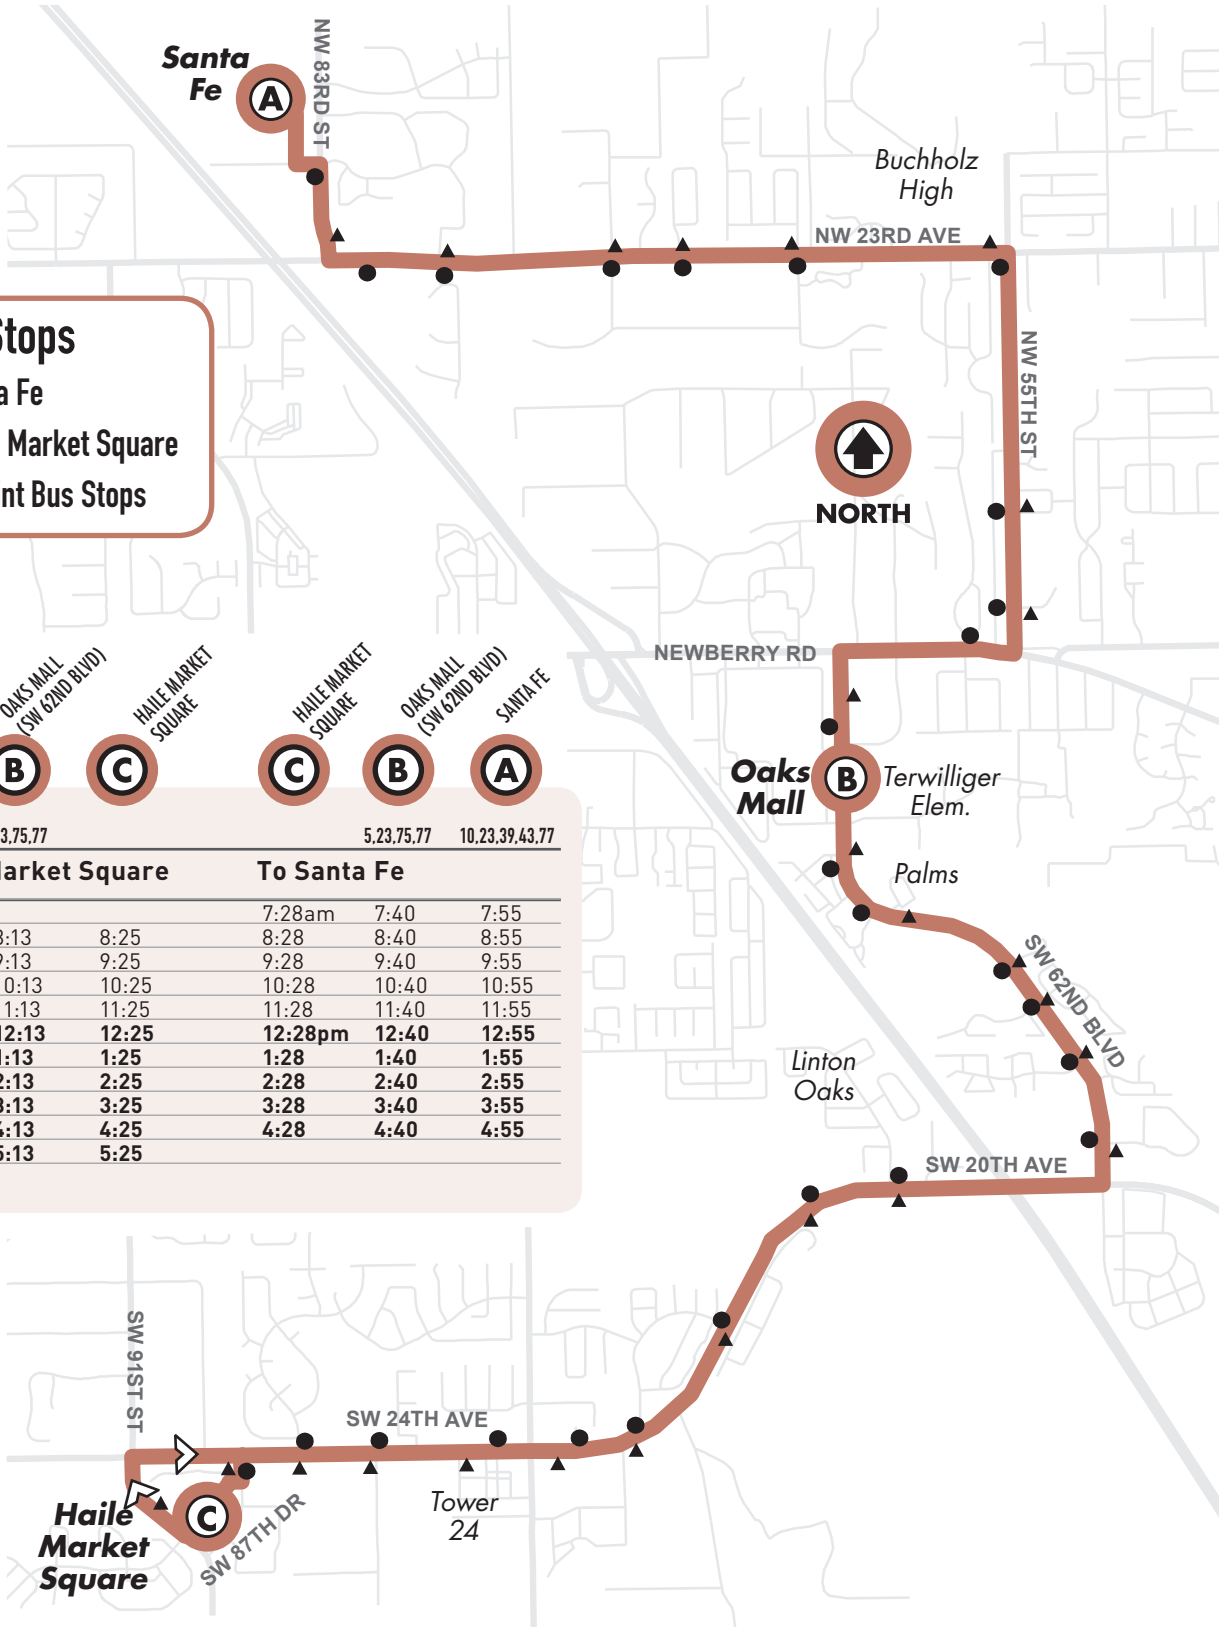

76

Santa Fe to Haile Market Square

Monday to Friday Every 60 min.
 To Haile Market Square First run 8:00am / Last run 5:00pm
 To Santa Fe First run 7:28am / Last run 4:28pm
 Saturday/Sunday No Service

Bus Stops

- ▲ To Santa Fe
- To Haile Market Square
- ⓐ Timepoint Bus Stops

MONDAY TO FRIDAY

	SANTA FE (A)			OAKS MALL (SW 62ND BLVD) (B)			HAILE MARKET SQUARE (C)		
	10,23,39,43,77	5,23,75,77		5,23,75,77	10,23,39,43,77		10,23,39,43,77	5,23,75,77	10,23,39,43,77
	To Haile Market Square			To Santa Fe					
8:00am	8:13	8:25		7:28am	7:40	7:55			
9:00	9:13	9:25		8:28	8:40	8:55			
10:00	10:13	10:25		9:28	9:40	9:55			
11:00	11:13	11:25		10:28	10:40	10:55			
12:00pm	12:13	12:25		11:28	11:40	11:55			
1:00	1:13	1:25		12:28pm	12:40	12:55			
2:00	2:13	2:25		1:28	1:40	1:55			
3:00	3:13	3:25		2:28	2:40	2:55			
4:00	4:13	4:25		3:28	3:40	3:55			
5:00	5:13	5:25		4:28	4:40	4:55			