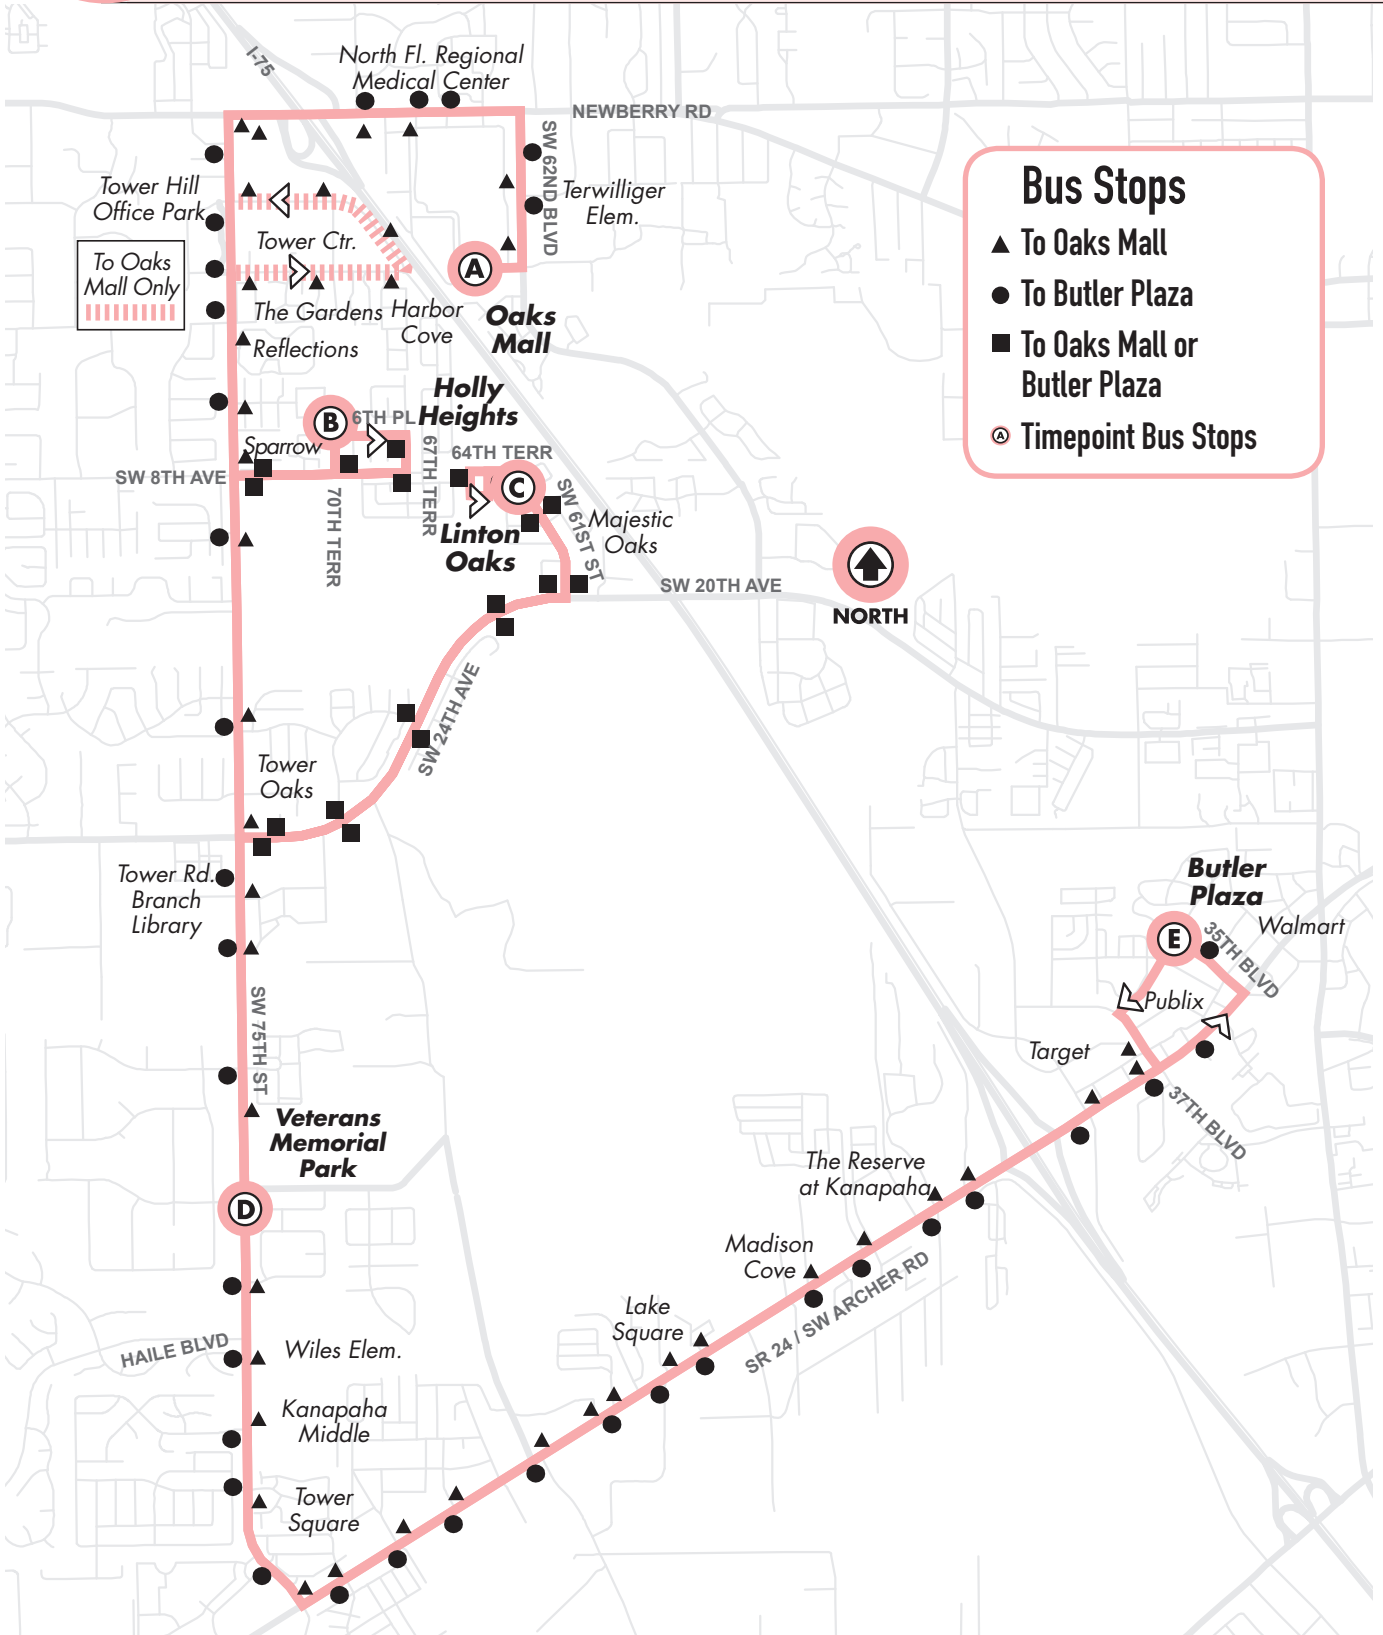

To Butler Plaza First run 7:35am / Last run 6:05pm

To Oaks Mall First run 6:40am / Last run 5:10pm

Bus Stops

- ▲ To Oaks Mall
- To Butler Plaza
- To Oaks Mall or Butler Plaza
- ⓐ Timepoint Bus Stops

To Oaks Mall Only

Monday to Friday Every 35-52-53 min.

To Butler Plaza First run 6:00am / Last run 7:30pm

To Oaks Mall First run 6:15am / Last run 6:30pm

Saturday Every 105 min.

To Butler Plaza First run 7:35am / Last run 6:05pm

SATURDAY

    					    				
5,20					1,12				
To Butler Plaza					To Oaks Mall				
7:35am	7:49	7:58	8:06	8:21	6:40am	6:55	7:05	7:15	7:30
9:20	9:34	9:43	9:51	10:06	8:25	8:40	8:50	9:00	9:15
11:05	11:19	11:28	11:36	11:51	10:10	10:25	10:35	10:45	11:00
12:50pm	1:04	1:13	1:21	1:36	11:55	12:10pm	12:20	12:30	12:45
2:35	2:49	2:58	3:06	3:21	1:40	1:55	2:05	2:15	2:30
4:20	4:34	4:43	4:51	5:06	3:25	3:40	3:50	4:00	4:15
6:05	6:19	6:28	6:36	6:51	5:10	5:25	5:35	5:45	6:00