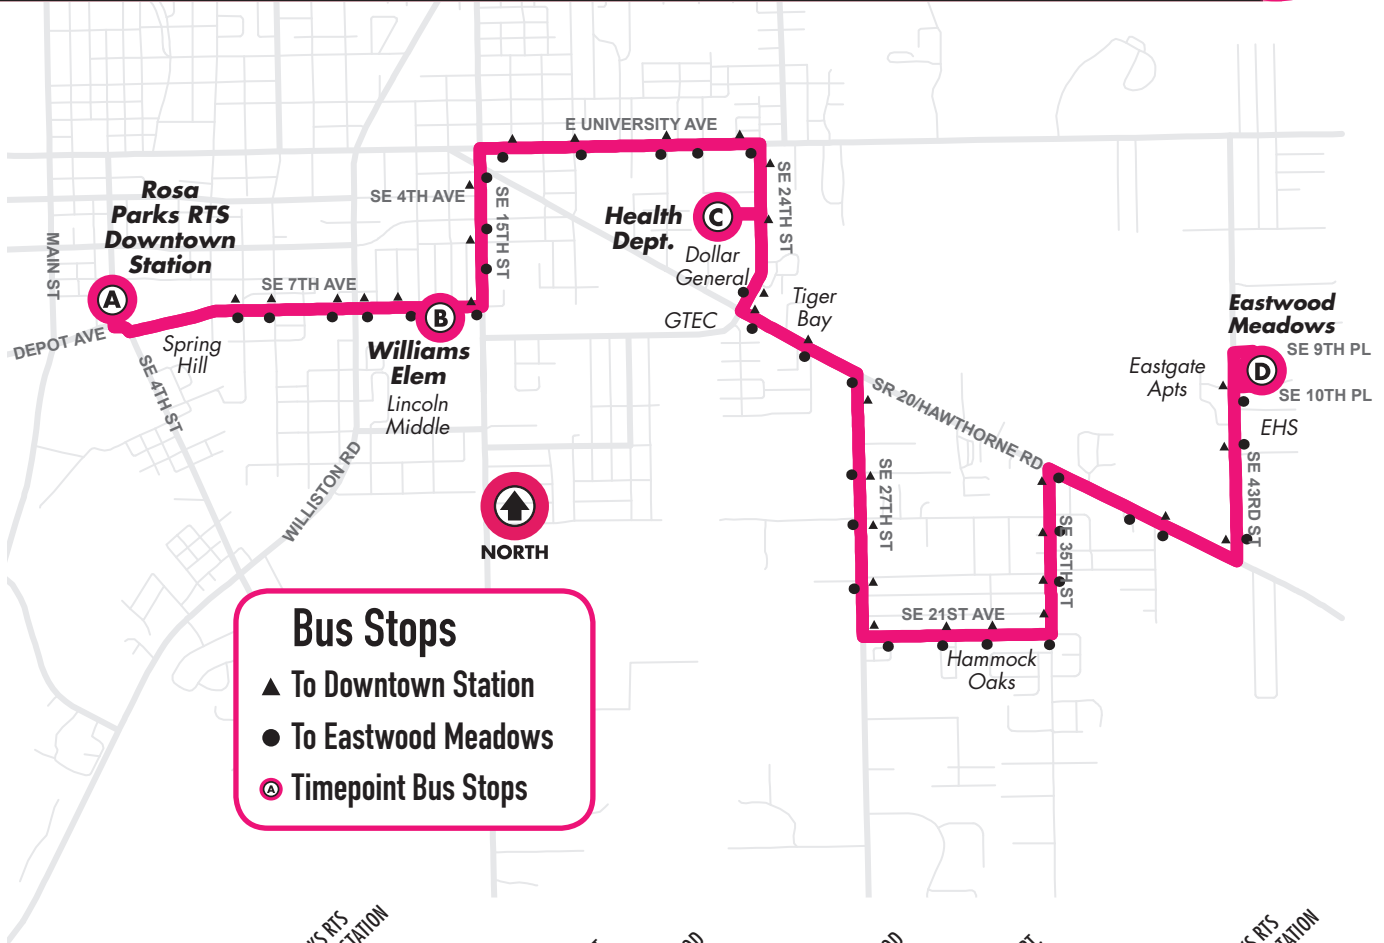

**Monday to Friday** Every 60 min.

**To Eastwood Meadows** First run 6:03am / Last run 7:03pm

**To Downtown** First run 6:30am / Last run 7:30pm

**Saturday/Sunday**

No Service

# Downtown Station to Eastwood Meadows

**Bus Stops**

- ▲ To Downtown Station
- To Eastwood Meadows
- ⓐ Timepoint Bus Stops

MONDAY TO FRIDAY	ROSA PARKS RTS DOWNTOWN STATION (A)				WILLIAMS ELEMENTARY (B)				HEALTH DEPT. (C)				EASTWOOD MEADOWS (D)			
	1, 2, 5, 6, 10, 11, 15, 17, 24, 27, 46				2				11				11			
	To Eastwood Meadows				To Downtown				R=RUNS ON REDUCED SERVICE DAYS							
6:03am	6:08	6:16	6:29	R	6:30am	6:43	6:52	6:58	R							
7:03	7:08	7:16	7:29	R	7:30	7:43	7:52	7:58	R							
8:03	8:08	8:16	8:29	R	8:30	8:43	8:52	8:58	R							
9:03	9:08	9:16	9:29	R	9:30	9:43	9:52	9:58	R							
10:03	10:08	10:16	10:29	R	10:30	10:43	10:52	10:58	R							
11:03	11:08	11:16	11:29	R	11:30	11:43	11:52	11:58	R							
12:03pm	12:08	12:16	12:29	R	12:30pm	12:43	12:52	12:58	R							
1:03	1:08	1:16	1:29	R	1:30	1:43	1:52	1:58	R							
2:03	2:08	2:16	2:29	R	2:30	2:43	2:52	2:58	R							
3:03	3:08	3:16	3:29	R	3:30	3:43	3:52	3:58	R							
4:03	4:08	4:16	4:29	R	4:30	4:43	4:52	4:58	R							
5:03	5:08	5:16	5:29	R	5:30	5:43	5:52	5:58	R							
6:03	6:08	6:16	6:29	R	6:30	6:43	6:52	6:58	R							
7:03	7:08	7:16	7:29	R	7:30	7:43	7:52	7:58	R							