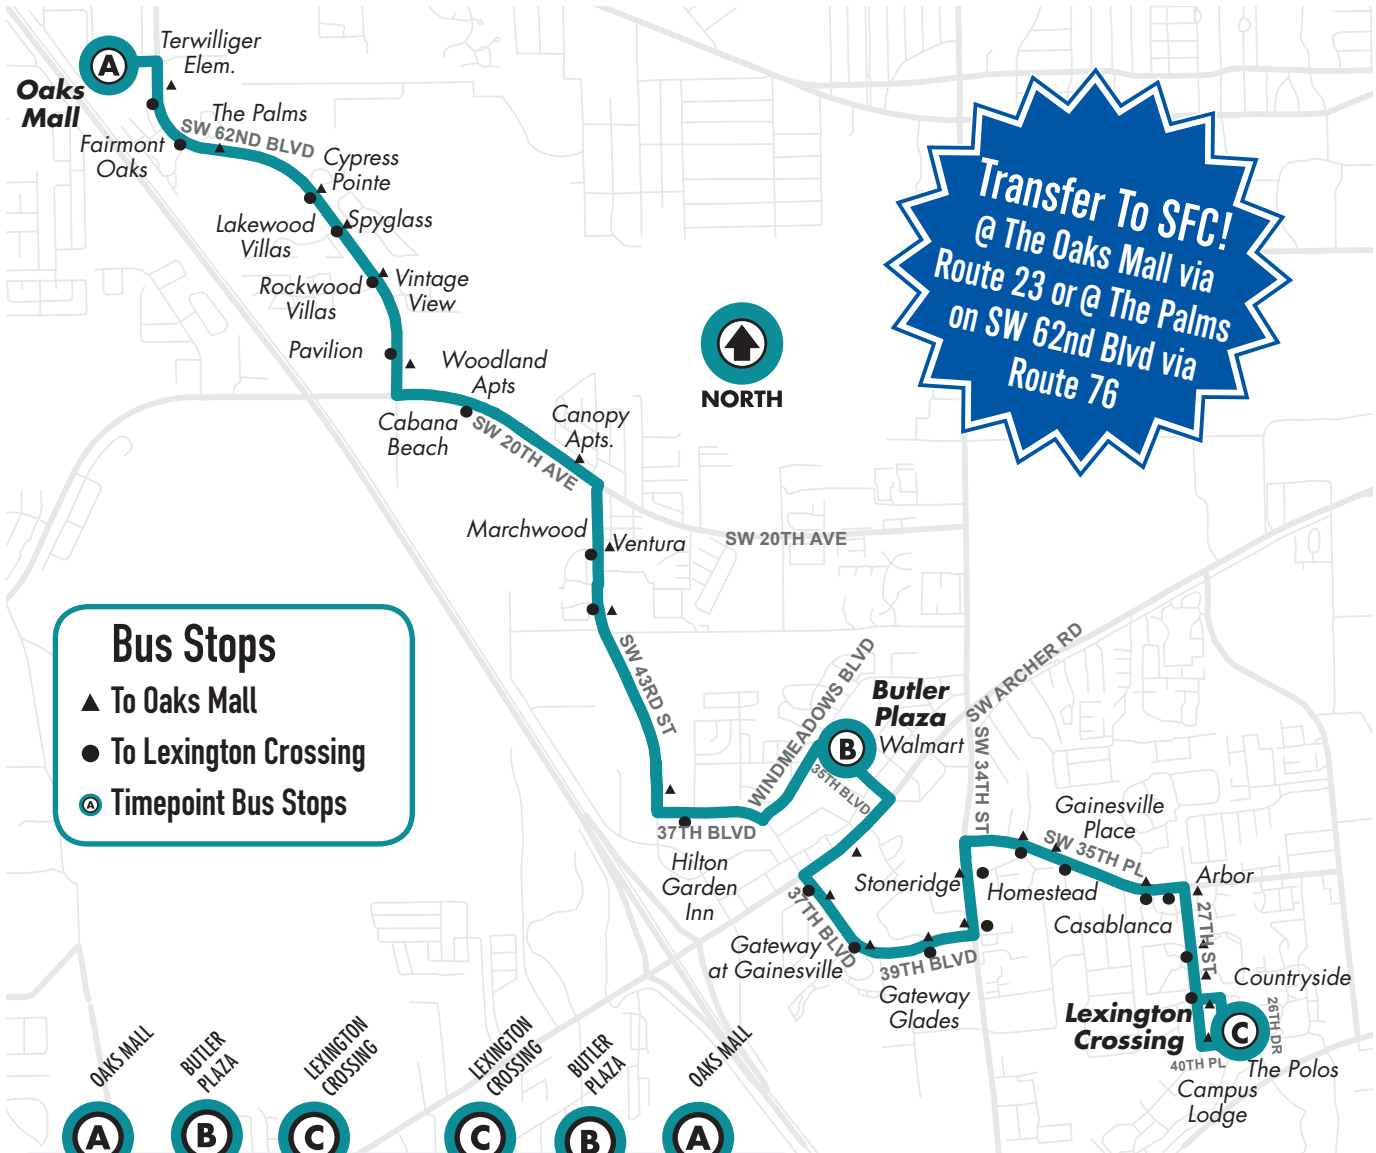

**Monday to Friday** Every 60 min.

**To Lexington Crossing** First run 8:00am / Last run 3:00pm

**To Oaks Mall** First run 7:30am / Last run 2:30pm

**Saturday/Sunday** No Service

# Oaks Mall to Lexington Crossing

**Bus Stops**  
 ▲ To Oaks Mall  
 ● To Lexington Crossing  
 ⓐ Timepoint Bus Stops

MONDAY TO FRIDAY	OAKS MALL		BUTLER PLAZA		LEXINGTON CROSSING		BUTLER PLAZA		OAKS MALL		
	(A)	(B)	(C)	(C)	(B)	(A)	(A)	(B)	(C)	(C)	
	5,20,23,75,77	12,75	9,34	9,34	1,12,75	5,20,23,75,77					
To Lexington Crossing						To Oaks Mall					
8:00am	8:14	8:27	8:30	8:44	8:58	7:30am	7:44	7:58			
9:00	9:14	9:27	9:30	9:44	9:58	8:30	8:44	8:58			
10:00	10:14	10:27	10:30	10:44	10:58	9:30	9:44	9:58			
11:00	11:14	11:27	11:30	11:44	11:58	10:30	10:44	10:58			
12:00pm	12:14	12:27	12:30pm	12:44	12:58	11:30	11:44	11:58			
1:00	1:14	1:27	1:30	1:44	1:58	12:30pm	12:44	12:58			
2:00	2:14	2:27	2:30	2:44	2:58	1:30	1:44	1:58			
3:00	3:14	3:27	2:30	2:44	2:58	2:00	2:14	2:27			
			2:30	2:44	2:58	3:00	3:14	3:27			