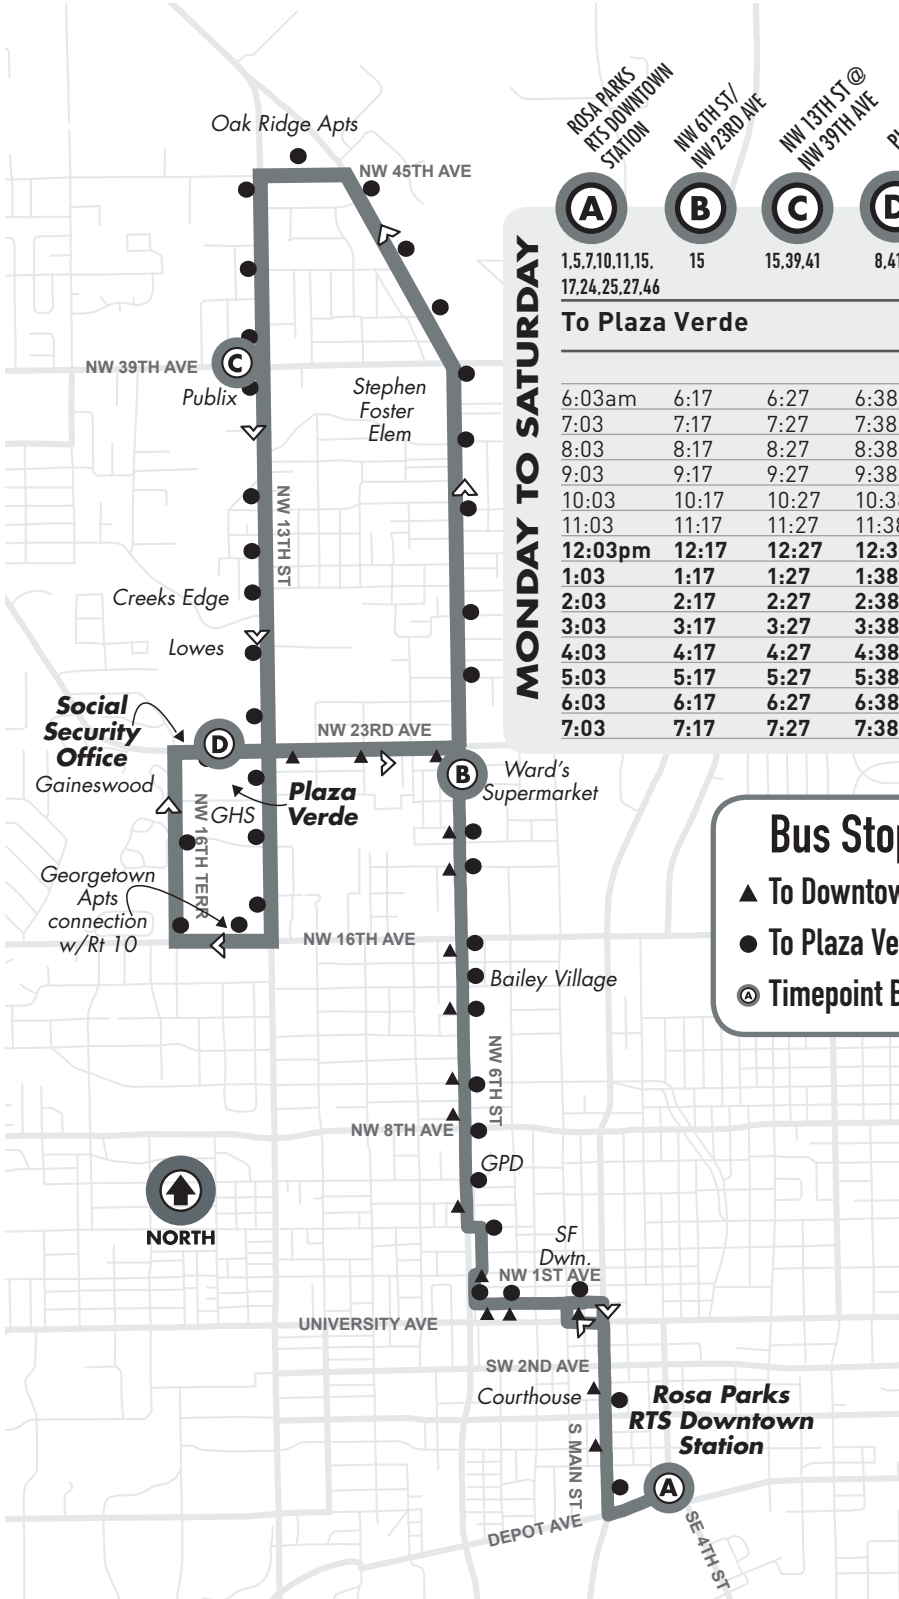

## Downtown Station to Plaza Verde

Monday to Friday Every 60 min.

To Plaza Verde First run 6:03am / Last run 7:03pm

To Downtown First run 5:40am / Last run 7:40pm

Saturday Every 120 min.

To Plaza Verde First run 8:03am / Last run 4:03pm

To Downtown First run 8:40am / Last run 4:40pm

Sunday

No Service

### MONDAY TO SATURDAY

Timepoint	15	15, 39, 41	8, 41	8, 41	15	15, 7, 10, 11, 15, 17, 24, 25, 27, 46		
	(A)	(B)	(C)	(D)	(D)	(B)	(A)	
	To Plaza Verde			To Downtown				
				R=RUNS ON REDUCED SERVICE DAYS S=SATURDAY SERVICE				
6:03am					5:40am	5:45	5:58	R
7:03					6:40	6:45	6:58	R
8:03					7:40	7:45	7:58	R
9:03					8:40	8:45	8:58	R,S
10:03					9:40	9:45	9:58	R
11:03					10:40	10:45	10:58	R,S
12:03pm					11:40	11:45	11:58	R
12:17					12:40pm	12:45	12:58	R,S
1:03					1:40	1:45	1:58	R
2:03					2:40	2:45	2:58	R,S
3:03					3:40	3:45	3:58	R
4:03					4:40	4:45	4:58	R,S
5:03					5:40	5:45	5:58	R
6:03					6:40	6:45	6:58	R
7:03					7:40	7:45	7:58	R

### Bus Stops

- ▲ To Downtown Station
- To Plaza Verde
- Ⓐ Timepoint Bus Stops