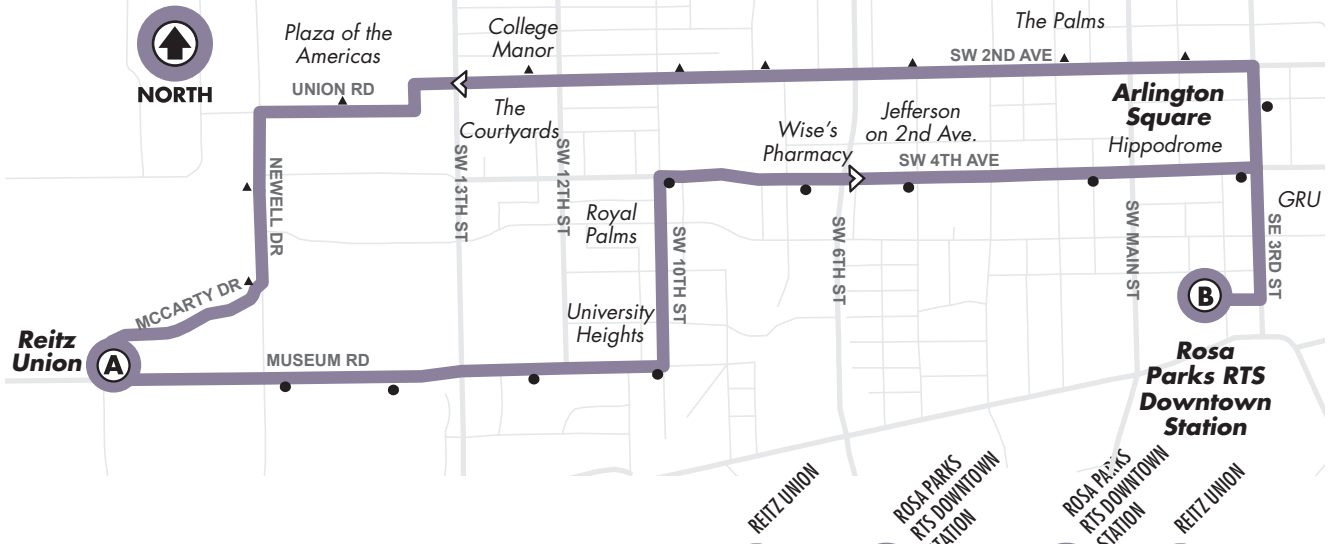

46

Reitz Union to Downtown

Monday to Friday Every 15-30 min.

To Downtown First run 7:22am / Last run 5:37pm

To Reitz Union First run 7:10am / Last run 5:25pm

Saturday/Sunday No Service

Bus Stops

- ▲ To Reitz Union
- To Downtown
- ⓐ Timepoint Bus Stops

New Route Alignment & Schedule

MONDAY TO FRIDAY	A		B	
	REITZ UNION		ROSA PARKS RTS DOWNTOWN STATION	
	To Downtown	To Reitz Union	To Downtown	To Reitz Union
	9,12,20,21,35,36,38	1,2,5,6,7,11,15,17,25,27	1,2,5,6,7,11,15,17,25,27	9,12,20,21,35,36,38
	7:22am	7:37	7:10am	7:22
	7:52	8:07	7:40	7:52
	8:07	8:22	7:55	8:07
	8:22	8:37	8:10	8:22
	8:37	8:52	8:25	8:37
	8:52	9:07	8:40	8:52
	9:07	9:22	8:55	9:07
	9:22	9:37	9:10	9:22
	9:37	9:52	9:25	9:37
	9:52	10:07	9:40	9:52
	10:07	10:22	9:55	10:07
	10:22	10:37	10:10	10:22
	10:37	10:52	10:25	10:37
	10:52	11:07	10:40	10:52
	11:07	11:22	10:55	11:07
	11:22	11:37	11:10	11:22
	11:37	11:52	11:25	11:37
	11:52	12:07pm	11:40	11:52
	12:07	12:22	11:55	12:07pm
	12:22	12:37	12:10	12:22
	12:37	12:52	12:25	12:37
	12:52	1:07	12:40	12:52
	1:07	1:22	12:55	1:07
	1:22	1:37	1:10	1:22
	1:37	1:52	1:25	1:37
	1:52	2:07	1:40	1:52
	2:07	2:22	1:55	2:07
	2:22	2:37	2:10	2:22
	2:37	2:52	2:25	2:37
	2:52	3:07	2:40	2:52
	3:07	3:22	2:55	3:07
	3:22	3:37	3:10	3:22
	3:37	3:52	3:25	3:37
	3:52	4:07	3:40	3:52
	4:07	4:22	3:55	4:07
	4:22	4:37	4:10	4:22
	4:37	4:52	4:25	4:37
	4:52	5:07	4:40	4:52
	5:07	5:22	4:55	5:07
	5:22	5:37	5:10	5:22
	5:37	5:52	5:25	5:37