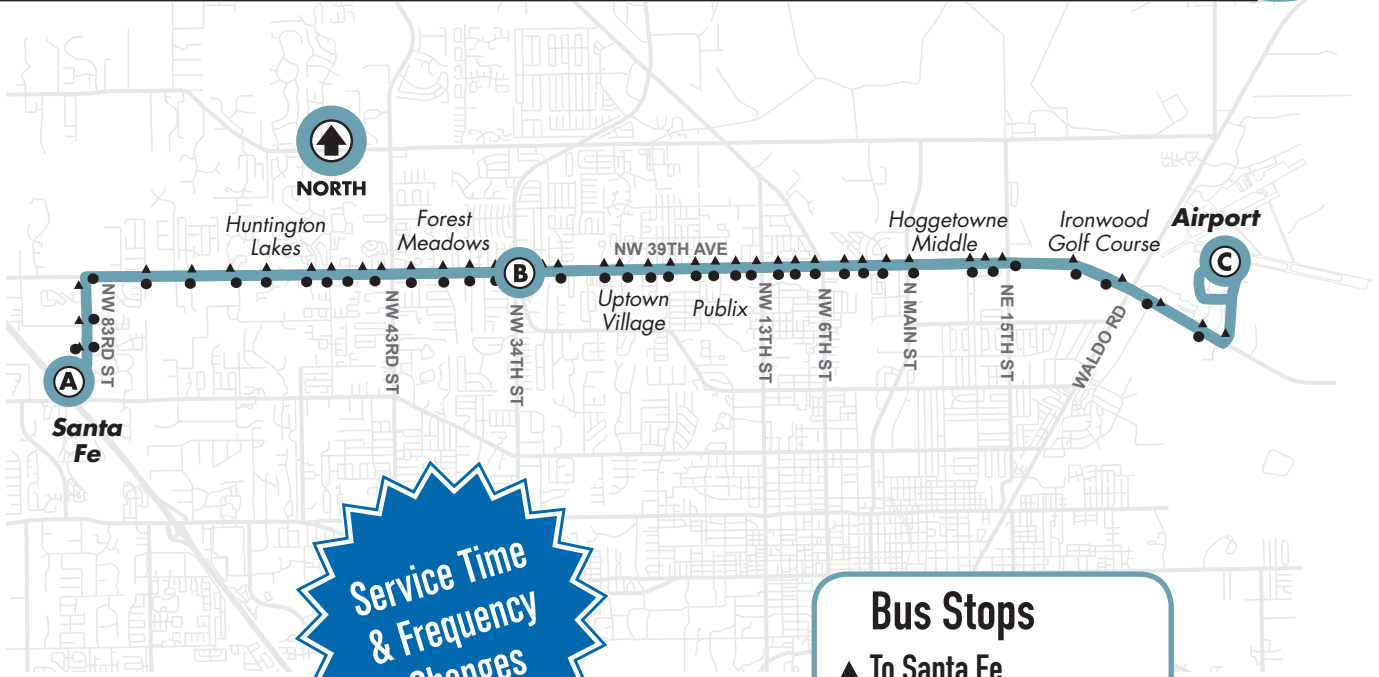

**Monday to Friday** Every 60 min.

**To Airport** First run 8:00am / Last run 3:00pm

**To Santa Fe** First run 7:27am / Last run 2:27pm

**Saturday/Sunday** No Service

# Santa Fe to Airport

**Service Time & Frequency Changes**

**Bus Stops**

- ▲ To Santa Fe
- To Airport
- ⓐ Timepoint Bus Stops

MONDAY TO FRIDAY	SANTA FE			AIRPORT		
	(A)	(B)	(D)	(C)	(B)	(A)
	10,23,43,76,77	8	24,25	24,25	8	10,23,43,76,77
	<b>To Airport</b>			<b>To Santa Fe</b>		
8:00am	8:13	8:26		7:27am	7:39	7:55
9:00	9:13	9:26		8:27	8:39	8:55
10:00	10:13	10:26		9:27	9:39	9:55
11:00	11:13	11:26		10:27	10:39	10:55
12:00pm	<b>12:13</b>	<b>12:26</b>		<b>12:27pm</b>	<b>12:39</b>	<b>12:55</b>
1:00	1:13	1:26		1:27	1:39	1:55
2:00	2:13	2:26		2:27	2:39	2:55
3:00	3:13	3:25				