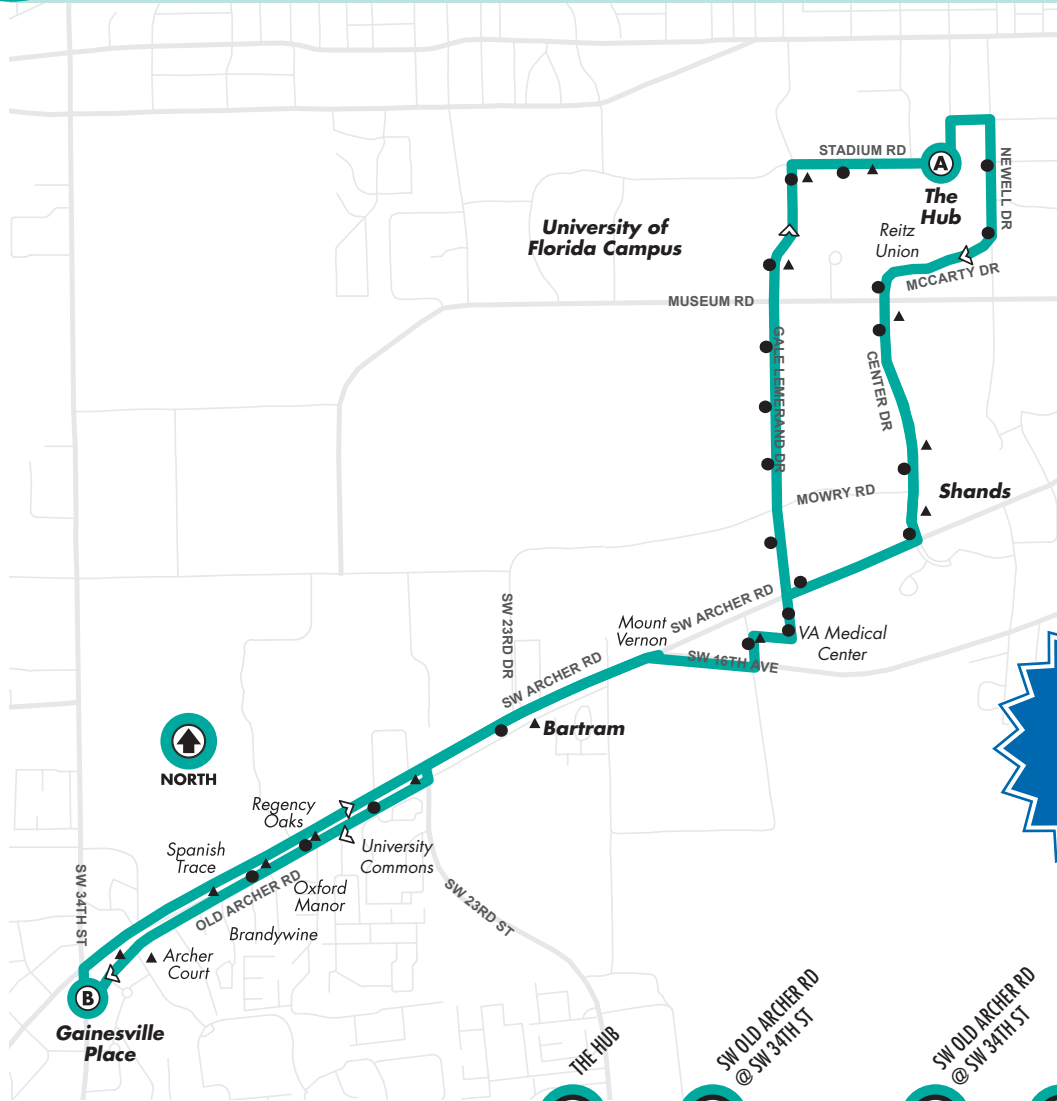

# The Hub to Old Archer Rd at SW 34th St

**Monday to Friday** Every 32 min.

**To Old Archer Rd** First run 8:25am / Last run 10:01am

**To The Hub** First run 8:08am / Last run 10:16m

**Saturday/Sunday** No Service

**New Route!**

MONDAY TO FRIDAY	(A)	(B)	(B)	(A)
	28,34,36	34	34	28,34,36
	To Gainesville Place		To The Hub	
8:25am		8:37	8:08am	8:25
8:57		9:09	8:40	8:57
9:29		9:41	9:12	9:29
10:01		10:13	9:44	10:01
			10:16	10:33