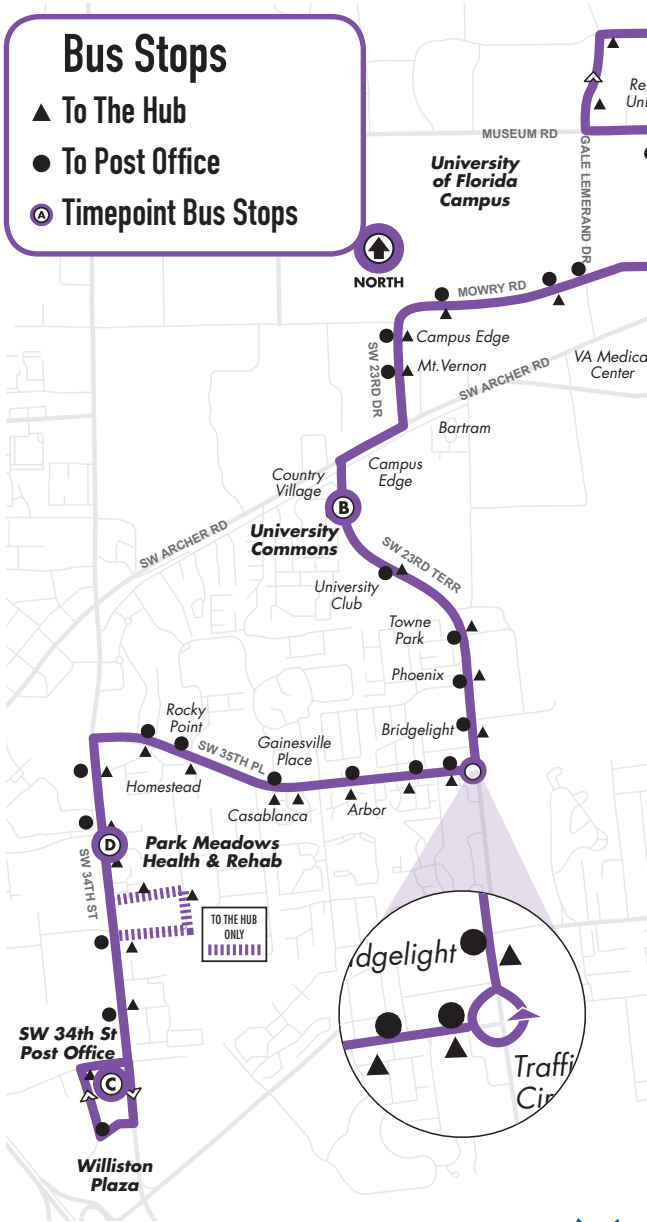

Monday to Friday Every 30 min.

To Post Office First run 7:25am / Last run 5:55pm

To The Hub First run 6:55am / Last run 5:25pm

Saturday/Sunday

No Service

# The Hub to SW 34th St. Post Office

**Bus Stops**

- ▲ To The Hub
- To Post Office
- ⓐ Timepoint Bus Stops

MONDAY TO FRIDAY	To 34th St Post Office			To The Hub			R=RUNS ON REDUCED SERVICE DAYS	
	28,34,38	1,9,12,35	35	35	35	1,9,12,35	28,34,38	
7:25am	7:37	7:50	R	6:55am	6:58	7:08	7:25	R
7:55	8:07	8:20		7:25	7:28	7:38	7:55	
8:25	8:37	8:50	R	7:55	7:58	8:08	8:25	R
8:30	8:42					8:10	8:27	
8:55	9:07	9:20		8:25	8:28	8:38	8:55	
9:02	9:14					8:42	8:59	
9:25	9:37	9:50	R	8:55	8:58	9:08	9:25	R
9:34	9:46					9:14	9:31	
9:55	10:07	10:20		9:25	9:28	9:38	9:55	
10:06	10:18					9:46	10:03	
10:25	10:37	10:50	R	9:55	9:58	10:08	10:25	R
						10:18	10:35	
10:55	11:07	11:20		10:25	10:28	10:38	10:55	
11:25	11:37	11:50	R	10:55	10:58	11:08	11:25	R
11:55	12:07pm	12:20		11:25	11:28	11:38	11:55	
12:25	12:37	12:50	R	11:55	11:58	12:08pm	12:25	R
12:55	1:07	1:20		12:25	12:28	12:38	12:55	
1:25	1:37	1:50	R	12:55	12:58	1:08	1:25	R
1:55	2:07	2:20		1:25	1:28	1:38	1:55	
2:25	2:37	2:50	R	1:55	1:58	2:08	2:25	R
2:55	3:07	3:20		2:25	2:28	2:38	2:55	
3:25	3:37	3:50	R	2:55	2:58	3:08	3:25	R
3:55	4:07	4:20		3:25	3:28	3:38	3:55	
4:25	4:37	4:50	R	3:55	3:58	4:08	4:25	R
4:55	5:07	5:20		4:25	4:28	4:38	4:55	
5:25	5:37	5:50	R	4:55	4:58	5:08	5:25	R
5:55	6:07	6:20		5:25	5:28	5:38	5:55	
				5:55	5:58			R
				6:25	6:28			

**Monday-Friday Tripper**

M-F TRIPPER	TO UNIVERSITY COMMONS		TO THE HUB	
	28,34,38	1,9,12,35,38	1,9,12,35,38	28,34,38
			8:10am	8:27
8:30am		8:47	8:42	8:59
9:02		9:14	9:14	9:31
9:34		9:46	9:46	10:03
10:06		10:18	10:18	10:35