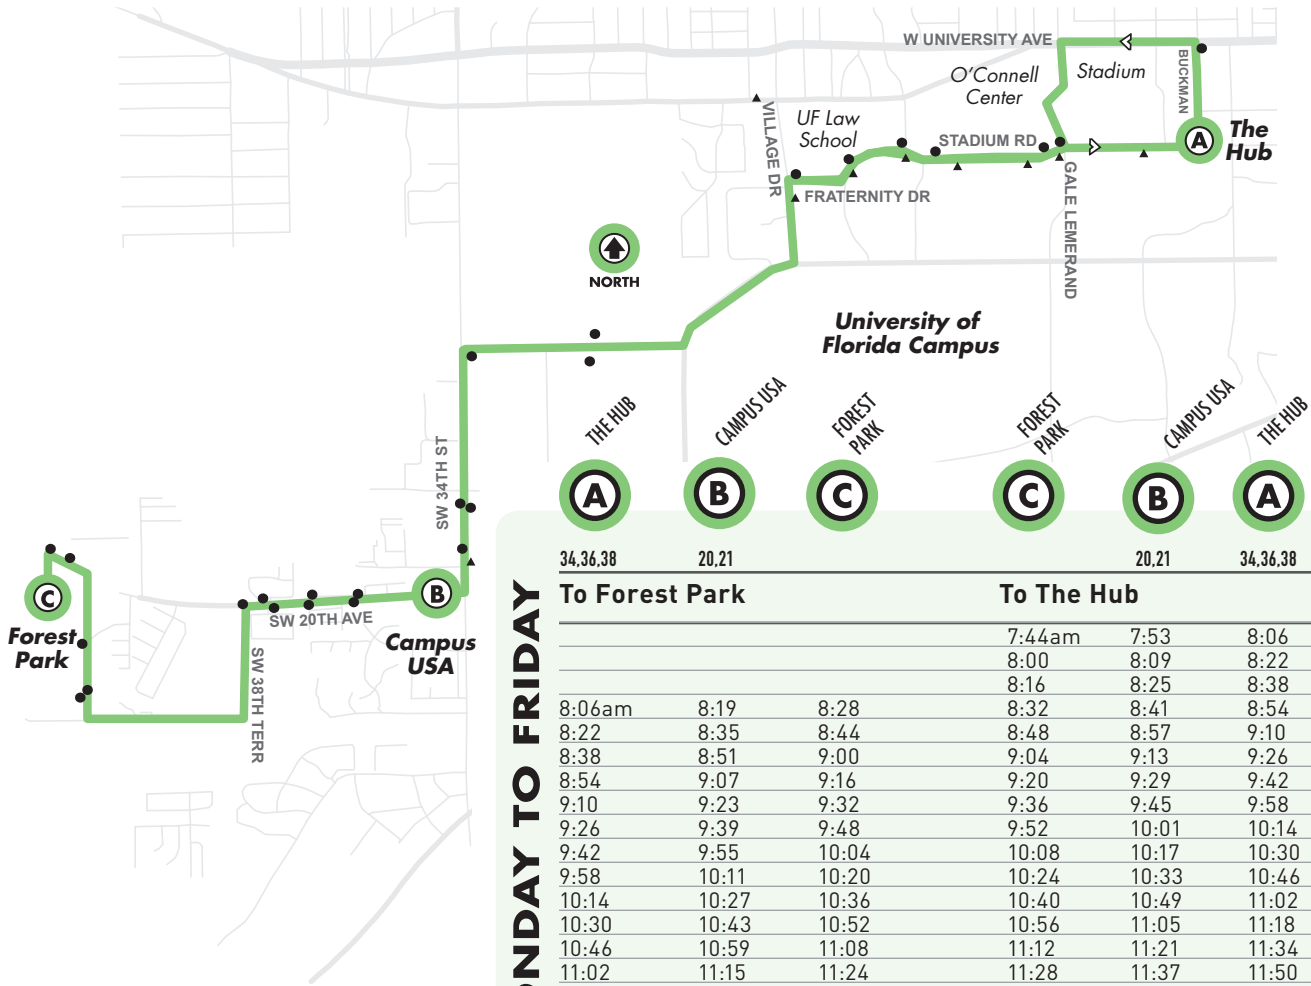

Monday to Friday Every 16 min.

To Forest Park First run 8:06am / Last run 5:26pm

To The Hub First run 7:44am / Last run 5:04pm

Saturday/Sunday No Service

The Hub to Forest Park

MONDAY TO FRIDAY

34,36,38 20,21 20,21 34,36,38

To Forest Park

To The Hub

			7:44am	7:53	8:06
			8:00	8:09	8:22
			8:16	8:25	8:38
8:06am	8:19	8:28	8:32	8:41	8:54
8:22	8:35	8:44	8:48	8:57	9:10
8:38	8:51	9:00	9:04	9:13	9:26
8:54	9:07	9:16	9:20	9:29	9:42
9:10	9:23	9:32	9:36	9:45	9:58
9:26	9:39	9:48	9:52	10:01	10:14
9:42	9:55	10:04	10:08	10:17	10:30
9:58	10:11	10:20	10:24	10:33	10:46
10:14	10:27	10:36	10:40	10:49	11:02
10:30	10:43	10:52	10:56	11:05	11:18
10:46	10:59	11:08	11:12	11:21	11:34
11:02	11:15	11:24	11:28	11:37	11:50
11:18	11:31	11:40	11:44	11:53	12:06pm
11:34	11:47	11:56	12:00	12:09	12:22
11:50	12:03pm	12:12	12:16	12:25	12:38
12:06	12:19	12:28	12:32	12:41	12:54
12:22	12:35	12:44	12:48	12:57	1:10
12:38	12:51	1:00	1:04	1:13	1:26
12:54	1:07	1:16	1:20	1:29	1:42
1:10	1:23	1:32	1:36	1:45	1:58
1:26	1:39	1:48	1:52	2:01	2:14
1:42	1:55	2:04	2:08	2:17	2:30
1:58	2:11	2:20	2:24	2:33	2:46
2:14	2:27	2:36	2:40	2:49	3:02
2:30	2:43	2:52	2:56	3:05	3:18
2:46	2:59	3:08	3:12	3:21	3:34
3:02	3:15	3:24	3:28	3:37	3:50
3:18	3:31	3:40	3:44	3:53	4:06
3:34	3:47	3:56	4:00	4:09	4:22
3:50	4:03	4:12	4:16	4:25	4:38
4:06	4:19	4:28	4:32	4:41	4:54
4:22	4:35	4:44	4:48	4:57	5:10
4:38	4:51	5:00	5:04	5:13	5:26
4:54	5:07	5:16			
5:10	5:23	5:32			
5:26	5:39	5:48			

Bus Stops

▲ To The Hub

● To Forest Park

⊙ Timepoint Bus Stops