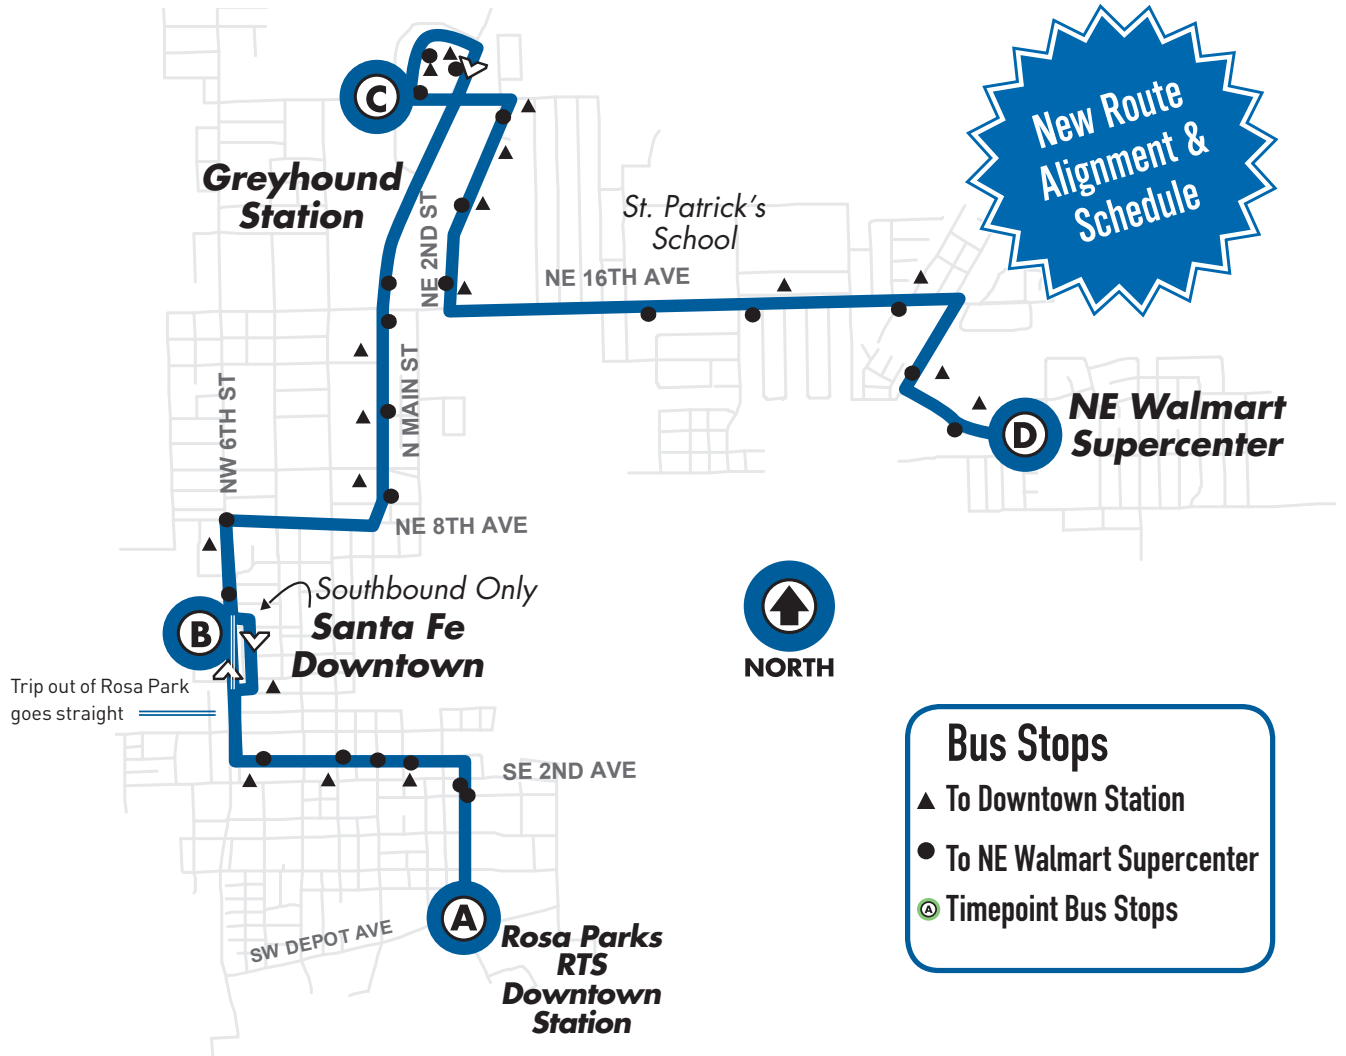

# 27

# Downtown Station to NE Walmart Supercenter

**Monday to Friday** Every 60 min.  
**To NE Walmart Supercenter** First run 7:15am / Last run 2:15pm  
**To Downtown** First run 7:42am / Last run 2:42pm  
**Saturday/Sunday** No Service

**Bus Stops**

- ▲ To Downtown Station
- To NE Walmart Supercenter
- ⓐ Timepoint Bus Stops

	<b>A</b> ROSA PARKS RTS DOWNTOWN STATION	<b>B</b> BLONT CENTER	<b>C</b> GREYHOUND STATION	<b>D</b> NE WALMART SUPERCENTER	<b>D</b> NE WALMART SUPERCENTER	<b>C</b> GREYHOUND STATION	<b>B</b> BLONT CENTER	<b>A</b> ROSA PARKS RTS DOWNTOWN STATION
<b>MONDAY TO FRIDAY</b>	1,2,5,6,7,10,11 15,17,24,25,46	6		2,11	2,11		6	1,2,5,6,7,10,11 15,17,24,25,46
	<b>To NE Walmart Supercenter</b>				<b>To Downtown Station</b>			
7:15am	7:22		7:31	7:41	7:42am	7:52	8:03	8:10
8:15	8:22		8:31	8:41	8:42	8:52	9:03	9:10
9:15	9:22		9:31	9:41	9:42	9:52	10:03	10:10
10:15	10:22		10:31	10:41	10:42	10:52	11:03	11:10
11:15	11:22		11:31	11:41	11:42	11:52	<b>12:03pm</b>	<b>12:10</b>
<b>12:15pm</b>	<b>12:22</b>		<b>12:31</b>	<b>12:41</b>	<b>12:42</b>	<b>12:52</b>	<b>1:03</b>	<b>1:10</b>
1:15	1:22		1:31	1:41	1:42	1:52	2:03	2:10
2:15	2:22		2:31	2:41	2:42	2:52	3:03	3:10