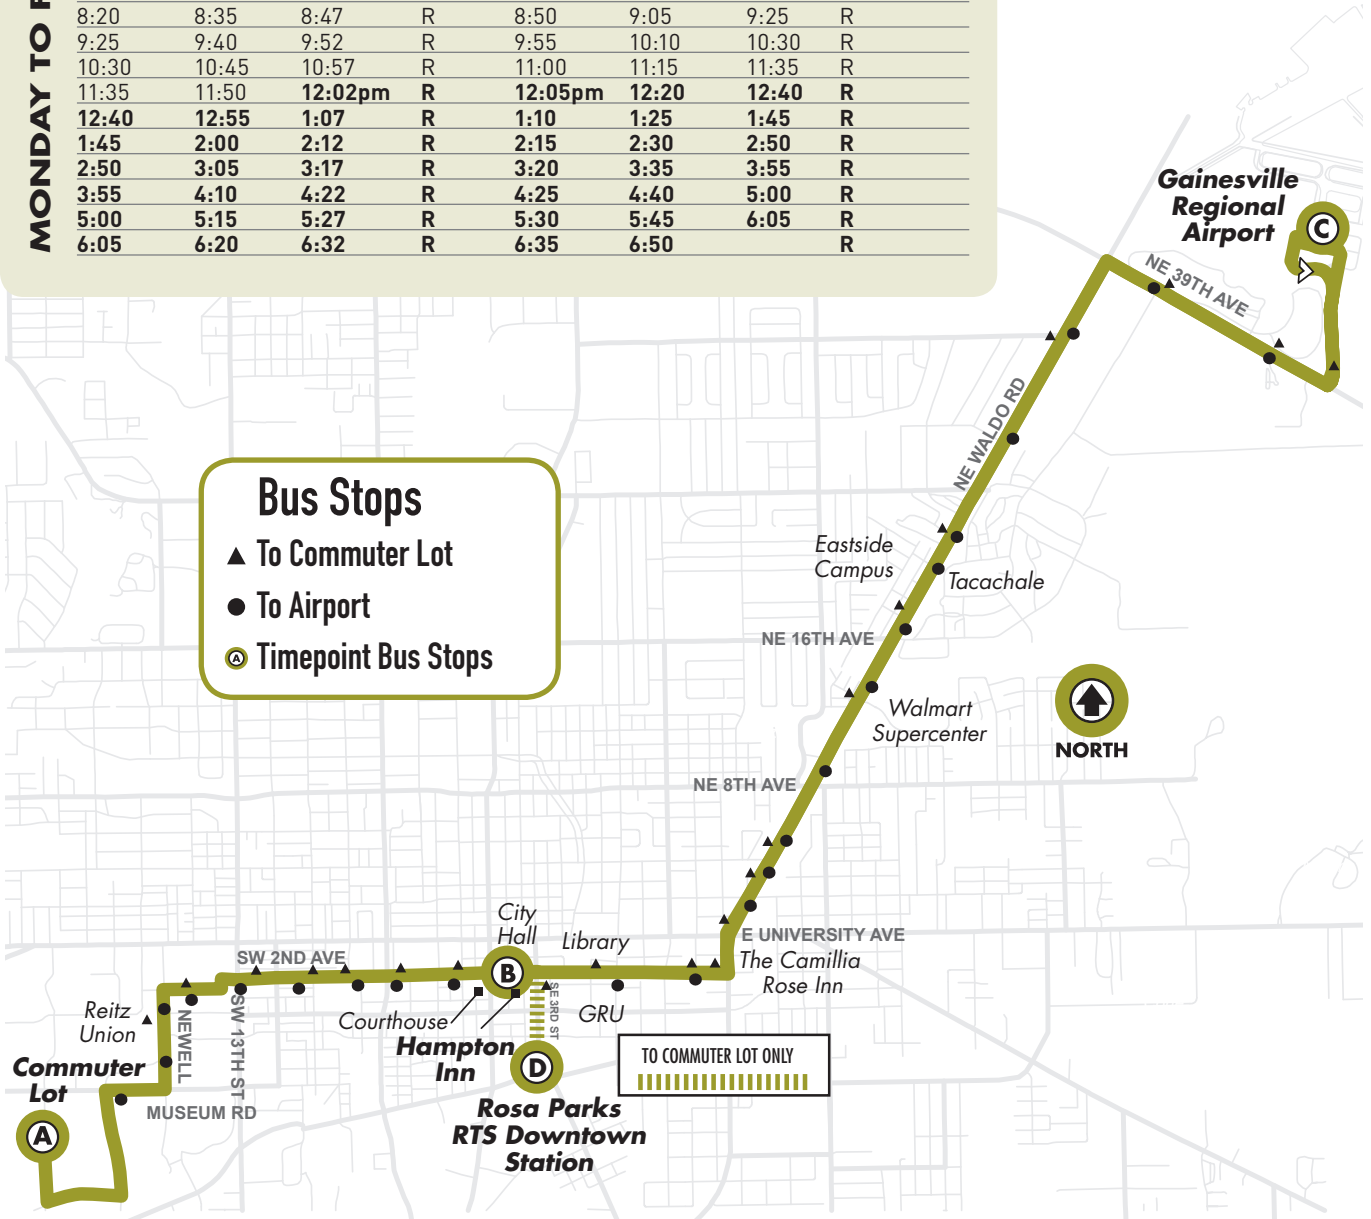

UF Commuter Lot to Airport

Monday to Friday Every 65 min.
To Airport First run 7:15am / Last run 6:05pm
To Commuter Lot First run 7:45am / Last run 6:35pm
Saturday/Sunday No Service

MONDAY TO FRIDAY

To Airport			To Commuter Lot			R=RUNS ON REDUCED SERVICE DAYS	
7:15am	7:30	7:42	R	7:45am	8:00	8:20	R
8:20	8:35	8:47	R	8:50	9:05	9:25	R
9:25	9:40	9:52	R	9:55	10:10	10:30	R
10:30	10:45	10:57	R	11:00	11:15	11:35	R
11:35	11:50	12:02pm	R	12:05pm	12:20	12:40	R
12:40	12:55	1:07	R	1:10	1:25	1:45	R
1:45	2:00	2:12	R	2:15	2:30	2:50	R
2:50	3:05	3:17	R	3:20	3:35	3:55	R
3:55	4:10	4:22	R	4:25	4:40	5:00	R
5:00	5:15	5:27	R	5:30	5:45	6:05	R
6:05	6:20	6:32	R	6:35	6:50		

Bus Stops

- ▲ To Commuter Lot
- To Airport
- ⓐ Timepoint Bus Stops

TO COMMUTER LOT ONLY