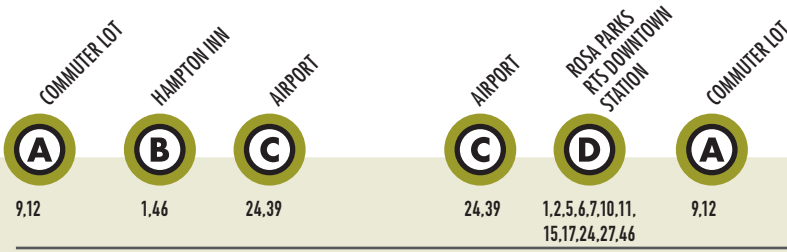

UF Commuter Lot to Airport

Monday to Friday Every 65 min.
To Airport First run 7:15am / Last run 6:05pm
To Commuter Lot First run 7:45am / Last run 6:35pm
Saturday/Sunday No Service

MONDAY TO FRIDAY

To Airport			To Commuter Lot			R=RUNS ON REDUCED SERVICE DAYS	
7:15am	7:30	7:42	R	7:45am	8:00	8:20	R
8:20	8:35	8:47	R	8:50	9:05	9:25	R
9:25	9:40	9:52	R	9:55	10:10	10:30	R
10:30	10:45	10:57	R	11:00	11:15	11:35	R
11:35	11:50	12:02pm	R	12:05pm	12:20	12:40	R
12:40	12:55	1:07	R	1:10	1:25	1:45	R
1:45	2:00	2:12	R	2:15	2:30	2:50	R
2:50	3:05	3:17	R	3:20	3:35	3:55	R
3:55	4:10	4:22	R	4:25	4:40	5:00	R
5:00	5:15	5:27	R	5:30	5:45	6:05	R
6:05	6:20	6:32	R	6:35	6:50		

Bus Stops

- ▲ To Commuter Lot
- To Airport
- ⓐ Timepoint Bus Stops

TO COMMUTER LOT ONLY