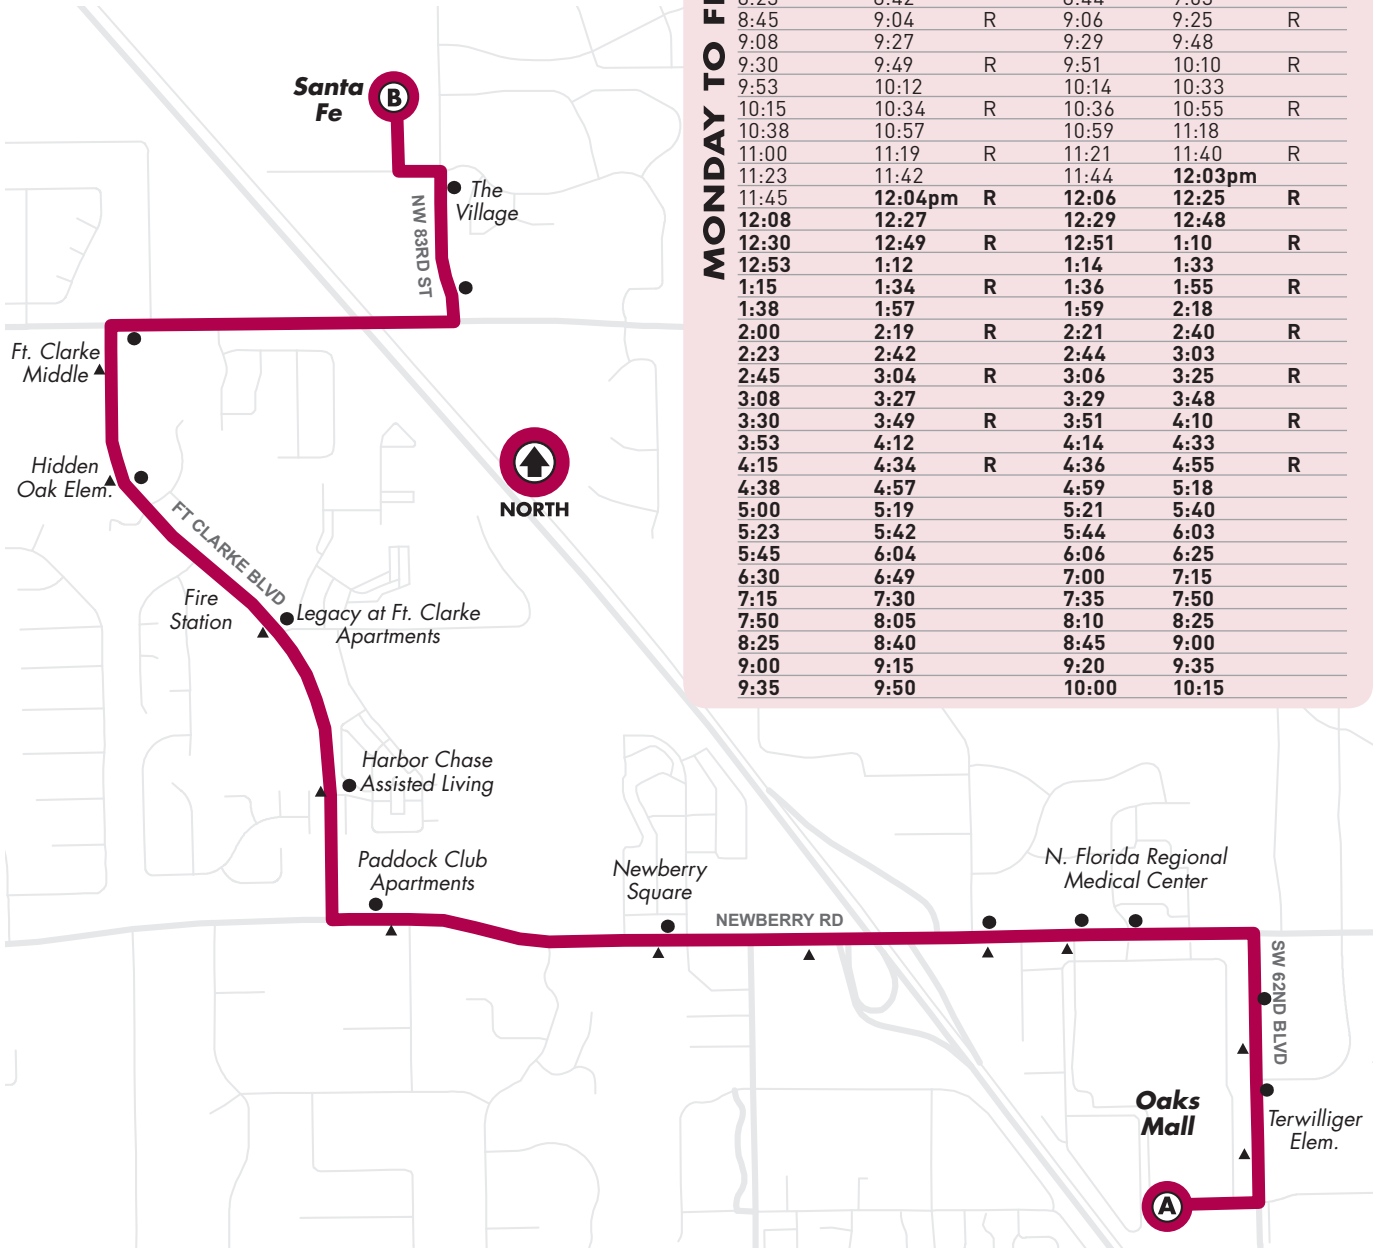

23

Oaks Mall to Santa Fe (via Fort Clarke Blvd.)

Monday to Friday Every 22-23-35-45 min.
To Santa Fe First run 7:15am / Last run 9:35pm
To Oaks Mall First run 7:36am / Last run 10:00pm
Saturday/Sunday No Service

Bus Stops

- ▲ To Oaks Mall
- To Santa Fe
- ⓐ Timepoint Bus Stops

MONDAY TO FRIDAY	OAKS MALL ⓐ		SANTA FE ⓑ		SANTA FE ⓑ		OAKS MALL ⓐ	
	5.20,62,75,77		10,39,43,76,77		10,39,43,76,77		5.20,62,75,77	
	To Santa Fe			To Oaks Mall			R=RUNS ON REDUCED SERVICE DAYS	
7:15am					7:36am		7:55	R
8:00					8:21		8:40	R
8:23					8:44		9:03	
8:45					9:06		9:25	R
9:08					9:29		9:48	
9:30					9:51		10:10	R
9:53					10:14		10:33	
10:15					10:36		10:55	R
10:38					10:59		11:18	
11:00					11:21		11:40	R
11:23					11:44		12:03pm	
11:45					12:06pm		12:25	R
12:08					12:29		12:48	
12:30					12:51		1:10	R
12:53					1:12		1:33	
1:15					1:36		1:55	R
1:38					1:59		2:18	
2:00					2:21		2:40	R
2:23					2:44		3:03	
2:45					3:06		3:25	R
3:08					3:29		3:48	
3:30					3:51		4:10	R
3:53					4:14		4:33	
4:15					4:36		4:55	R
4:38					4:59		5:18	
5:00					5:21		5:40	
5:23					5:44		6:03	
5:45					6:06		6:25	
6:30					7:00		7:15	
7:15					7:35		7:50	
7:50					8:10		8:25	
8:25					8:45		9:00	
9:00					9:20		9:35	
9:35					10:00		10:15	