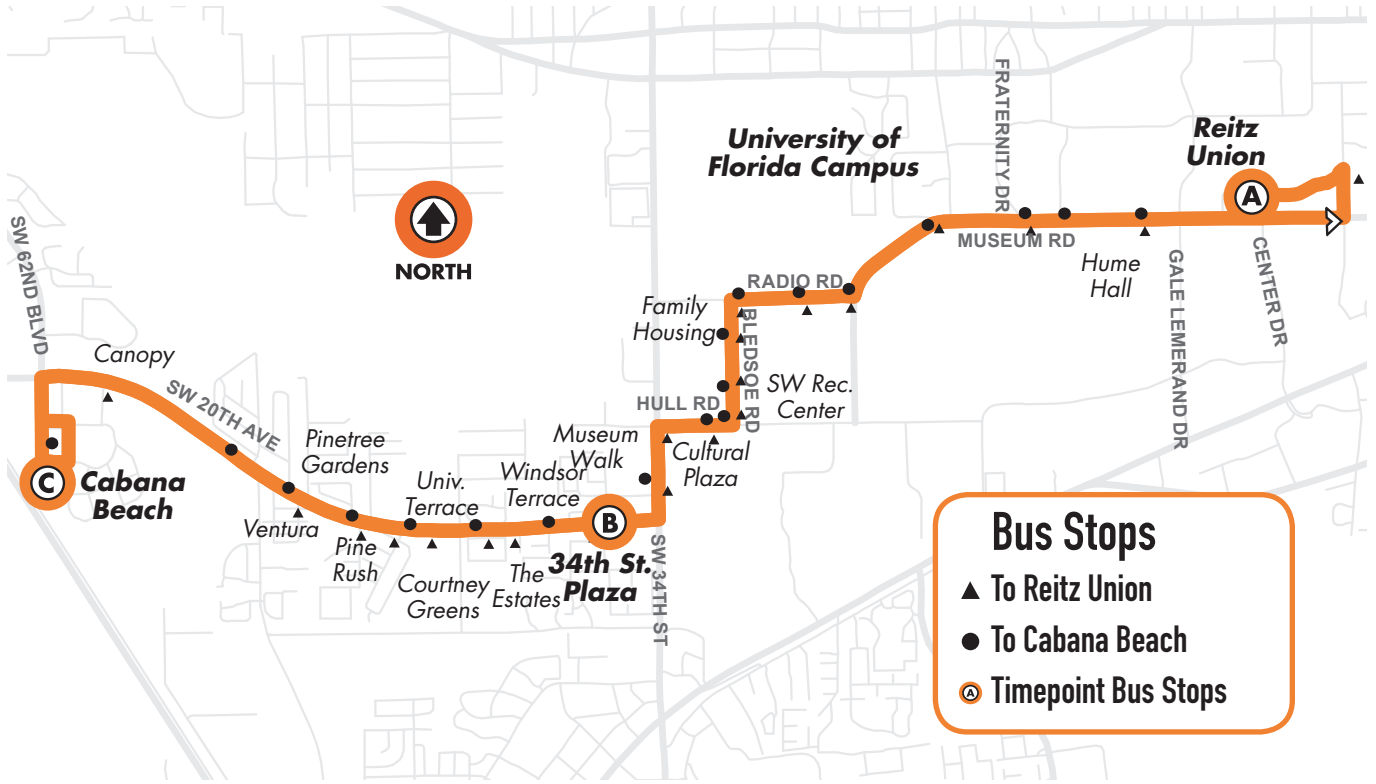

## Reitz Union to Cabana Beach

**Monday to Friday** Every 10-20-30 min.  
**To Cabana Beach** First run 6:55am / Last run 7:35pm  
**To Reitz Union** First run 6:30am / Last run 8:00pm  
**Saturday/Sunday** No Service

	REITZ UNION <b>(A)</b>	34TH STREET PLAZA <b>(B)</b>	CABANA BEACH <b>(C)</b>	CABANA BEACH <b>(C)</b>	34TH STREET PLAZA <b>(B)</b>	REITZ UNION <b>(A)</b>
	9,12,20,35, 36,38,46	20,28,34	77	77	20,28,34	9,12,20,35, 36,38,46
<b>MONDAY TO FRIDAY</b>	<b>To Cabana Beach</b>			<b>To Reitz Union</b>		
				6:30am	6:40	6:55
				6:50	7:00	7:15
				7:10	7:20	7:35
	6:55am	7:05	7:15	7:20	7:30	7:45
	7:05	7:15	7:25	7:30	7:40	7:55
	7:15	7:25	7:35	7:40	7:50	8:05
	7:25	7:35	7:45	7:50	8:00	8:15
	7:35	7:45	7:55	8:00	8:10	8:25
	7:45	7:55	8:05	8:10	8:20	8:35
	7:55	8:05	8:15	8:20	8:30	8:45
	8:05	8:15	8:25	8:30	8:40	8:55
	8:15	8:25	8:35	8:40	8:50	9:05
	8:25	8:35	8:45	8:50	9:00	9:15
8:35	8:45	8:55	9:00	9:10	9:25	
8:45	8:55	9:05	9:10	9:20	9:35	
8:55	9:05	9:15	9:20	9:30	9:45	
9:05	9:15	9:25	9:30	9:40	9:55	

**Monday to Friday** Every 10-20-30 min.

**To Cabana Beach** First run 6:55am / Last run 7:35pm

**To Reitz Union** First run 6:30am / Last run 8:00pm

**Saturday/Sunday** No Service