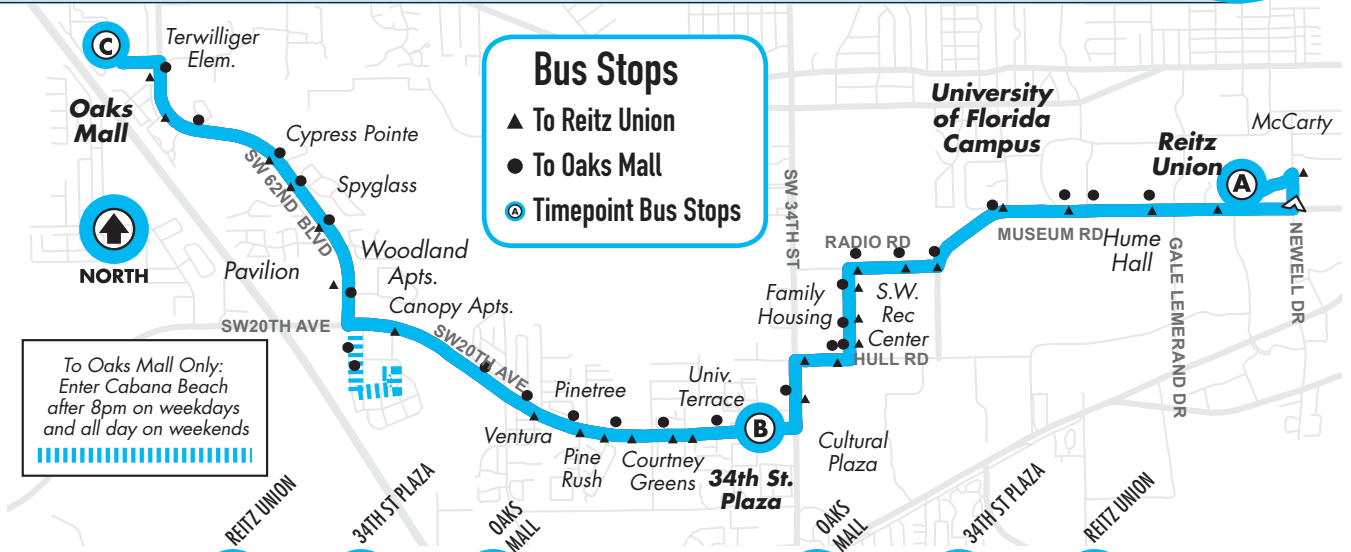

Monday to Friday Every 10-15-30 min.
To Oaks Mall First run 6:30am / Last run 1:00am
To Reitz Union First run 6:00am / Last run 1:30am
Saturday/Sunday See timetables on pg.3

Reitz Union to Oaks Mall

(A)	(B)	(C)	(C)	(B)	(A)
9,12,21,35, 36,38,46	21,28,34	5,23,62,75,77	5,23,62,75,77	21,28,34	9,12,21,35, 36,38,46

MONDAY TO FRIDAY

To Oaks Mall			To Reitz Union			R=RUNS ON REDUCED SERVICE DAYS
			6:00am	6:15	6:30	R
			6:10	6:25	6:40	
			6:20	6:35	6:50	
			6:30	6:45	7:00	R
			6:40	6:55	7:10	
			6:50	7:05	7:20	
6:30am	6:40	6:55	7:00	7:15	7:30	R
6:40	6:50	7:05	7:10	7:25	7:40	
6:50	7:00	7:15	7:20	7:35	7:50	
7:00	7:10	7:25	7:30	7:45	8:00	R
7:10	7:20	7:35	7:40	7:55	8:10	
7:20	7:30	7:45	7:50	8:05	8:20	
7:30	7:40	7:55	8:00	8:15	8:30	R
7:40	7:50	8:05	8:10	8:25	8:40	
7:50	8:00	8:15	8:20	8:35	8:50	
8:00	8:10	8:25	8:30	8:45	9:00	R
8:10	8:20	8:35	8:40	8:55	9:10	
8:20	8:30	8:45	8:50	9:05	9:20	
8:30	8:40	8:55	9:00	9:15	9:30	R
8:40	8:50	9:05	9:10	9:25	9:40	
8:50	9:00	9:15	9:20	9:35	9:50	
9:00	9:10	9:25	9:30	9:45	10:00	R
9:10	9:20	9:35	9:40	9:55	10:10	
9:20	9:30	9:45	9:50	10:05	10:20	
9:30	9:40	9:55	10:00	10:15	10:30	R
9:40	9:50	10:05	10:10	10:25	10:40	
9:50	10:00	10:15	10:20	10:35	10:50	
10:00	10:10	10:25	10:30	10:45	11:00	R
10:10	10:20	10:35	10:40	10:55	11:10	
10:20	10:30	10:45	10:50	11:05	11:20	
10:30	10:40	10:55	11:00	11:15	11:30	R
10:40	10:50	11:05	11:10	11:25	11:40	
10:50	11:00	11:15	11:20	11:35	11:50	
11:00	11:10	11:25	11:30	11:45	12:00	R
11:10	11:20	11:35	11:40	11:55	12:10pm	
11:20	11:30	11:45	11:50	12:05	12:20	
11:30	11:40	11:55	12:00	12:15	12:30	R
11:40	11:50	12:05pm	12:10	12:25	12:40