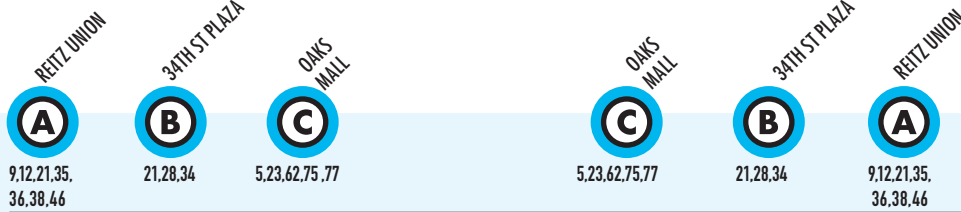

Reitz Union to Oaks Mall

Monday to Friday Every 10-15-30 min.

To Oaks Mall First run 6:30am / Last run 1:00am

To Reitz Union First run 6:00am / Last run 1:30am

Saturday/Sunday See timetables on pg.3

MONDAY TO FRIDAY

To Oaks Mall			To Reitz Union			R=RUNS ON REDUCED SERVICE DAYS		
11:50am	12:00pm	12:15		12:20pm	12:35	12:50		
12:00	12:10	12:25	R	12:30	12:45	1:00	R	
12:10	12:20	12:35		12:40	12:55	1:10		
12:20	12:30	12:45		12:50	1:05	1:20		
12:30	12:40	12:55	R	1:00	1:15	1:30	R	
12:40	12:50	1:05		1:10	1:25	1:40		
12:50	1:00	1:15		1:20	1:35	1:50		
1:00	1:10	1:25	R	1:30	1:45	2:00	R	
1:10	1:20	1:35		1:40	1:55	2:10		
1:20	1:30	1:45		1:50	2:05	2:20		
1:30	1:40	1:55	R	2:00	2:15	2:30	R	
1:40	1:50	2:05		2:10	2:25	2:40		
1:50	2:00	2:15		2:20	2:35	2:50		
2:00	2:10	2:25	R	2:30	2:45	3:00	R	
2:10	2:20	2:35		2:40	2:55	3:10		
2:20	2:30	2:45		2:50	3:05	3:20		
2:30	2:40	2:55	R	3:00	3:15	3:30	R	
2:40	2:50	3:05		3:10	3:25	3:40		
2:50	3:00	3:15		3:20	3:35	3:50		
3:00	3:10	3:25	R	3:30	3:45	4:00	R	
3:10	3:20	3:35		3:40	3:55	4:10		
3:20	3:30	3:45		3:50	4:05	4:20		
3:30	3:40	3:55	R	4:00	4:15	4:30	R	
3:40	3:50	4:05		4:10	4:25	4:40		
3:50	4:00	4:15		4:20	4:35	4:50		
4:00	4:10	4:25	R	4:30	4:45	5:00	R	
4:10	4:20	4:35		4:40	4:55	5:10		
4:20	4:30	4:45		4:50	5:05	5:20		
4:30	4:40	4:55	R	5:00	5:15	5:30	R	
4:40	4:50	5:05		5:10	5:25	5:40		
4:50	5:00	5:15		5:20	5:35	5:50		
5:00	5:10	5:25	R	5:30	5:45	6:00	R	
5:10	5:20	5:35		5:40	5:55	6:10		
5:20	5:30	5:45		5:50	6:05	6:20		
5:30	5:40	5:55	R	6:00	6:15	6:30	R	
5:40	5:50	6:05		6:10	6:25	6:40		
5:50	6:00	6:15		6:20	6:35	6:50		
6:00	6:10	6:25	R	6:30	6:45	7:00	R	
6:10	6:20	6:35		6:40	6:55	7:10		
6:20	6:30	6:45		6:50	7:05	7:20		
6:30	6:40	6:55	R	7:00	7:15	7:30	R	
6:40	6:50	7:05		7:10	7:25	7:40		
7:00	7:10	7:25	R	7:30	7:45	8:00	R	
7:15	7:25	7:40		7:45	8:00	8:15		
7:30	7:40	7:55	R	8:00	8:15	8:30	R	
7:45	7:55	8:10		8:15	8:30	8:45		
8:00	8:10	8:25	R	8:30	8:45	9:00	R	
8:15	8:25	8:40		8:45	9:00	9:15		
8:30	8:40	8:55	R	9:00	9:15	9:30	R	
9:00	9:10	9:25	R	9:30	9:45	10:00	R	
9:30	9:40	9:55	R	10:00	10:15	10:30	R	
10:00	10:10	10:25	R	10:30	10:45	11:00	R	
10:30	10:40	10:55	R	11:00	11:15	11:30	R	
11:00	11:10	11:25	R	11:30	11:45	12:00am	R	
11:30	11:40	11:55	R	12:00	12:15	12:30	R	
12:00am	12:10	12:25	R	12:30	12:45	1:00	R	
12:30	12:40	12:55	R	1:00	1:15	1:30	R	
1:00	1:10	1:25	R	1:30	1:45	2:00	R	

Continued on next page