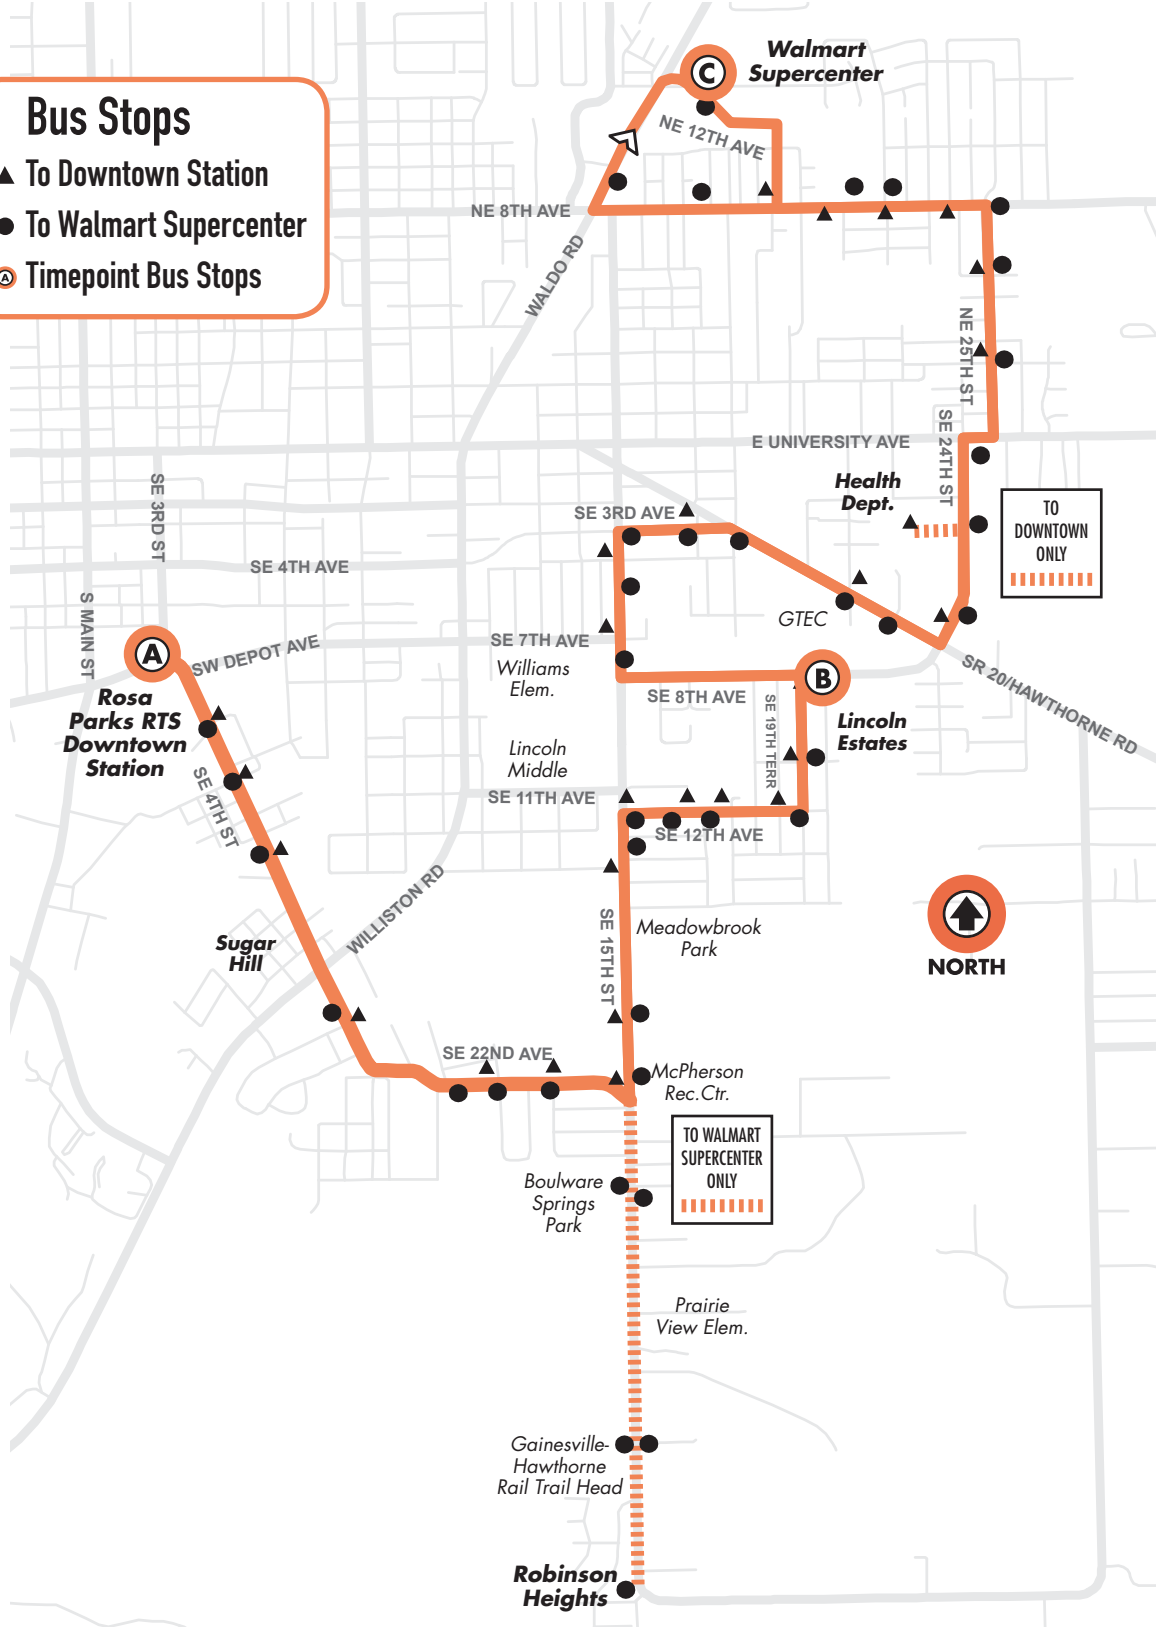

2

Downtown Station to Walmart Supercenter

Monday to Saturday Every 60 min.

To Walmart First run 6:03am / Last run 7:03pm

To Downtown First run 6:32am / Last run 7:32pm

Sunday

No Service

Bus Stops

- ▲ To Downtown Station
- To Walmart Supercenter
- ⓐ Timepoint Bus Stops

Monday to Saturday Every 60 min.

To Walmart First run 6:03am / Last run 7:03pm

To Downtown First run 6:32am / Last run 7:32pm

Sunday

No Service

Downtown Station to Walmart Supercenter

MONDAY TO SATURDAY	ROSA PARKS RTS DOWNTOWN STATION LINCOLN ESTATES WALMART SUPERCENTER				WALMART SUPERCENTER LINCOLN ESTATES ROSA PARKS RTS DOWNTOWN STATION			
	1,5,6,7,10,11,15, 17,24,25,43	11,27			11,27	1,5,6,7,10,11,15, 17,24,25,43		
	To Walmart Supercenter				To Downtown			
	R=RUNS ON REDUCED SERVICE DAYS							
6:03am	6:18	6:32	R	6:32am	6:47	6:58	R	
7:03	7:18	7:32	R,S	7:32	7:47	7:58	R,S	
8:03	8:18	8:32	R,S	8:32	8:47	8:58	R,S	
9:03	9:18	9:32	R,S	9:32	9:47	9:58	R,S	
10:03	10:18	10:32	R,S	10:32	10:47	10:58	R,S	
11:03	11:18	11:32	R,S	11:32	11:47	11:58	R,S	
12:03pm	12:18	12:32	R,S	12:32om	12:47	12:58	R,S	
1:03	1:18	1:32	R,S	1:32	1:47	1:58	R,S	
2:03	2:18	2:32	R,S	2:32	2:47	2:58	R,S	
3:03	3:18	3:32	R,S	3:32	3:47	3:58	R,S	
4:03	4:18	4:32	R,S	4:32	4:47	4:58	R,S	
5:03	5:18	5:32	R,S	5:32	5:47	5:58	R,S	
6:03	6:18	6:32	R	6:32	6:47	6:58	R	
7:03	7:18	7:32	R	7:32	7:47	7:58	R	

facebook

“LIKE” US!

Join RTS on Facebook and stay informed about RTS schedule changes including service changes, holiday service schedules, route detours and more!

Visit Go-RTS.com.