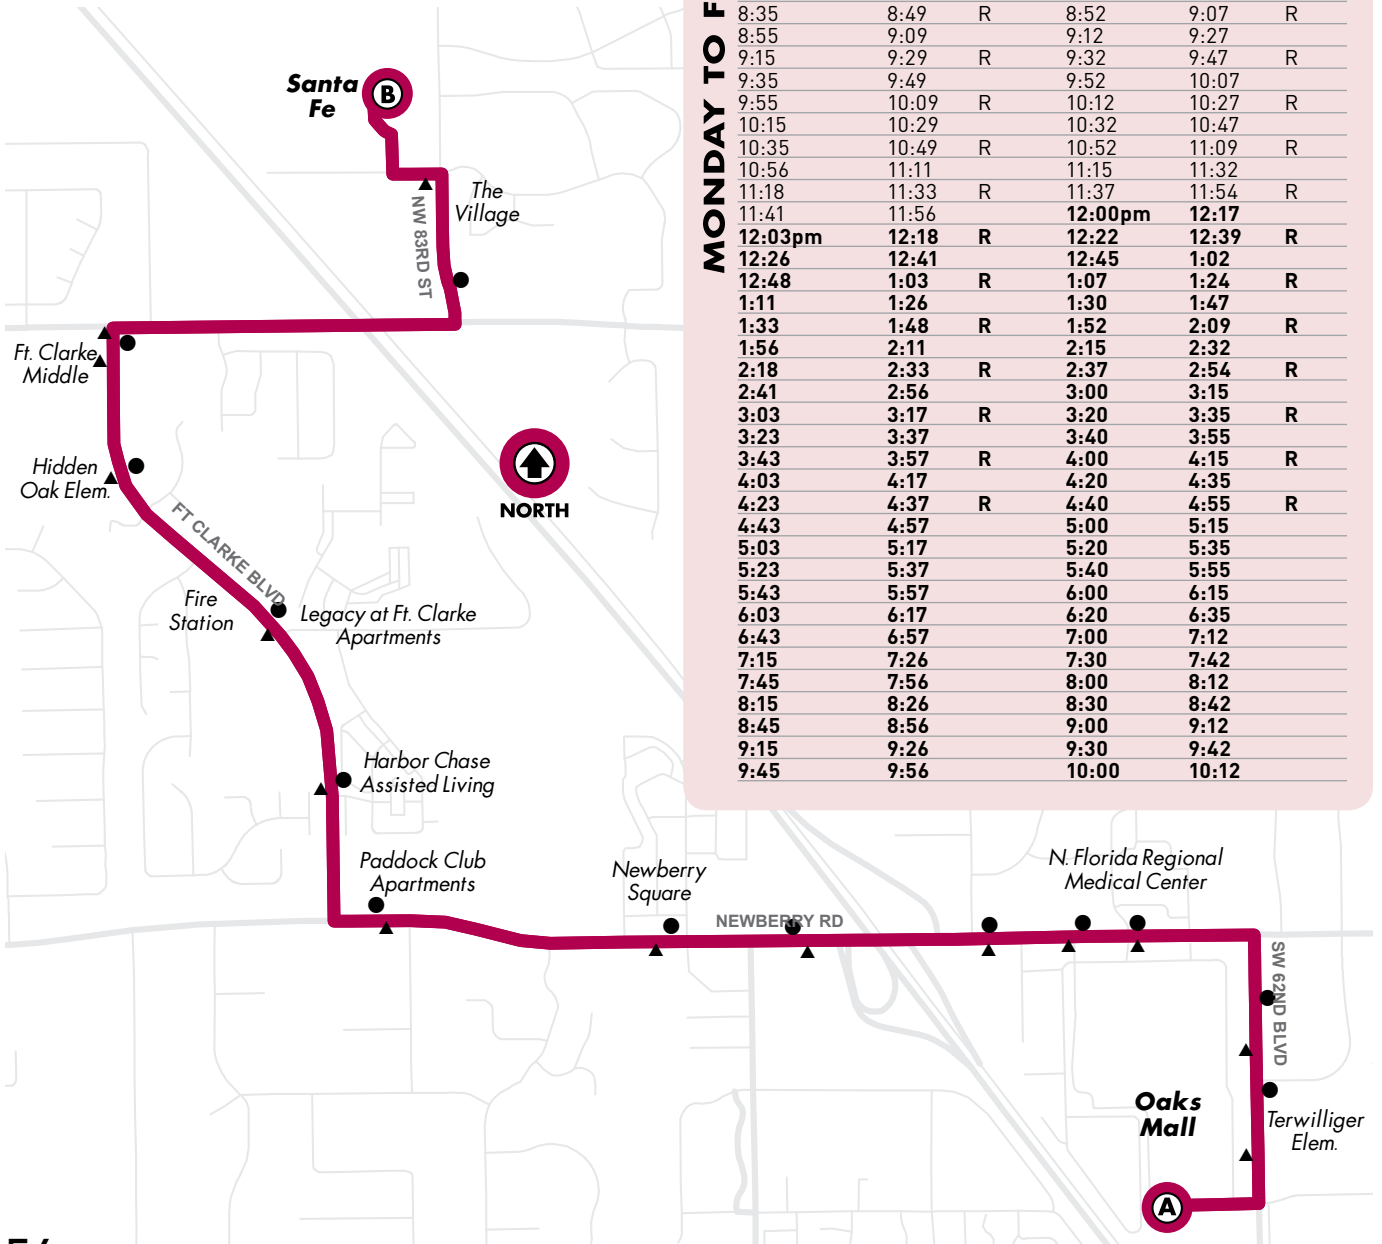

All routes are wheelchair accessible.

23

Oaks Mall to Santa Fe (via Fort Clarke Blvd.)

Monday to Friday Every 20-30-40 min.

Saturday/Sunday No Service

Bus Stops

- ▲ To Oaks Mall
- To Santa Fe
- ⓐ Timepoint Bus Stops