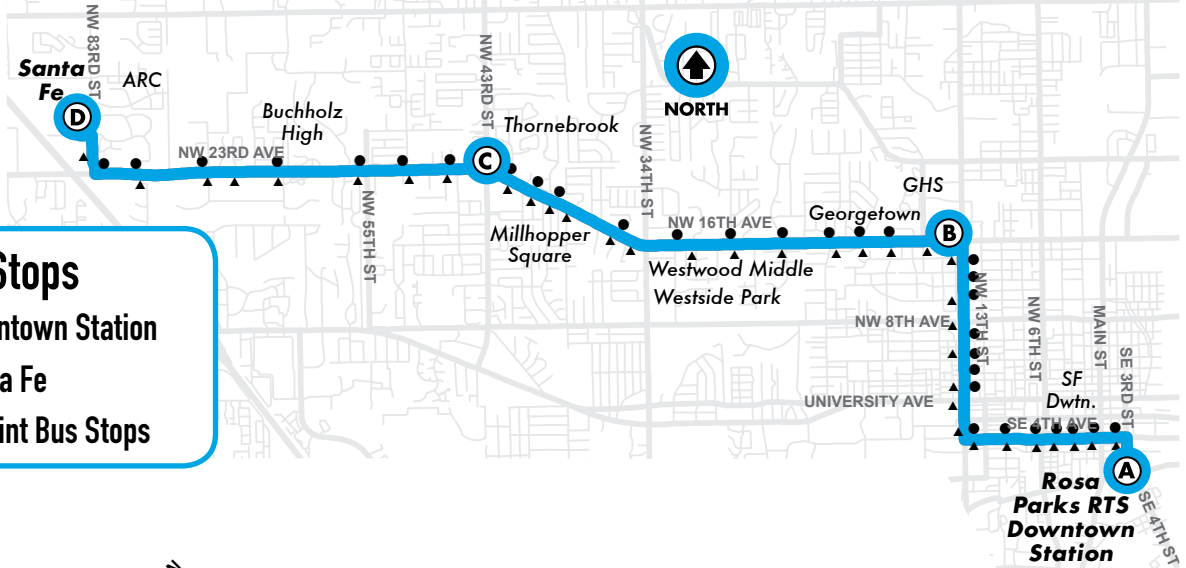

10

Downtown Station to Santa Fe

Monday to Friday Every 17-35 min.
Saturday Every 120 min.
Sunday No Service

Bus Stops

- ▲ To Downtown Station
- To Santa Fe
- Ⓐ Timepoint Bus Stops

A ROSA PARKS RTS DOWNTOWN STATION
B 16TH AVE/ 13TH ST
C NW 23RD AVE/ 43RD ST
D SANTA FE

D SANTA FE
C NW 23RD AVE/ 43RD ST
B 16TH AVE/ 13TH ST
A ROSA PARKS RTS DOWNTOWN STATION

MONDAY TO FRIDAY

To Santa Fe					To Downtown				R=RUNS ON REDUCED SERVICE DAYS
7:05am	7:18	7:29	7:38	R	7:40am	7:47	7:55	8:10	R
7:22	7:35	7:46	7:55		7:57	8:04	8:12	8:27	
7:40	7:53	8:04	8:13		8:15	8:22	8:30	8:45	
8:15	8:28	8:39	8:48	R	8:50	8:57	9:05	9:20	R
8:32	8:45	8:56	9:05		9:07	9:14	9:22	9:37	
8:50	9:03	9:14	9:23		9:25	9:32	9:40	9:55	
9:25	9:38	9:49	9:58	R	10:00	10:07	10:15	10:30	R
10:00	10:13	10:24	10:33		10:35	10:42	10:50	11:05	
10:35	10:48	10:59	11:08	R	11:10	11:17	11:25	11:40	R
11:10	11:23	11:34	11:43		11:45	11:52	12:00pm	12:15	
11:45	11:58	12:09pm	12:18	R	12:20	12:27	12:35	12:50	R
12:20	12:33	12:44	12:53		12:55	1:02	1:10	1:25	
12:55	1:08	1:19	1:28	R	1:30	1:37	1:45	2:00	R
1:30	1:43	1:54	2:03		2:05	2:12	2:20	2:35	
2:05	2:18	2:29	2:38	R	2:40	2:47	2:55	3:10	R
2:40	2:53	3:04	3:13		3:15	3:22	3:30	3:45	
3:15	3:28	3:39	3:48	R	3:50	3:57	4:05	4:20	R
3:50	4:03	4:14	4:23		4:25	4:32	4:40	4:55	
4:25	4:38	4:49	4:58	R	5:00	5:07	5:15	5:30	R
5:00	5:13	5:24	5:33		5:35	5:42	5:50	6:05	
5:35	5:48	5:59	6:08	R	6:10	6:17	6:25	6:40	R
6:10	6:23	6:34	6:43		7:00	7:08	7:15	7:28	

SATURDAY

To Santa Fe					To Downtown				S=SATURDAY SERVICE
7:00am	7:12	7:19	7:27	S	7:27am	7:35	7:42	7:55	S
9:00	9:12	9:19	9:27	S	9:27	9:35	9:42	9:55	S
11:00	11:12	11:19	11:27	S	11:27	11:35	11:42	11:55	S
1:00pm	1:12	1:19	1:27	S	1:27pm	1:35	1:42	1:55	S
3:00	3:12	3:19	3:27	S	3:27	3:35	3:42	3:55	S
5:00	5:12	5:19	5:27	S	5:27	5:35	5:42	5:55	S