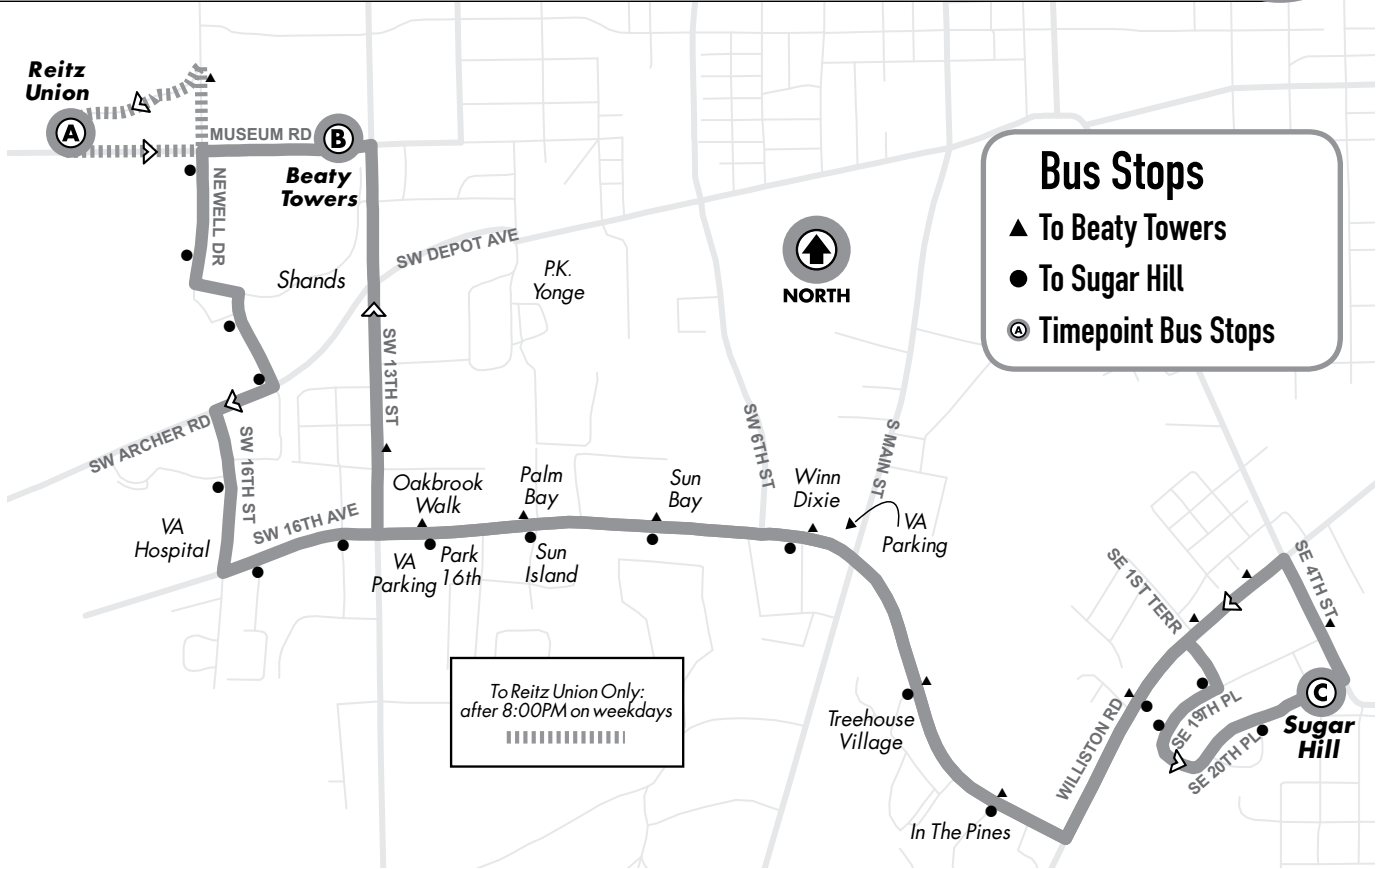

Saturday Every 60 min.

Sunday Every 60 min.

Beaty Towers to Sugar Hill

16

		1,8,13				1,8,13		
		To Sugar Hill		To Beaty Towers		S=SATURDAY SERVICE U=SUNDAY SERVICE		
SATURDAY	7:15am	7:31	S	7:34am	7:45	S		
	8:15	8:31	S	8:34	8:45	S		
	9:15	9:31	S	9:34	9:45	S		
	10:15	10:31	S,U	10:34	10:45	S,U		
	11:15	11:31	S,U	11:34	11:45	S,U		
	12:15pm	12:31	S,U	12:34pm	12:45	S,U		
	1:15	1:31	S,U	1:34	1:45	S,U		
	2:15	2:31	S,U	2:34	2:45	S,U		
	3:15	3:31	S,U	3:34	3:45	S,U		
	4:15	4:31	S,U	4:34	4:45	S,U		
	5:15	5:31	S,U	5:34	5:45	S,U		
	SUNDAY	6:15	6:31	S				

All routes are wheelchair accessible.