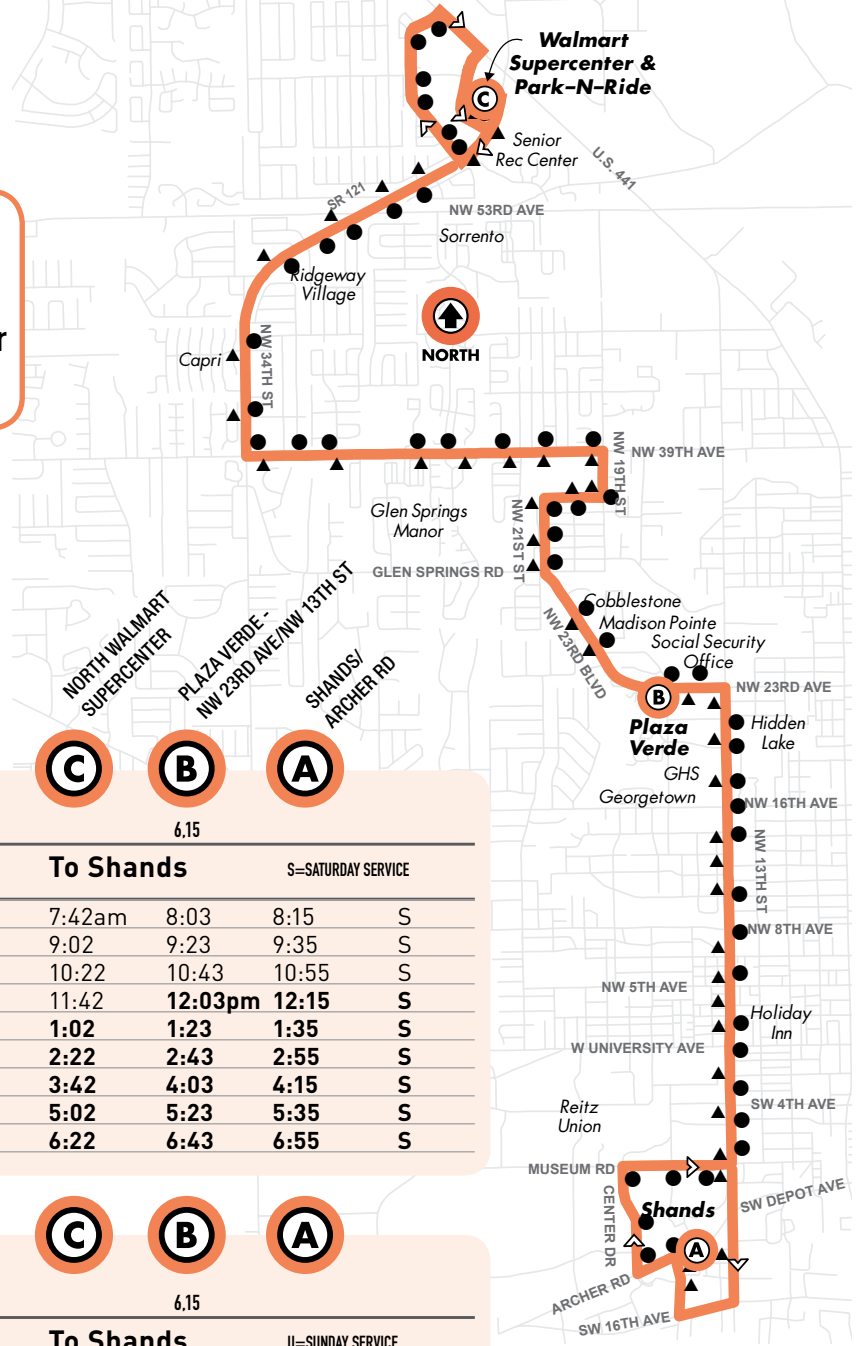

Saturday Every 80 min.

Sunday Every 80 min.

Shands to North Walmart Supercenter

Bus Stops

- ▲ To Shands
- To N Walmart Supercenter
- ⓐ Timepoint Bus Stops

SATURDAY	To North Walmart Supercenter			To Shands			S=SATURDAY SERVICE
	7:00am	8:20	9:40	7:42am	9:02	10:22	
	7:18	8:38	9:58	8:03	9:23	10:43	S
	11:00	11:18	11:37	11:42	12:03pm	12:15	S
	12:20pm	12:38	12:57	1:02	1:23	1:35	S
	1:40	1:58	2:17	2:22	2:43	2:55	S
	3:00	3:18	3:37	3:42	4:03	4:15	S
	4:20	4:38	4:57	5:02	5:23	5:35	S
	5:40	5:58	6:17	6:22	6:43	6:55	S

SUNDAY	To North Walmart Supercenter			To Shands			U=SUNDAY SERVICE
	10:00am	11:20	12:40pm	10:42am	12:02pm	12:23	
	10:18	11:38	12:58	11:03	12:23	12:35	U
	2:00	2:18	2:37	2:42	3:03	3:15	U
	3:20	3:38	3:57	4:02	4:23	4:35	U
	4:40	4:58	5:17	5:22	5:43	5:55	U

All routes are wheelchair accessible.