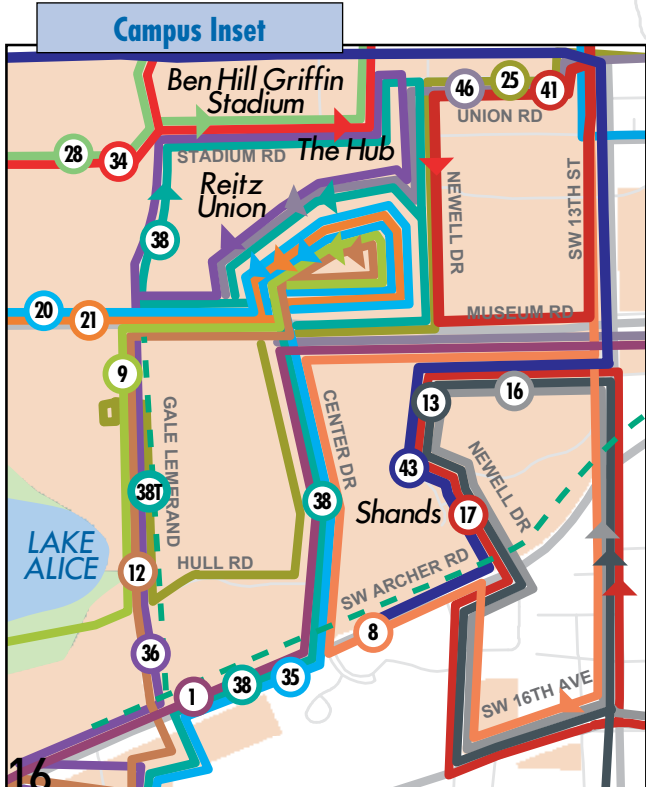

- 1 Rosa Parks RTS Downtown Station to Butler Plaza
- 2A Rosa Parks RTS Downtown Station to NE Walmart Supercenter
- 2B Rosa Parks RTS Downtown Station to N Main Post Office
- 5 Rosa Parks RTS Downtown Station to Oaks Mall
- 6 Rosa Parks RTS Downtown Station to Plaza Verde
- 7 Rosa Parks RTS Downtown Station to Eastwood Meadows
- 8 Shands to North Walmart Supercenter
- 9 Reitz Union to Hunters Run
- 10 Rosa Parks RTS Downtown Station to Santa Fe
- 11 Rosa Parks Downtown Sta. to Eastwood Meadows/Health Dept
- 12 Reitz Union to Butler Plaza
- 13 Beatz Towers to CareerSource
- 15 Rosa Parks RTS Downtown Station to NW 13th St
- 16 Beatz Towers to Sugar Hill
- 17 Beatz Towers to Rosa Parks RTS Downtown Station
- 20 Reitz Union to Oaks Mall
- 21 Reitz Union to Cabana Beach
- 23 Oaks Mall to Santa Fe (via Fort Clarke Blvd.)
- 24 Rosa Parks RTS Downtown Station to Job Corps/Airport
- 25A UF Commuter Lot to Airport
- 27 Rosa Parks RTS Downtown Station to NE Walmart Supercenter
- 28 The Hub to Forest Park
- 34 The Hub to Lexington Crossing
- 35 Reitz Union to SW 35th Place
- 36 Reitz Union to SW 34th St Post Office
- 38 The Hub to Gainesville Place
- 38T The Hub to Old Archer Rd at SW 34th St
- 39 Santa Fe to Airport
- 41 Beatz Towers to N Walmart Supercenter
- 43 Shands to Santa Fe
- 46 Reitz Union to Rosa Parks RTS Downtown Station
- 62 Oaks Mall to Lexington Crossing
- 75 Oaks Mall to Butler Plaza
- 76 Santa Fe to Haile Market Square
- 77 Santa Fe to Cabana Beach Apts

Legend

LAKES	UFCAMPUS	PARKS
TRAILS	CITY BOUNDARY