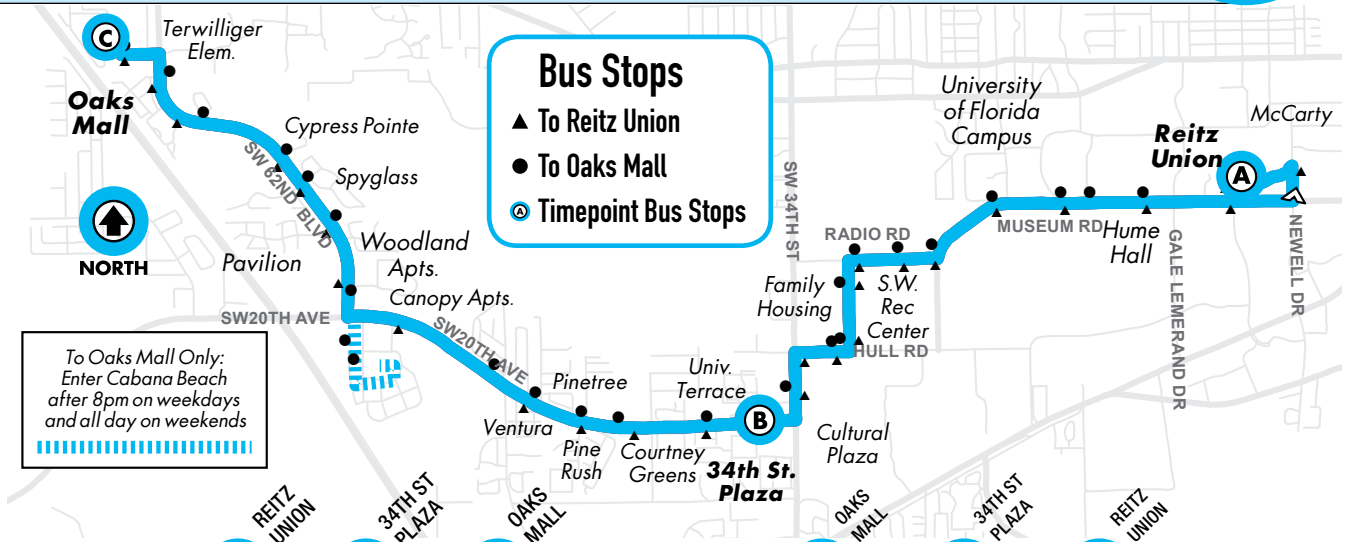

RTS Introduces NEW **Swipe-n-Go** Technology

Watch the video on
our website

For More Information
www.Go-RTS.com

Monday to Friday Every 10-20-30 min.

Saturday/Sunday See timetables on pg. 53

Reitz Union to Oaks Mall