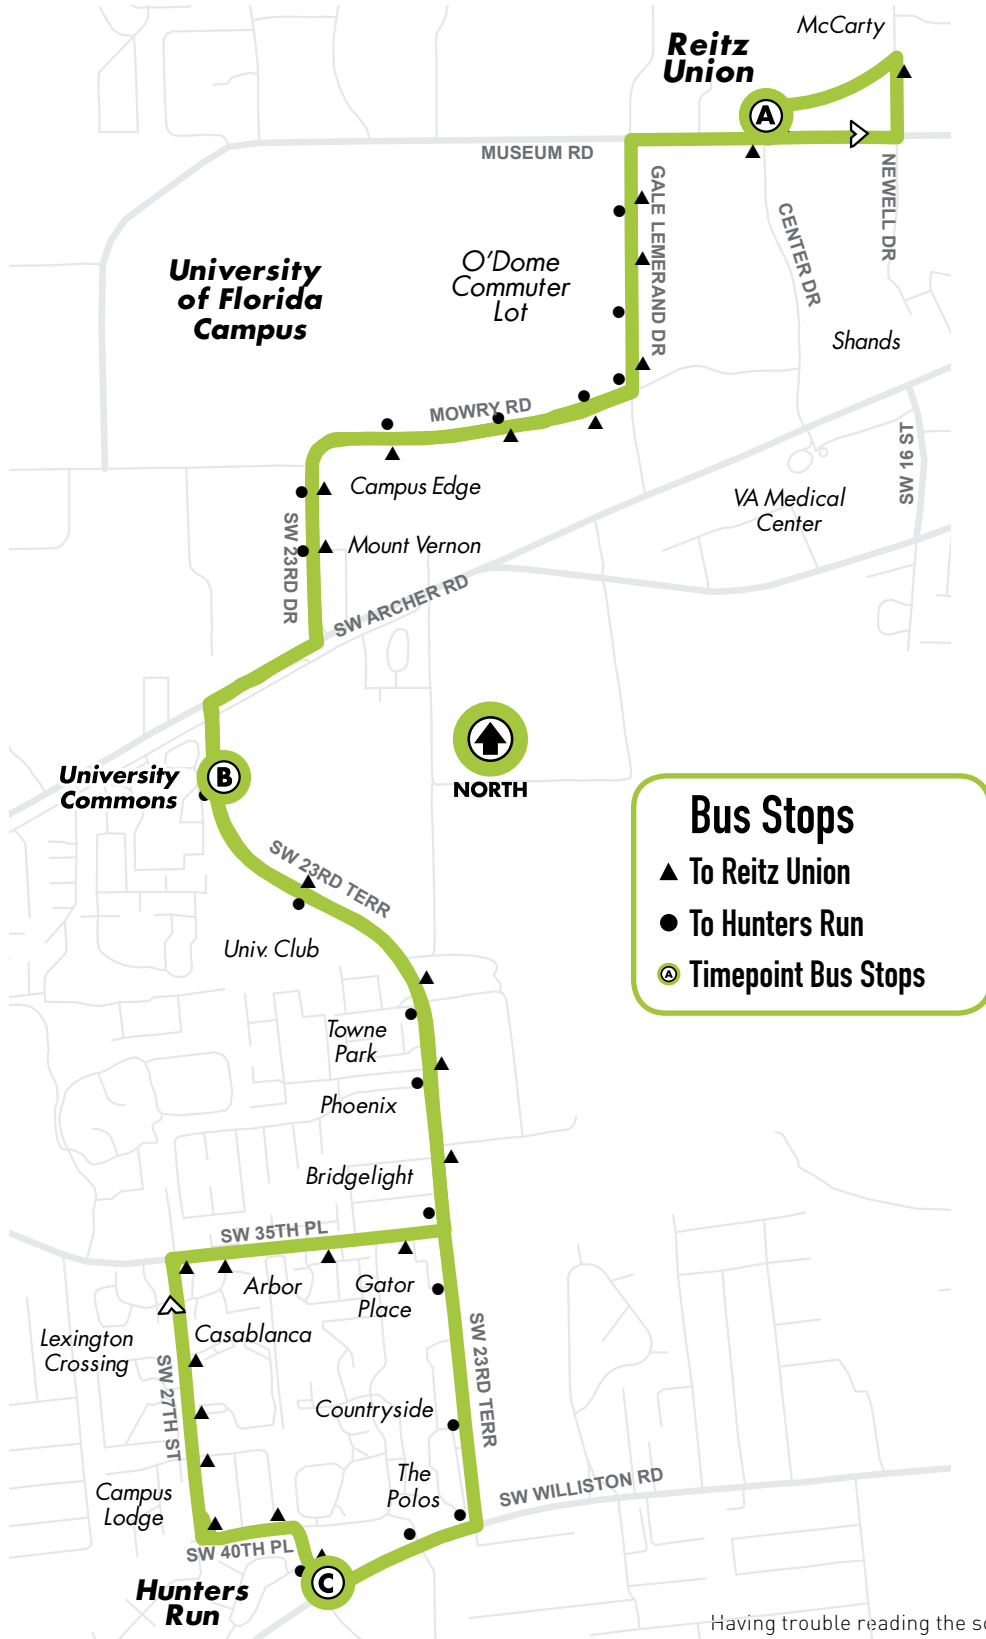

9

Reitz Union to Hunters Run

Monday to Friday Every 9-20-40 min.

Saturday/Sunday Refer to timetable on pg. 33