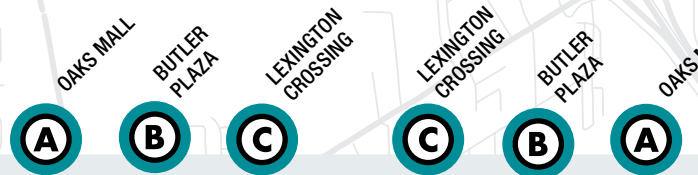

MONDAY TO FRIDAY	OAKS MALL			BUTLER PLAZA			LEXINGTON CROSSING		
	A			B			C		
	5:20,23,75	1:12,75	9:34	9:34	1:12,75	5:20,23,75	9:34	1:12,75	5:20,23,75
	To Lexington Crossing			To Oaks Mall					
				7:35am	7:46	7:58			
8:05am	8:15	8:30	8:35	8:46	8:58				
9:05	9:15	9:30	9:35	9:46	9:58				
10:05	10:15	10:30	10:35	10:46	10:58				
11:05	11:15	11:30	11:35	11:46	11:58				
12:05pm	12:15	12:30	12:35pm	12:46	12:58				
1:05	1:15	1:30	1:35	1:46	1:58				
2:05	2:15	2:30	2:35	2:46	2:58				
3:05	3:15	3:30							

All routes are wheelchair accessible.