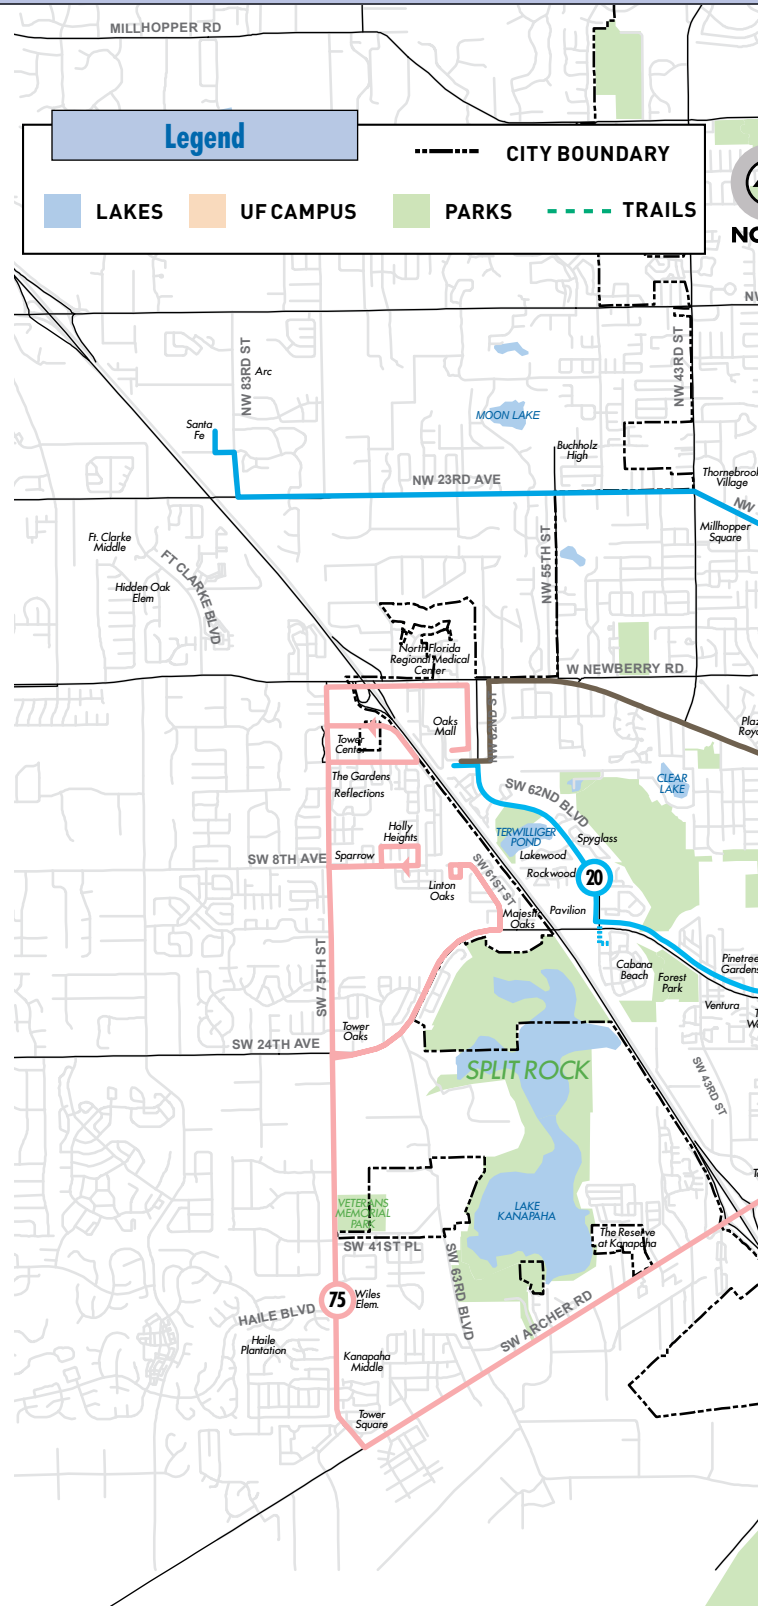

1

Downtown Station to Butler Plaza

Monday to Friday Every 15-30-60 min.

ROSA PARKS RTS
DOWNTOWN STATION

SHANDS

BUTLER PLAZA

BUTLER PLAZA

SHANDS