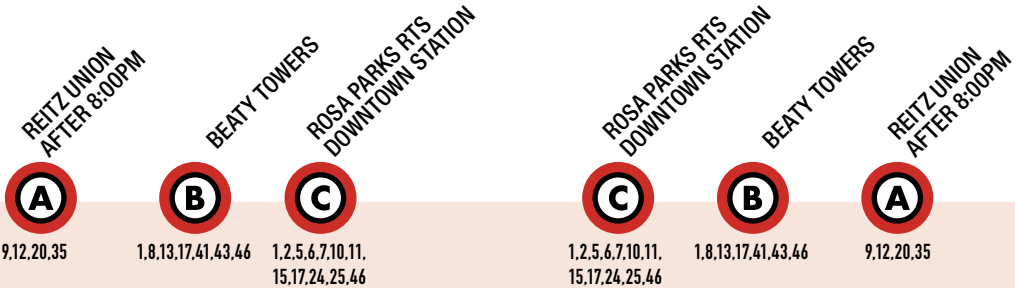

All routes are wheelchair accessible.

17

Beaty Towers to Downtown Station

Monday to Friday Every 15-24-60 min.

Saturday/Sunday No Service

Know Before You Go...

RTS Trip PLANNER

RTS Trip PLANNER
Powered by **GOOGLE**

Monday to Friday Every 15-24-60 min.

Saturday/Sunday No Service

Beaty Towers to Downtown Station

MONDAY TO FRIDAY

To Downtown			To Beaty Towers or Reitz Union			R=RUNS ON REDUCED SERVICE DAYS
6:46am	7:01	R	6:42am	6:58		
7:10	7:25	R	7:06	7:22		R
7:34	7:49		7:30	7:46		R
7:58	8:13	R	7:54	8:10		
8:22	8:37	R	8:18	8:34		R
8:46	9:01		8:42	8:58		R
9:10	9:25	R	9:06	9:22		
9:34	9:49	R	9:30	9:46		R
9:58	10:13		9:54	10:10		R
10:22	10:37	R	10:18	10:34		
10:46	11:01	R	10:42	10:58		R
11:10	11:25		11:06	11:22		R
11:34	11:49	R	11:30	11:46		
11:58	12:13pm	R	11:54	12:10pm		R
12:22	12:37		12:18	12:34		R
12:46	1:01	R	12:42	12:58		
1:10	1:25	R	1:06	1:22		R
1:34	1:49		1:30	1:46		R
1:58	2:13	R	1:54	2:10		
2:22	2:37	R	2:18	2:34		R
2:46	3:01		2:42	2:58		R
3:10	3:25	R	3:06	3:22		
3:34	3:49	R	3:30	3:46		R
3:58	4:13		3:54	4:10		R
4:22	4:37	R	4:18	4:34		
4:46	5:01	R	4:42	4:58		R
5:10	5:25		5:06	5:22		R
5:34	5:49	R	5:30	5:46		
5:58	6:13	R	5:54	6:10		R
6:22	6:37		6:18	6:31		R
6:43	6:58	R	7:03	7:16		
7:01	7:13	R	7:18	7:31		R
7:46	7:58	R	8:00		8:13	R
8:01	8:13	R				
8:48	9:00	R	9:00		9:13	R
9:48	10:00	R	10:00		10:13	R
10:48	11:00	R	11:00		11:13	R
11:48	12:00am	R	12:00am		12:13	R
12:48	1:00	R				