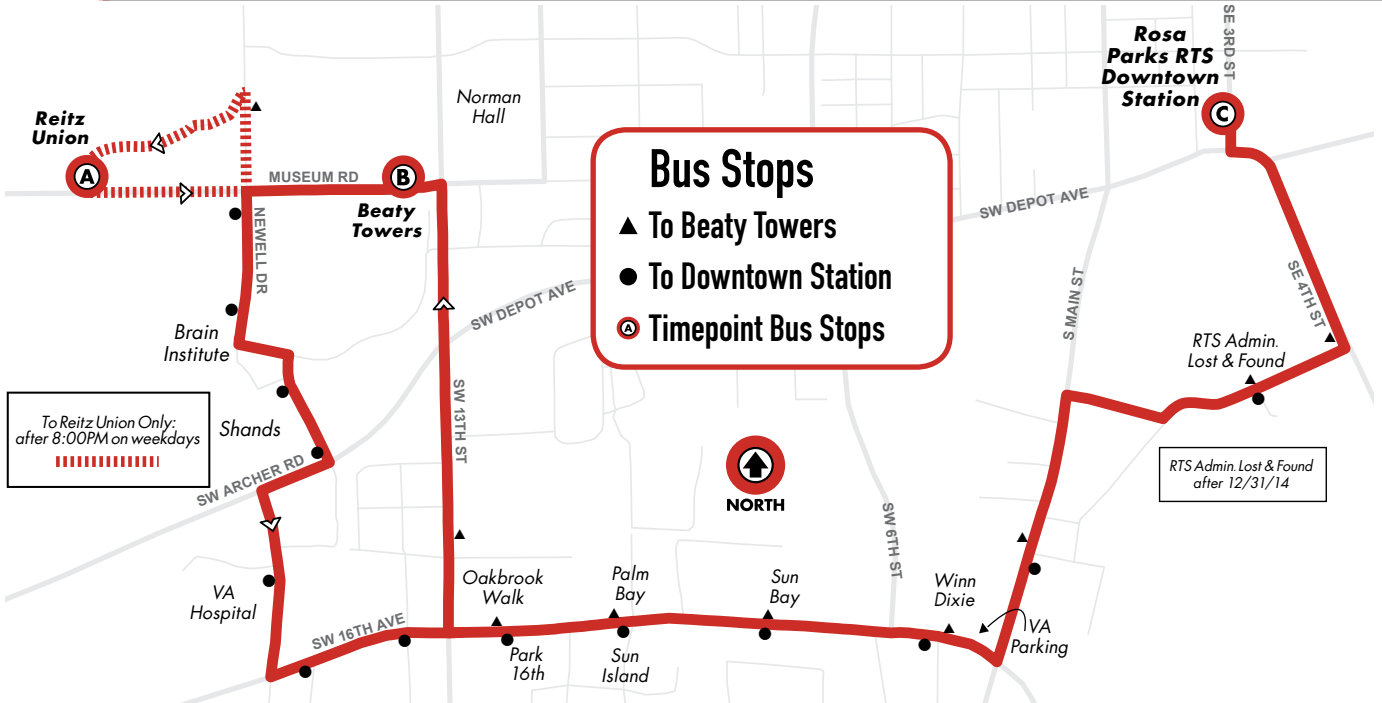

All routes are wheelchair accessible.

17

Beaty Towers to Downtown Station

Monday to Friday Every 15-24-60 min.

Saturday/Sunday No Service

Know Before You Go...

RTS Trip PLANNER

RTS Trip PLANNER
Powered by **GOOGLE**