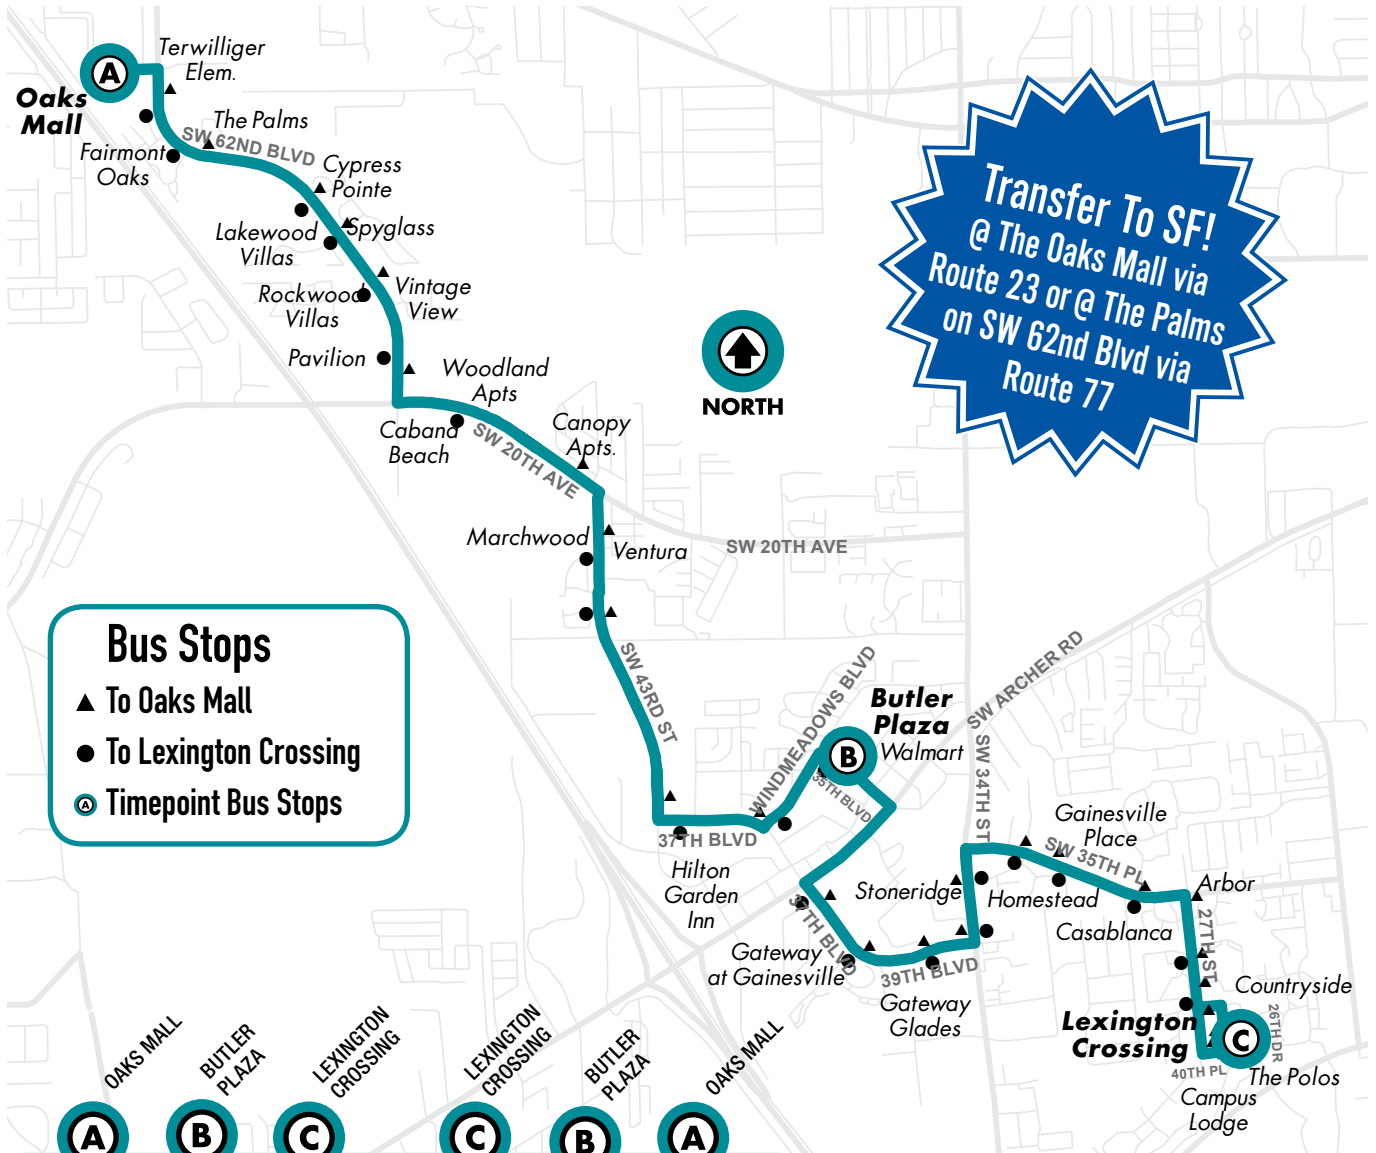

Monday to Friday Every 60 min.

Saturday/Sunday No Service

Oaks Mall to Lexington Crossing

Bus Stops
▲ To Oaks Mall
● To Lexington Crossing
ⓐ Timepoint Bus Stops

Transfer To SF!
@ The Oaks Mall via
Route 23 or @ The Palms
on SW 62nd Blvd via
Route 77