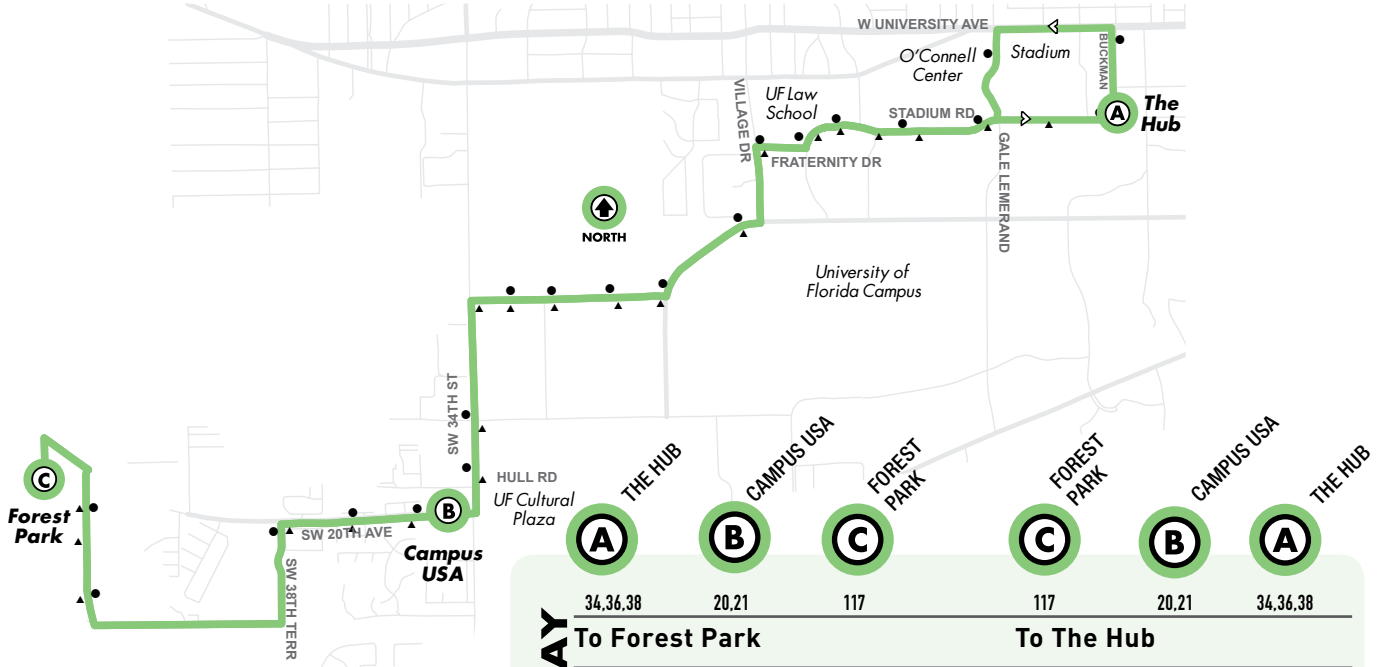

Monday to Friday Every 16 min.
Saturday/Sunday No Service

The Hub to Forest Park

Bus Stops

- ▲ To The Hub
- To Forest Park
- ⓐ Timepoint Bus Stops

MONDAY TO FRIDAY	To Forest Park			To The Hub		
	34,36,38	20,21	117	117	20,21	34,36,38
				7:44am	7:53	8:06
				8:00	8:09	8:22
				8:16	8:25	8:38
8:06am	8:19	8:28	8:32	8:41	8:54	
8:22	8:35	8:44	8:48	8:57	9:10	
8:38	8:51	9:00	9:04	9:13	9:26	
8:54	9:07	9:16	9:20	9:29	9:42	
9:10	9:23	9:32	9:36	9:45	9:58	
9:26	9:39	9:48	9:52	10:01	10:14	
9:42	9:55	10:04	10:08	10:17	10:30	
9:58	10:11	10:20	10:24	10:33	10:46	
10:14	10:27	10:36	10:40	10:49	11:02	
10:30	10:43	10:52	10:56	11:05	11:18	
10:46	10:59	11:08	11:12	11:21	11:34	
11:02	11:15	11:24	11:28	11:37	11:50	
11:18	11:31	11:40	11:44	11:53	12:06pm	
11:34	11:47	11:56	12:00	12:09	12:22	
11:50	12:03pm	12:12	12:16	12:25	12:38	
12:06	12:19	12:28	12:32	12:41	12:54	
12:22	12:35	12:44	12:48	12:57	1:10	
12:38	12:51	1:00	1:04	1:13	1:26	
12:54	1:07	1:16	1:20	1:29	1:42	
1:10	1:23	1:32	1:36	1:45	1:58	
1:26	1:39	1:48	1:52	2:01	2:14	
1:42	1:55	2:04	2:08	2:17	2:30	
1:58	2:11	2:20	2:24	2:33	2:46	
2:14	2:27	2:36	2:40	2:49	3:02	
2:30	2:43	2:52	2:56	3:05	3:18	
2:46	2:59	3:08	3:12	3:21	3:34	
3:02	3:15	3:24	3:28	3:37	3:50	
3:18	3:31	3:40	3:44	3:53	4:06	
3:34	3:47	3:56	4:00	4:09	4:22	
3:50	4:03	4:12	4:16	4:25	4:38	
4:06	4:19	4:28	4:32	4:41	4:54	
4:22	4:35	4:44	4:48	4:57	5:10	
4:38	4:51	5:00	5:04	5:13	5:26	
4:54	5:07	5:16				
5:10	5:23	5:32				
5:26	5:39	5:48				

All routes are wheelchair accessible.