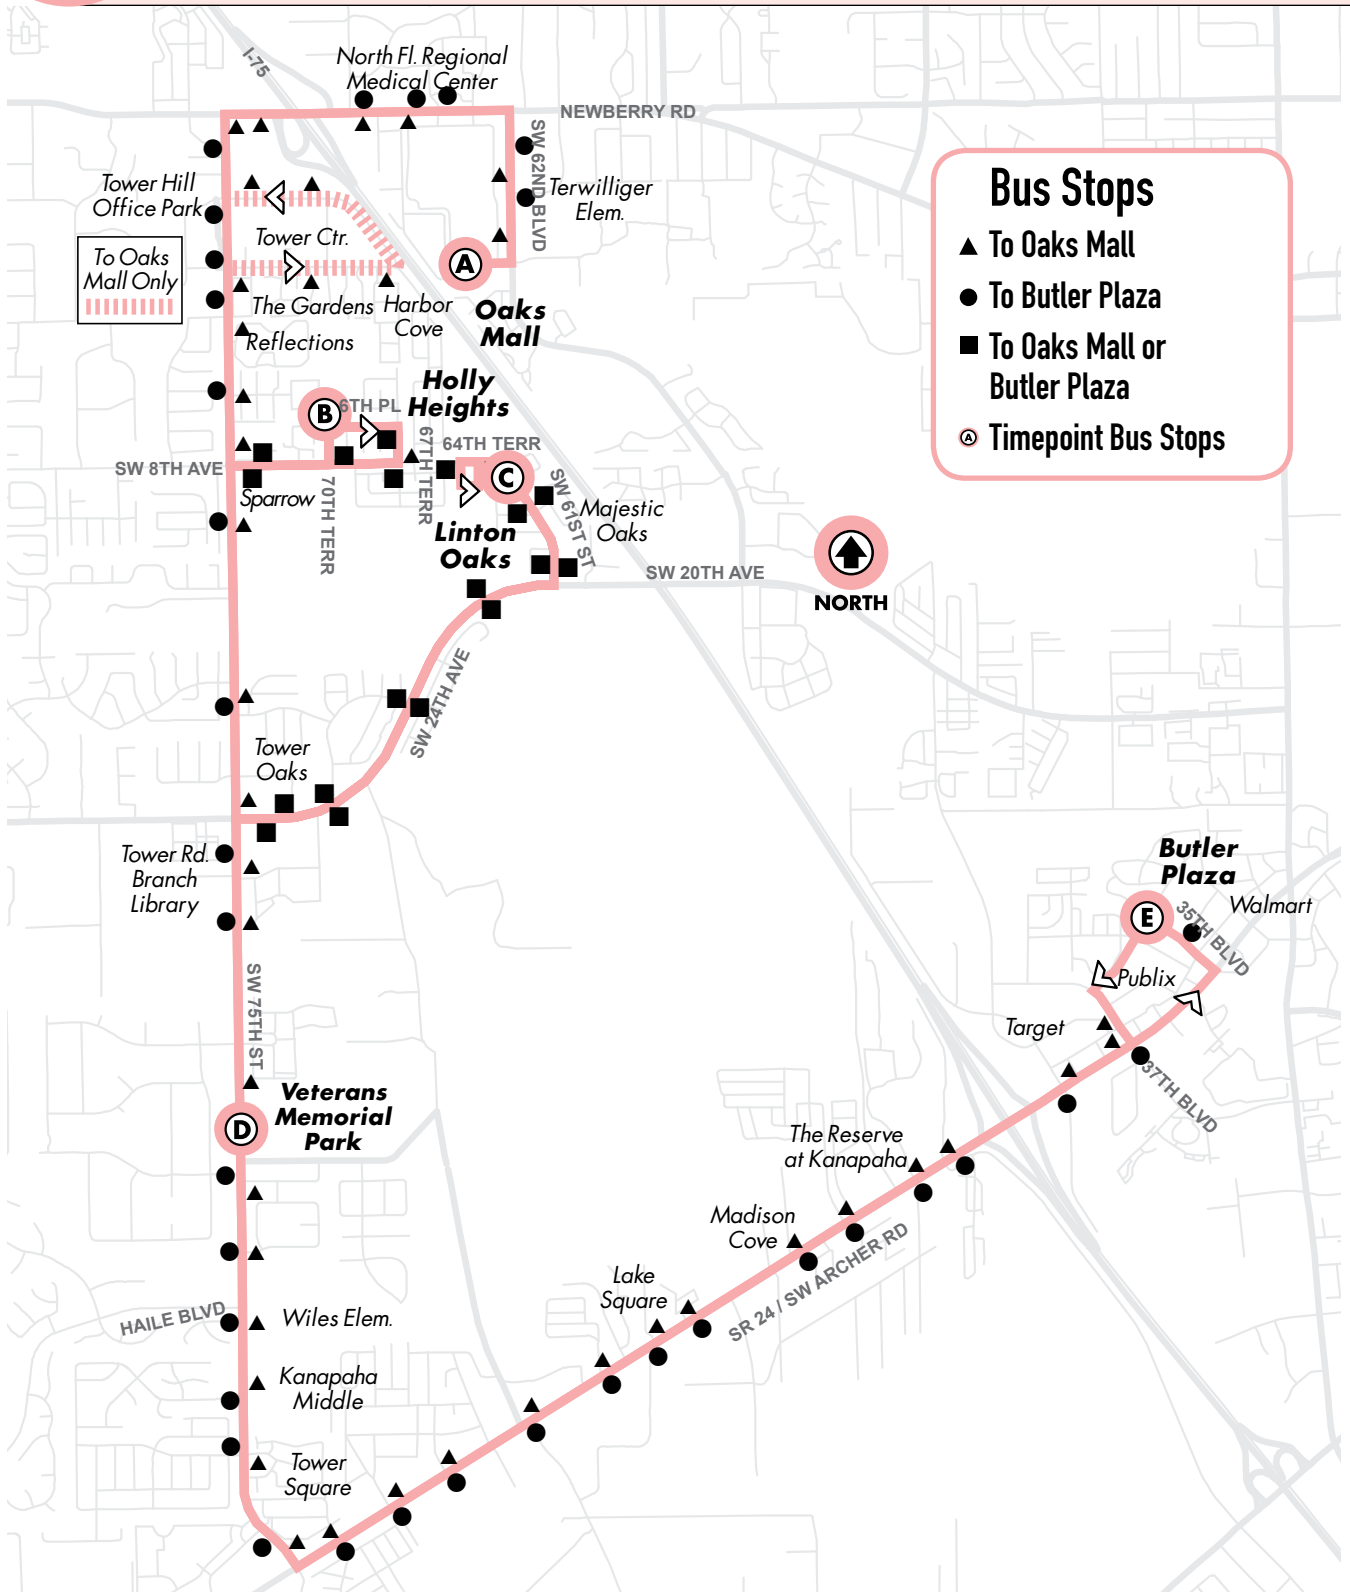

All routes are wheelchair accessible.

75

Oaks Mall to Butler Plaza

Monday to Friday Every 35-53 min.

Saturday 105 min.

Sunday No Service

Bus Stops

- ▲ To Oaks Mall
- To Butler Plaza
- To Oaks Mall or Butler Plaza
- ⓐ Timepoint Bus Stops