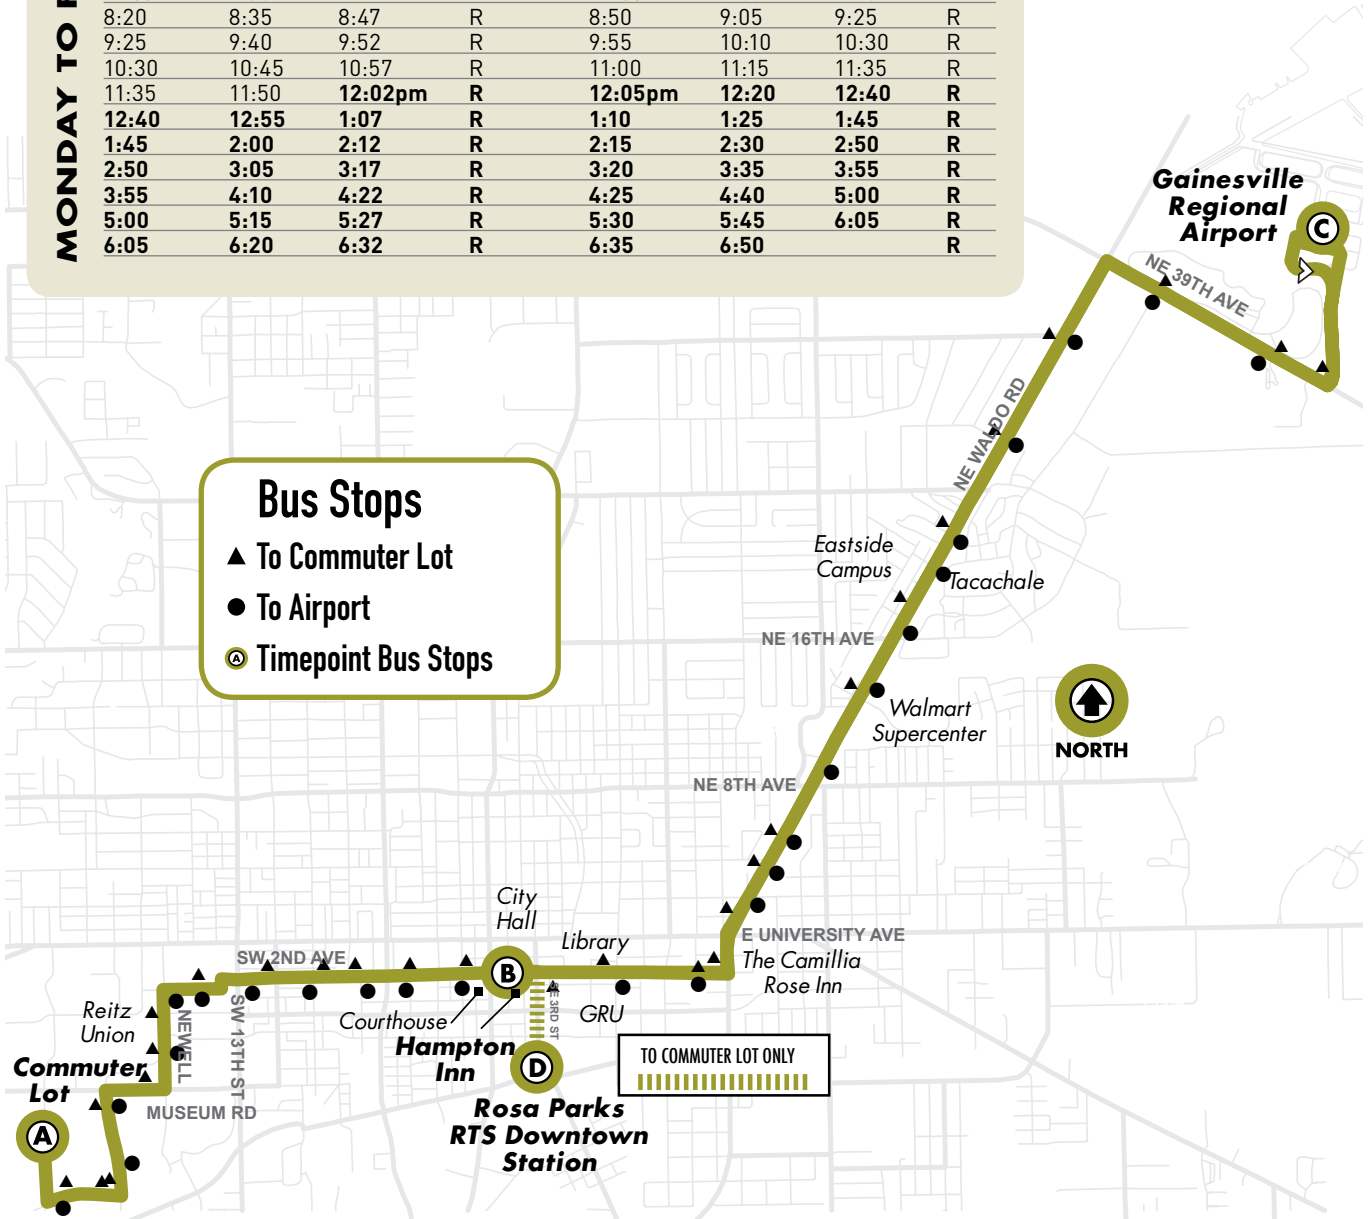

UF Commuter Lot to Airport

Monday to Friday Every 65 min.

Saturday/Sunday No Service

MONDAY TO FRIDAY

A	B	C	C	D	A
9.12	1	24.39	24.39	1,2,5,6,7,10,11, 15,17,24,46	9.12

To Airport				To Commuter Lot				R=RUNS ON REDUCED SERVICE DAYS
7:15am	7:30	7:42	R	7:45am	8:00	8:20	R	
8:20	8:35	8:47	R	8:50	9:05	9:25	R	
9:25	9:40	9:52	R	9:55	10:10	10:30	R	
10:30	10:45	10:57	R	11:00	11:15	11:35	R	
11:35	11:50	12:02pm	R	12:05pm	12:20	12:40	R	
12:40	12:55	1:07	R	1:10	1:25	1:45	R	
1:45	2:00	2:12	R	2:15	2:30	2:50	R	
2:50	3:05	3:17	R	3:20	3:35	3:55	R	
3:55	4:10	4:22	R	4:25	4:40	5:00	R	
5:00	5:15	5:27	R	5:30	5:45	6:05	R	
6:05	6:20	6:32	R	6:35	6:50		R	

Bus Stops

- ▲ To Commuter Lot
- To Airport
- ⓐ Timepoint Bus Stops

TO COMMUTER LOT ONLY