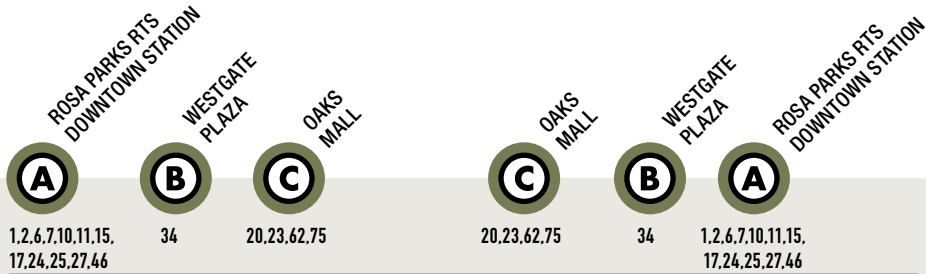

5

Downtown Station to Oaks Mall

Monday to Friday Every 20-24-30 min.

MONDAY TO FRIDAY

To Oaks Mall

To Downtown

R=RUNS ON REDUCED SERVICE DAYS

6:00am	6:16	6:26	R	6:07am	6:16	6:35	R
6:20	6:36	6:46	R	6:27	6:36	6:55	R
6:40	6:56	7:06	R	6:47	6:56	7:15	R
7:00	7:16	7:26	R	7:07	7:16	7:35	R
7:20	7:36	7:46	R	7:27	7:36	7:55	R
7:40	7:56	8:06	R	7:47	7:56	8:15	R
8:00	8:16	8:26	R	8:07	8:16	8:35	R
8:20	8:36	8:46	R	8:27	8:36	8:55	R
8:40	8:56	9:06	R	8:47	8:56	9:15	R
9:00	9:16	9:26	R	9:07	9:16	9:35	R
9:20	9:36	9:46	R	9:27	9:36	9:55	R
9:40	9:56	10:06	R	9:47	9:56	10:15	R
10:00	10:16	10:26	R	10:07	10:16	10:35	R
10:20	10:36	10:46	R	10:27	10:36	10:55	R
10:40	10:56	11:06	R	10:47	10:56	11:15	R
11:00	11:16	11:26	R	11:07	11:16	11:35	R
11:20	11:36	11:46	R	11:27	11:36	11:55	R
11:40	11:56	12:06pm	R	11:47	11:56	12:15pm	R
12:00	12:16	12:26	R	12:07	12:16	12:35	R
12:20	12:36	12:46	R	12:27	12:36	12:55	R
12:40	12:56	1:06	R	12:47	12:56	1:15	R
1:00	1:16	1:26	R	1:07	1:16	1:35	R
1:20	1:36	1:46	R	1:27	1:36	1:55	R
1:40	1:56	2:06	R	1:47	1:56	2:15	R
2:00	2:20	2:33	R	2:11	2:20	2:39	R
2:24	2:44	2:57	R	2:35	2:45	3:07	R
2:48	3:08	3:21	R	2:59	3:09	3:31	R
3:12	3:32	3:45	R	3:23	3:33	3:55	R
3:36	3:56	4:09	R	3:47	3:57	4:19	R
4:00	4:20	4:33	R	4:11	4:21	4:43	R
4:24	4:44	4:57	R	4:35	4:45	5:07	R
4:48	5:08	5:21	R	4:59	5:09	5:31	R
5:12	5:32	5:45	R	5:23	5:33	5:55	R
5:36	5:56	6:09	R	5:47	5:57	6:19	R
6:00	6:16	6:26	R	6:11	6:20	6:39	R
6:30	6:46	6:56	R	6:27	6:36	6:55	R
7:00	7:16	7:26	R	6:57	7:06	7:25	R
7:30	7:46	7:56	R	7:27	7:36	7:55	R
8:00	8:16	8:26	R	7:57	8:06	8:25	R
8:30	8:46	8:56	R	8:27	8:36	8:55	R
9:00	9:16	9:26	R	8:57	9:06	9:25	R
9:30	9:46	9:56	R	9:27	9:36	9:55	R
10:00	10:16	10:26	R	9:57	10:06	10:25	R
10:30	10:46	10:56	R	10:27	10:36	10:55	R
11:00	11:16	11:26	R	10:57	11:06	11:25	R
11:30	11:46	11:56	R	11:27	11:36	11:55	R
12:00am	12:16	12:26	R	11:57	12:06am	12:25	R
12:30	12:46	12:56	R	12:27	12:36	12:55	R
1:00	1:16	1:26	R	12:57	1:06	1:25	R
1:30	1:46	1:56	R	1:27	1:36	1:55	R
				1:57	2:06	2:25	R