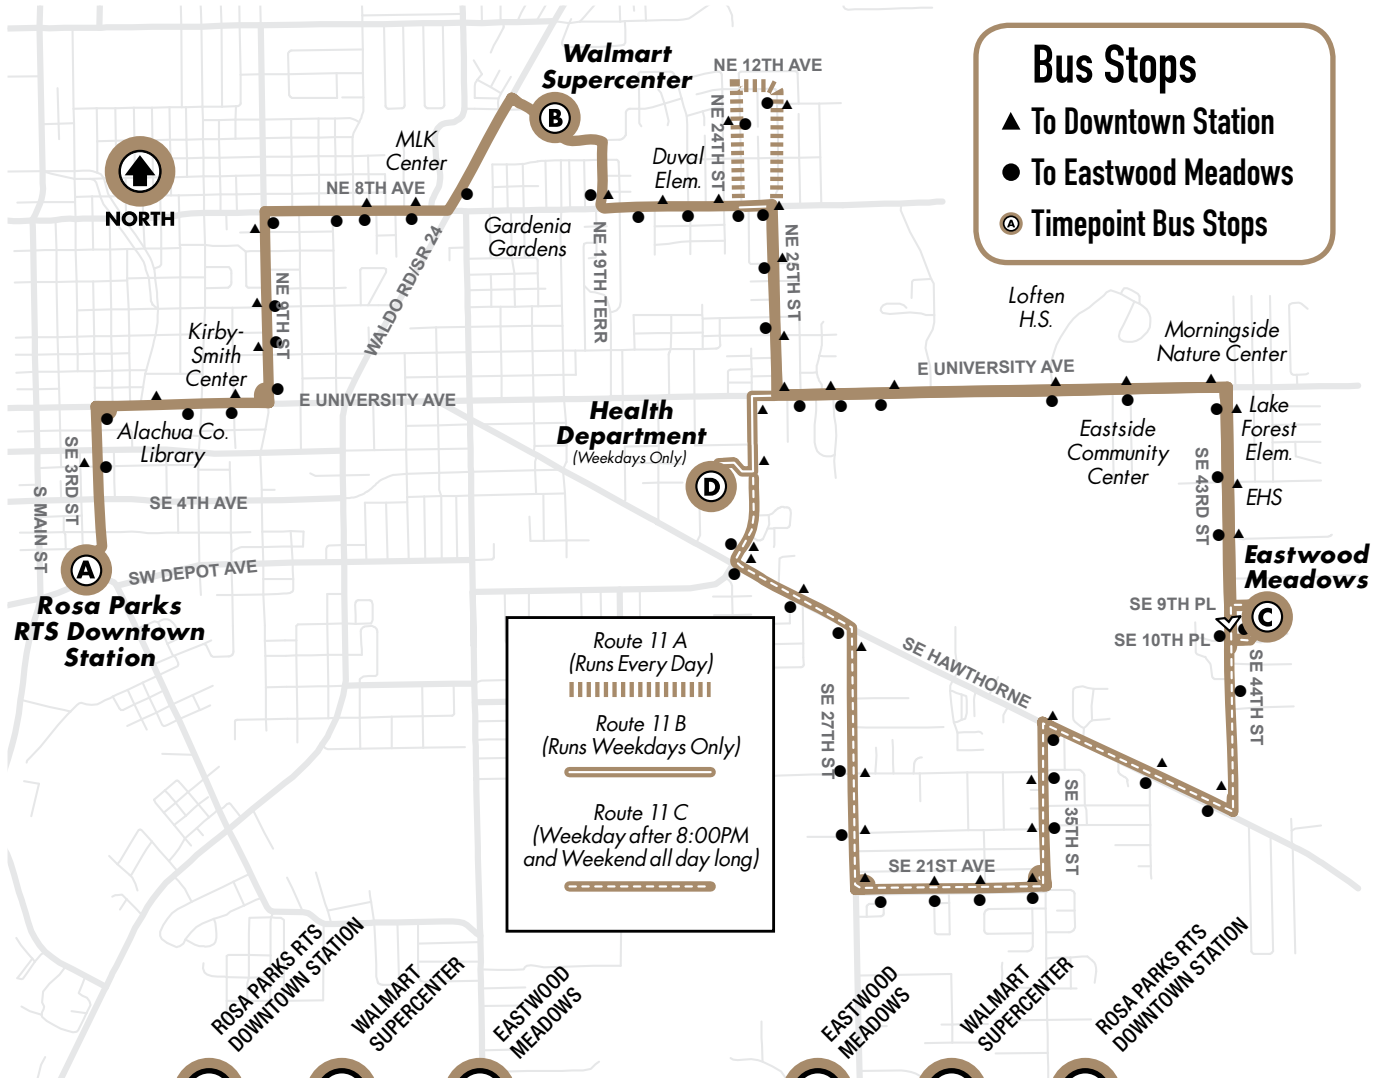

11

Downtown Station to Eastwood Meadows

Monday to Friday Every 30-60 min.

Saturday Every 70 min.

Sunday Every 70 min.

Bus Stops

- ▲ To Downtown Station
- To Eastwood Meadows
- ⓐ Timepoint Bus Stops

Route 11 A
(Runs Every Day)

Route 11 B
(Runs Weekdays Only)

Route 11 C
(Weekday after 8:00PM
and Weekend all day long)

SATURDAY & SUNDAY	To Eastwood Meadows			To Downtown			S=SATURDAY SERVICE U=SUNDAY SERVICE
	A	B	C	C	B	A	
1,2,5,6,7,10,15, 17,24,25,27,46	2,27	7	7	2,27	1,2,5,6,7,10,15, 17,24,25,27,46		
6:50am	7:03	7:22	S	7:22am	7:37	7:55	S
8:00	8:13	8:32	S	8:32	8:47	9:05	S
9:10	9:23	9:42	S	9:42	9:57	10:15	S,U
10:20	10:33	10:52	S,U	10:52	11:07	11:25	S,U
11:30	11:43	12:02pm	S,U	12:02pm	12:17	12:35	S,U
12:40	12:53	1:12	S,U	1:12	1:27	1:45	S,U
1:50	2:03	2:22	S,U	2:22	2:37	2:55	S,U
3:00	3:13	3:32	S,U	3:32	3:47	4:05	S,U
4:10	4:23	4:42	S,U	4:42	4:57	5:15	S,U
5:20	5:33	5:52	S,U