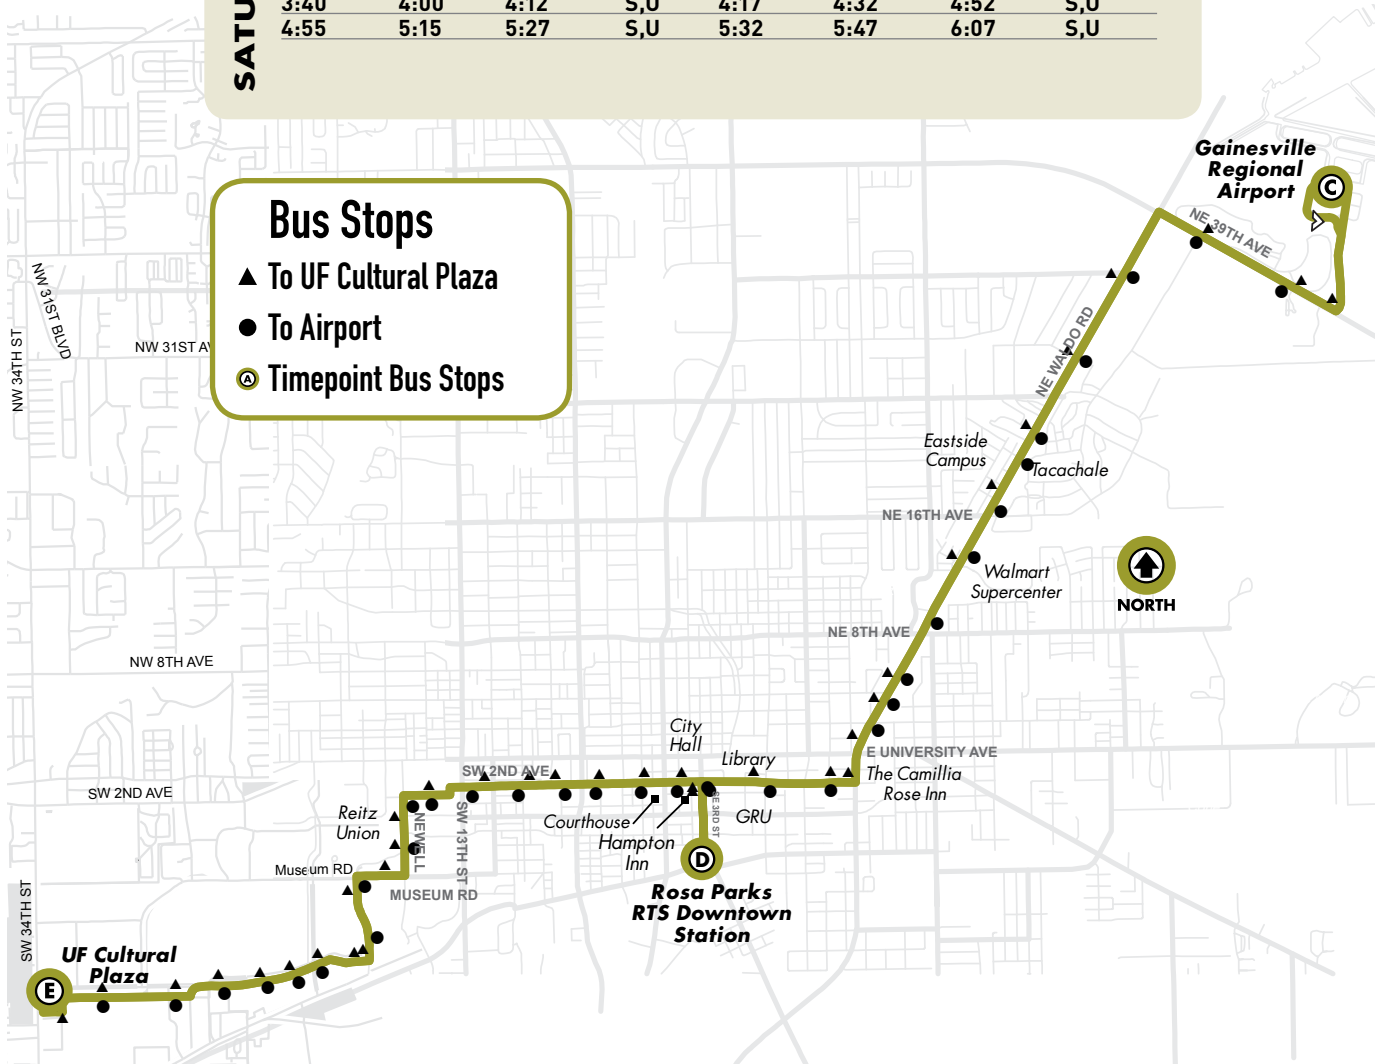

All routes are wheelchair accessible.

27

Downtown Station to NE Walmart Supercenter

Monday to Friday Every 60 min.

Saturday/Sunday No Service

Trip out of Rosa Park goes straight

Bus Stops

- ▲ To Downtown Station
- To NE Walmart Supercenter
- ⓐ Timepoint Bus Stops