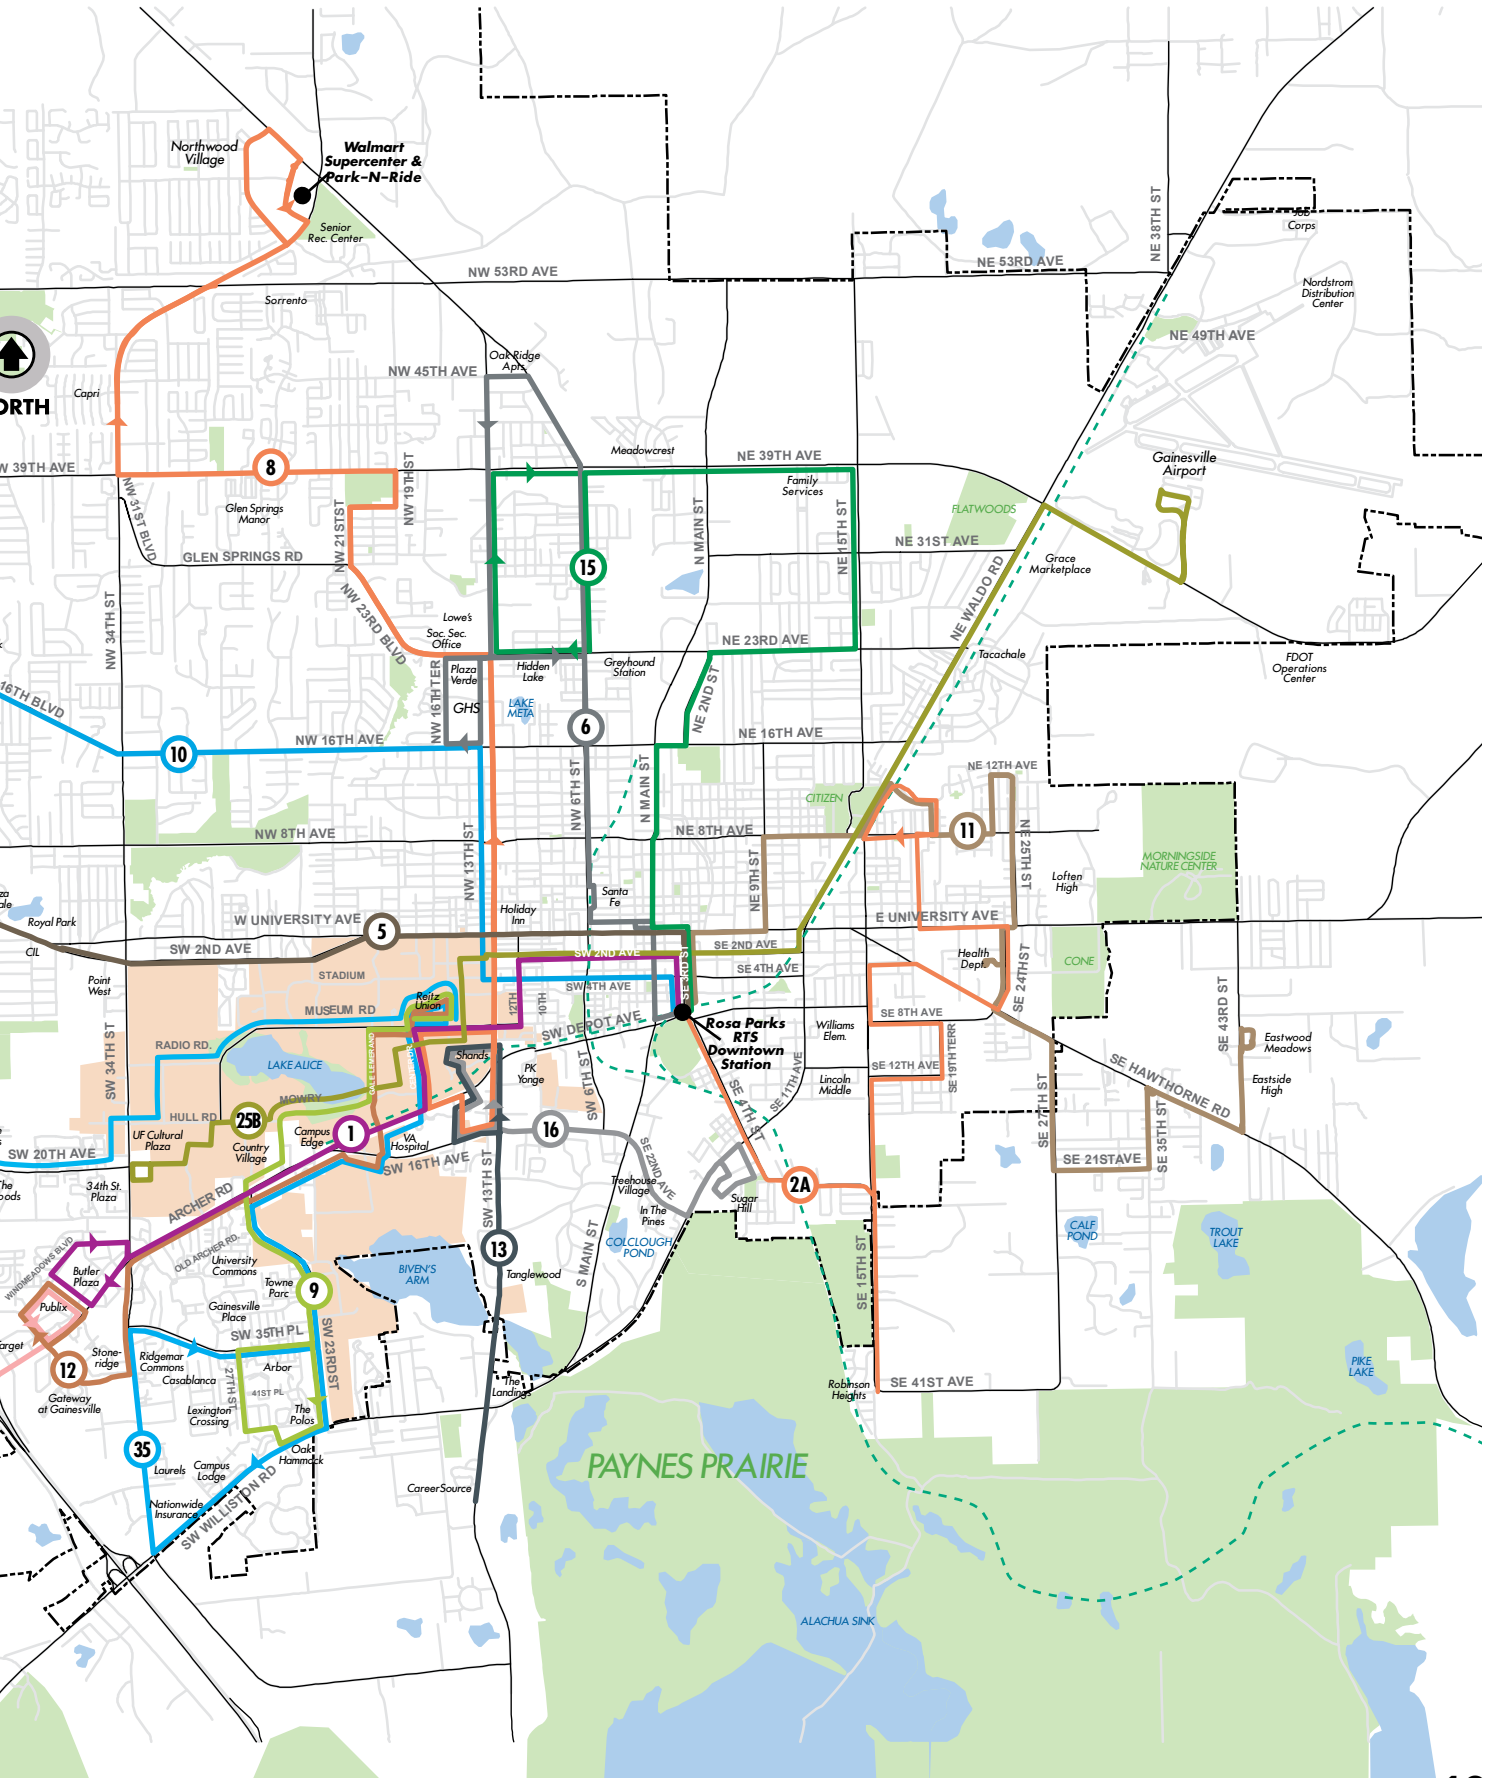

1

Downtown Station to Butler Plaza

Monday to Friday Every 15-30-60 min.

ROSA PARKS RTS
DOWNTOWN STATION

SHANDS

BUTLER PLAZA

BUTLER PLAZA

SHANDS