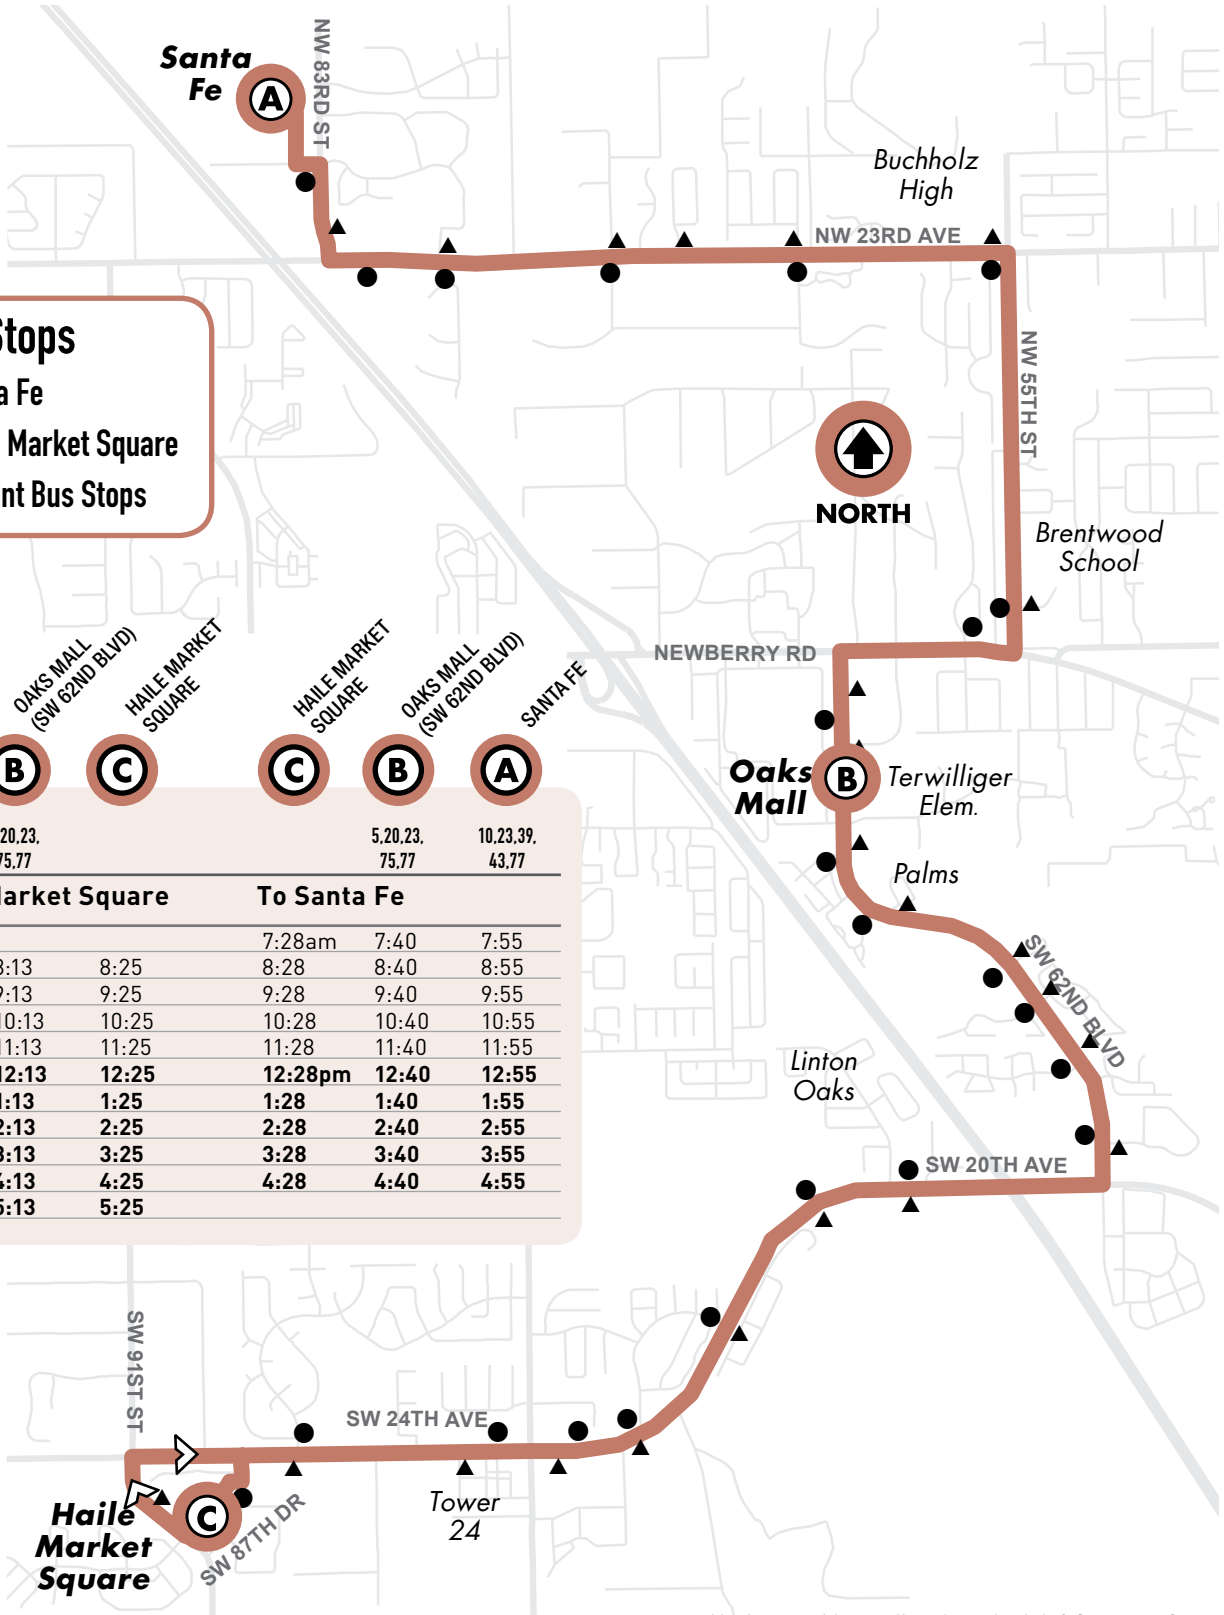

76

Santa Fe to Haile Market Square

Monday to Friday Every 60 min.

Saturday/Sunday No Service

Bus Stops

- ▲ To Santa Fe
- To Haile Market Square
- ⓐ Timepoint Bus Stops

MONDAY TO FRIDAY	To Haile Market Square			To Santa Fe		
	Timepoint A	Timepoint B	Timepoint C	Timepoint C	Timepoint B	Timepoint A
	10,23,39, 43,77	5,20,23, 75,77			5,20,23, 75,77	10,23,39, 43,77
8:00am	8:13	8:25		7:28am	7:40	7:55
9:00	9:13	9:25		8:28	8:40	8:55
10:00	10:13	10:25		9:28	9:40	9:55
11:00	11:13	11:25		10:28	10:40	10:55
12:00pm	12:13	12:25		11:28	11:40	11:55
1:00	1:13	1:25		12:28pm	12:40	12:55
2:00	2:13	2:25		1:28	1:40	1:55
3:00	3:13	3:25		2:28	2:40	2:55
4:00	4:13	4:25		3:28	3:40	3:55
5:00	5:13	5:25		4:28	4:40	4:55