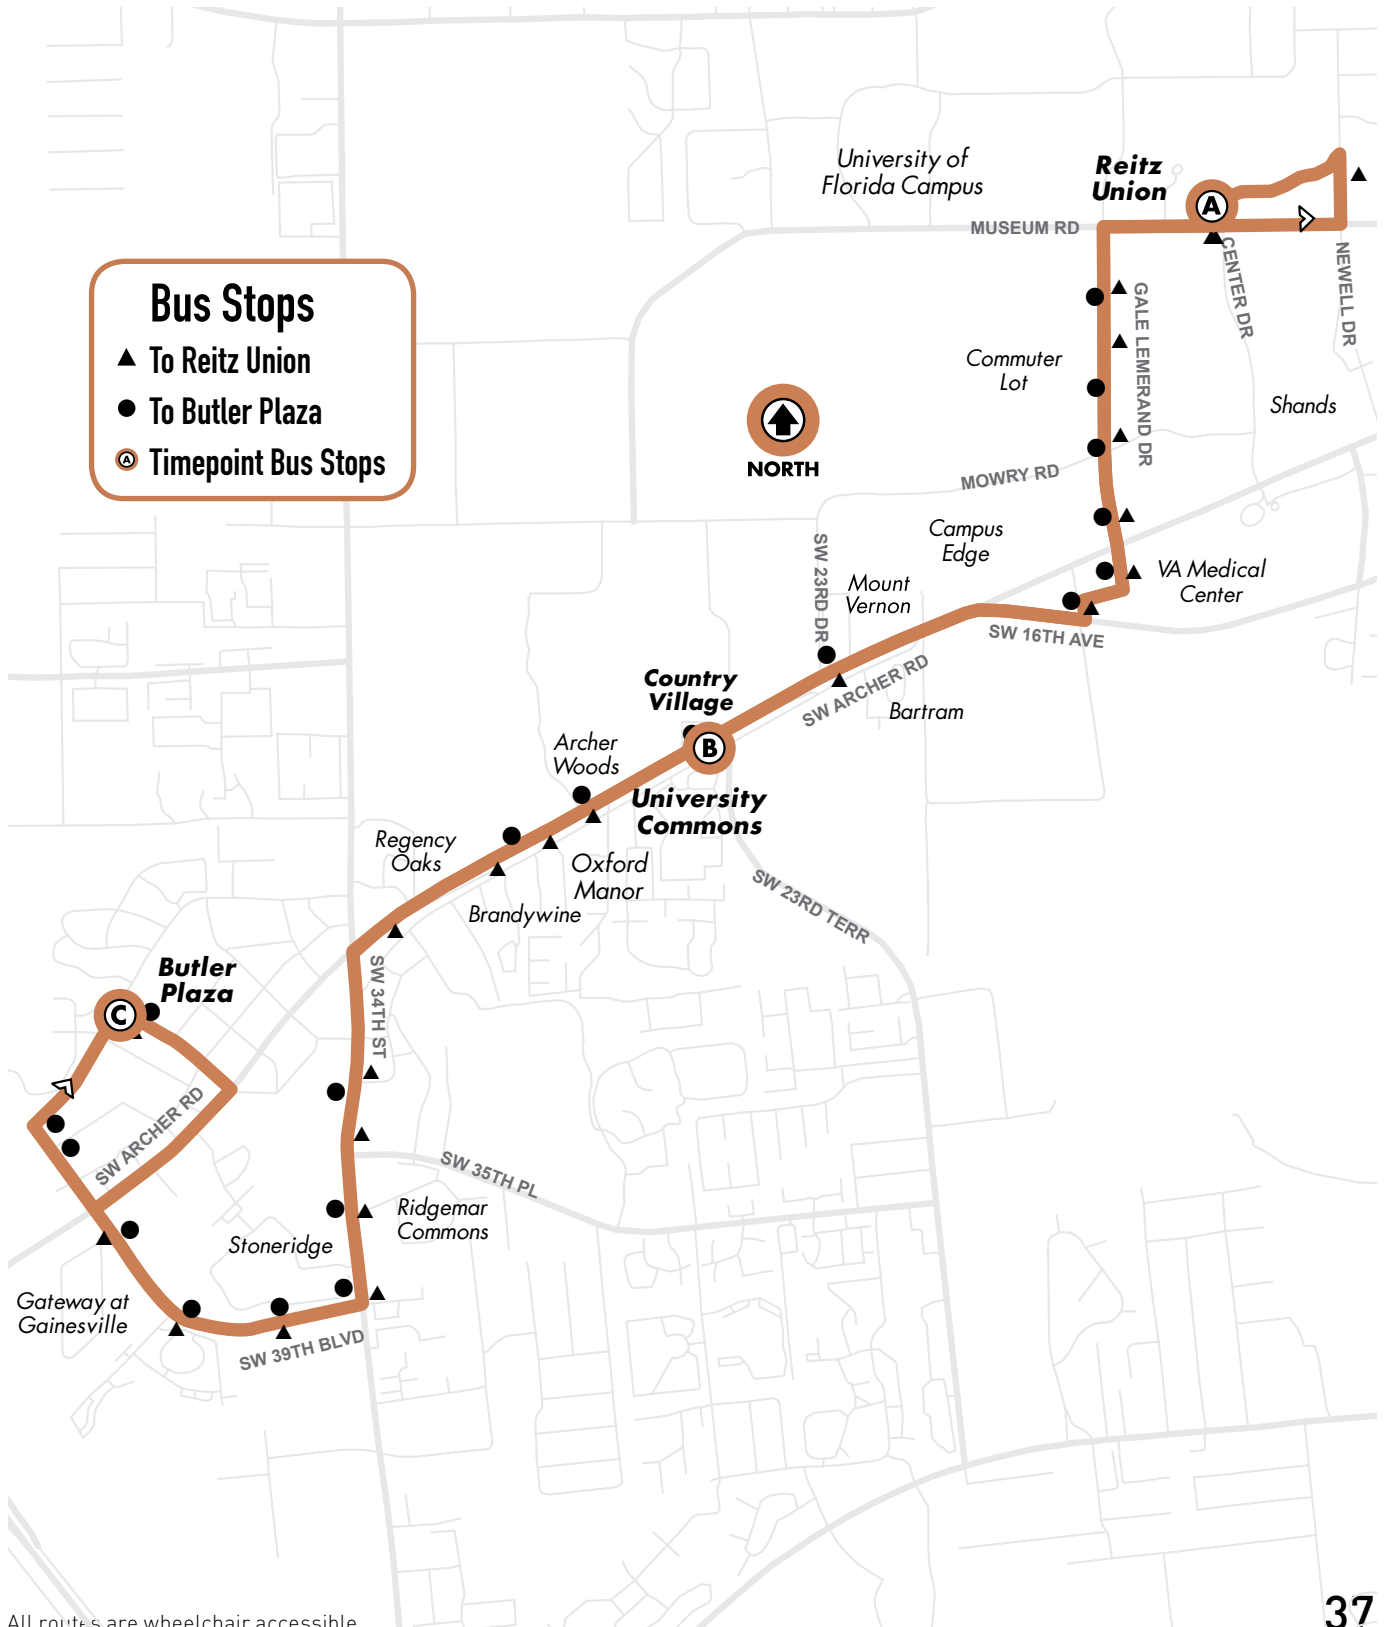

Monday to Friday Every 10-15-23 min.

Saturday/Sunday Refer to timetable on pg. 40

Reitz Union to Butler Plaza

12

All routes are wheelchair accessible.

Reitz Union to Butler Plaza

Monday to Friday Every 10-15-23 min.