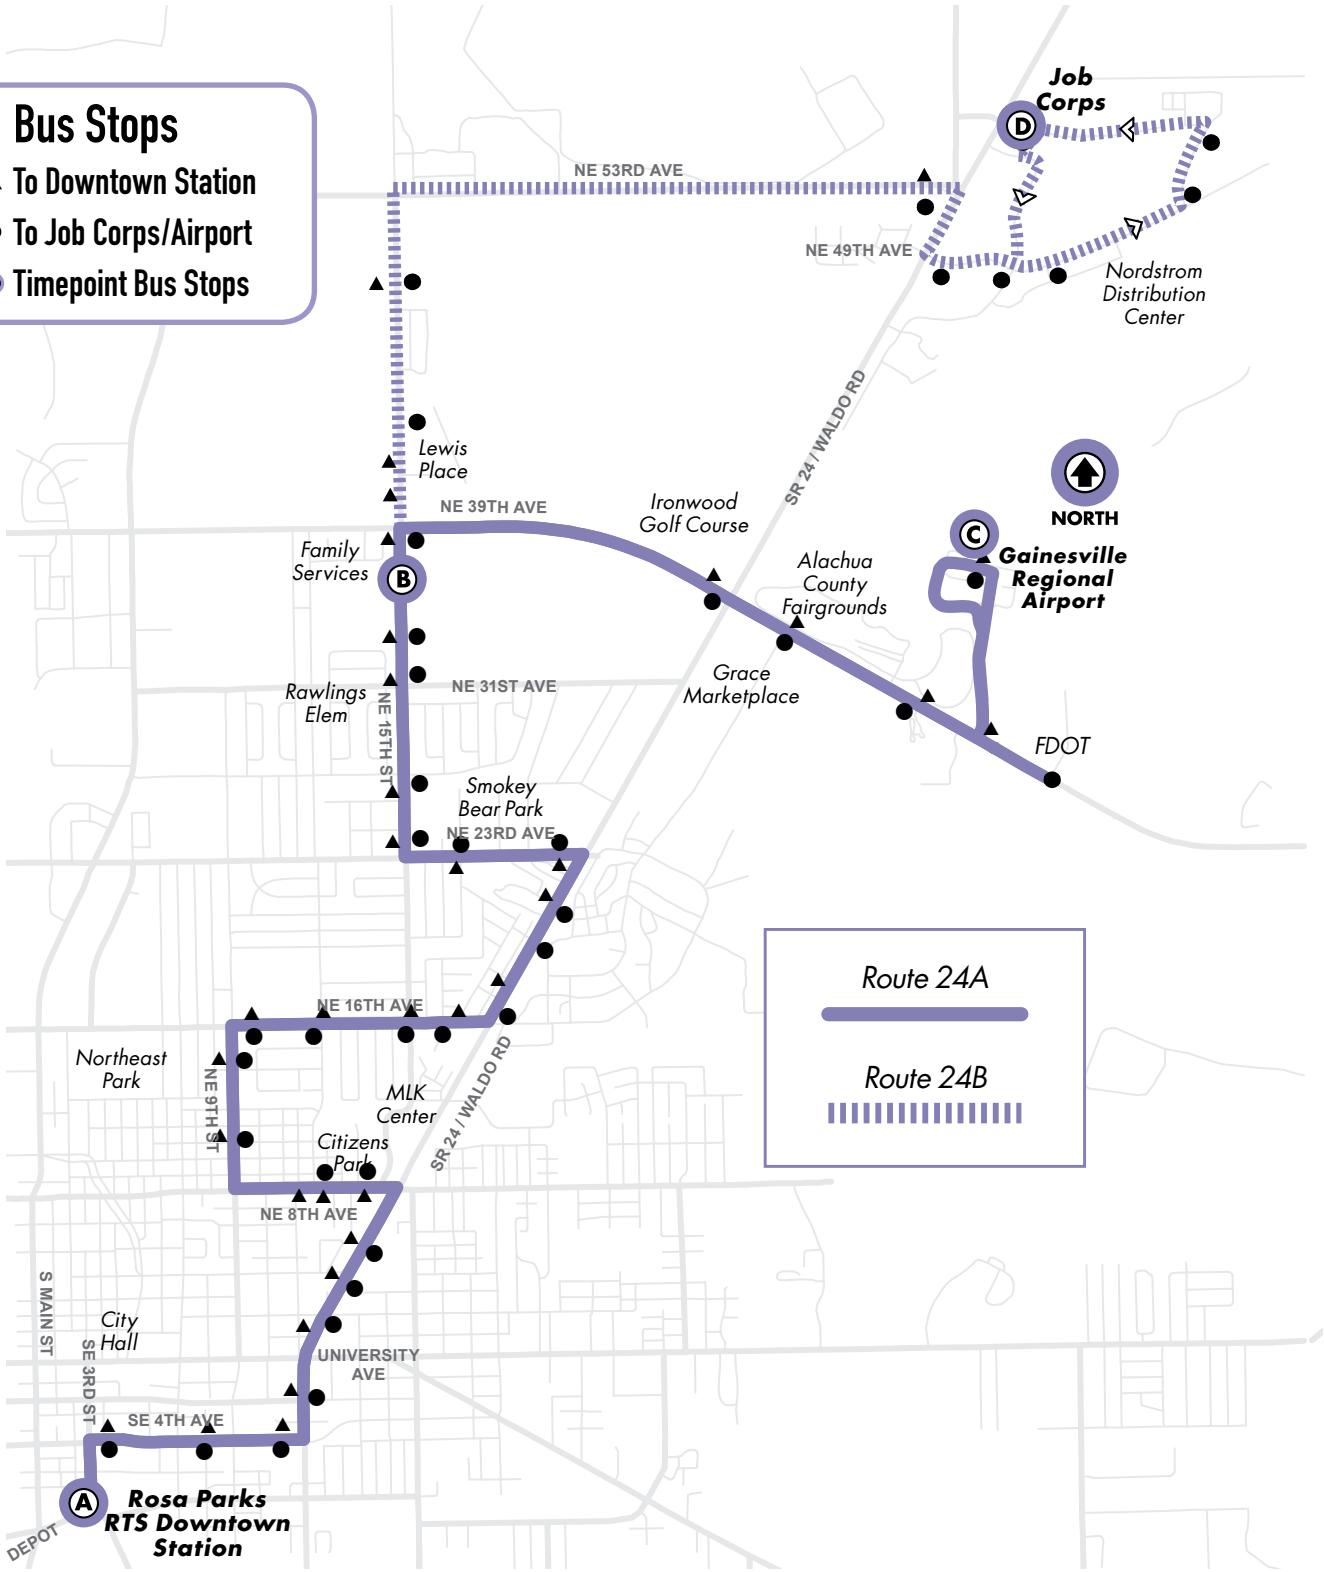

24

Downtown Station to Job Corps/Airport

Monday to Friday Every 30-60 min.

Saturday/Sunday No Service

Bus Stops

- ▲ To Downtown Station
- To Job Corps/Airport
- ⓐ Timepoint Bus Stops