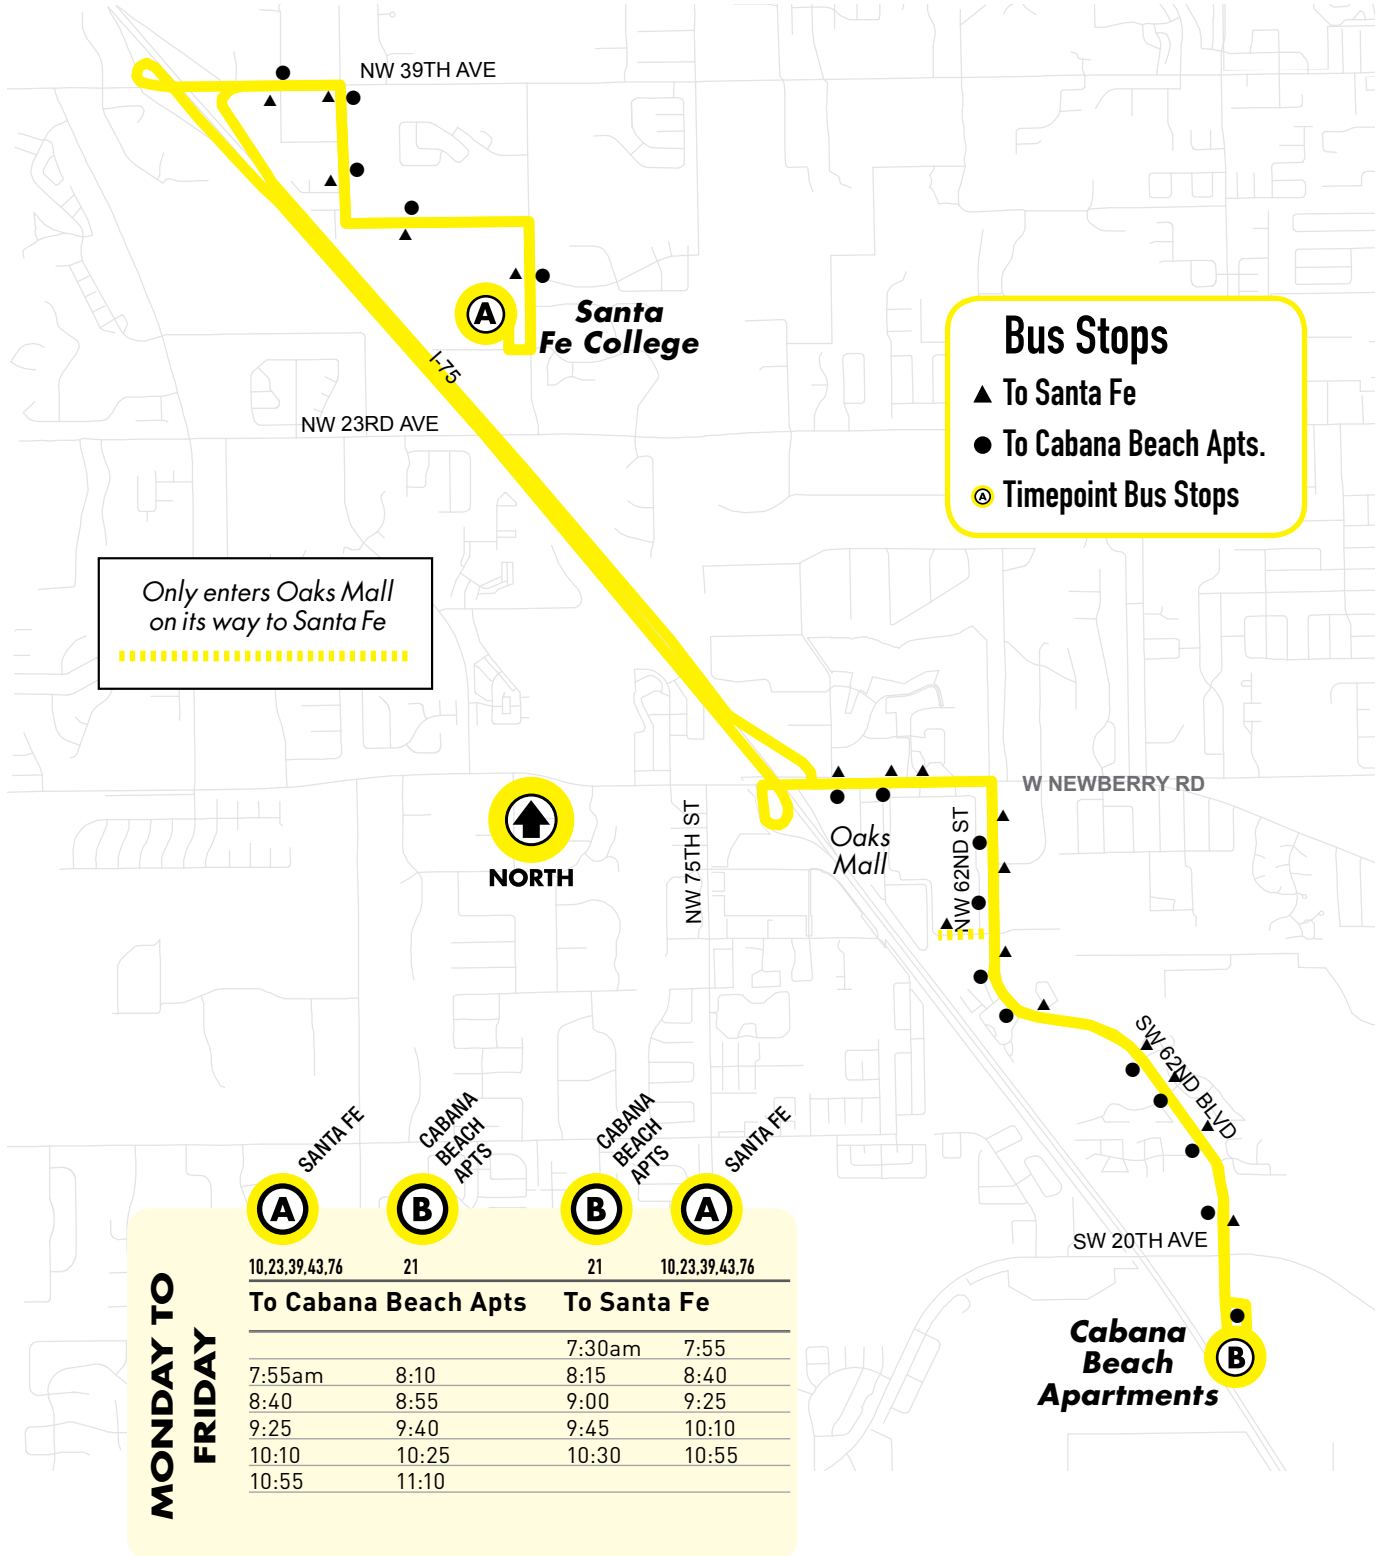

Monday to Friday Every 45 min.

Saturday/Sunday No Service

Santa Fe to Cabana Beach Apts.

All routes are wheelchair accessible.