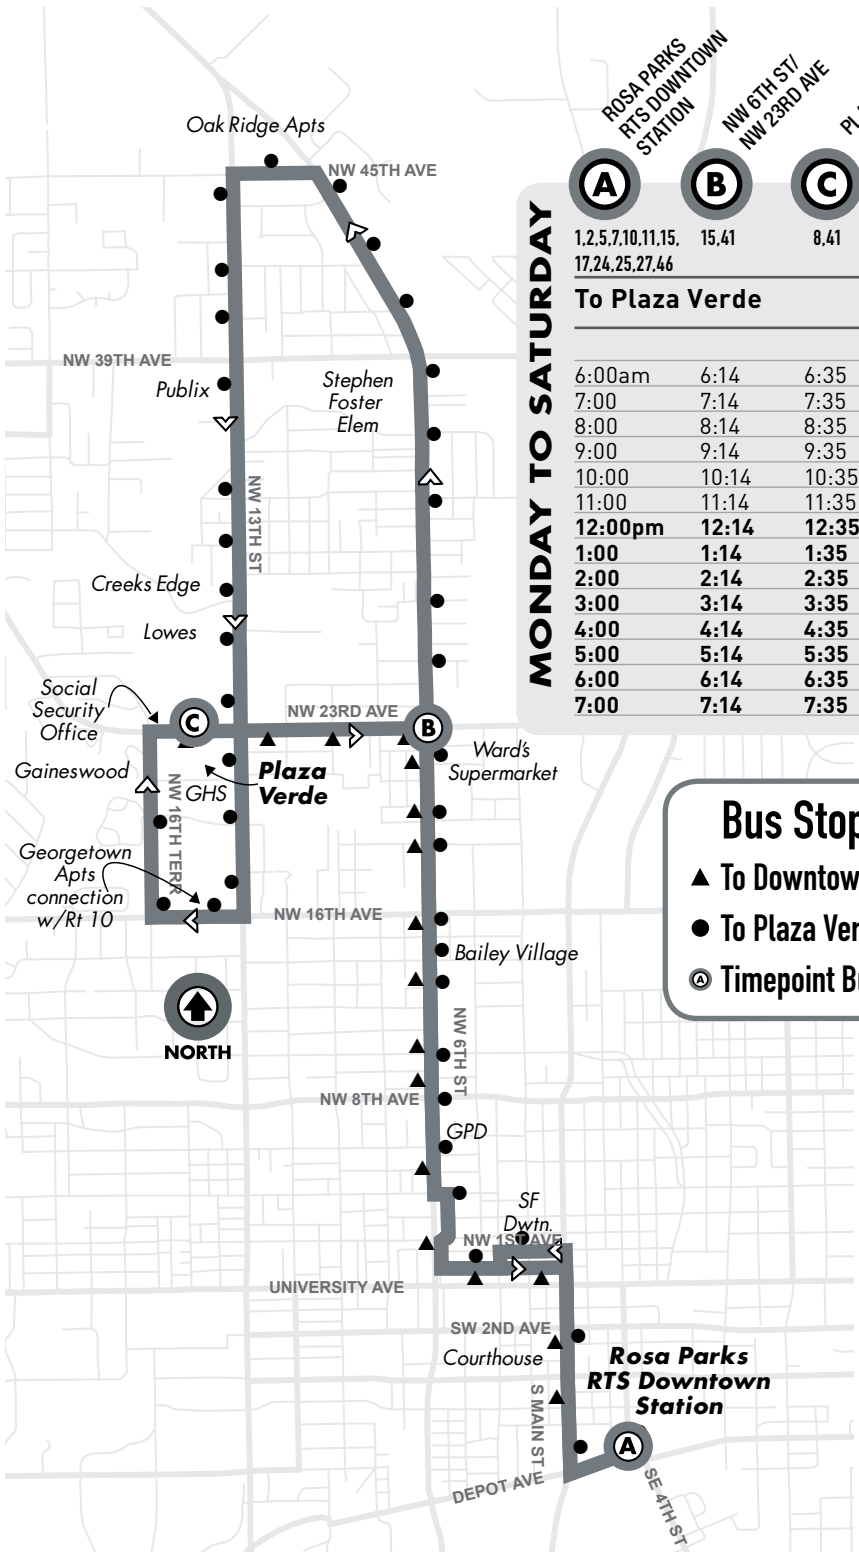

All routes are wheelchair accessible.

6

Downtown Station to Plaza Verde

Monday to Friday Every 60 min.

Saturday Every 120 min.

Sunday No Service

MONDAY TO SATURDAY

Timepoint	Timepoint	Timepoint	Timepoint	Timepoint	Timepoint
A	B	C	C	A	
1,2,5,7,10,11,15,17,24,25,27,46	15,41	8,41	8,41	1,2,5,7,10,11,15,17,24,25,27,46	
To Plaza Verde			To Downtown		
					R=RUNS ON REDUCED SERVICE DAYS S=SATURDAY SERVICE
			5:37am	5:55	R
6:00am	6:14	6:35	R	6:37	6:55
			R	7:37	7:55
8:00	8:14	8:35	R,S	8:37	8:55
9:00	9:14	9:35	R	9:37	9:55
10:00	10:14	10:35	R,S	10:37	10:55
11:00	11:14	11:35	R	11:37	11:55
12:00pm	12:14	12:35	R,S	12:37pm	12:55
1:00	1:14	1:35	R	1:37	1:55
2:00	2:14	2:35	R,S	2:37	2:55
3:00	3:14	3:35	R	3:37	3:55
4:00	4:14	4:35	R,S	4:37	4:55
5:00	5:14	5:35	R	5:37	5:55
6:00	6:14	6:35	R	6:37	6:55
7:00	7:14	7:35	R	7:37	7:55