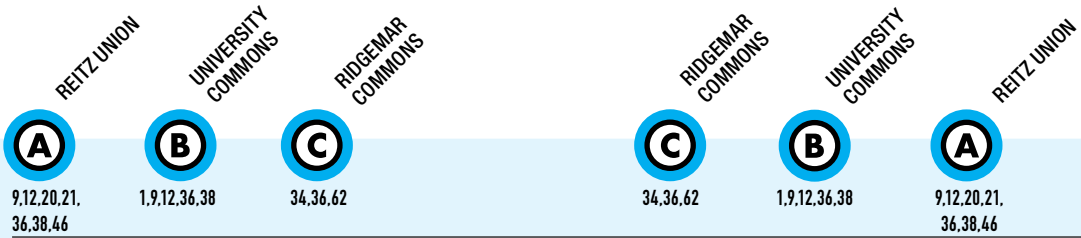

Monday to Friday Every 10-23-45 min.

Saturday/Sunday See timetable on pg. 69

Reitz Union to SW 35th Place

MONDAY TO FRIDAY

To SW 35th Place			To Reitz Union		
			R=RUNS ON REDUCED SERVICE DAYS		
		6:35am	6:35am	6:42	6:57
		6:45	6:45	6:52	7:07
		6:55	6:55	7:02	7:17
		7:05	7:05	7:12	7:27
		7:15	7:15	7:22	7:37
6:58	7:09	7:22	7:25	7:32	7:47
7:08	7:19	7:32	7:35	7:42	7:57
7:18	7:29	7:42	7:45	7:52	8:07
7:28	7:39	7:52	7:55	8:02	8:17
7:38	7:49	8:02	8:05	8:12	8:27
7:48	7:59	8:12	8:15	8:22	8:37
7:58	8:09	8:22	8:25	8:32	8:47
8:08	8:19	8:32	8:35	8:42	8:57
8:18	8:29	8:42	8:45	8:52	9:07
8:28	8:39	8:52	8:55	9:02	9:17
8:38	8:49	9:02	9:05	9:12	9:27
8:48	8:59	9:12	9:15	9:22	9:37
8:58	9:09	9:22	9:25	9:32	9:47
9:08	9:19	9:32	9:35	9:42	9:57
9:18	9:29	9:42	9:45	9:52	10:07
9:28	9:39	9:52	9:55	10:02	10:17
9:38	9:49	10:02	10:05	10:12	10:27
9:48	9:59	10:12	10:15	10:22	10:37
9:58	10:09	10:22	10:25	10:32	10:47
10:08	10:19	10:32	10:35	10:42	10:57
10:18	10:29	10:42	10:45	10:52	11:07
10:28	10:39	10:52	10:55	11:02	11:17
10:38	10:49	11:02	11:05	11:12	11:27
10:48	10:59	11:12	11:15	11:22	11:37
10:58	11:09	11:22	11:25	11:32	11:47
11:08	11:19	11:32	11:35	11:42	11:57
11:18	11:29	11:42	11:45	11:52	12:07pm
11:28	11:39	11:52	11:55	12:02	12:17
11:38	11:49	12:02pm	12:05	12:12	12:27
11:48	11:59	12:12	12:15	12:22	12:37
11:58	12:09	12:22	12:25	12:32	12:47
12:08	12:19	12:32	12:35	12:42	12:57
12:18	12:29	12:42	12:45	12:52	1:07
12:28	12:39	12:52	12:55	1:02	1:17
12:38	12:49	1:02	1:05	1:12	1:27
12:48	12:59	1:12	1:15	1:22	1:37
12:58	1:09	1:22	1:25	1:32	1:47
1:08	1:19	1:32	1:35	1:42	1:57
1:18	1:29	1:42	1:45	1:52	2:07
1:28	1:39	1:52	1:55	2:02	2:17

Continued on next page