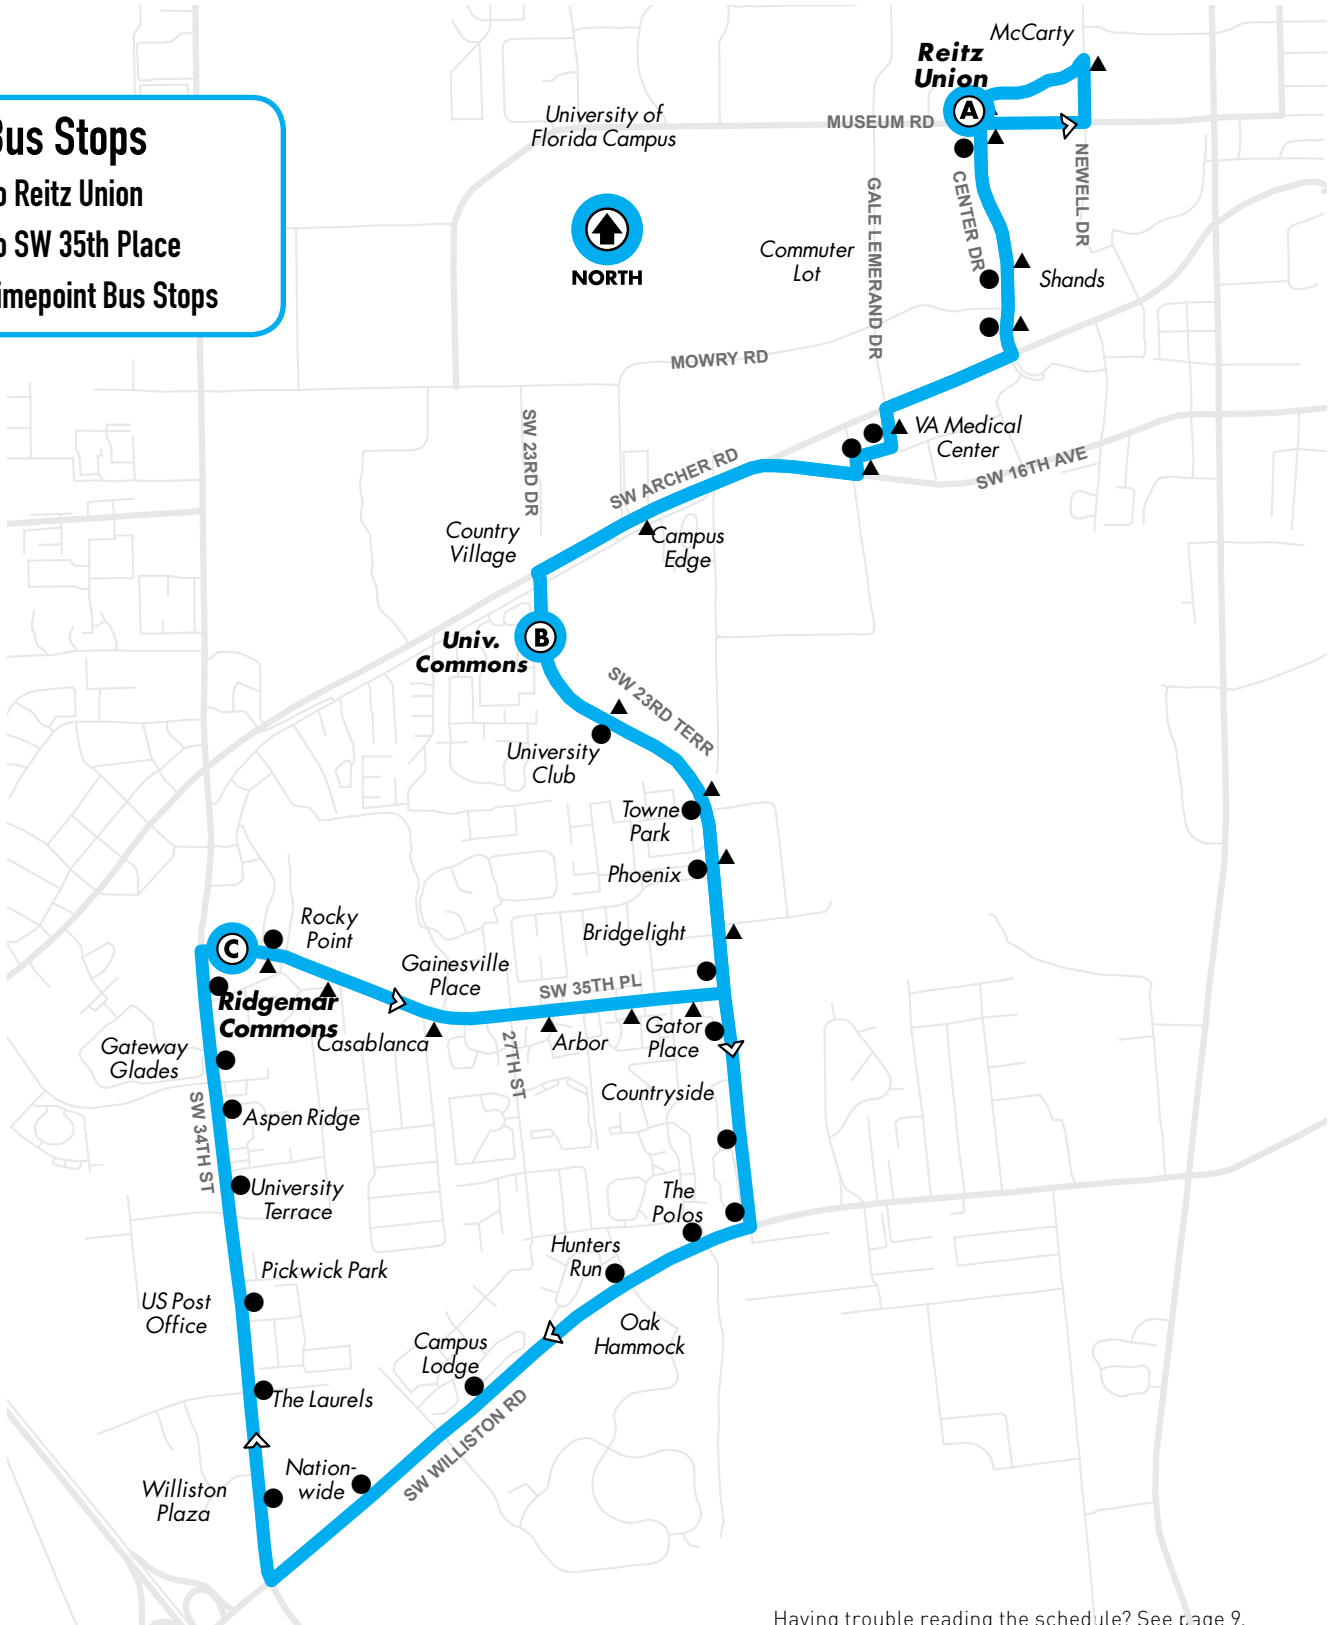

All routes are wheelchair accessible.

35

Reitz Union to SW 35th Place

Monday to Friday Every 10-23-45 min.

Saturday/Sunday See timetable on pg. 69

Bus Stops

- ▲ To Reitz Union
- To SW 35th Place
- ⓐ Timepoint Bus Stops