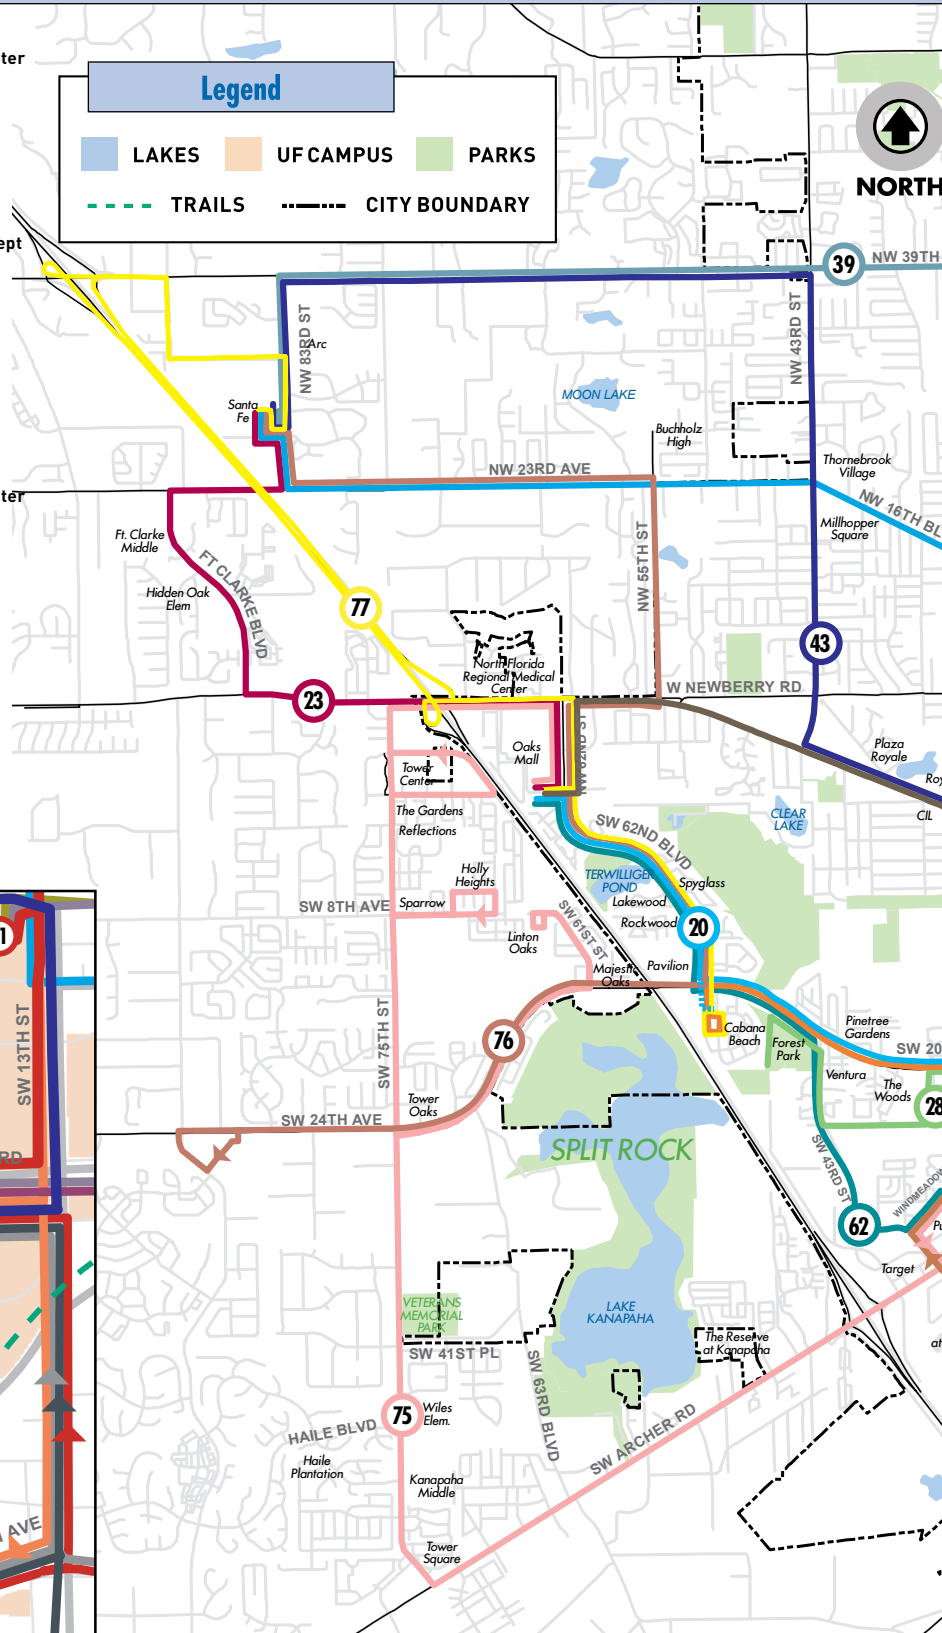

- 1 Rosa Parks RTS Downtown Station to Butler Plaza
- 2A Rosa Parks RTS Downtown Station to NE Walmart Supercenter
- 2B Rosa Parks RTS Downtown Station to N Main Post Office
- 5 Rosa Parks RTS Downtown Station to Oaks Mall
- 6 Rosa Parks RTS Downtown Station to Plaza Verde
- 7 Rosa Parks RTS Downtown Station to Eastwood Meadows
- 8 Shands to North Walmart Supercenter
- 9 Reitz Union to Hunters Run
- 10 Rosa Parks RTS Downtown Station to Santa Fe
- 11 Rosa Parks Downtown Sta. to Eastwood Meadows/Health Dept
- 12 Reitz Union to Butler Plaza
- 13 Beatz Towers to CareerSource
- 15 Rosa Parks RTS Downtown Station to NW 13th St
- 16 Beatz Towers to Sugar Hill
- 17 Beatz Towers to Rosa Parks RTS Downtown Station
- 20 Reitz Union to Oaks Mall
- 21 Reitz Union to Cabana Beach
- 23 Oaks Mall to Santa Fe (via Fort Clarke Blvd.)
- 24 Rosa Parks RTS Downtown Station to Job Corps/Airport
- 25A UF Commuter Lot to Airport
- 27 Rosa Parks RTS Downtown Station to NE Walmart Supercenter
- 28 The Hub to Forest Park
- 34 The Hub to Lexington Crossing
- 35 Reitz Union to SW 35th Place
- 36 Reitz Union to SW 34th St Post Office
- 38 The Hub to Gainesville Place
- 38T The Hub to Old Archer Rd at SW 34th St
- 39 Santa Fe to Airport
- 41 Beatz Towers to N Walmart Supercenter
- 43 Shands to Santa Fe
- 46 Reitz Union to Rosa Parks RTS Downtown Station
- 62 Oaks Mall to Lexington Crossing
- 75 Oaks Mall to Butler Plaza
- 76 Santa Fe to Haile Market Square
- 77 Santa Fe to Cabana Beach Apts

Legend

LAKES	UFCAMPUS	PARKS
TRAILS	CITY BOUNDARY