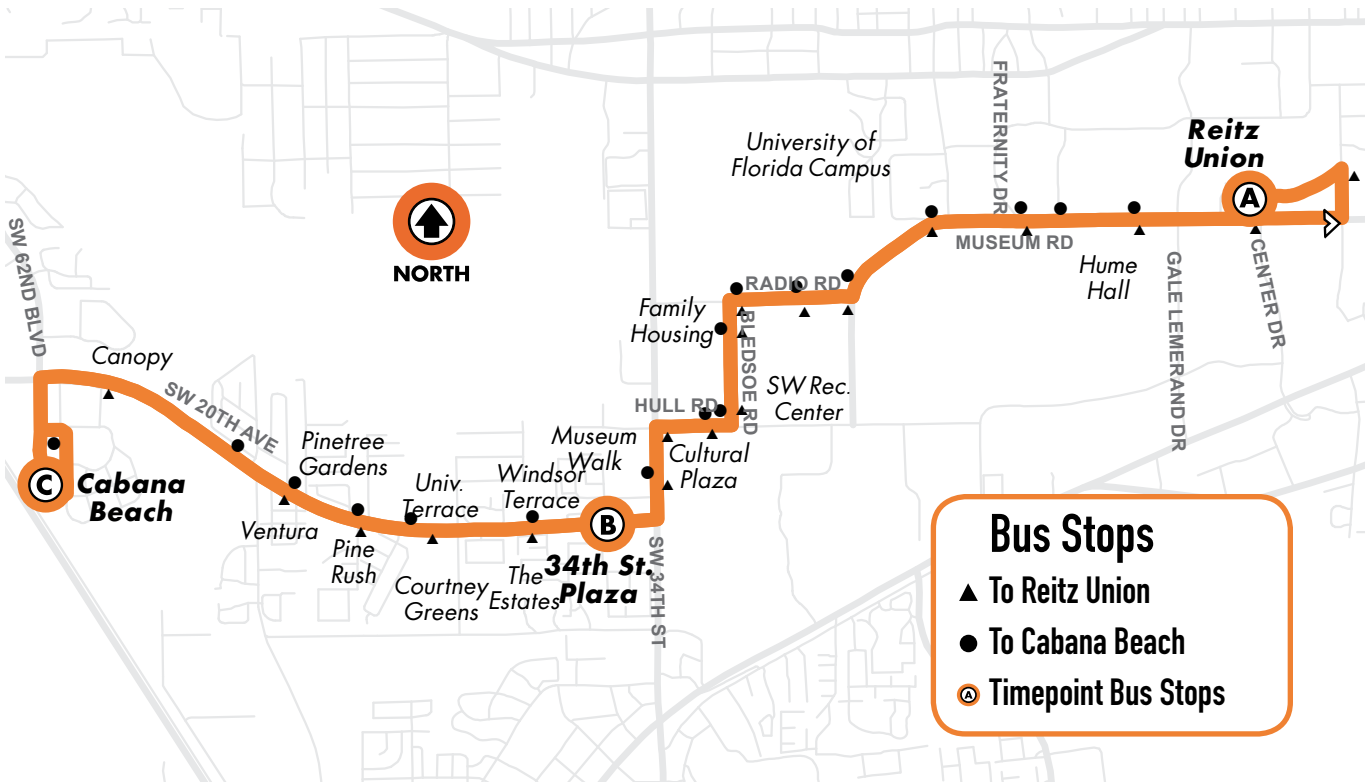

21

Reitz Union to Cabana Beach

Monday to Friday Every 10-20-30 min.

Saturday/Sunday No Service

MONDAY TO FRIDAY	TO CABANA BEACH			TO REITZ UNION		
	REITZ UNION A 9,12,20,35, 36,38,46	34TH STREET PLAZA B 20,28,34	CABANA BEACH C 20,62,77	CABANA BEACH C 20,62,77	34TH STREET PLAZA B 20,28,34	REITZ UNION A 9,12,20,35, 36,38,46
				6:30am	6:40	6:55
				6:50	7:00	7:15
				7:10	7:20	7:35
6:55am	7:05	7:15	7:20	7:20	7:30	7:45
7:05	7:15	7:25	7:30	7:30	7:40	7:55
7:15	7:25	7:35	7:40	7:40	7:50	8:05
7:25	7:35	7:45	7:50	7:50	8:00	8:15
7:35	7:45	7:55	8:00	8:00	8:10	8:25
7:45	7:55	8:05	8:10	8:10	8:20	8:35
7:55	8:05	8:15	8:20	8:20	8:30	8:45
8:05	8:15	8:25	8:30	8:30	8:40	8:55
8:15	8:25	8:35	8:40	8:40	8:50	9:05
8:25	8:35	8:45	8:50	8:50	9:00	9:15
8:35	8:45	8:55	9:00	9:00	9:10	9:25
8:45	8:55	9:05	9:10	9:10	9:20	9:35
8:55	9:05	9:15	9:20	9:20	9:30	9:45
9:05	9:15	9:25	9:30	9:30	9:40	9:55

Continued on next page