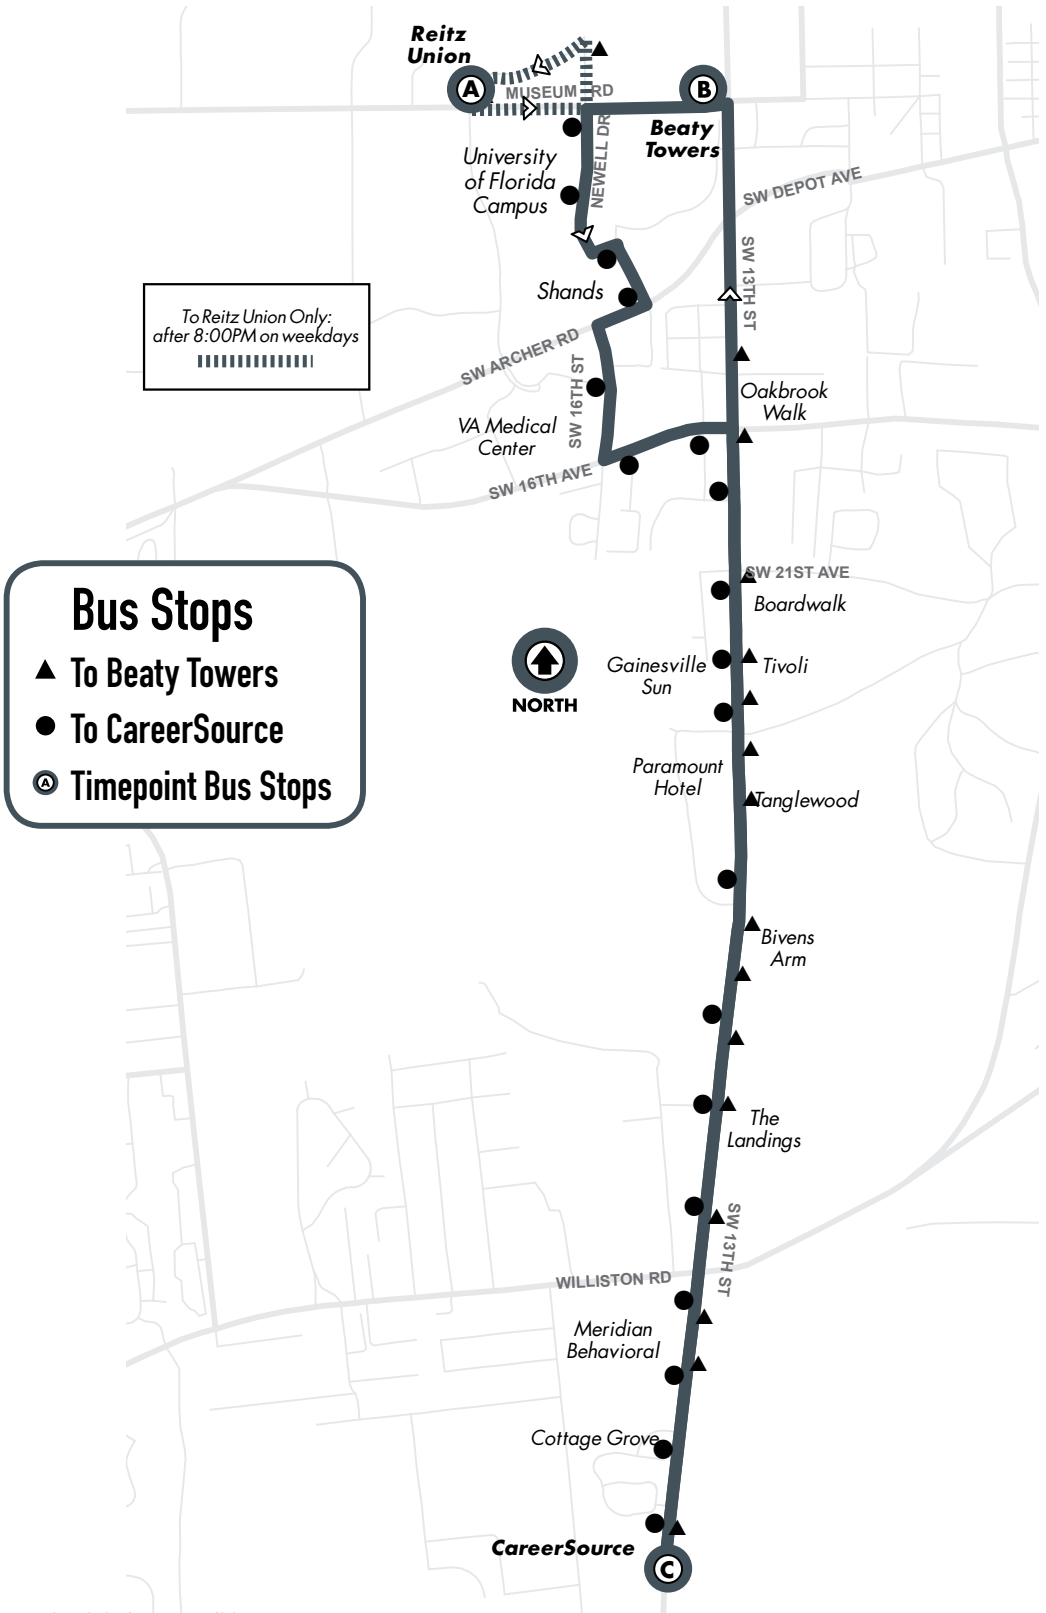

Monday to Friday Every 10-20-30 min.

Beaty Towers to CareerSource

13

All routes are wheelchair accessible.