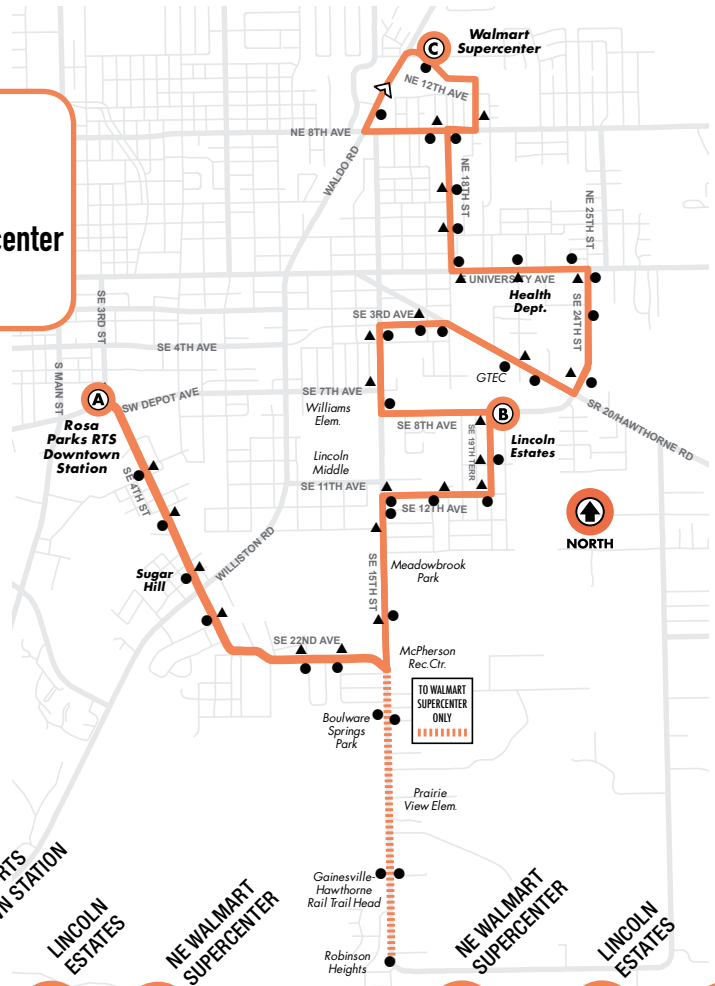

2A

Downtown Station to NE Walmart Supercenter

Monday to Friday Every 60 min.

Saturday Every 60 min.

Sunday No Service

Bus Stops

- ▲ To Downtown Station
- To NE Walmart Supercenter
- Ⓐ Timepoint Bus Stops

A	B	C	C	B	A
1,5,6,7,10,11,15, 17,24,25,27,46	11, 27	11, 27	11, 27	1,5,6,7,10,11,15, 17,24,25,27,46	

	To NE Walmart Supercenter			To Downtown			R=RUNS ON REDUCED SERVICE DAYS	
	Time	Time	Time	Time	Time	Time		
MONDAY TO SATURDAY	6:00am	6:15	6:29	R	5:29am	5:44	5:55	R
	7:00	7:15	7:29	R,S	6:29	6:44	6:55	R
	8:00	8:15	8:29	R,S	7:29	7:44	7:55	R,S
	9:00	9:15	9:29	R,S	8:29	8:44	8:55	R,S
	10:00	10:15	10:29	R,S	9:29	9:44	9:55	R,S
	11:00	11:15	11:29	R,S	10:29	10:44	10:55	R,S
	12:00pm	12:15	12:29	R,S	11:29	11:44	11:55	R,S
	1:00	1:15	1:29	R,S	12:29pm	12:44	12:55	R,S
	2:00	2:15	2:29	R,S	1:29	1:44	1:55	R,S
	3:00	3:15	3:29	R,S	2:29	2:44	2:55	R,S
	4:00	4:15	4:29	R,S	3:29	3:44	3:55	R,S
	5:00	5:15	5:29	R,S	4:29	4:44	4:55	R,S
	6:00	6:15	6:29	R	5:29	5:44	5:55	R,S
	7:00	7:15	7:29	R	6:29	6:44	6:55	R
				7:29	7:44	7:55	R	

SATURDAY