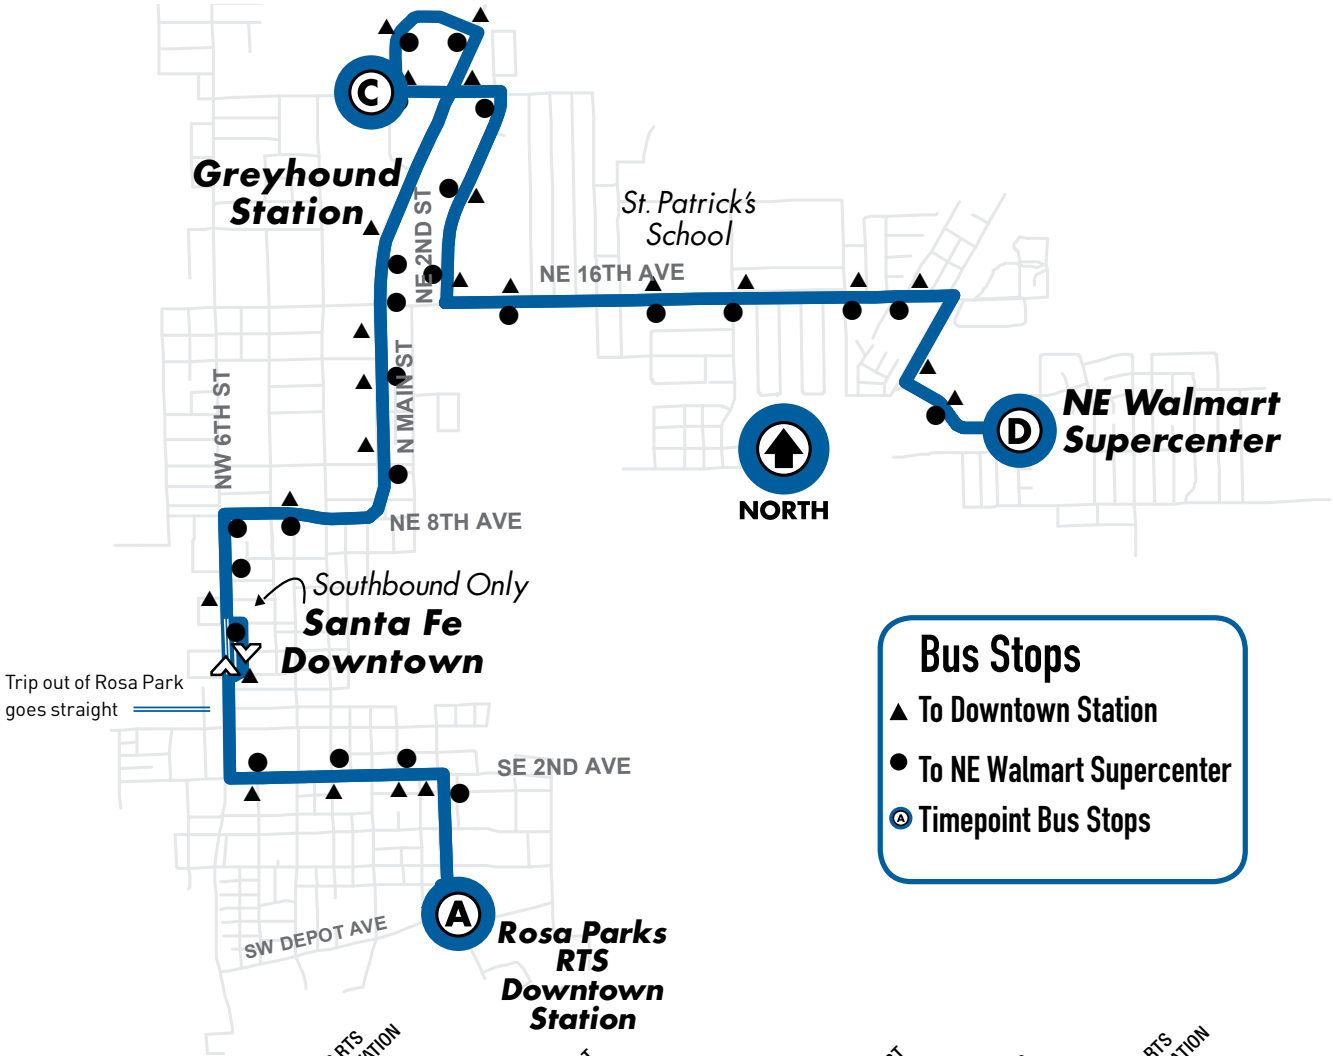

All routes are wheelchair accessible.

27

Downtown Station to NE Walmart Supercenter

Monday to Friday Every 60 min.

Saturday/Sunday No Service

Trip out of Rosa Park goes straight

Bus Stops

- ▲ To Downtown Station
- To NE Walmart Supercenter
- ⓐ Timepoint Bus Stops