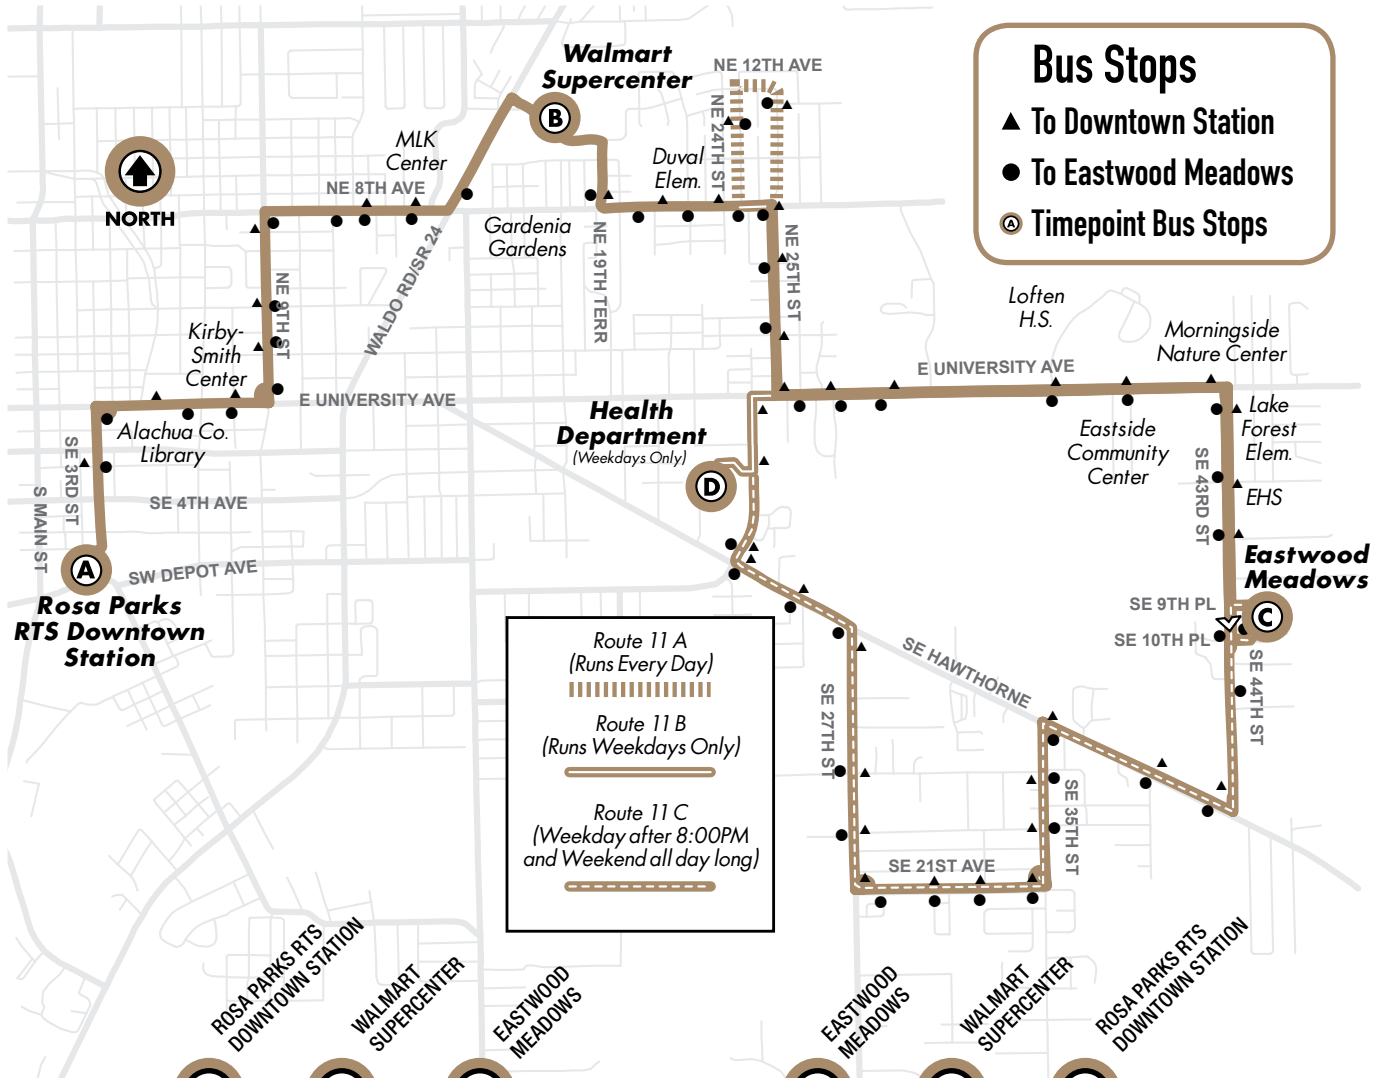

11

Downtown Station to Eastwood Meadows

Monday to Friday Every 30-60 min.

Saturday Every 70 min.

Sunday Every 70 min.

Bus Stops

- ▲ To Downtown Station
- To Eastwood Meadows
- ⓐ Timepoint Bus Stops

SATURDAY & SUNDAY	To Eastwood Meadows			To Downtown			S=SATURDAY SERVICE U=SUNDAY SERVICE
	A	B	C	C	B	A	
1,2,5,6,7,10,15, 17,24,25,27,46	2,27	7	7	2,27	1,2,5,6,7,10,15, 17,24,25,27,46		
6:50am	7:03	7:22	S	7:22am	7:37	7:55	S
8:00	8:13	8:32	S	8:32	8:47	9:05	S
9:10	9:23	9:42	S	9:42	9:57	10:15	S,U
10:20	10:33	10:52	S,U	10:52	11:07	11:25	S,U
11:30	11:43	12:02pm	S,U	12:02pm	12:17	12:35	S,U
12:40	12:53	1:12	S,U	1:12	1:27	1:45	S,U
1:50	2:03	2:22	S,U	2:22	2:37	2:55	S,U
3:00	3:13	3:32	S,U	3:32	3:47	4:05	S,U
4:10	4:23	4:42	S,U	4:42	4:57	5:15	S,U
5:20	5:33	5:52	S,U