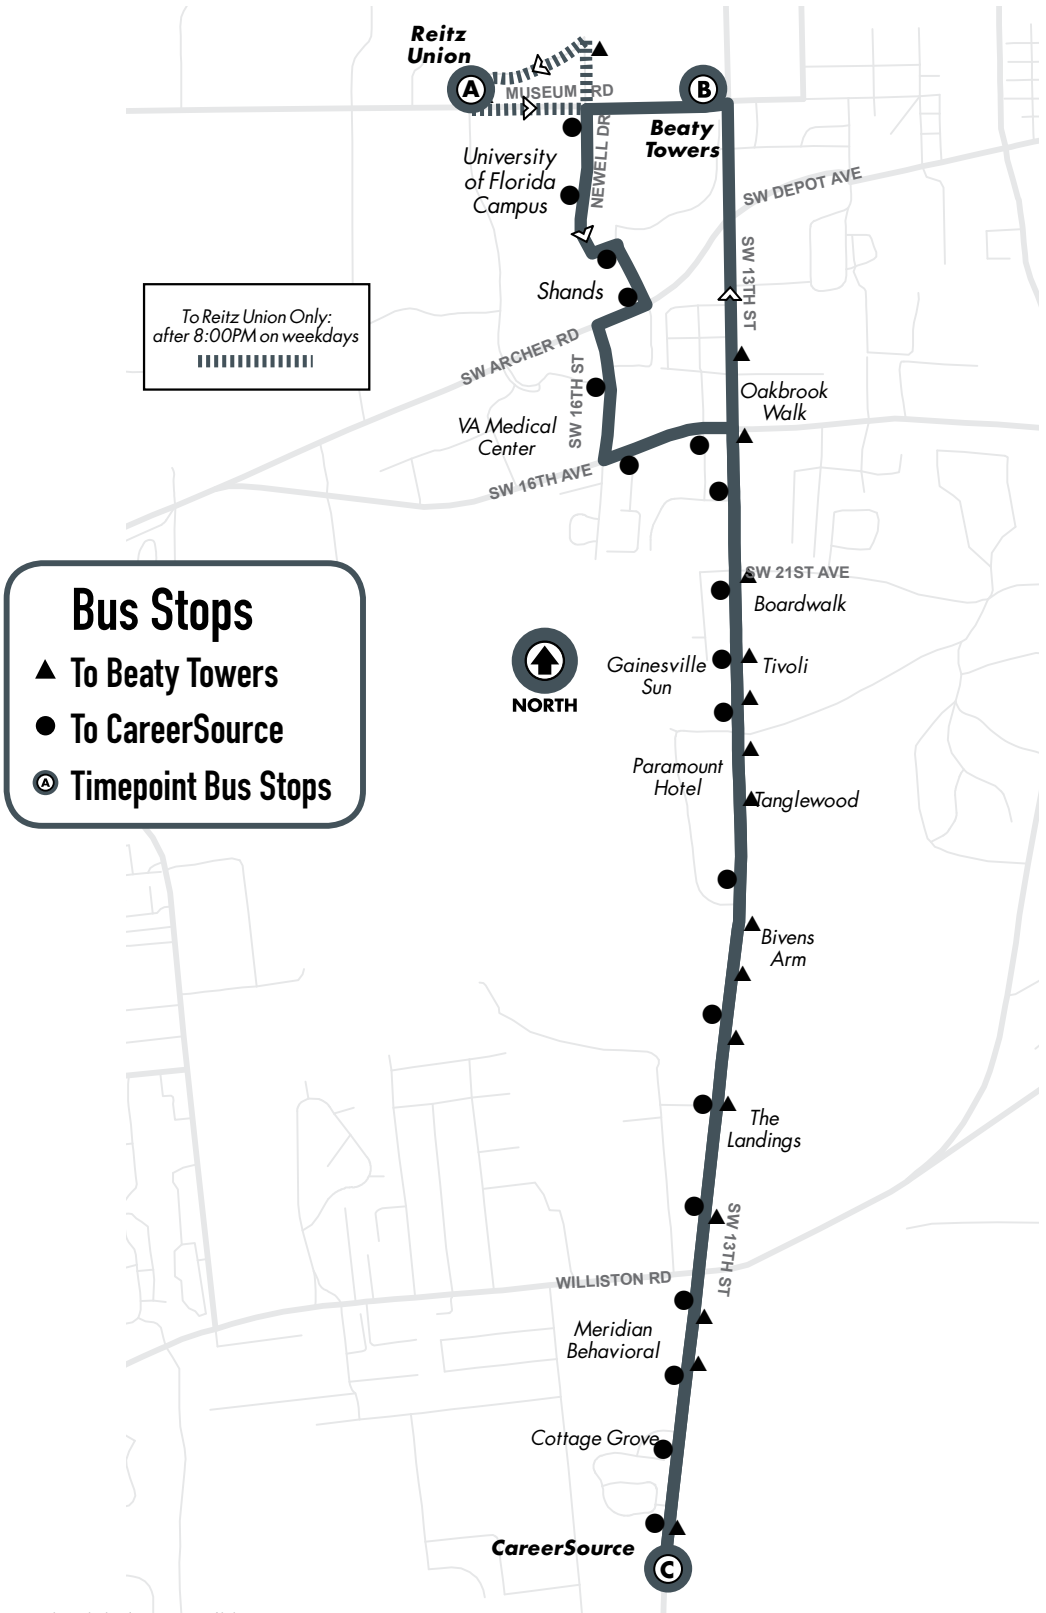

Monday to Friday Every 10-20-30 min.

Beaty Towers to CareerSource

13

All routes are wheelchair accessible.

13

Beaty Towers to CareerSource

Monday to Friday Every 10-20-30 min.

MONDAY TO FRIDAY