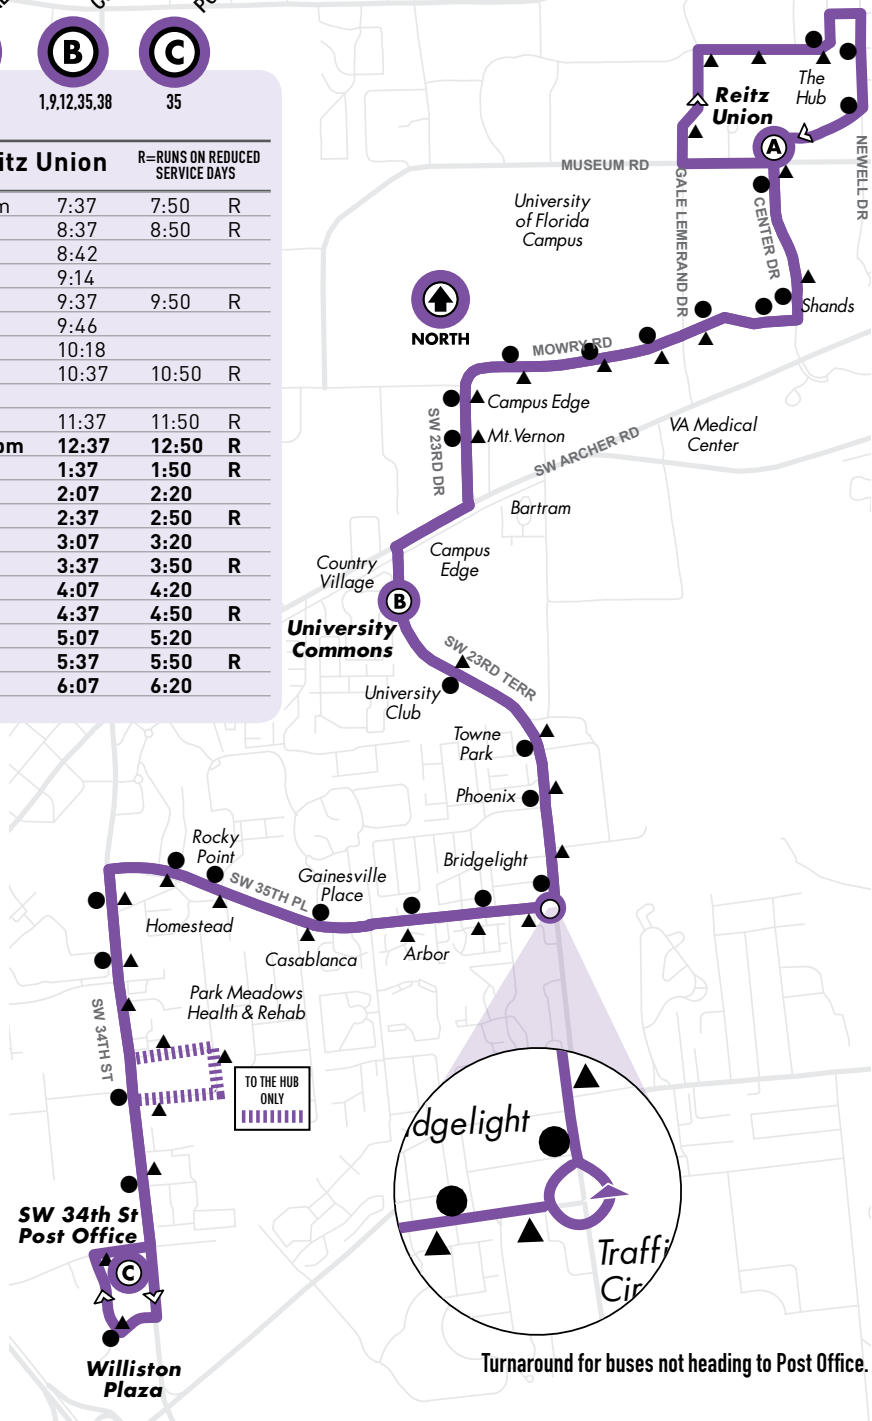

36

Reitz Union to SW 34th St. Post Office

Monday to Friday Every 30 min.
Saturday/Sunday No Service

MONDAY TO FRIDAY

To 34th St Post Office			To Reitz Union			R=RUNS ON REDUCED SERVICE DAYS	
6:55am	7:08	7:25	R	7:25am	7:37	7:50	R
7:55	8:08	8:25	R	8:25	8:37	8:50	R
	8:10	8:27		8:30	8:42		
	8:42	8:59		9:02	9:14		
8:55	9:08	9:25	R	9:25	9:37	9:50	R
	9:14	9:31		9:34	9:46		
	9:46	10:03		10:06	10:18		
9:55	10:08	10:25	R	10:25	10:37	10:50	R
	10:18	10:35					
10:55	11:08	11:25	R	11:25	11:37	11:50	R
11:55	12:08pm	12:25	R	12:25pm	12:37	12:50	R
12:55	1:08	1:25	R	1:25	1:37	1:50	R
				1:55	2:07	2:20	
1:55	2:08	2:25	R	2:25	2:37	2:50	R
2:25	2:38	2:55		2:55	3:07	3:20	
2:55	3:08	3:25	R	3:25	3:37	3:50	R
3:25	3:38	3:55		3:55	4:07	4:20	
3:55	4:08	4:25	R	4:25	4:37	4:50	R
4:25	4:38	4:55		4:55	5:07	5:20	
4:55	5:08	5:25	R	5:25	5:37	5:50	R
5:25	5:38	5:55		5:55	6:07	6:20	

Bus Stops

- ▲ To Reitz Union
- To Post Office
- ⓐ Timepoint Bus Stops