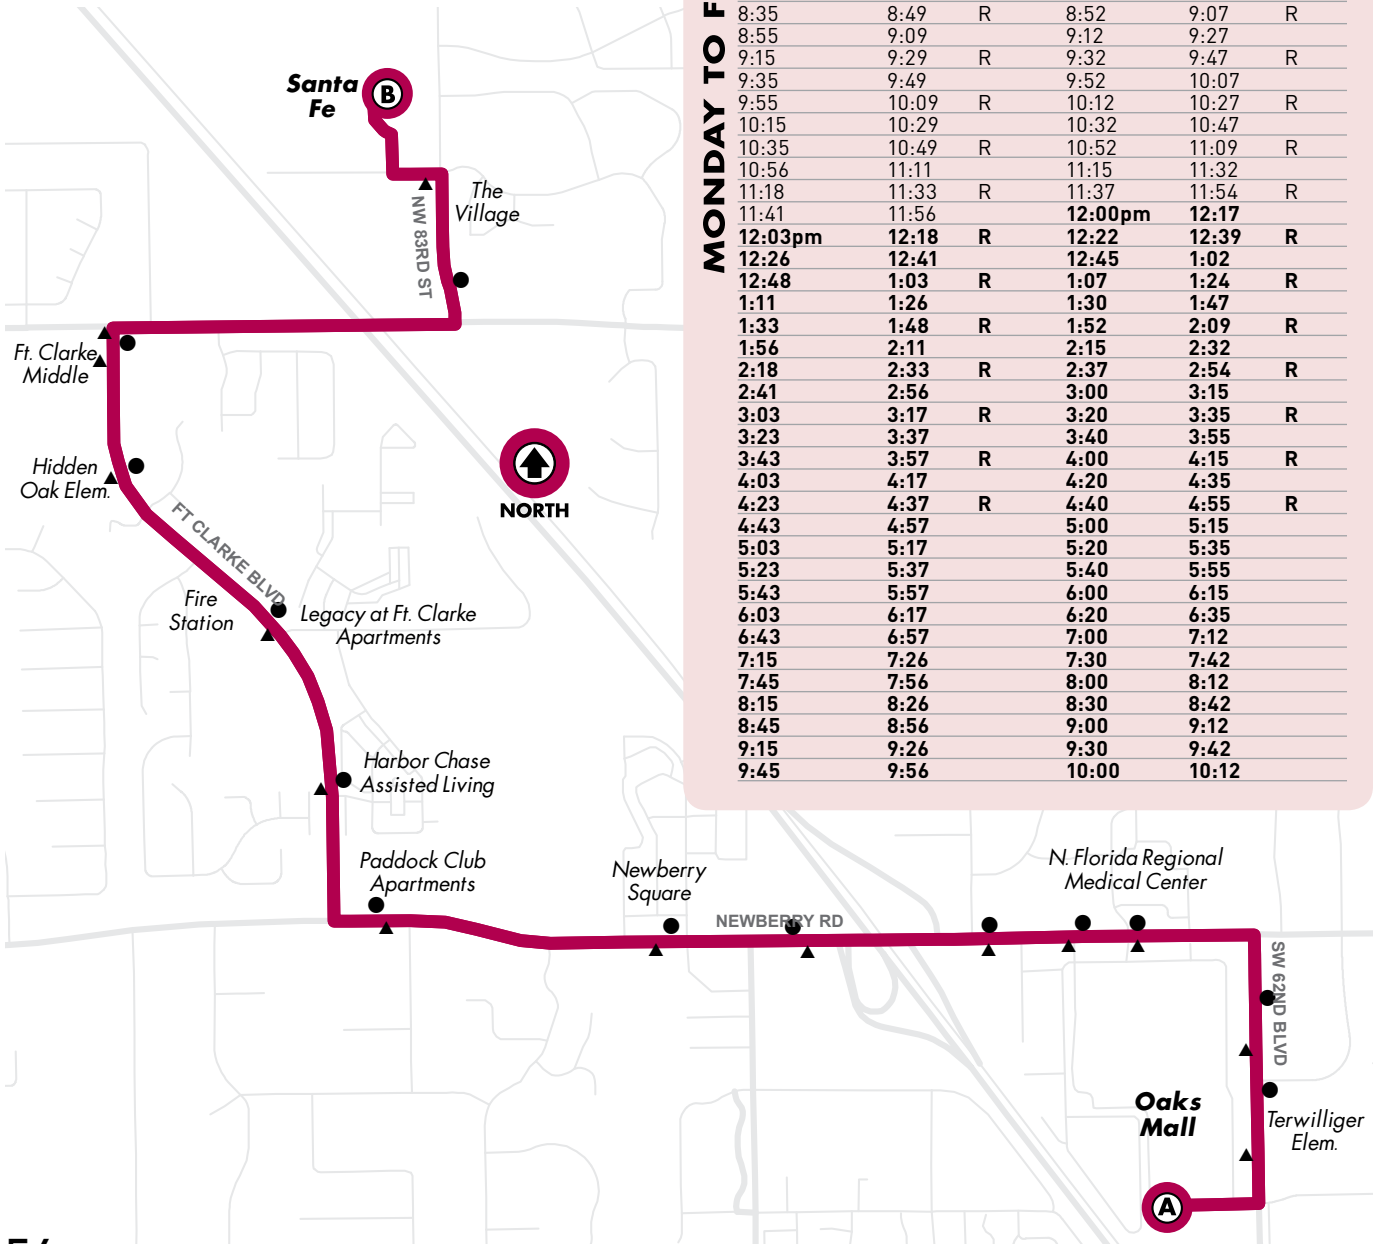

All routes are wheelchair accessible.

23

Oaks Mall to Santa Fe (via Fort Clarke Blvd.)

Monday to Friday Every 20-30-40 min.

Saturday/Sunday No Service

Bus Stops

- ▲ To Oaks Mall
- To Santa Fe
- ⓐ Timepoint Bus Stops