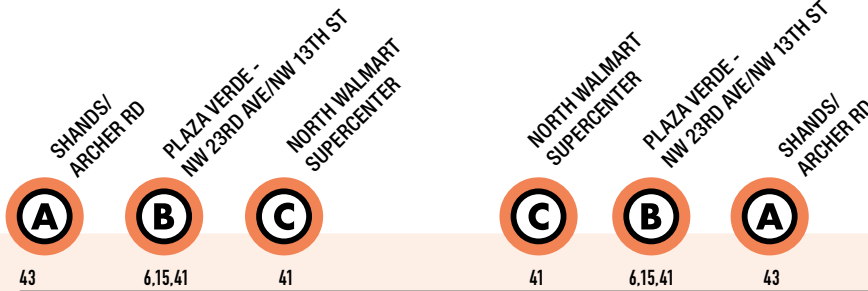

Shands to North Walmart Supercenter

Monday to Friday Every 30-40-60 min.

MONDAY TO FRIDAY

To North Walmart Supercenter				To Shands			R=RUNS ON REDUCED SERVICE DAYS
				5:47am	6:08	6:25	R
				6:17	6:38	6:55	R
6:00am	6:23	6:42	R	6:47	7:08	7:25	R
6:30	6:53	7:12	R	7:17	7:38	7:55	R
7:00	7:23	7:42	R	7:47	8:08	8:25	R
7:30	7:53	8:12	R	8:17	8:38	8:55	R
8:00	8:23	8:42	R	8:47	9:08	9:25	R
8:30	8:53	9:12	R	9:17	9:38	9:55	R
9:00	9:23	9:42	R	9:47	10:08	10:25	R
9:30	9:53	10:12	R	10:17	10:38	10:55	R
10:00	10:23	10:42	R	10:47	11:08	11:25	R
10:30	10:53	11:12	R	11:17	11:38	11:55	R
11:00	11:23	11:42	R	11:47	12:08pm	12:25	R
11:30	11:53	12:12pm	R	12:17	12:38	12:55	R
12:00	12:23	12:42	R	12:47	1:08	1:25	R
12:30	12:53	1:12	R	1:17	1:38	1:55	R
1:00	1:23	1:42	R	1:47	2:08	2:25	R
1:30	1:53	2:12	R	2:17	2:38	2:55	R
2:00	2:23	2:42	R	2:47	3:08	3:25	R
2:30	2:53	3:12	R	3:17	3:38	3:55	R
3:00	3:23	3:42	R	3:47	4:08	4:25	R
3:30	3:53	4:12	R	4:17	4:38	4:55	R
4:00	4:23	4:42	R	4:47	5:08	5:25	R
4:30	4:53	5:12	R	5:17	5:38	5:55	R
5:00	5:23	5:42	R	5:47	6:08	6:25	R
5:30	5:53	6:12	R	6:17	6:38	6:55	R
6:00	6:23	6:42	R	6:47	7:08	7:25	R
6:30	6:53	7:12	R	7:17	7:38	7:55	R
7:00	7:23	7:42	R	7:47	8:08	8:25	R
8:00	8:18	8:37	R	8:42	9:03	9:15	R
8:40	8:58	9:17	R	9:22	9:43	9:55	R
9:20	9:38	9:57	R	10:02	10:23	10:35	R
10:00	10:18	10:37	R	10:42	11:03	11:15	R