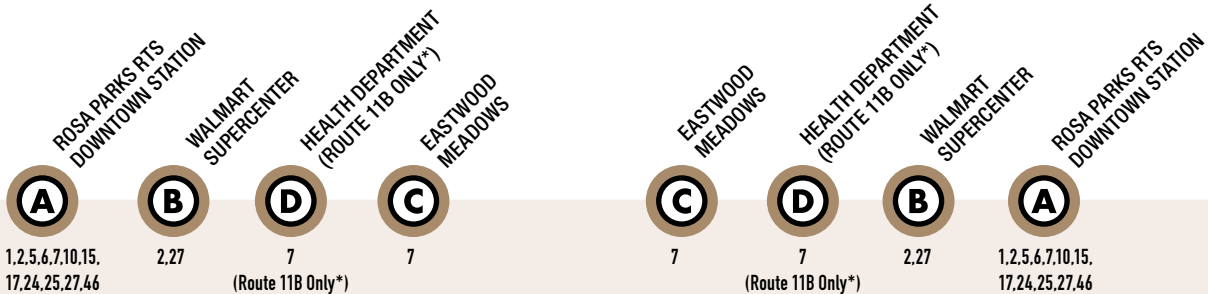

Monday to Friday Every 30-60 min.

Saturday/Sunday Refer to timetable on pg. 36

Downtown Station to Eastwood Meadows

MONDAY TO FRIDAY

To Eastwood Meadows

To Downtown

R=RUNS ON REDUCED SERVICE DAYS

6:00am	6:13		6:27	R	5:27am	5:42	5:55	R
7:00	7:13		7:27	R	6:27	6:42	6:55	R
8:00	8:13		8:27	R	7:27	7:42	7:55	R
9:00	9:13		9:27	R	8:27	8:42	8:55	R
*9:30	9:43	9:51	9:57	R	*9:27	9:42	9:55	R
10:00	10:13		10:27	R	*9:57	10:03	10:12	10:25
*10:30	10:43	10:51	10:57	R	10:27	10:42	10:55	R
11:00	11:13		11:27	R	*10:57	11:03	11:12	11:25
*11:30	11:43	11:51	11:57	R	11:27	11:42	11:55	R
12:00pm	12:13		12:27	R	*11:57	12:03pm	12:12	12:25
*12:30	12:43	12:51	12:57	R	12:27	12:42	12:55	R
1:00	1:13		1:27	R	*12:57	1:03	1:12	1:25
*1:30	1:43	1:51	1:57	R	1:27	1:42	1:55	R
2:00	2:13		2:27	R	*1:57	2:03	2:12	2:25
*2:30	2:43	2:51	2:57	R	2:27	2:42	2:55	R
3:00	3:13		3:27	R	*2:57	3:03	3:12	3:25
*3:30	3:43	3:51	3:57	R	3:27	3:42	3:55	R
4:00	4:13		4:27	R	*3:57	4:03	4:12	4:25
*4:30	4:43	4:51	4:57	R	4:27	4:42	4:55	R
5:00	5:13		5:27	R	*4:57	5:03	5:12	5:25
6:00	6:13		6:27	R	5:27	5:42	5:55	R
7:00	7:13		7:27	R	6:27	6:42	6:55	R
8:00	8:13		8:27	R	7:27	7:42	7:55	R
9:00	9:13		9:27	R	8:27	8:42	8:55	R
10:00	10:13		10:27	R	9:27	9:42	9:55	R
					10:27	10:42	10:55	R

*Every other bus runs Route 11B to Health Department on weekdays, hourly from 9:30am-4:57pm.

Note: Route 11C runs after 8:00PM on weekdays and all day long on weekends.