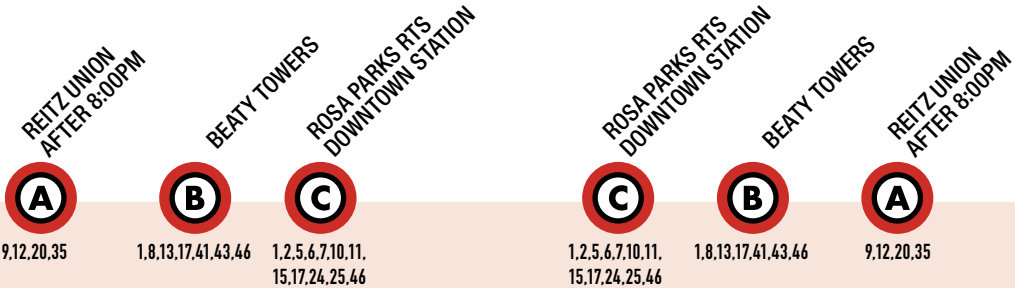

Monday to Friday Every 15-24-60 min.

Saturday/Sunday No Service

Beaty Towers to Downtown Station

MONDAY TO FRIDAY

To Downtown			To Beaty Towers or Reitz Union			R=RUNS ON REDUCED SERVICE DAYS
6:46am	7:01	R	6:42am	6:58		
7:10	7:25	R	7:06	7:22		R
7:34	7:49		7:30	7:46		R
7:58	8:13	R	7:54	8:10		
8:22	8:37	R	8:18	8:34		R
8:46	9:01		8:42	8:58		R
9:10	9:25	R	9:06	9:22		
9:34	9:49	R	9:30	9:46		R
9:58	10:13		9:54	10:10		R
10:22	10:37	R	10:18	10:34		
10:46	11:01	R	10:42	10:58		R
11:10	11:25		11:06	11:22		R
11:34	11:49	R	11:30	11:46		
11:58	12:13pm	R	11:54	12:10pm		R
12:22	12:37		12:18	12:34		R
12:46	1:01	R	12:42	12:58		
1:10	1:25	R	1:06	1:22		R
1:34	1:49		1:30	1:46		R
1:58	2:13	R	1:54	2:10		
2:22	2:37	R	2:18	2:34		R
2:46	3:01		2:42	2:58		R
3:10	3:25	R	3:06	3:22		
3:34	3:49	R	3:30	3:46		R
3:58	4:13		3:54	4:10		R
4:22	4:37	R	4:18	4:34		
4:46	5:01	R	4:42	4:58		R
5:10	5:25		5:06	5:22		R
5:34	5:49	R	5:30	5:46		
5:58	6:13	R	5:54	6:10		R
6:22	6:37		6:18	6:31		R
6:43	6:58	R	7:03	7:16		
7:01	7:13	R	7:18	7:31		R
7:46	7:58	R	8:00		8:13	R
8:01	8:13	R				
8:48	9:00	R	9:00		9:13	R
9:48	10:00	R	10:00		10:13	R
10:48	11:00	R	11:00		11:13	R
11:48	12:00am	R	12:00am		12:13	R
12:48	1:00	R