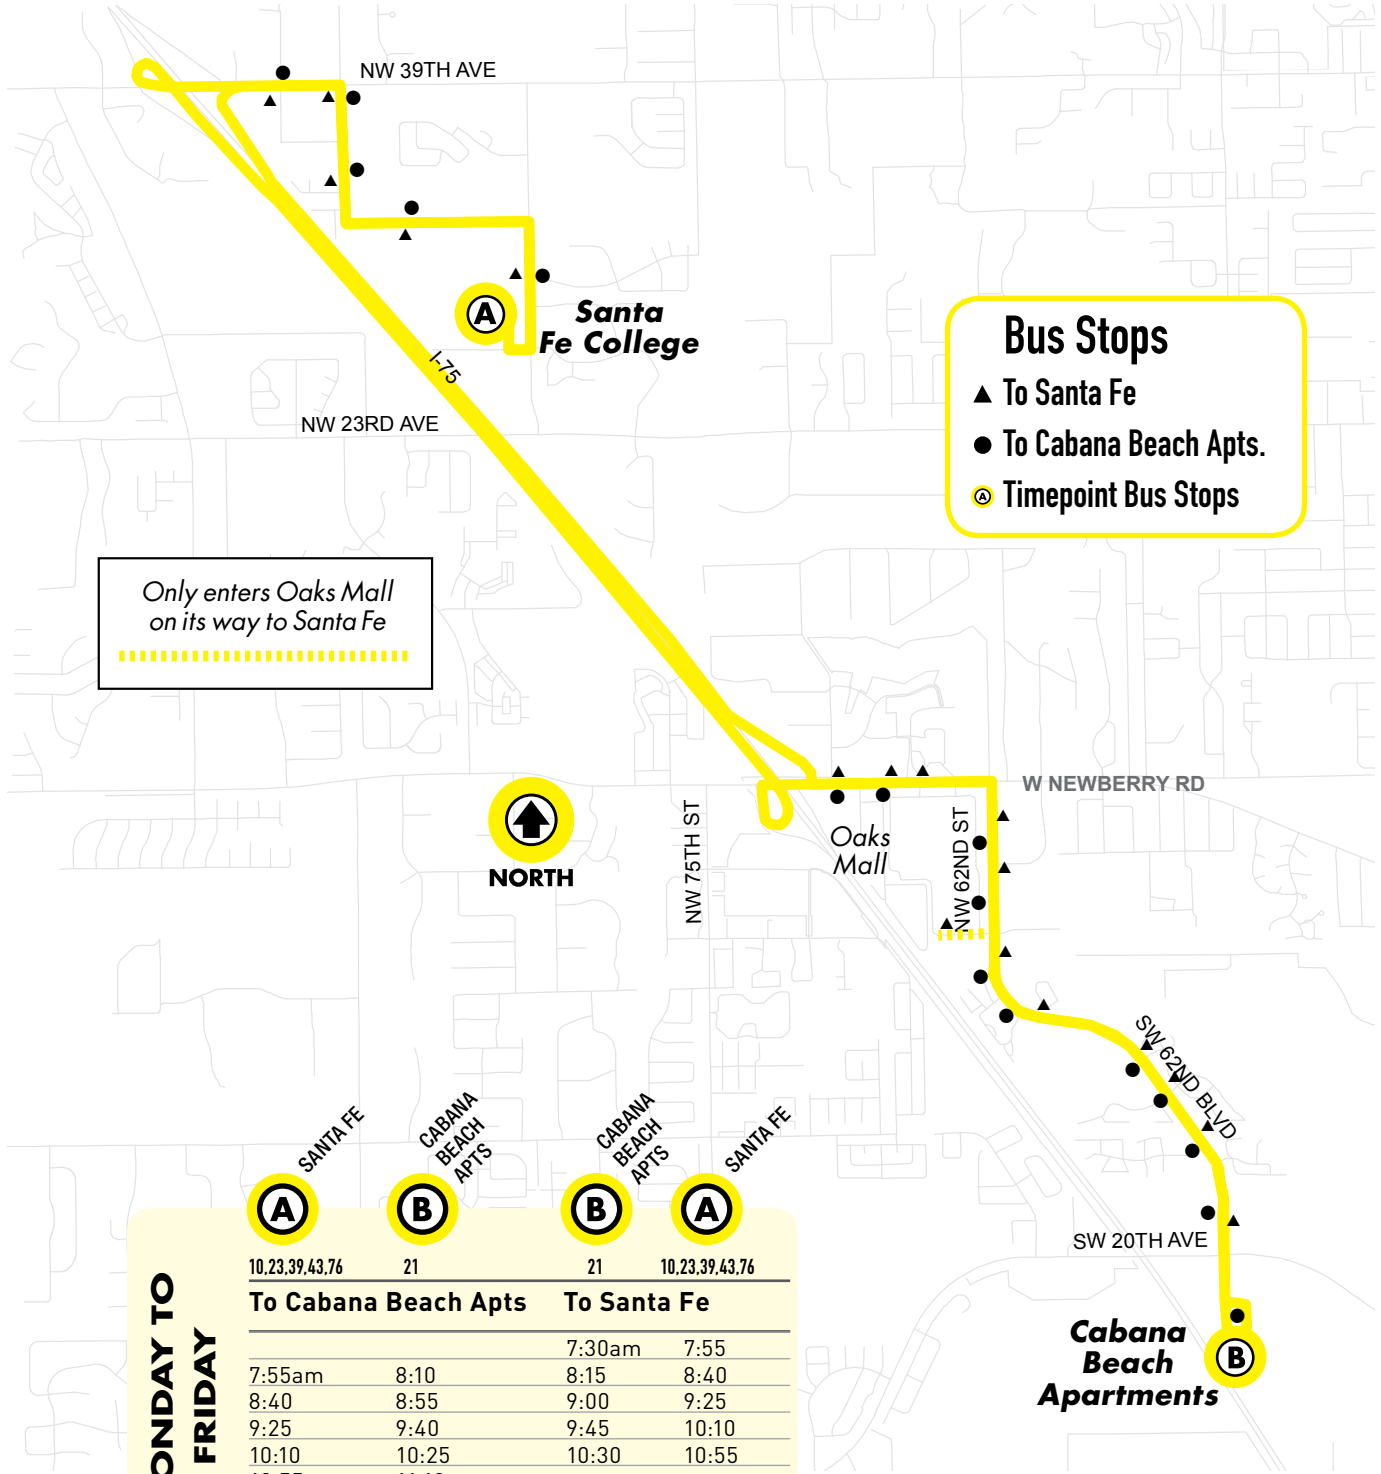

Monday to Friday Every 45 min.

Saturday/Sunday No Service

Santa Fe to Cabana Beach Apts.

Bus Stops

- ▲ To Santa Fe
- To Cabana Beach Apts.
- ⓐ Timepoint Bus Stops

Only enters Oaks Mall on its way to Santa Fe

MONDAY TO FRIDAY	ⓐ	ⓑ	ⓑ	ⓐ
	SANTA FE	CABANA BEACH APTS	CABANA BEACH APTS	SANTA FE
	10,23,39,43,76	21	21	10,23,39,43,76
	To Cabana Beach Apts		To Santa Fe	
	7:55am	8:10	7:30am	7:55
	8:40	8:55	8:15	8:40
9:25	9:40	9:00	9:25	
10:10	10:25	9:45	10:10	
10:55	11:10	10:30	10:55	

Cabana Beach Apartments

All routes are wheelchair accessible.