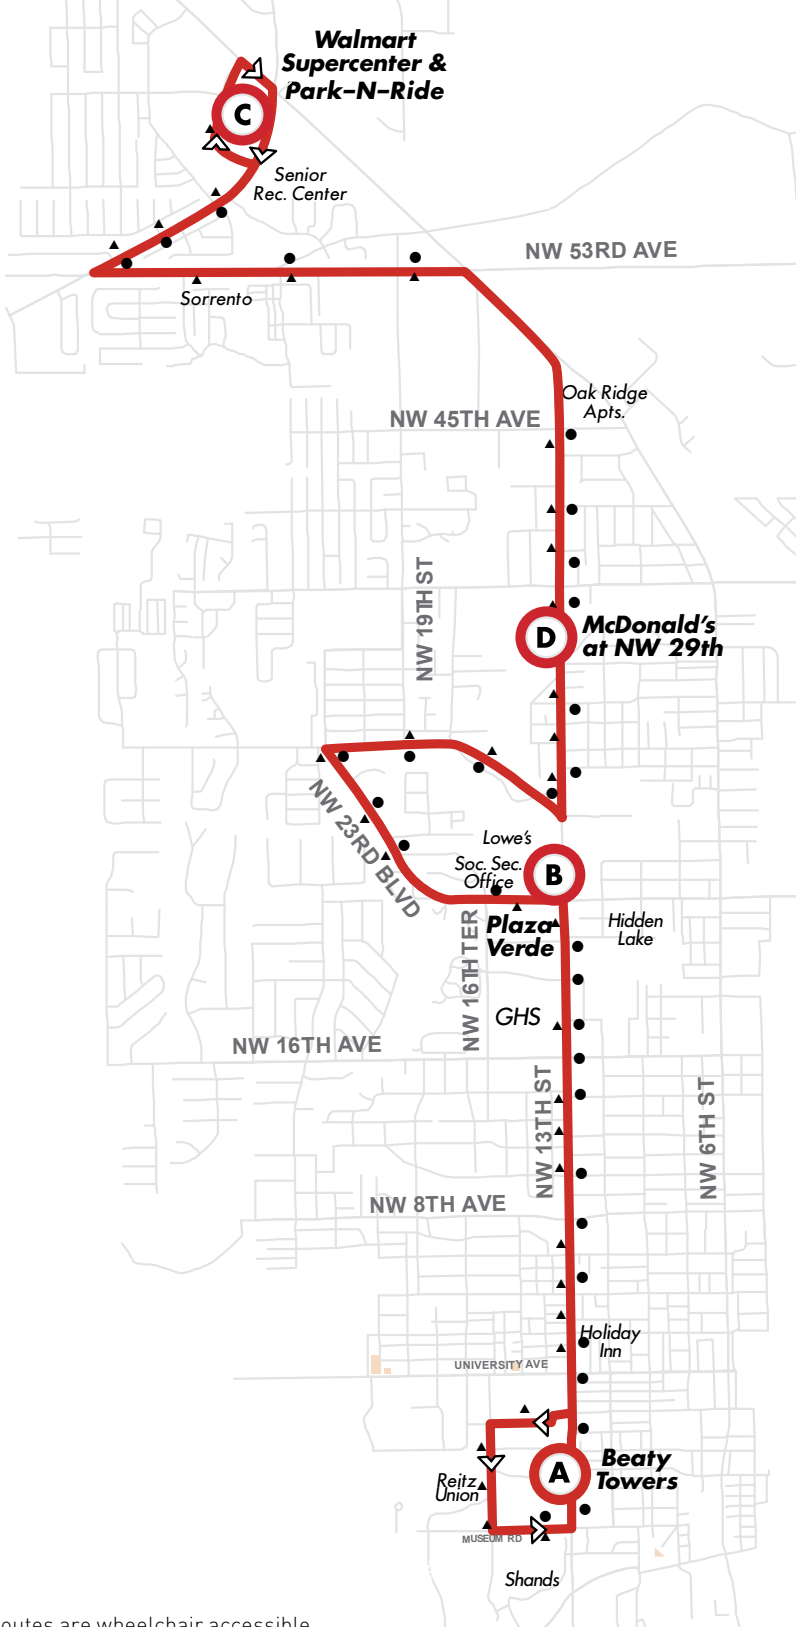

Monday to Friday Every 32-70 min.

Saturday/Sunday No Service

Beaty Towers to N. Walmart Supercenter

Bus Stops

- ▲ To Beaty Towers
- N Walmart Supercenter
- ⓐ Timepoint Bus Stops

All routes are wheelchair accessible.