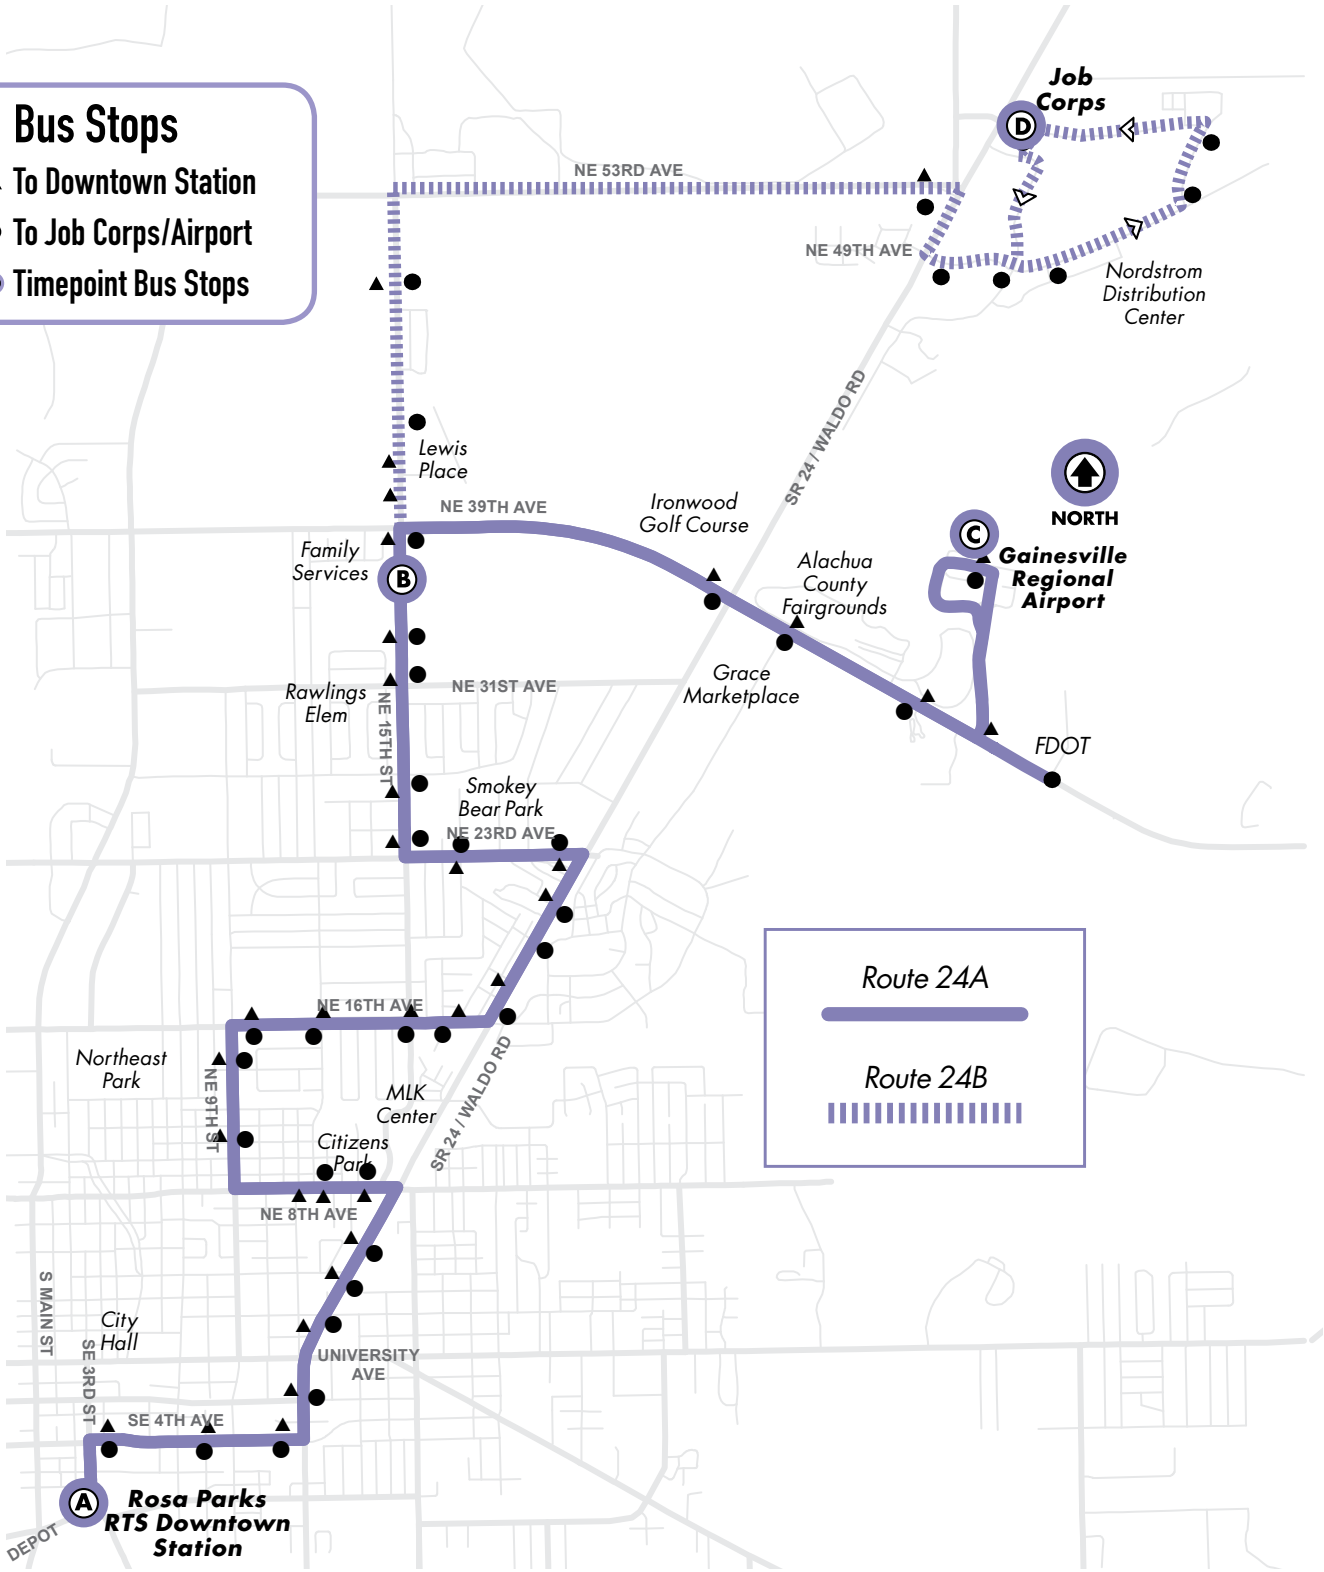

Saturday/Sunday No Service

Bus Stops

- ▲ To Downtown Station
- To Job Corps/Airport
- ⓐ Timepoint Bus Stops

Route 24A

Route 24B

Monday to Friday Every 30-60 min.

Saturday/Sunday No Service

Downtown Station to Job Corps/Airport