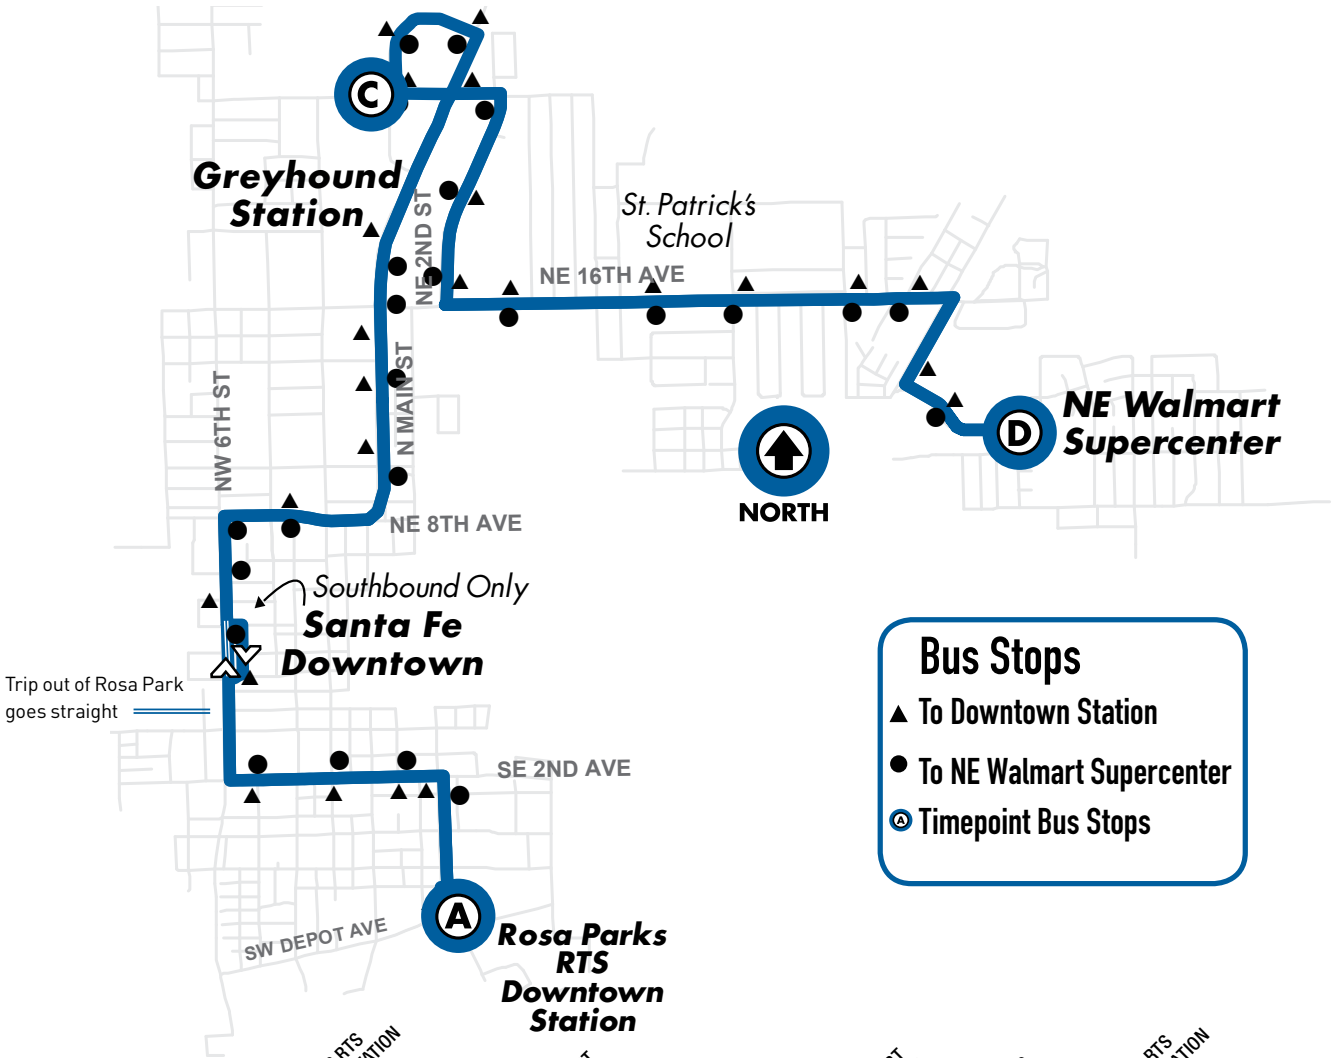

All routes are wheelchair accessible.

27

Downtown Station to NE Walmart Supercenter

Monday to Friday Every 60 min.

Saturday/Sunday No Service

Bus Stops

- ▲ To Downtown Station
- To NE Walmart Supercenter
- Ⓐ Timepoint Bus Stops