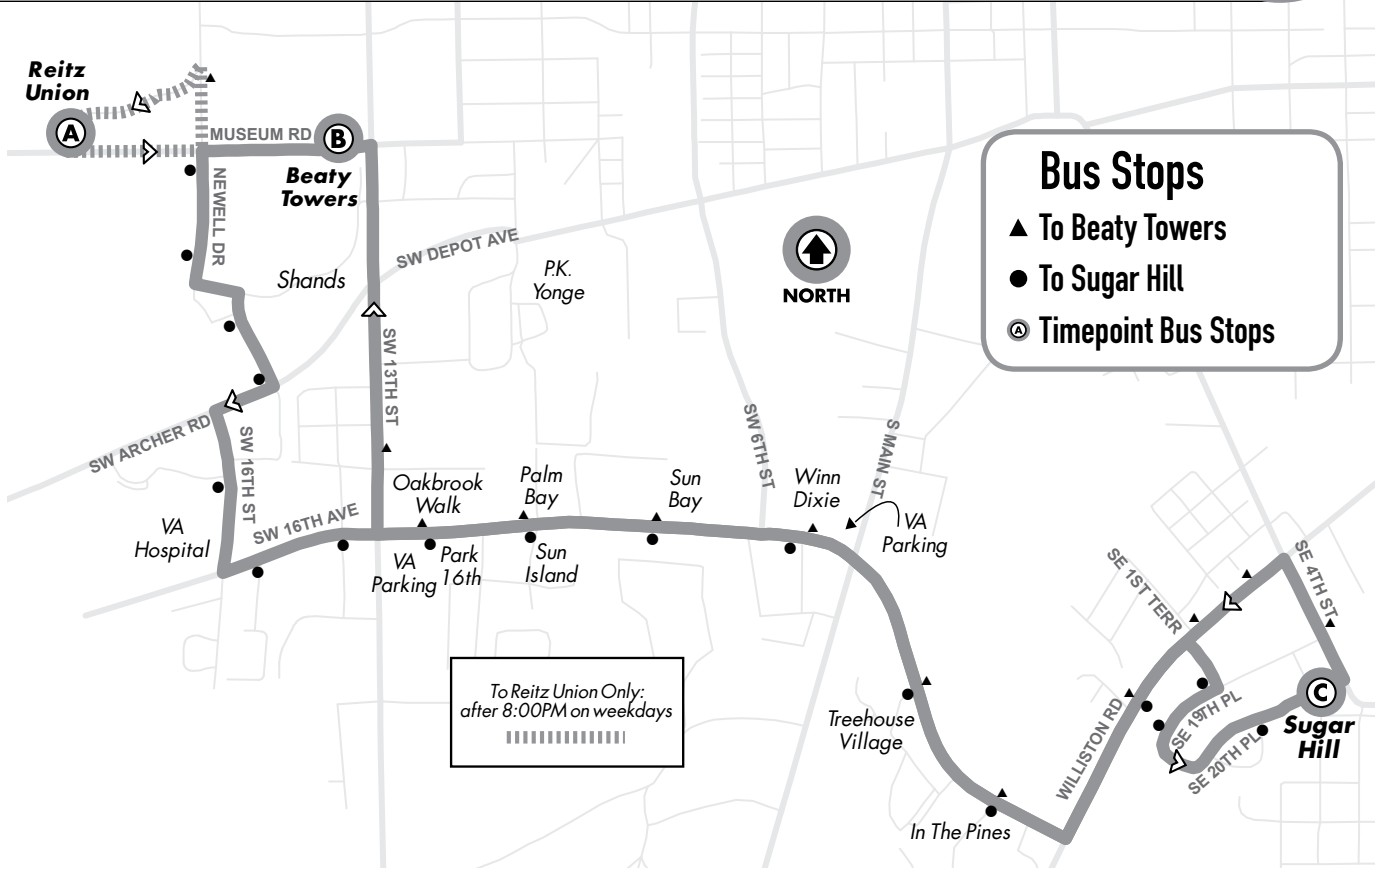

Saturday Every 60 min.

Sunday Every 60 min.

Beaty Towers to Sugar Hill

16

Bus Stops

- ▲ To Beaty Towers
- To Sugar Hill
- Ⓐ Timepoint Bus Stops

To Reitz Union Only:
after 8:00PM on weekdays