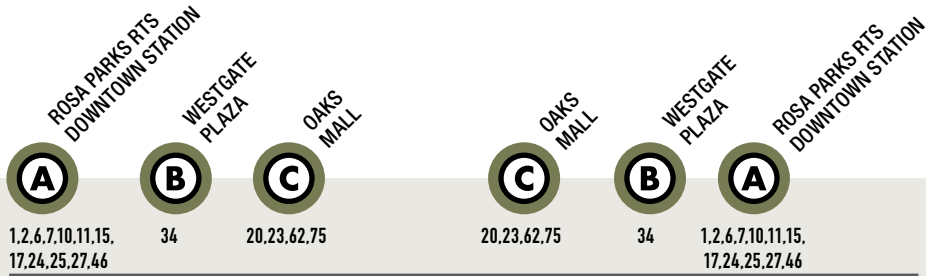

5

Downtown Station to Oaks Mall

Monday to Friday Every 20-24-30 min.

MONDAY TO FRIDAY

To Oaks Mall

To Downtown

R=RUNS ON REDUCED SERVICE DAYS

6:00am	6:16	6:26	R	6:07am	6:16	6:35	R
6:20	6:36	6:46	R	6:27	6:36	6:55	R
6:40	6:56	7:06	R	6:47	6:56	7:15	R
7:00	7:16	7:26	R	7:07	7:16	7:35	R
7:20	7:36	7:46	R	7:27	7:36	7:55	R
7:40	7:56	8:06	R	7:47	7:56	8:15	R
8:00	8:16	8:26	R	8:07	8:16	8:35	R
8:20	8:36	8:46	R	8:27	8:36	8:55	R
8:40	8:56	9:06	R	8:47	8:56	9:15	R
9:00	9:16	9:26	R	9:07	9:16	9:35	R
9:20	9:36	9:46	R	9:27	9:36	9:55	R
9:40	9:56	10:06	R	9:47	9:56	10:15	R
10:00	10:16	10:26	R	10:07	10:16	10:35	R
10:20	10:36	10:46	R	10:27	10:36	10:55	R
10:40	10:56	11:06	R	10:47	10:56	11:15	R
11:00	11:16	11:26	R	11:07	11:16	11:35	R
11:20	11:36	11:46	R	11:27	11:36	11:55	R
11:40	11:56	12:06pm	R	11:47	11:56	12:15pm	R
12:00	12:16	12:26	R	12:07	12:16	12:35	R
12:20	12:36	12:46	R	12:27	12:36	12:55	R
12:40	12:56	1:06	R	12:47	12:56	1:15	R
1:00	1:16	1:26	R	1:07	1:16	1:35	R
1:20	1:36	1:46	R	1:27	1:36	1:55	R
1:40	1:56	2:06	R	1:47	1:56	2:15	R
2:00	2:20	2:33	R	2:11	2:20	2:39	R
2:24	2:44	2:57	R	2:35	2:45	3:07	R
2:48	3:08	3:21	R	2:59	3:09	3:31	R
3:12	3:32	3:45	R	3:23	3:33	3:55	R
3:36	3:56	4:09	R	3:47	3:57	4:19	R
4:00	4:20	4:33	R	4:11	4:21	4:43	R
4:24	4:44	4:57	R	4:35	4:45	5:07	R
4:48	5:08	5:21	R	4:59	5:09	5:31	R
5:12	5:32	5:45	R	5:23	5:33	5:55	R
5:36	5:56	6:09	R	5:47	5:57	6:19	R
6:00	6:16	6:26	R	6:11	6:20	6:39	R
6:30	6:46	6:56	R	6:27	6:36	6:55	R
7:00	7:16	7:26	R	6:57	7:06	7:25	R
7:30	7:46	7:56	R	7:27	7:36	7:55	R
8:00	8:16	8:26	R	7:57	8:06	8:25	R
8:30	8:46	8:56	R	8:27	8:36	8:55	R
9:00	9:16	9:26	R	8:57	9:06	9:25	R
9:30	9:46	9:56	R	9:27	9:36	9:55	R
10:00	10:16	10:26	R	9:57	10:06	10:25	R
10:30	10:46	10:56	R	10:27	10:36	10:55	R
11:00	11:16	11:26	R	10:57	11:06	11:25	R
11:30	11:46	11:56	R	11:27	11:36	11:55	R
12:00am	12:16	12:26	R	11:57	12:06am	12:25	R
12:30	12:46	12:56	R	12:27	12:36	12:55	R
1:00	1:16	1:26	R	12:57	1:06	1:25	R
1:30	1:46	1:56	R	1:27	1:36	1:55	R
				1:57	2:06	2:25	R