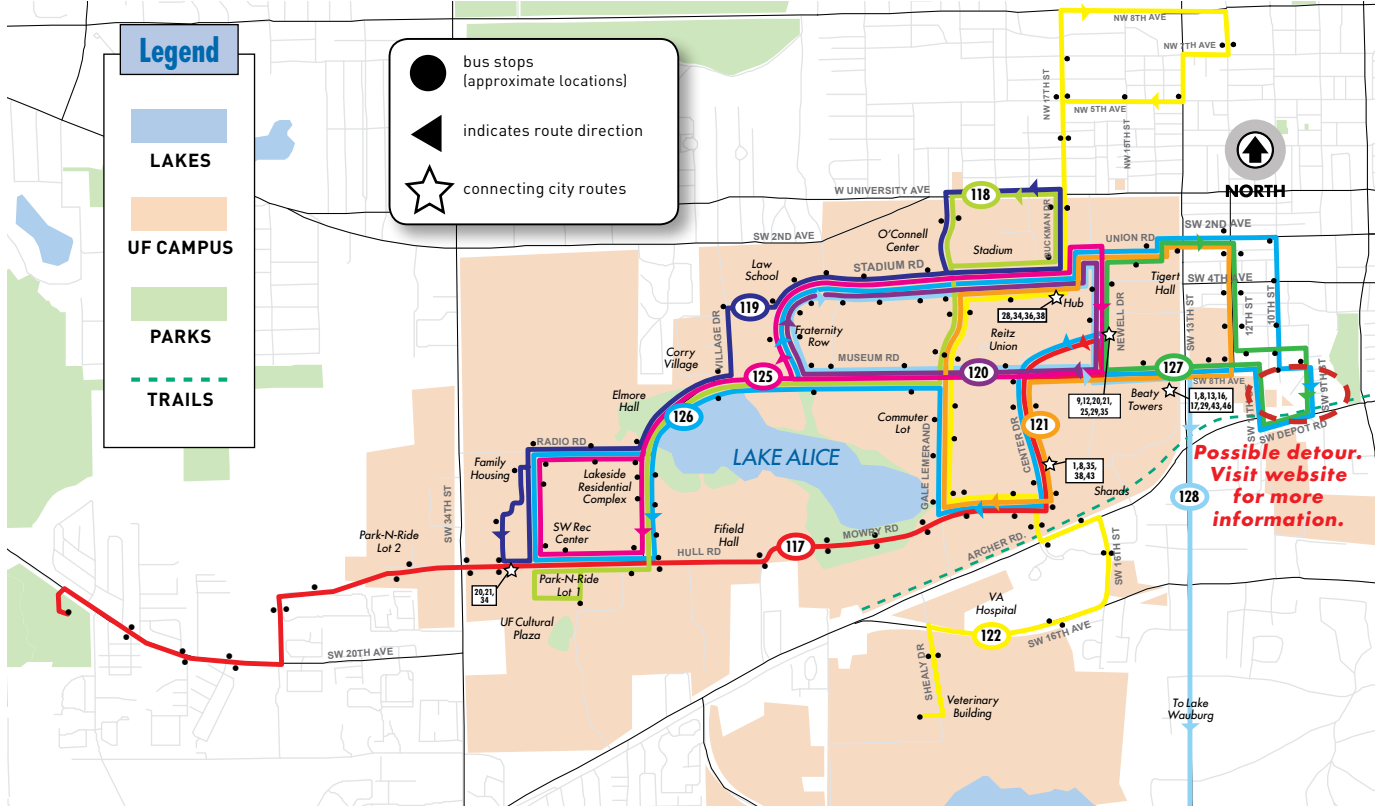

Getting Around Campus

Enjoy your school holidays; just remember there is no campus service
Sept. 1, 2014, Nov. 11, 2014,
Nov. 24-28, 2014, Dec. 15, 2014 – Jan. 4, 2015,
Jan. 19, 2015 and Feb. 28 – Mar. 8, 2015

New Alignment

117 Park-N-Ride 2 (34th Street)

every 15 min.	Mon-Fri	7:00am - 6:00pm
every 45 min.	Mon-Fri	6:00pm - 6:45pm

118 Park-N-Ride 1 (Cultural Plaza)

every 7-14 min.	Mon-Fri	7:00am - 5:30pm
every 28 min.	Mon-Fri	5:30pm - 7:00pm

119 Family Housing

every 30 min.	Mon-Fri	7:00am - 5:11pm

120 West Circulator (Frat Row)

every 18 min.	Mon-Fri	7:00am - 7:18am
every 9 min.	Mon-Fri	7:18am - 5:30pm
every 18 min.	Mon-Fri	5:30pm - 7:00pm

121 Commuter Lot

every 15 min.	Mon-Fri	7:00am - 5:00pm
every 30 min.	Mon-Fri	5:00pm - 6:34pm

122 UF North/South Circulator

every 45 min.	Mon-Fri	7:20am - 5:05pm

125 Lakeside

every 10 min.	Mon-Fri	7:30am - 5:20pm

126 UF East/West Circulator

every 22-23 min.	Mon-Fri	5:40pm - 10:55pm
every 45 min.	Mon-Fri	10:55pm - 12:05am
every 45 min.	Sat	10:55am - 5:40pm
every 22-23 min.	Sat	5:40pm - 10:55pm
every 45 min.	Sun	10:55am - 5:40pm
every 22-23 min.	Sun	5:40pm - 10:55pm

127 East Circulator (Sorority Row)

every 11 min.	Mon-Fri	7:00am - 4:32pm
every 22 min.	Mon-Fri	4:32pm - 7:06pm

128 Reitz Union to Lake Wauburg*

every 60 min.	Sat	9:30am - 4:30pm

Times are approximate.

*Check website for dates of service.