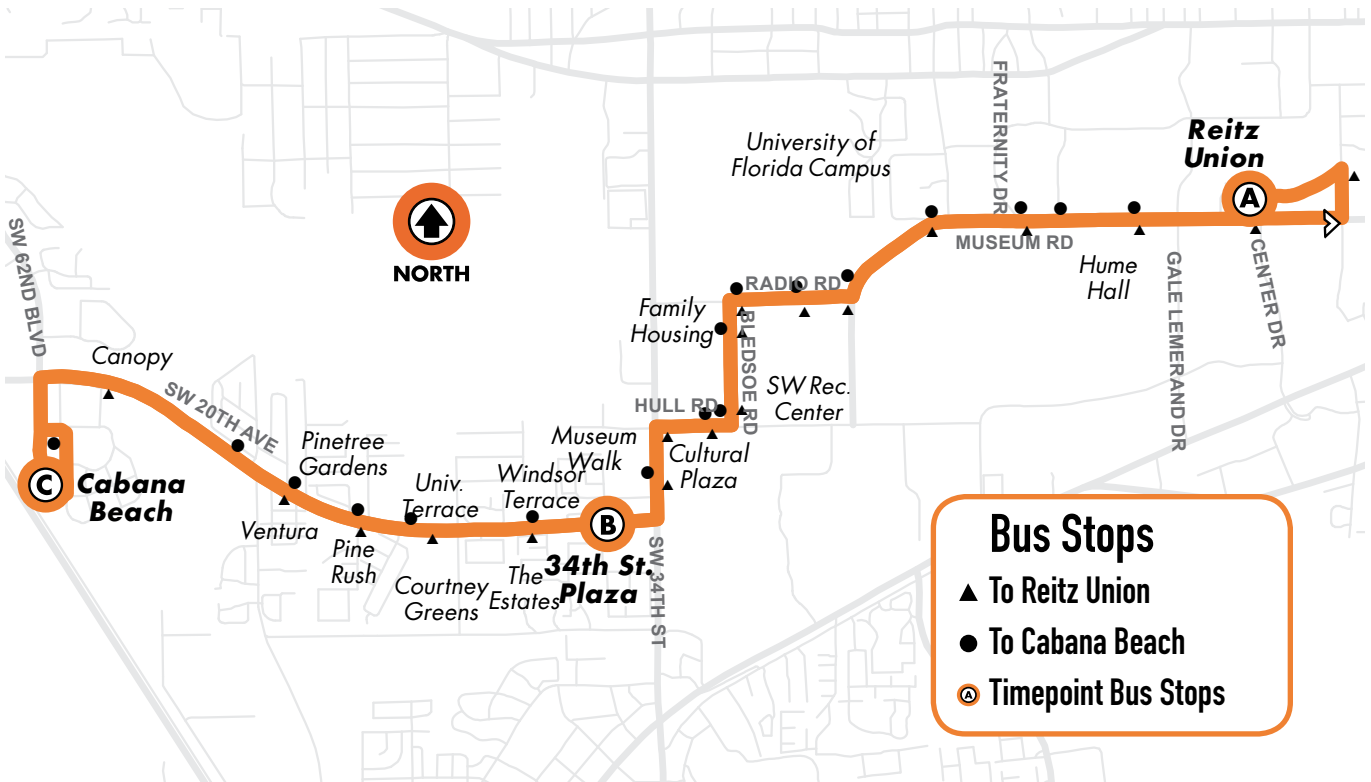

21

Reitz Union to Cabana Beach

Monday to Friday Every 10-20-30 min.

Saturday/Sunday No Service

MONDAY TO FRIDAY	To Cabana Beach			To Reitz Union		
	REITZ UNION A 9.12,20,35, 36,38,46	34TH STREET PLAZA B 20,28,34	CABANA BEACH C 20,62,77	CABANA BEACH C 20,62,77	34TH STREET PLAZA B 20,28,34	REITZ UNION A 9.12,20,35, 36,38,46
				6:30am	6:40	6:55
				6:50	7:00	7:15
				7:10	7:20	7:35
6:55am	7:05	7:15	7:20	7:20	7:30	7:45
7:05	7:15	7:25	7:30	7:30	7:40	7:55
7:15	7:25	7:35	7:40	7:40	7:50	8:05
7:25	7:35	7:45	7:50	7:50	8:00	8:15
7:35	7:45	7:55	8:00	8:00	8:10	8:25
7:45	7:55	8:05	8:10	8:10	8:20	8:35
7:55	8:05	8:15	8:20	8:20	8:30	8:45
8:05	8:15	8:25	8:30	8:30	8:40	8:55
8:15	8:25	8:35	8:40	8:40	8:50	9:05
8:25	8:35	8:45	8:50	8:50	9:00	9:15
8:35	8:45	8:55	9:00	9:00	9:10	9:25
8:45	8:55	9:05	9:10	9:10	9:20	9:35
8:55	9:05	9:15	9:20	9:20	9:30	9:45
9:05	9:15	9:25	9:30	9:30	9:40	9:55

Continued on next page