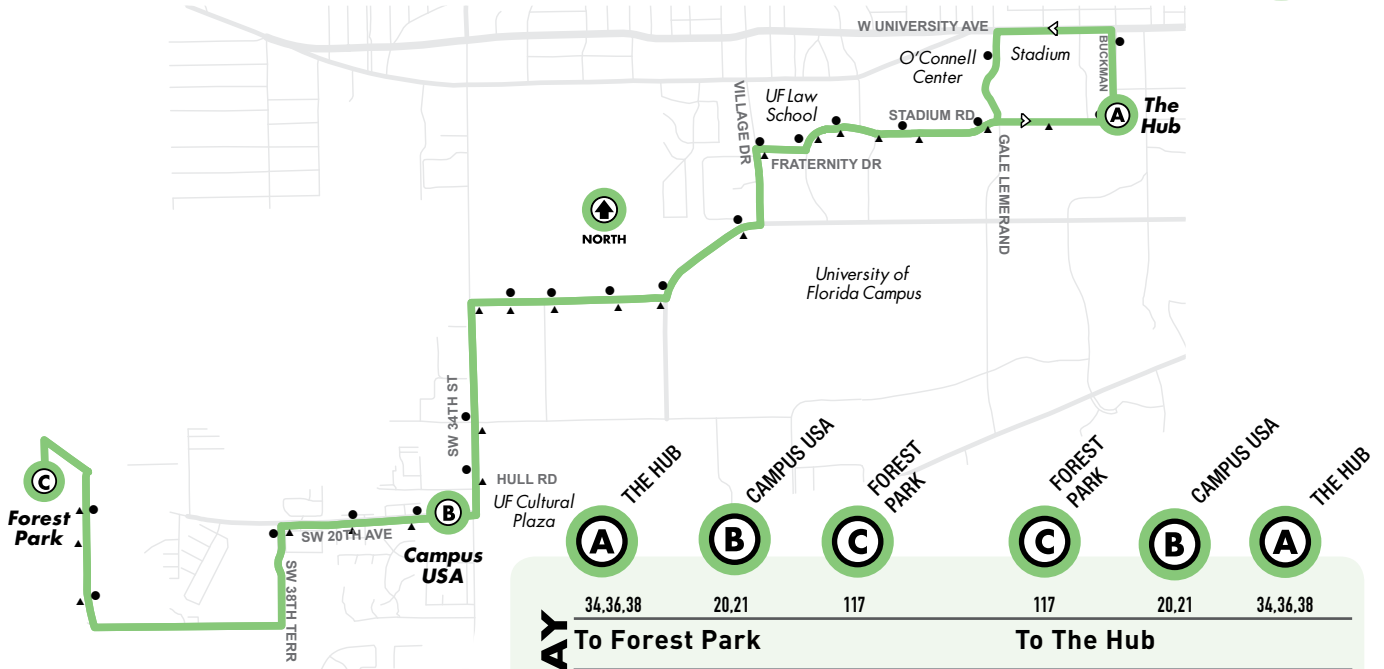

Monday to Friday Every 16 min.
Saturday/Sunday No Service

The Hub to Forest Park

Bus Stops

- ▲ To The Hub
- To Forest Park
- ⓐ Timepoint Bus Stops

MONDAY TO FRIDAY	To Forest Park			To The Hub		
	34,36,38	20,21	117	117	20,21	34,36,38
				7:44am	7:53	8:06
				8:00	8:09	8:22
				8:16	8:25	8:38
8:06am	8:19	8:28	8:32	8:41	8:54	
8:22	8:35	8:44	8:48	8:57	9:10	
8:38	8:51	9:00	9:04	9:13	9:26	
8:54	9:07	9:16	9:20	9:29	9:42	
9:10	9:23	9:32	9:36	9:45	9:58	
9:26	9:39	9:48	9:52	10:01	10:14	
9:42	9:55	10:04	10:08	10:17	10:30	
9:58	10:11	10:20	10:24	10:33	10:46	
10:14	10:27	10:36	10:40	10:49	11:02	
10:30	10:43	10:52	10:56	11:05	11:18	
10:46	10:59	11:08	11:12	11:21	11:34	
11:02	11:15	11:24	11:28	11:37	11:50	
11:18	11:31	11:40	11:44	11:53	12:06pm	
11:34	11:47	11:56	12:00	12:09	12:22	
11:50	12:03pm	12:12	12:16	12:25	12:38	
12:06	12:19	12:28	12:32	12:41	12:54	
12:22	12:35	12:44	12:48	12:57	1:10	
12:38	12:51	1:00	1:04	1:13	1:26	
12:54	1:07	1:16	1:20	1:29	1:42	
1:10	1:23	1:32	1:36	1:45	1:58	
1:26	1:39	1:48	1:52	2:01	2:14	
1:42	1:55	2:04	2:08	2:17	2:30	
1:58	2:11	2:20	2:24	2:33	2:46	
2:14	2:27	2:36	2:40	2:49	3:02	
2:30	2:43	2:52	2:56	3:05	3:18	
2:46	2:59	3:08	3:12	3:21	3:34	
3:02	3:15	3:24	3:28	3:37	3:50	
3:18	3:31	3:40	3:44	3:53	4:06	
3:34	3:47	3:56	4:00	4:09	4:22	
3:50	4:03	4:12	4:16	4:25	4:38	
4:06	4:19	4:28	4:32	4:41	4:54	
4:22	4:35	4:44	4:48	4:57	5:10	
4:38	4:51	5:00	5:04	5:13	5:26	
4:54	5:07	5:16				
5:10	5:23	5:32				
5:26	5:39	5:48				

All routes are wheelchair accessible.