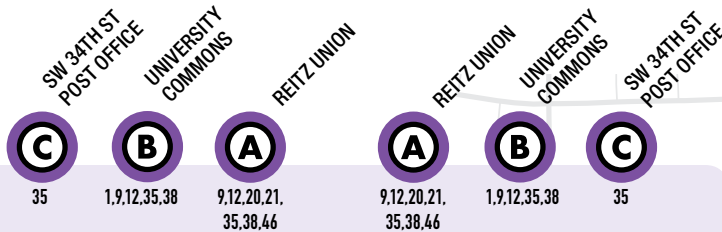

36

Reitz Union to SW 34th St. Post Office

Monday to Friday Every 30 min.
Saturday/Sunday No Service

MONDAY TO FRIDAY

To 34th St Post Office			To Reitz Union			R=RUNS ON REDUCED SERVICE DAYS	
6:55am	7:08	7:25	R	7:25am	7:37	7:50	R
7:55	8:08	8:25	R	8:25	8:37	8:50	R
	8:10	8:27		8:30	8:42		
	8:42	8:59		9:02	9:14		
8:55	9:08	9:25	R	9:25	9:37	9:50	R
	9:14	9:31		9:34	9:46		
	9:46	10:03		10:06	10:18		
9:55	10:08	10:25	R	10:25	10:37	10:50	R
	10:18	10:35					
10:55	11:08	11:25	R	11:25	11:37	11:50	R
11:55	12:08pm	12:25	R	12:25pm	12:37	12:50	R
12:55	1:08	1:25	R	1:25	1:37	1:50	R
				1:55	2:07	2:20	
1:55	2:08	2:25	R	2:25	2:37	2:50	R
2:25	2:38	2:55		2:55	3:07	3:20	
2:55	3:08	3:25	R	3:25	3:37	3:50	R
3:25	3:38	3:55		3:55	4:07	4:20	
3:55	4:08	4:25	R	4:25	4:37	4:50	R
4:25	4:38	4:55		4:55	5:07	5:20	
4:55	5:08	5:25	R	5:25	5:37	5:50	R
5:25	5:38	5:55		5:55	6:07	6:20	

Bus Stops

- ▲ To Reitz Union
- To Post Office
- ⓐ Timepoint Bus Stops