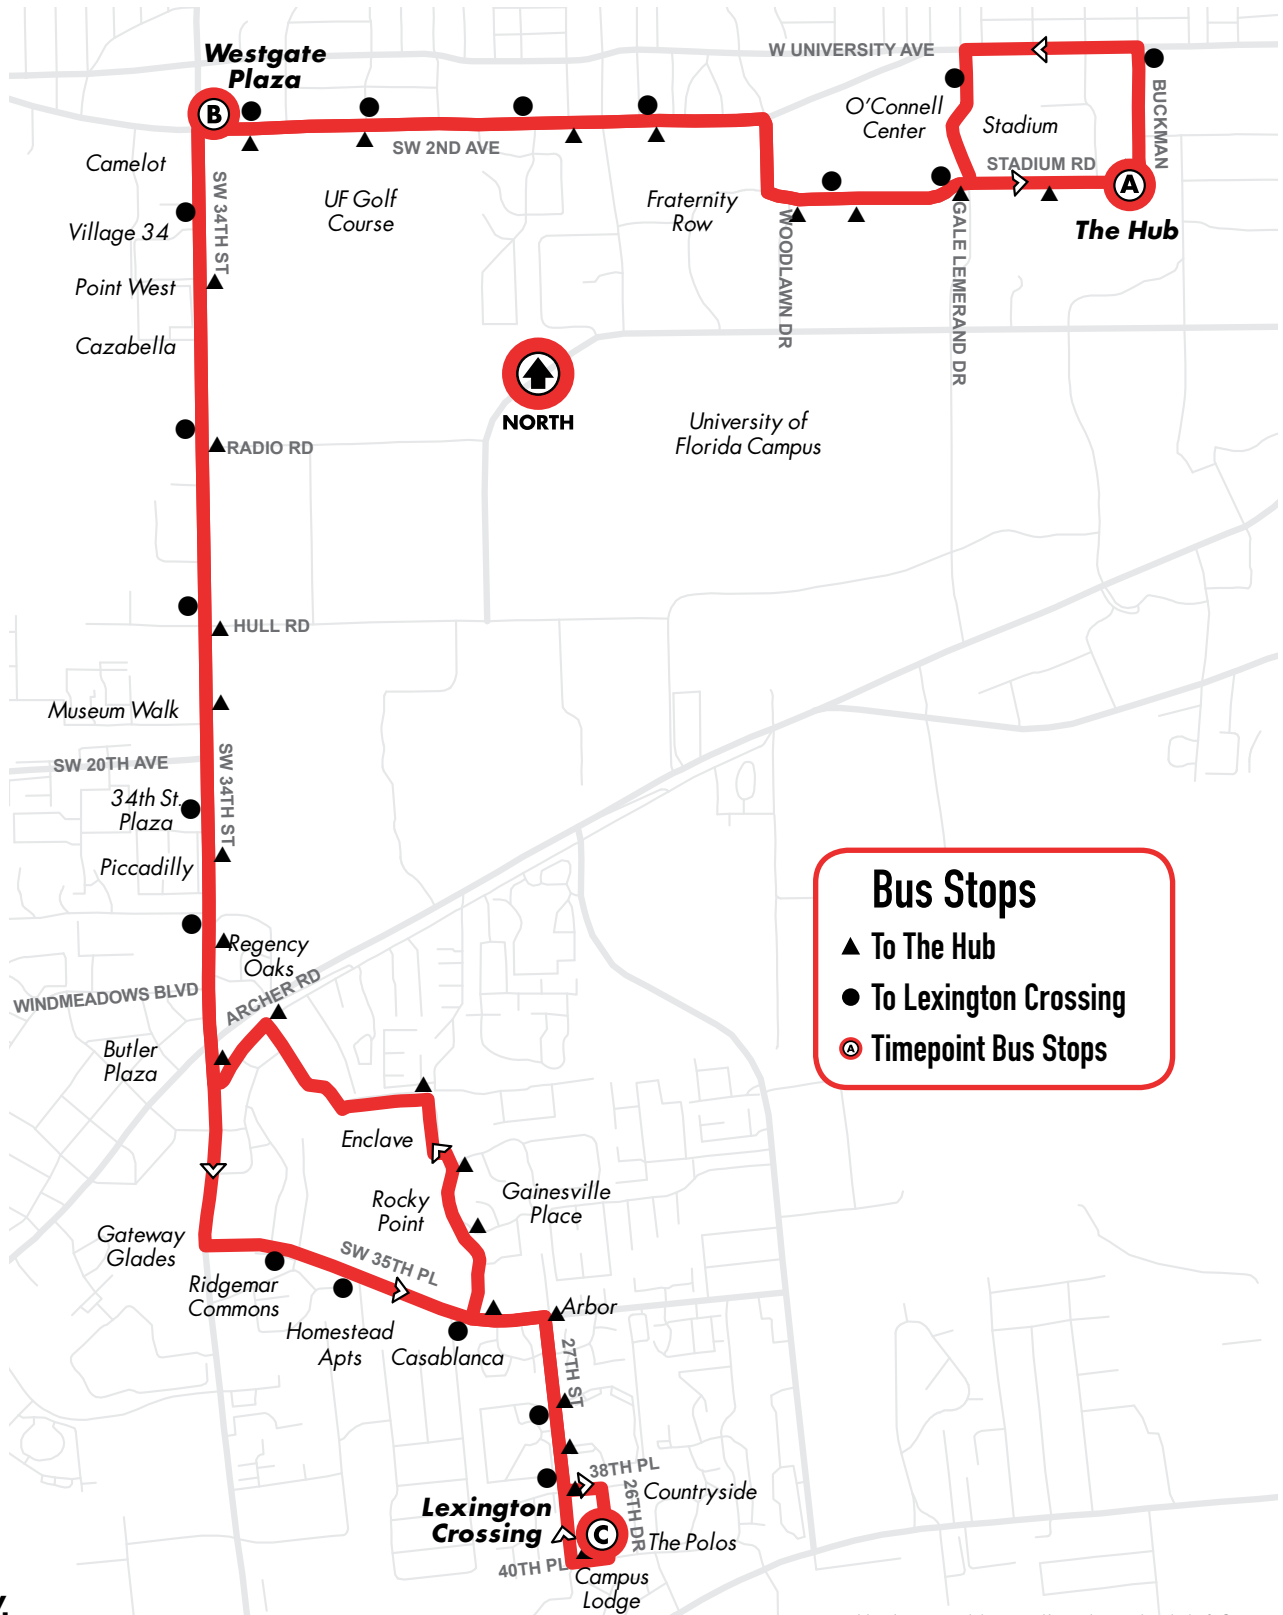

34

The Hub to Lexington Crossing

Monday to Friday Every 20-25-50 min.

Saturday/Sunday No Service