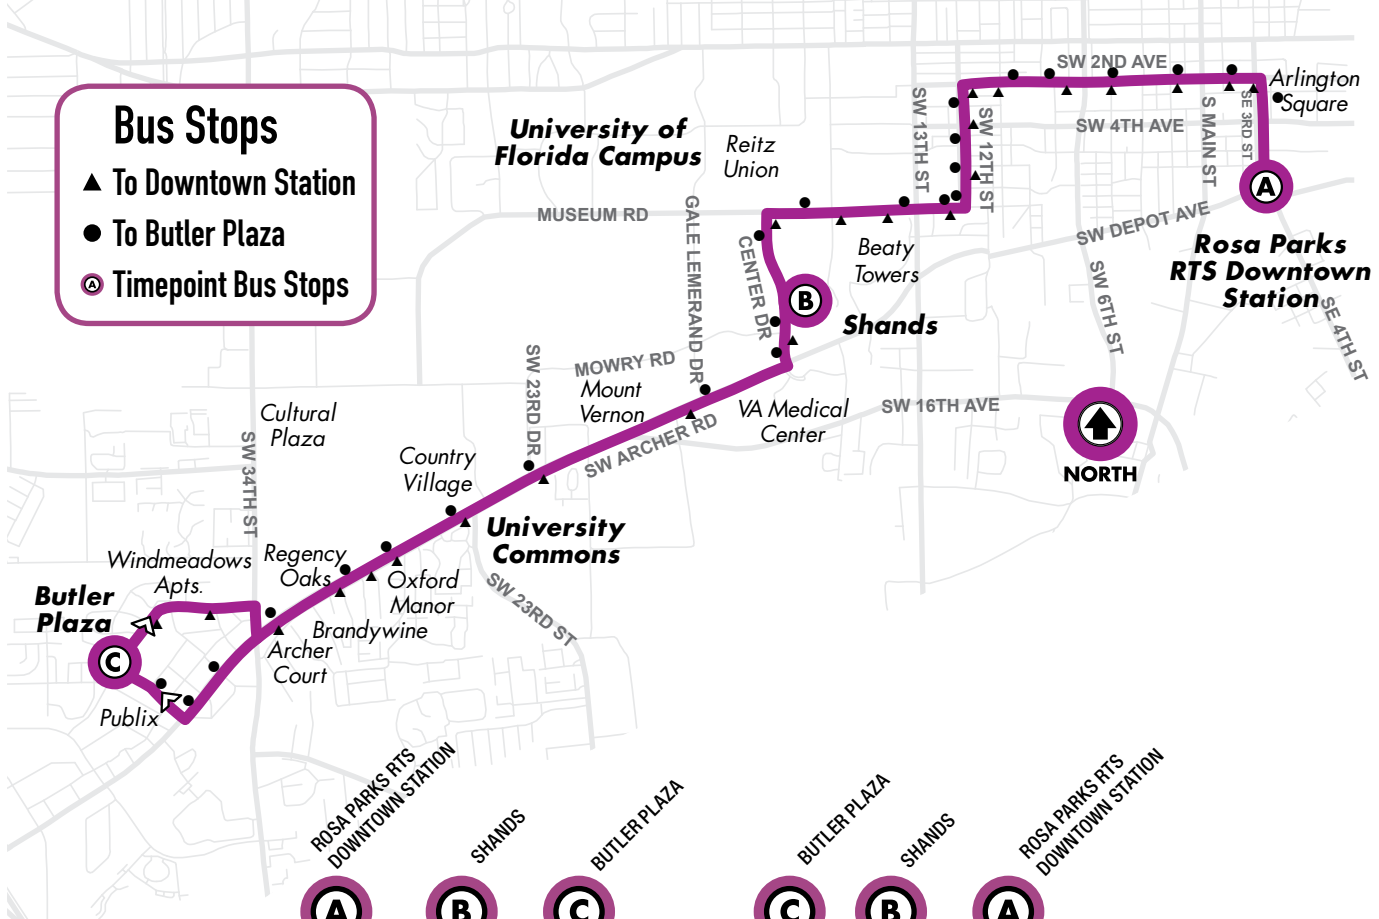

Saturday Every 30-60 min.

Sunday Every 30 min.

Downtown Station to Butler Plaza

Bus Stops

- ▲ To Downtown Station
- To Butler Plaza
- ⓐ Timepoint Bus Stops

2,5,6,10, 11,15,25 8,25,35 75 SATURDAY SAT/SUN 75 8,25,35 2,5,6,10, 11,15,25