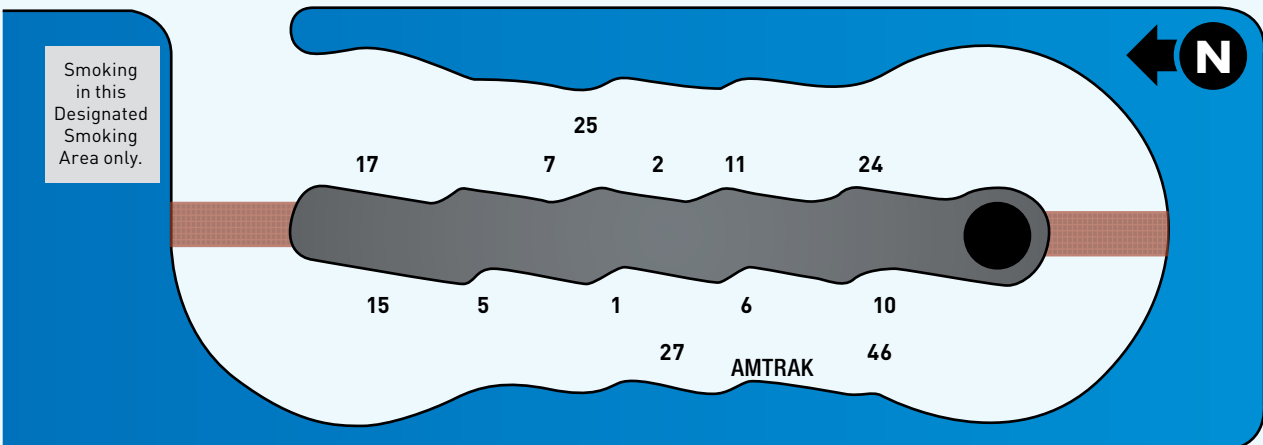

← To Downtown Plaza

SE 3RD STREET