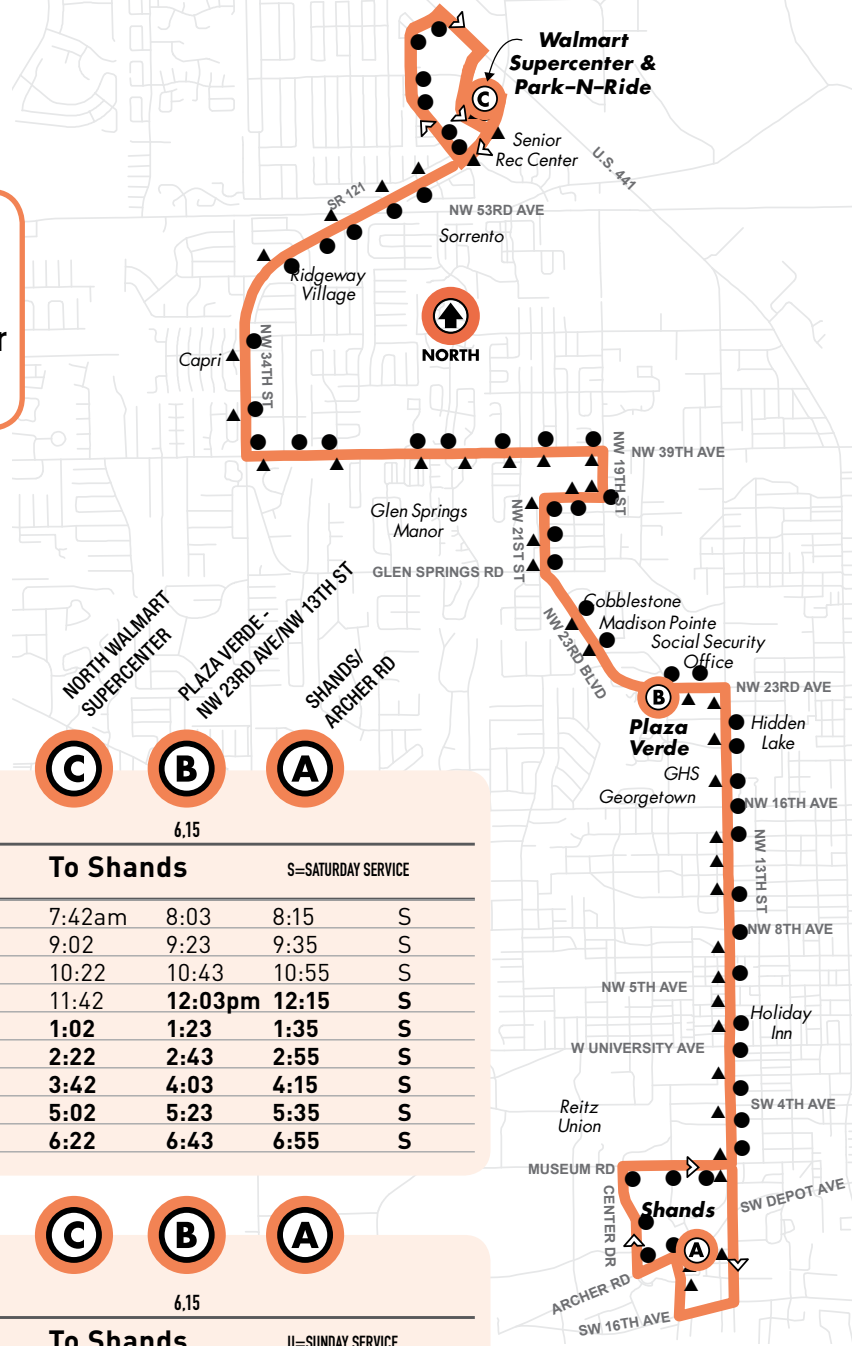

Saturday Every 80 min.

Sunday Every 80 min.

Shands to North Walmart Supercenter

Bus Stops

- ▲ To Shands
- To N Walmart Supercenter
- ⓐ Timepoint Bus Stops

SATURDAY	To North Walmart Supercenter			To Shands			S=SATURDAY SERVICE
	ⓐ	ⓑ	ⓒ	ⓒ	ⓑ	ⓐ	
	6:15			6:15			
7:00am	7:18	7:37	S	7:42am	8:03	8:15	S
8:20	8:38	8:57	S	9:02	9:23	9:35	S
9:40	9:58	10:17	S	10:22	10:43	10:55	S
11:00	11:18	11:37	S	11:42	12:03pm	12:15	S
12:20pm	12:38	12:57	S	1:02	1:23	1:35	S
1:40	1:58	2:17	S	2:22	2:43	2:55	S
3:00	3:18	3:37	S	3:42	4:03	4:15	S
4:20	4:38	4:57	S	5:02	5:23	5:35	S
5:40	5:58	6:17	S	6:22	6:43	6:55	S

SUNDAY	To North Walmart Supercenter			To Shands			U=SUNDAY SERVICE
	ⓐ	ⓑ	ⓒ	ⓒ	ⓑ	ⓐ	
	6:15			6:15			
10:00am	10:18	10:37	U	10:42am	11:03	11:15	U
11:20	11:38	11:57	U	12:02pm	12:23	12:35	U
12:40pm	12:58	1:17	U	1:22	1:43	1:55	U
2:00	2:18	2:37	U	2:42	3:03	3:15	U
3:20	3:38	3:57	U	4:02	4:23	4:35	U
4:40	4:58	5:17	U	5:22	5:43	5:55	U

All routes are wheelchair accessible.