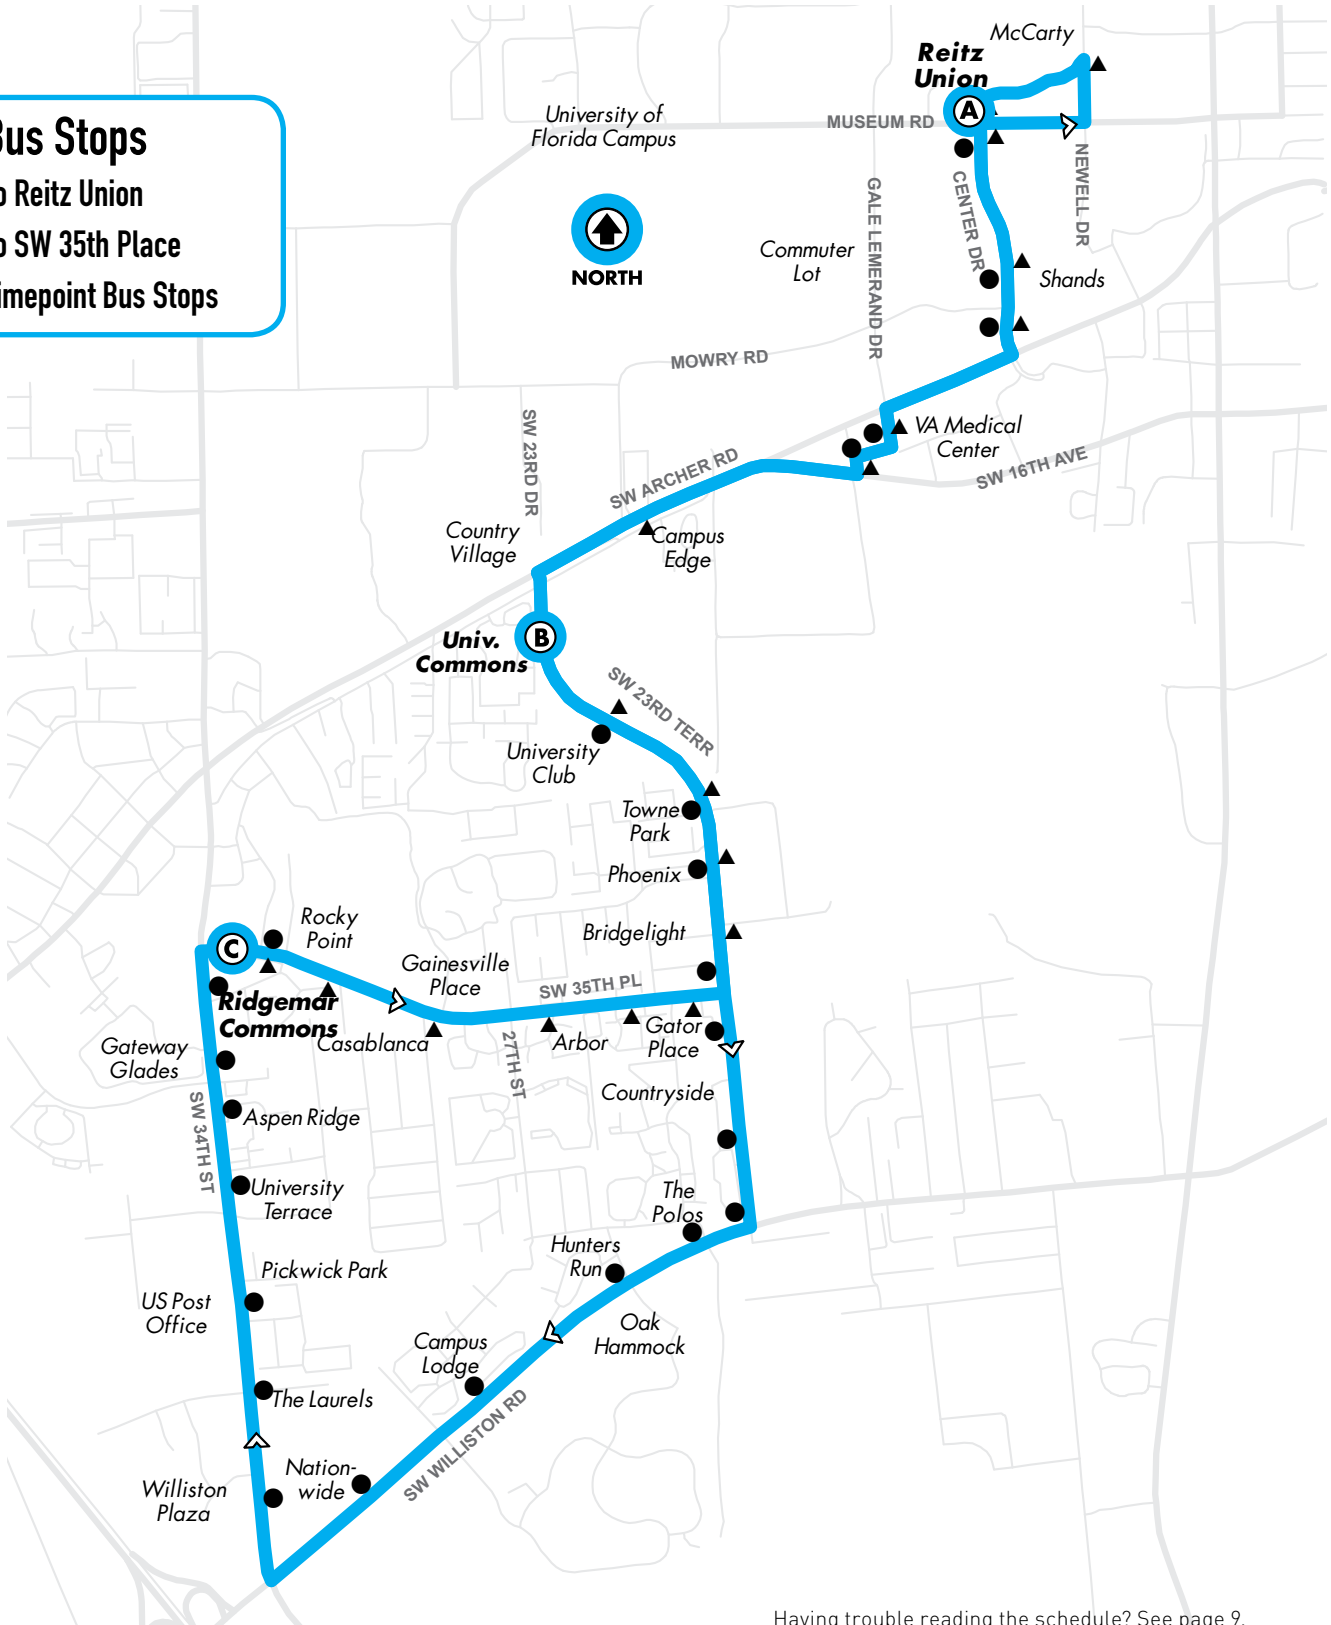

All routes are wheelchair accessible.

35

Reitz Union to SW 35th Place

Monday to Friday Every 10-23-45 min.

Saturday/Sunday See timetable on pg. 69

Bus Stops

- ▲ To Reitz Union
- To SW 35th Place
- ⓐ Timepoint Bus Stops