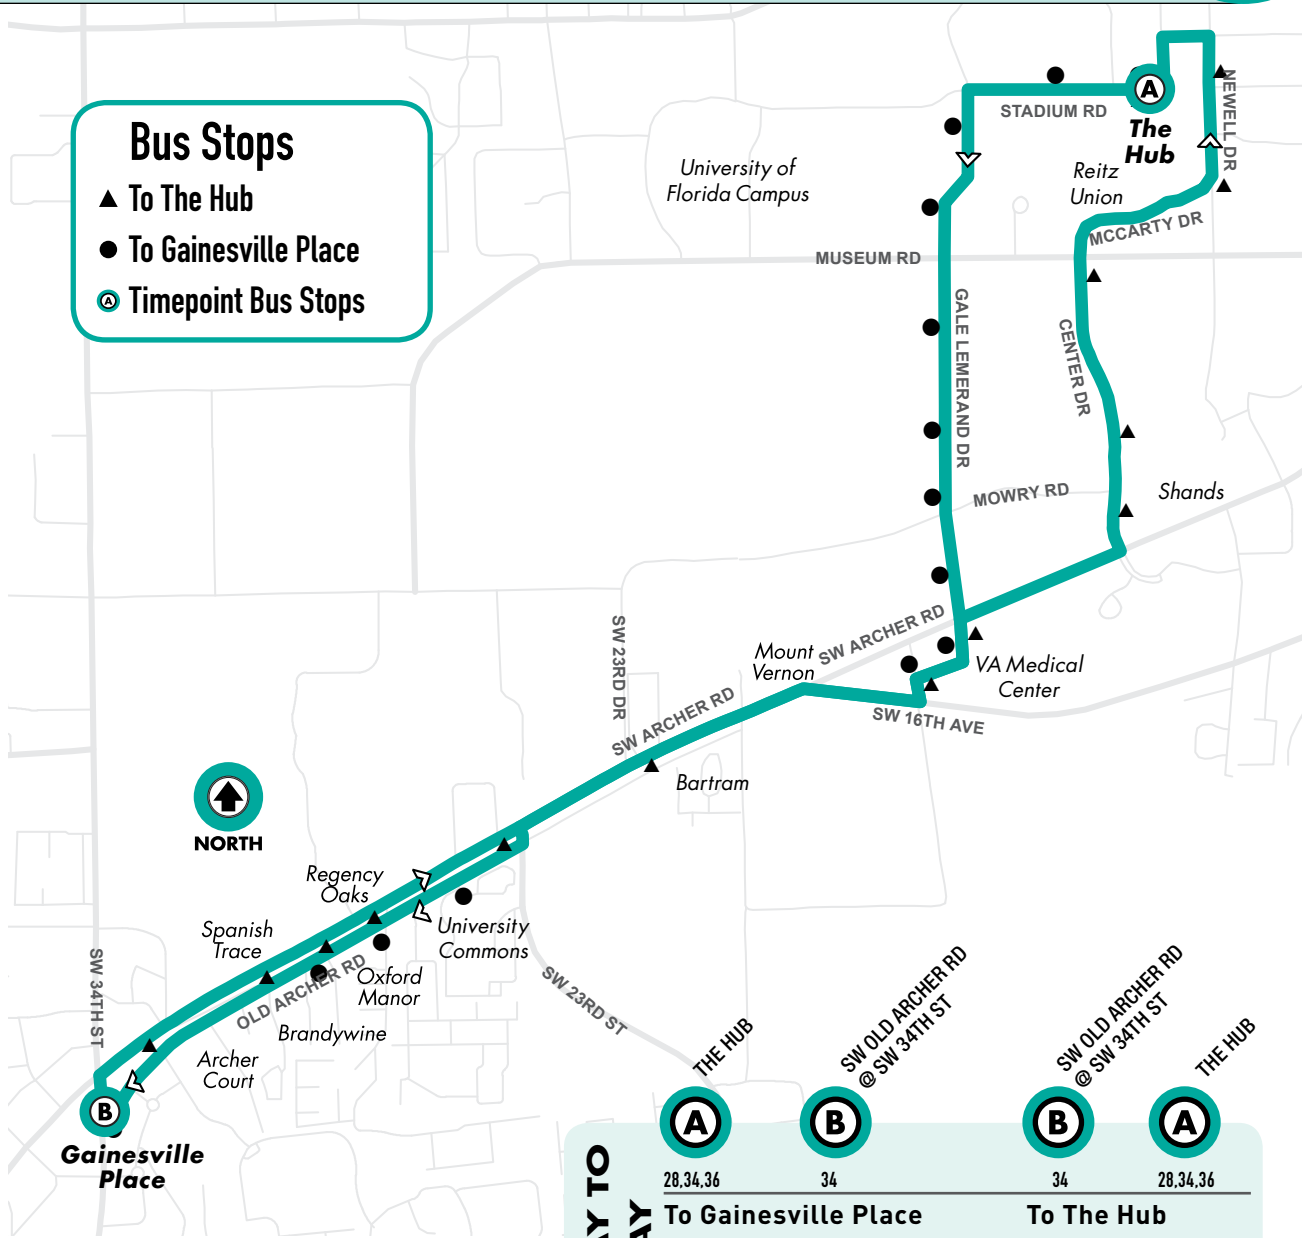

Monday to Friday Every 32 min.
Saturday/Sunday No Service

The Hub to Old Archer Rd at SW 34th St

Bus Stops

- ▲ To The Hub
- To Gainesville Place
- ⓐ Timepoint Bus Stops

MONDAY TO FRIDAY	To Gainesville Place		To The Hub	
	ⓐ	ⓑ	ⓑ	ⓐ
	28,34,36	34	34	28,34,36
8:25am	8:37	8:08am	8:25	
8:57	9:09	8:40	8:57	
9:29	9:41	9:12	9:29	
10:01	10:13	9:44	10:01	
		10:16	10:33	

All routes are wheelchair accessible.