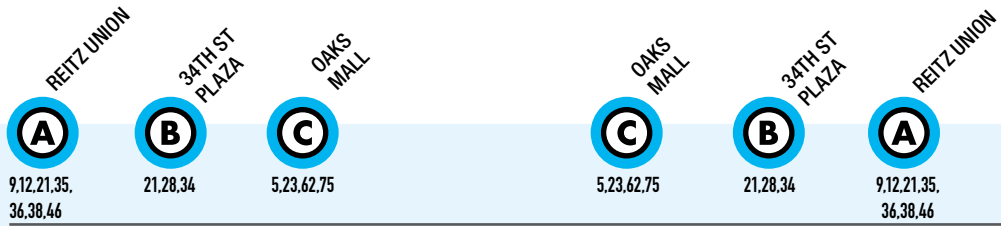

Continued on next page

All routes are wheelchair accessible.

Reitz Union to Oaks Mall

Monday to Friday Every 10-20-30 min.

Saturday/Sunday See timetables on pg. 53

MONDAY TO FRIDAY

To Oaks Mall				To Reitz Union			
				R=RUNS ON REDUCED SERVICE DAYS			
12:00pm	12:10	12:25	R	12:30pm	12:45	1:00	R
12:10	12:20	12:35		12:40	12:55	1:10	
12:20	12:30	12:45		12:50	1:05	1:20	
12:30	12:40	12:55	R	1:00	1:15	1:30	R
12:40	12:50	1:05		1:10	1:25	1:40	
12:50	1:00	1:15		1:20	1:35	1:50	
1:00	1:10	1:25	R	1:30	1:45	2:00	R
1:10	1:20	1:35		1:40	1:55	2:10	
1:20	1:30	1:45		1:50	2:05	2:20	
1:30	1:40	1:55	R	2:00	2:15	2:30	R
1:40	1:50	2:05		2:10	2:25	2:40	
1:50	2:00	2:15		2:20	2:35	2:50	
2:00	2:10	2:25	R	2:30	2:45	3:00	R
2:10	2:20	2:35		2:40	2:55	3:10	
2:20	2:30	2:45		2:50	3:05	3:20	
2:30	2:40	2:55	R	3:00	3:15	3:30	R
2:40	2:50	3:05		3:10	3:25	3:40	
2:50	3:00	3:15		3:20	3:35	3:50	
3:00	3:10	3:25	R	3:30	3:45	4:00	R
3:10	3:20	3:35		3:40	3:55	4:10	
3:20	3:30	3:45		3:50	4:05	4:20	
3:30	3:40	3:55	R	4:00	4:15	4:30	R
3:40	3:50	4:05		4:10	4:25	4:40	
3:50	4:00	4:15		4:20	4:35	4:50	
4:00	4:10	4:25	R	4:30	4:45	5:00	R
4:10	4:20	4:35		4:40	4:55	5:10	
4:20	4:30	4:45		4:50	5:05	5:20	
4:30	4:40	4:55	R	5:00	5:15	5:30	R
4:40	4:50	5:05		5:10	5:25	5:40	
4:50	5:00	5:15		5:20	5:35	5:50	
5:00	5:10	5:25	R	5:30	5:45	6:00	R
5:10	5:20	5:35		5:40	5:55	6:10	
5:20	5:30	5:45		5:50	6:05	6:20	
5:30	5:40	5:55	R	6:00	6:15	6:30	R
5:40	5:50	6:05		6:10	6:25	6:40	
5:50	6:00	6:15		6:20	6:35	6:50	
6:00	6:10	6:25	R	6:30	6:45	7:00	R
6:10	6:20	6:35		6:40	6:55	7:10	
6:20	6:30	6:45		6:50	7:05	7:20	
6:30	6:40	6:55	R	7:00	7:15	7:30	R
6:40	6:50	7:05		7:10	7:25	7:40	
7:00	7:10	7:25	R	7:30	7:45	8:00	R
7:15	7:25	7:40		7:45	8:00	8:15	
7:30	7:40	7:55	R	8:00	8:15	8:30	R
7:45	7:55	8:10		8:15	8:30	8:45	
8:00	8:10	8:25	R	8:30	8:45	9:00	R
8:15	8:25	8:40		8:45	9:00	9:15	
8:30	8:40	8:55	R	9:00	9:15	9:30	R
9:00	9:10	9:25	R	9:30	9:45	10:00	R
9:30	9:40	9:55	R	10:00	10:15	10:30	R
10:00	10:10	10:25	R	10:30	10:45	11:00	R
10:30	10:40	10:55	R	11:00	11:15	11:30	R
11:00	11:10	11:25	R	11:30	11:45	12:00am	R
11:30	11:40	11:55	R	12:00	12:15	12:30	R
12:00am	12:10	12:25	R	12:30	12:45	1:00	R
12:30	12:40	12:55	R	1:00	1:15	1:30	R
1:00	1:10	1:25	R	1:30	1:45	2:00	R