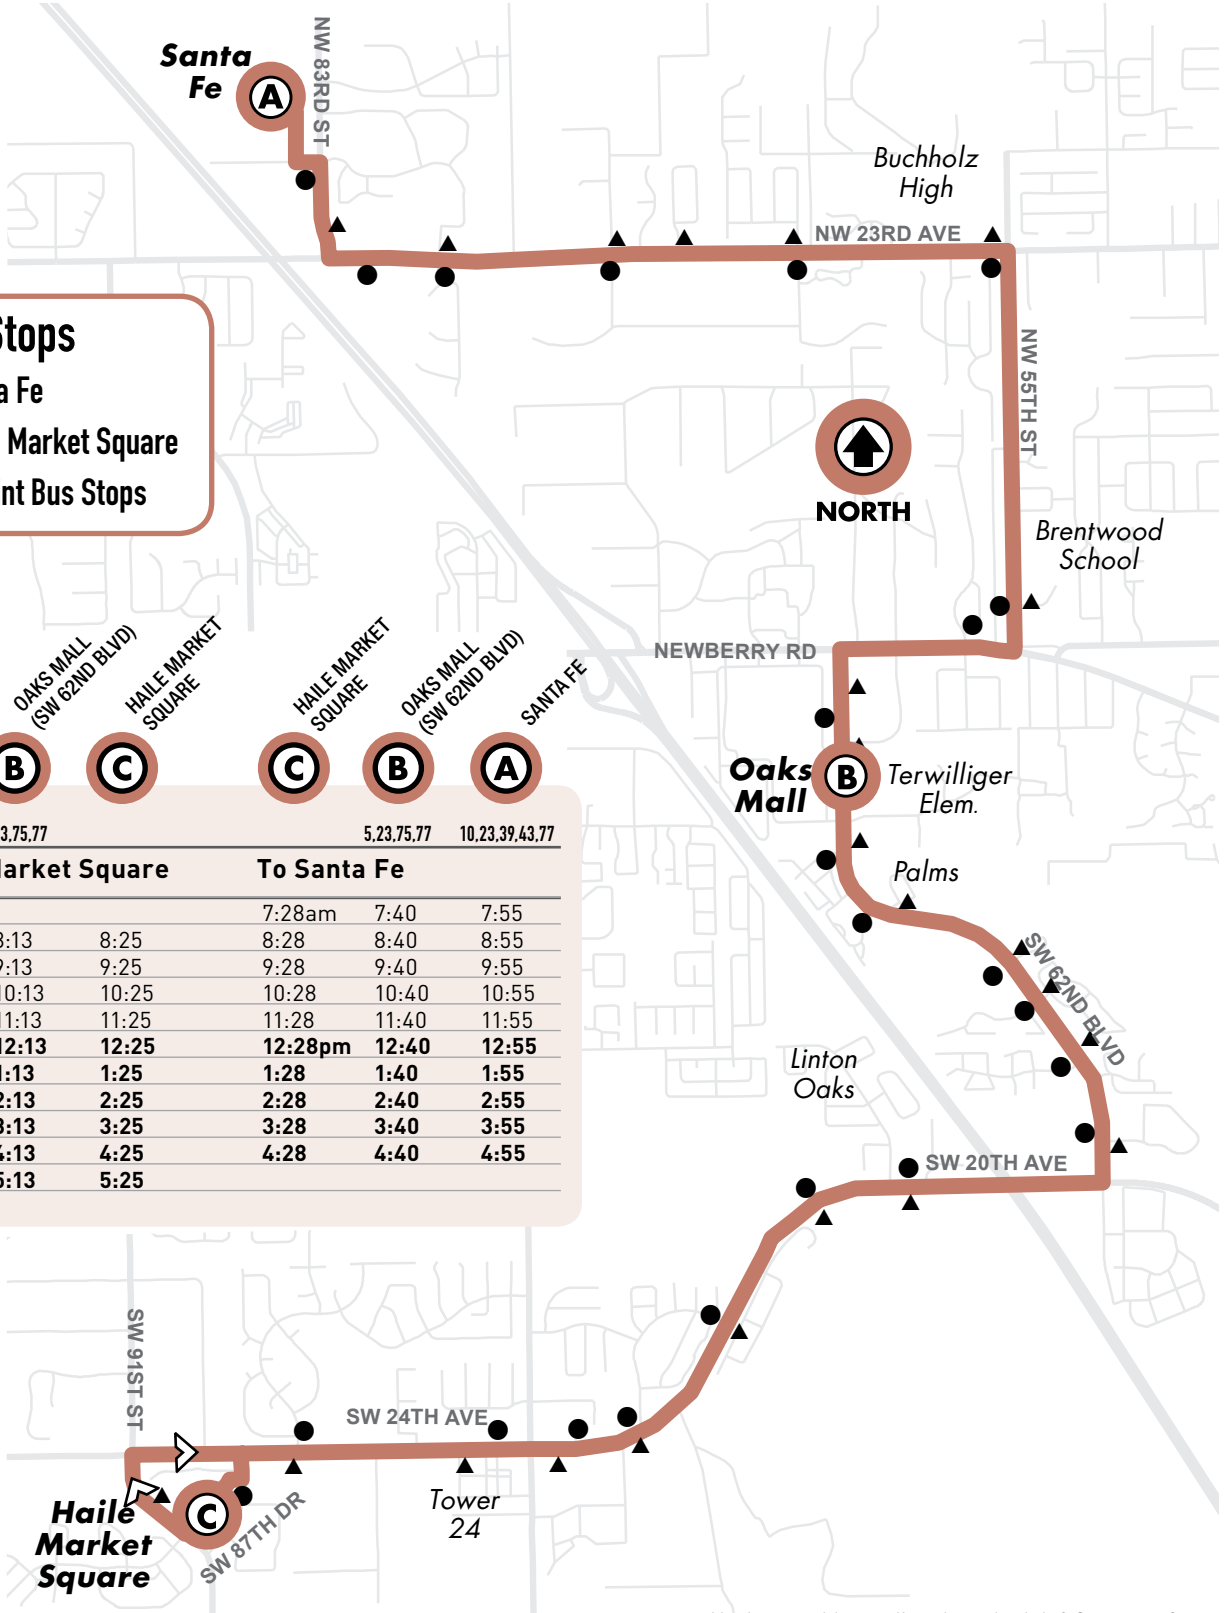

76

Santa Fe to Haile Market Square

Monday to Friday Every 60 min.

Saturday/Sunday No Service

Bus Stops

- ▲ To Santa Fe
- To Haile Market Square
- ⓐ Timepoint Bus Stops

MONDAY TO FRIDAY	To Haile Market Square			To Santa Fe		
	10,23,39,43,77	5,23,75,77		5,23,75,77	10,23,39,43,77	
8:00am	8:13	8:25		7:28am	7:40	7:55
9:00	9:13	9:25		8:28	8:40	8:55
10:00	10:13	10:25		9:28	9:40	9:55
11:00	11:13	11:25		10:28	10:40	10:55
12:00pm	12:13	12:25		11:28	11:40	11:55
1:00	1:13	1:25		12:28pm	12:40	12:55
2:00	2:13	2:25		1:28	1:40	1:55
3:00	3:13	3:25		2:28	2:40	2:55
4:00	4:13	4:25		3:28	3:40	3:55
5:00	5:13	5:25		4:28	4:40	4:55