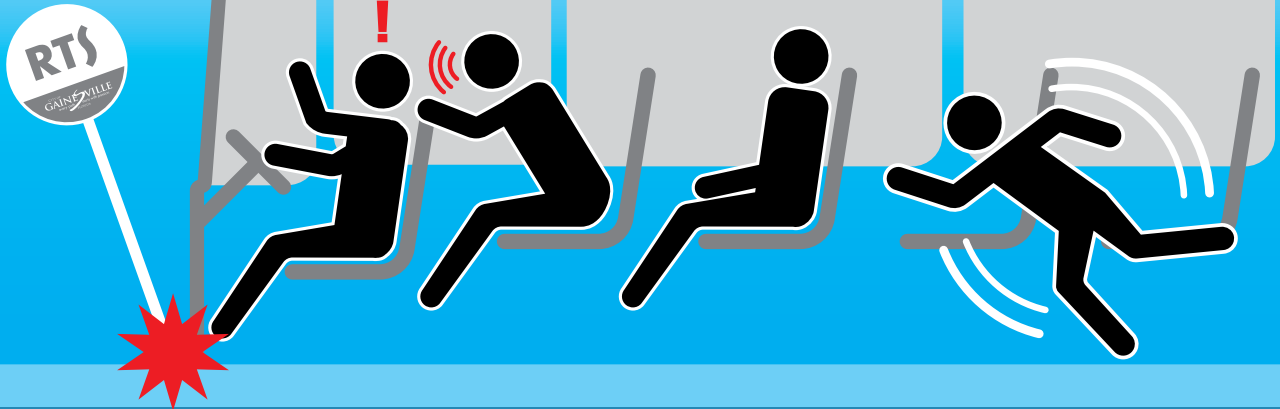

Never talk with the bus driver when the bus is moving.