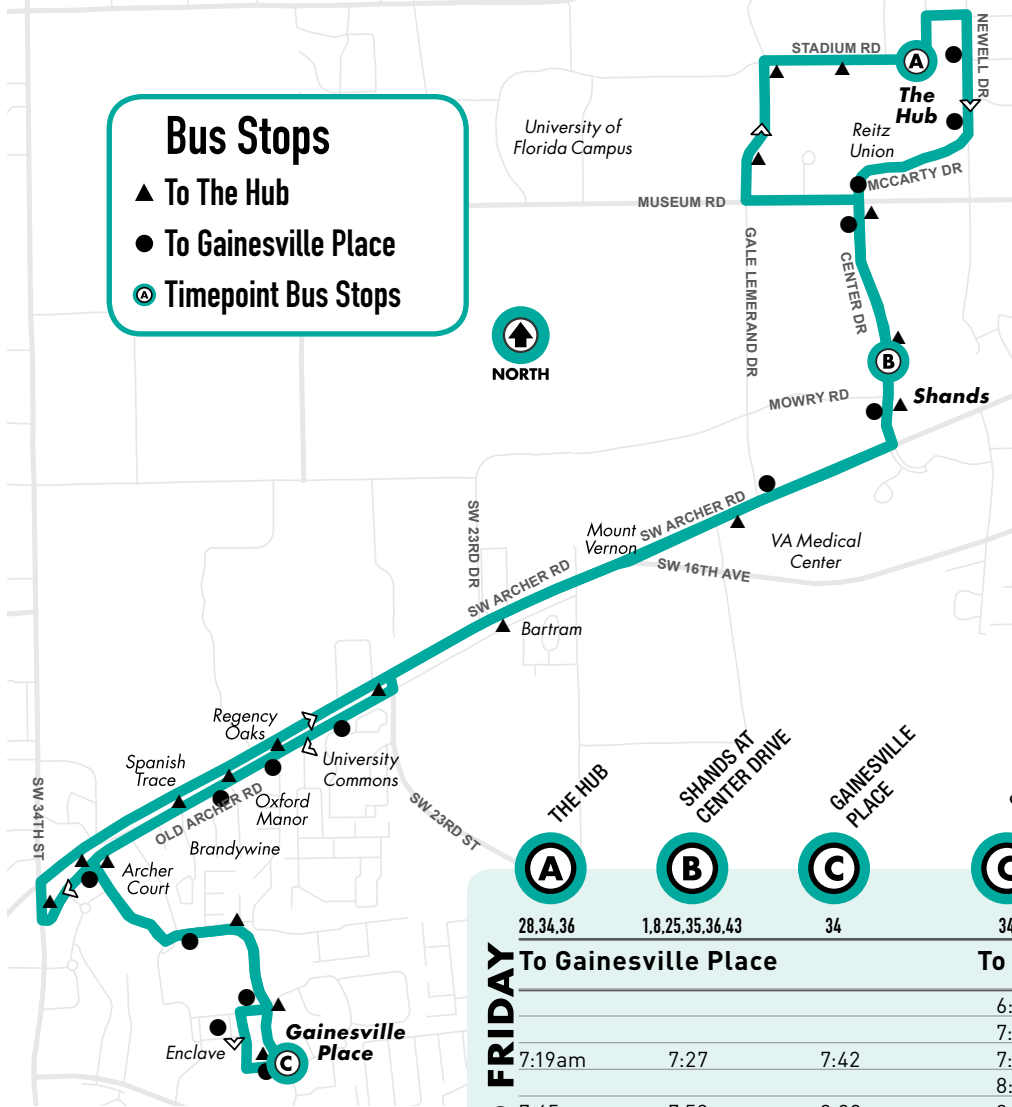

Monday to Friday Every 13-26-50 min.
Saturday/Sunday No Service

The Hub to Gainesville Place

Bus Stops
▲ To The Hub
● To Gainesville Place
ⓐ Timepoint Bus Stops

THE HUB	SHANDS AT CENTER DRIVE	GAINESVILLE PLACE	GAINESVILLE PLACE	SHANDS AT CENTER DRIVE	THE HUB
ⓐ	ⓑ	ⓒ	ⓒ	ⓑ	ⓐ
28,34,36	1,8,25,35,36,43	34	34	1,8,25,35,36,43	28,34,36

MONDAY TO FRIDAY	To Gainesville Place			To The Hub		
	THE HUB	SHANDS AT CENTER DRIVE	GAINESVILLE PLACE	GAINESVILLE PLACE	SHANDS AT CENTER DRIVE	THE HUB
				6:55am	7:10	7:19
				7:21	7:36	7:45
7:19am	7:27	7:42	7:47	8:02	8:11	8:11
			8:00	8:15	8:24	8:24
7:45	7:53	8:08	8:13	8:28	8:37	8:37
			8:26	8:41	8:50	8:50
8:11	8:19	8:34	8:39	8:54	9:03	9:03
8:24	8:32	8:47	8:52	9:07	9:16	9:16
8:37	8:45	9:00	9:05	9:20	9:29	9:29
8:50	8:58	9:13	9:18	9:33	9:42	9:42
9:03	9:11	9:26	9:31	9:46	9:55	9:55
9:16	9:24	9:39	9:44	9:59	10:08	10:08
9:29	9:37	9:52	9:57	10:12	10:21	10:21
9:42	9:50	10:05	10:10	10:25	10:34	10:34
9:55	10:03	10:18	10:23	10:38	10:47	10:47
10:08	10:16	10:31	10:36	10:51	11:00	11:00
10:21	10:29	10:44	10:49	11:04	11:13	11:13
10:34	10:42	10:57	11:02	11:17	11:26	11:26
10:47	10:55	11:10	11:15	11:30	11:39	11:39

Continued on next page