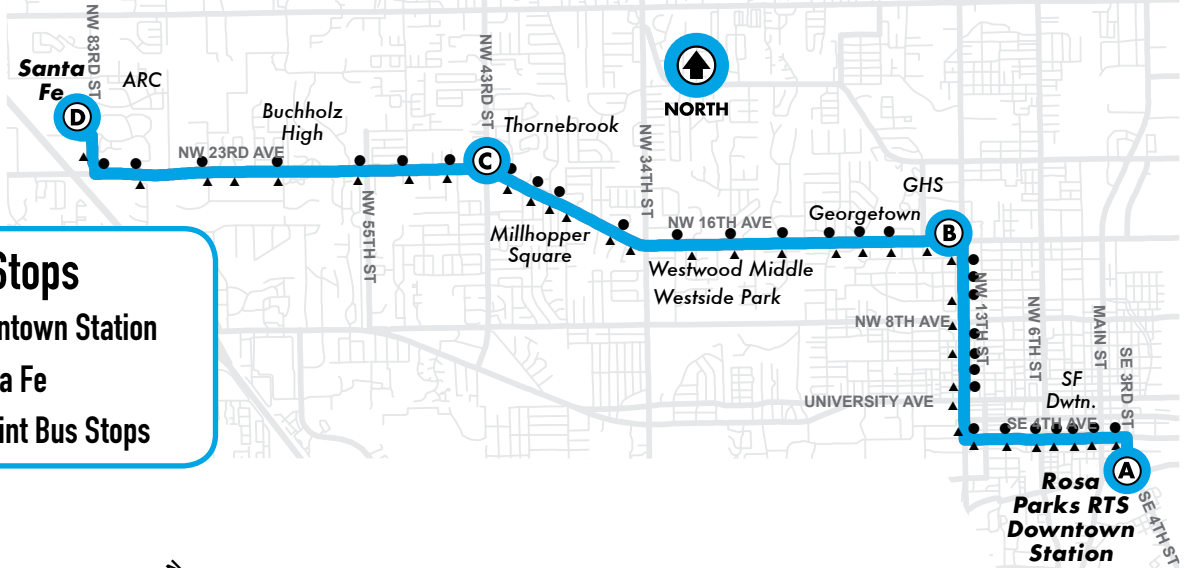

Bus Stops

- ▲ To Downtown Station
- To Santa Fe
- Ⓐ Timepoint Bus Stops

A ROSA PARKS RTS DOWNTOWN STATION
B 16TH AVE/ 13TH ST
C NW 23RD AVE/ 43RD ST
D SANTA FE

D SANTA FE
C NW 23RD AVE/ 43RD ST
B 16TH AVE/ 13TH ST
A ROSA PARKS RTS DOWNTOWN STATION