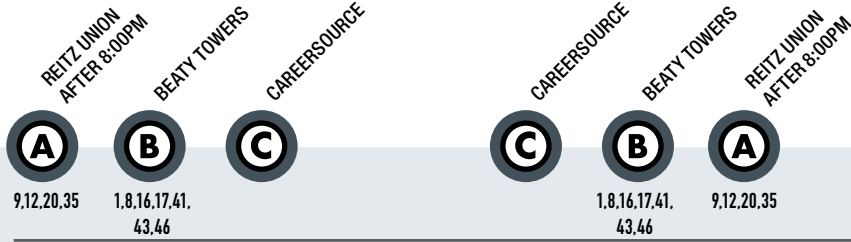

Monday to Friday Every 10-20-30 min.

Beaty Towers to CareerSource

13

All routes are wheelchair accessible.

13

Beaty Towers to CareerSource

Monday to Friday Every 10-20-30 min.

MONDAY TO FRIDAY