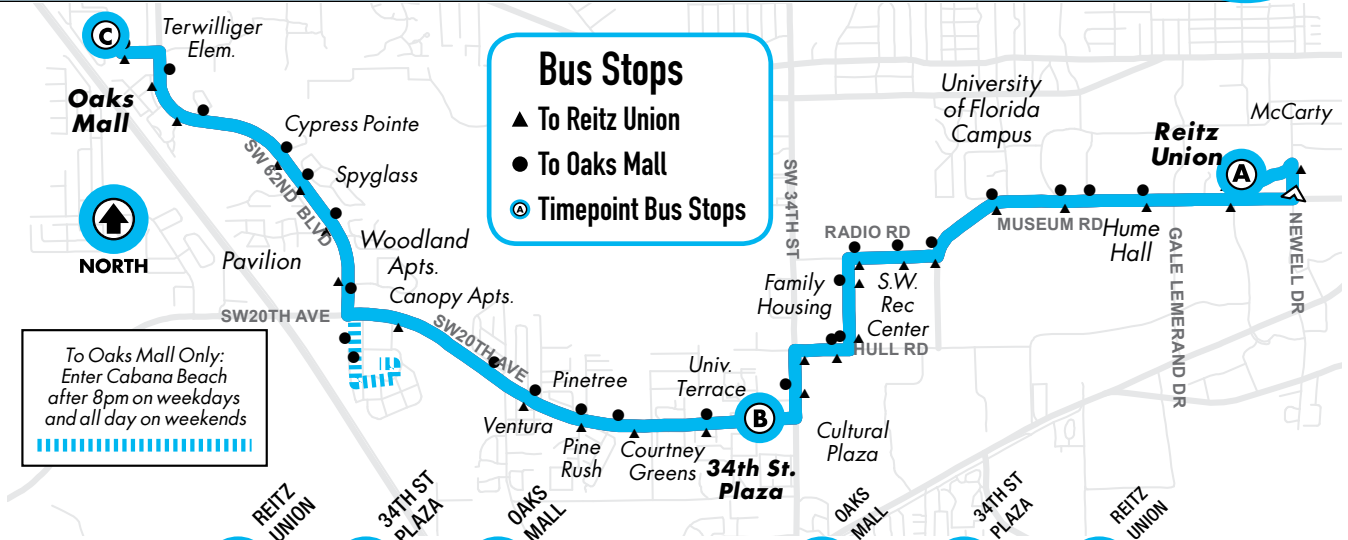

RTS Introduces NEW **Swipe-n-Go** Technology

Watch the video on
our website

For More Information
www.Go-RTS.com

Monday to Friday Every 10-20-30 min.

Saturday/Sunday See timetables on pg. 53

Reitz Union to Oaks Mall