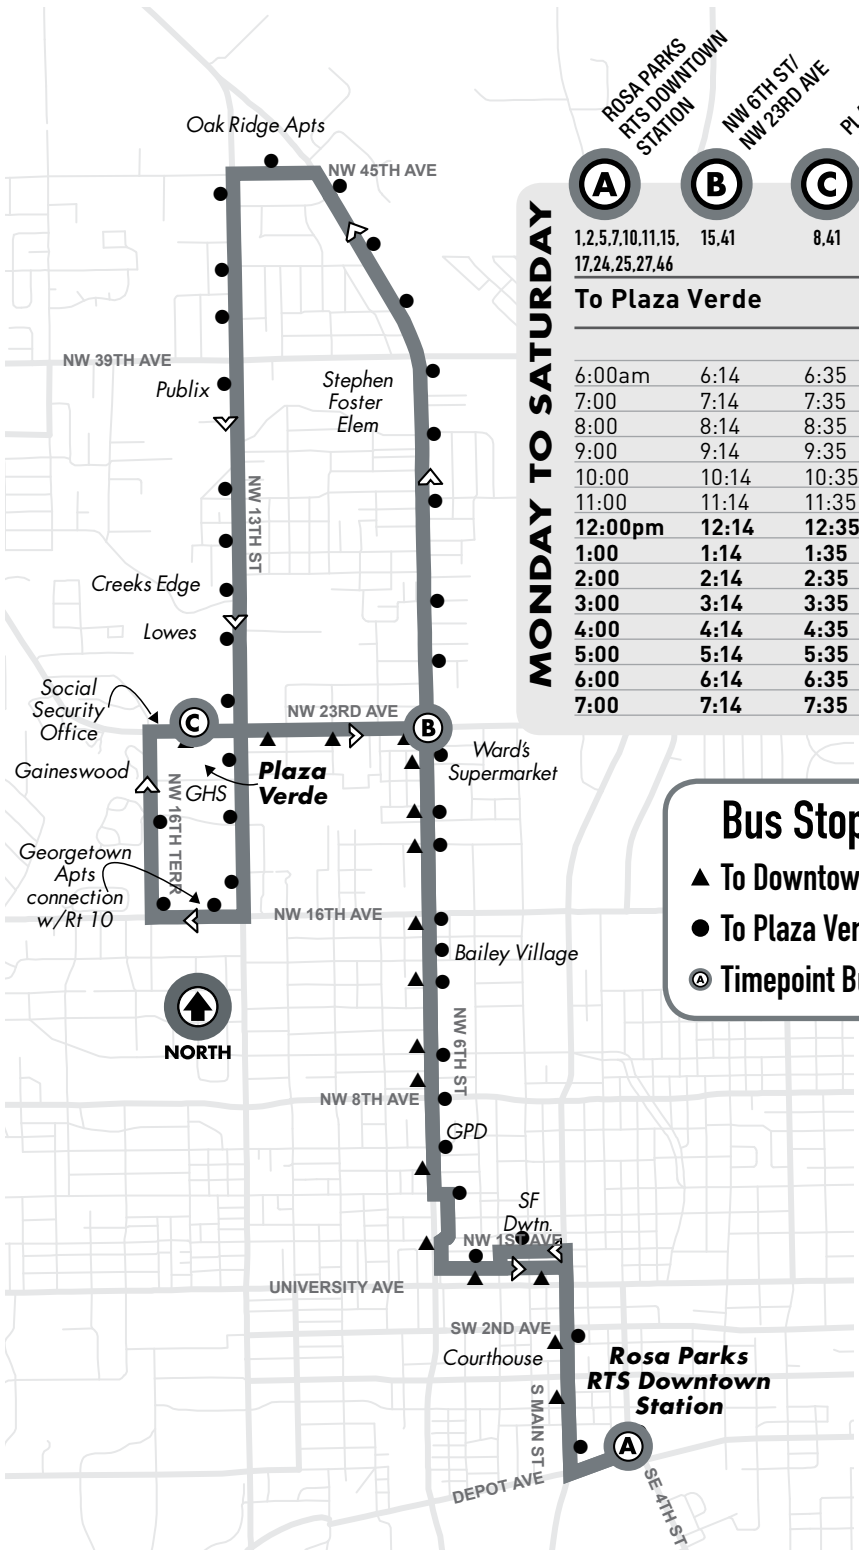

All routes are wheelchair accessible.

6

Downtown Station to Plaza Verde

Monday to Friday Every 60 min.

Saturday Every 120 min.

Sunday No Service

MONDAY TO SATURDAY

Timepoint	Stop	Time	Stop	Time	Stop
1,2,5,7,10,11,15,17,24,25,27,46	A	15:41	B	8:41	C
	B	8:41	C	8:41	A
	C	8:41	A	1,2,5,7,10,11,15,17,24,25,27,46	
To Plaza Verde			To Downtown		
					R=RUNS ON REDUCED SERVICE DAYS S=SATURDAY SERVICE
6:00am	6:14	6:35	R	5:37am	5:55
7:00	7:14	7:35	R	6:37	6:55
8:00	8:14	8:35	R,S	7:37	7:55
9:00	9:14	9:35	R	8:37	8:55
10:00	10:14	10:35	R,S	9:37	9:55
11:00	11:14	11:35	R	10:37	10:55
12:00pm	12:14	12:35	R,S	11:37	11:55
1:00	1:14	1:35	R	12:37pm	12:55
2:00	2:14	2:35	R,S	1:37	1:55
3:00	3:14	3:35	R	2:37	2:55
4:00	4:14	4:35	R,S	3:37	3:55
5:00	5:14	5:35	R	4:37	4:55
6:00	6:14	6:35	R	5:37	5:55
7:00	7:14	7:35	R	6:37	6:55
				7:37	7:55