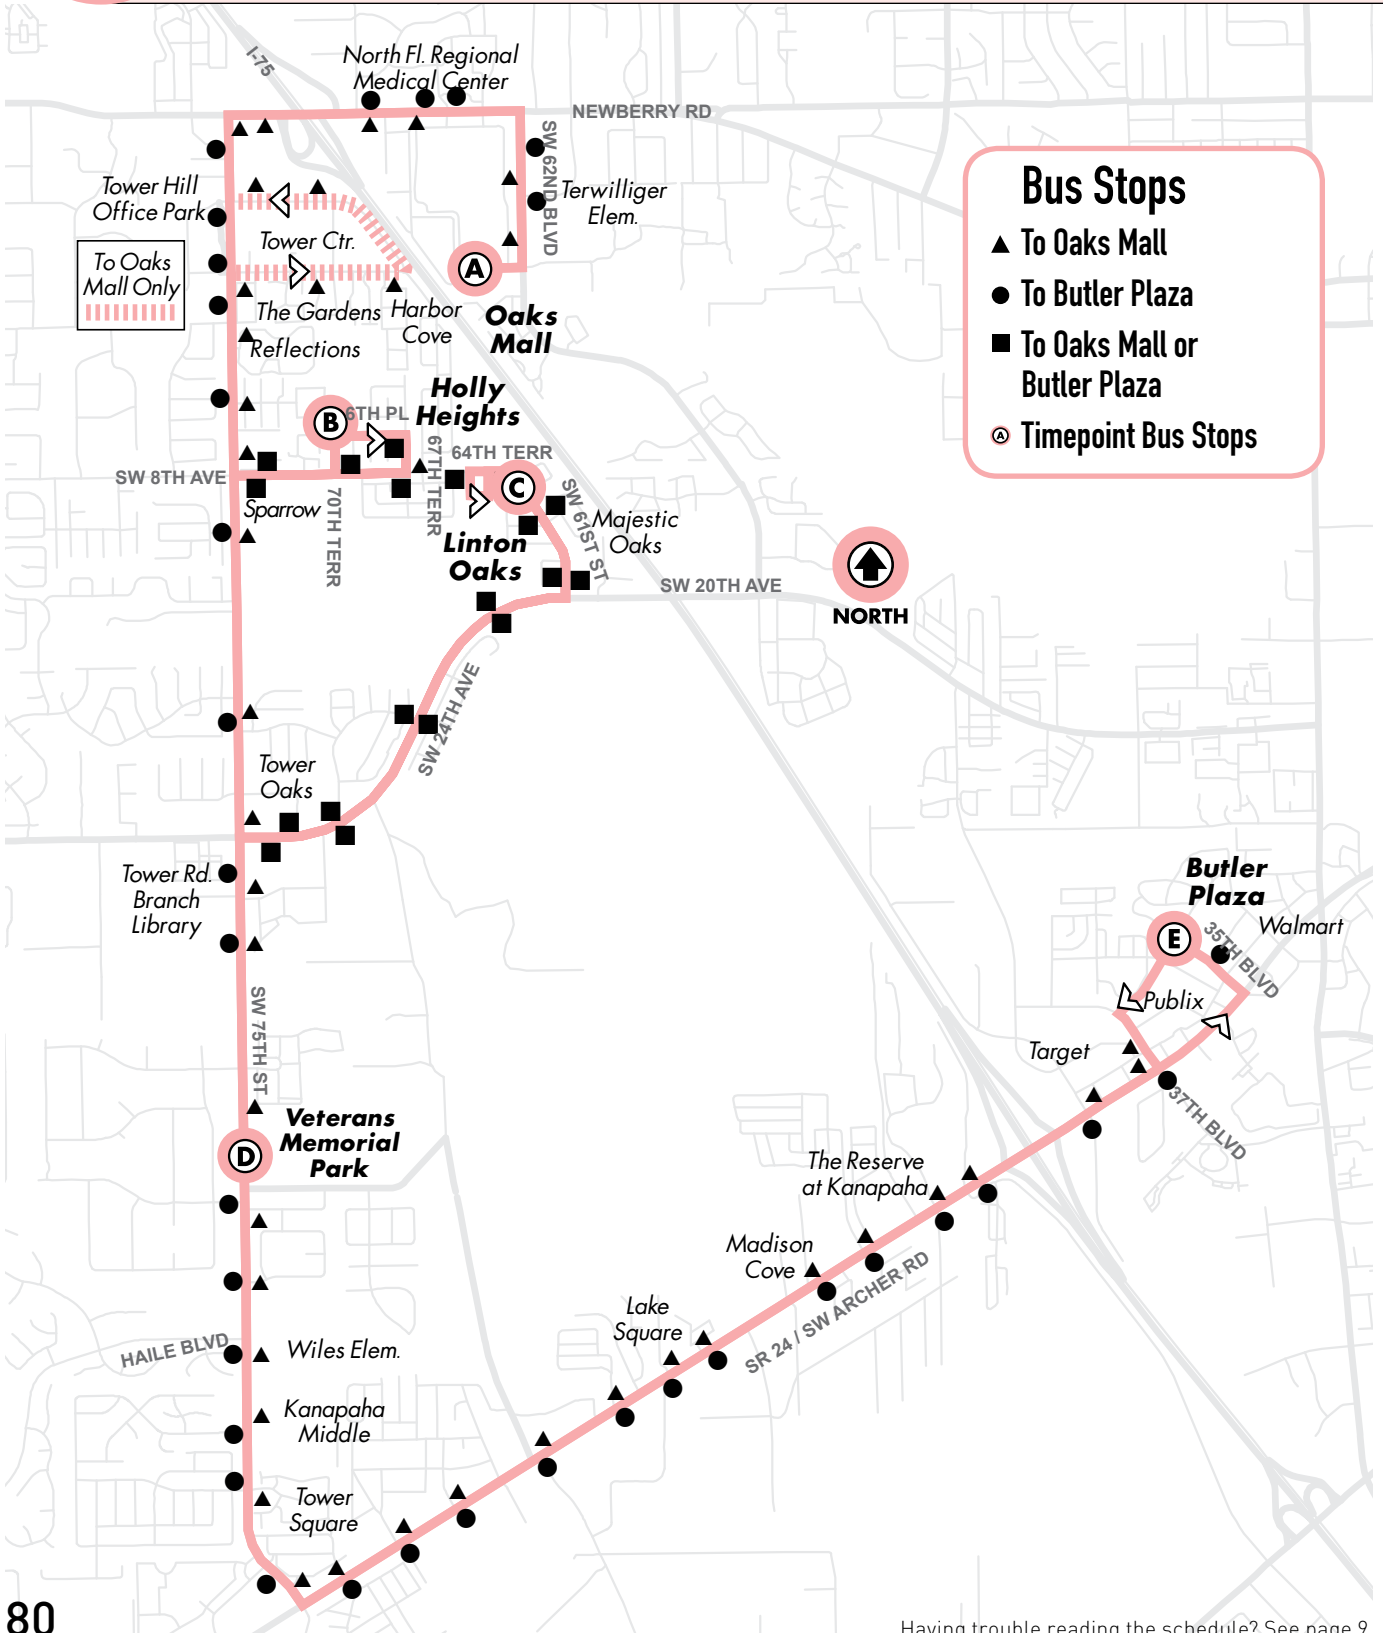

All routes are wheelchair accessible.

75

Oaks Mall to Butler Plaza

Monday to Friday Every 35-53 min.

Saturday 105 min.

Sunday No Service

Monday to Friday Every 35-53 min.

Saturday 105 min.