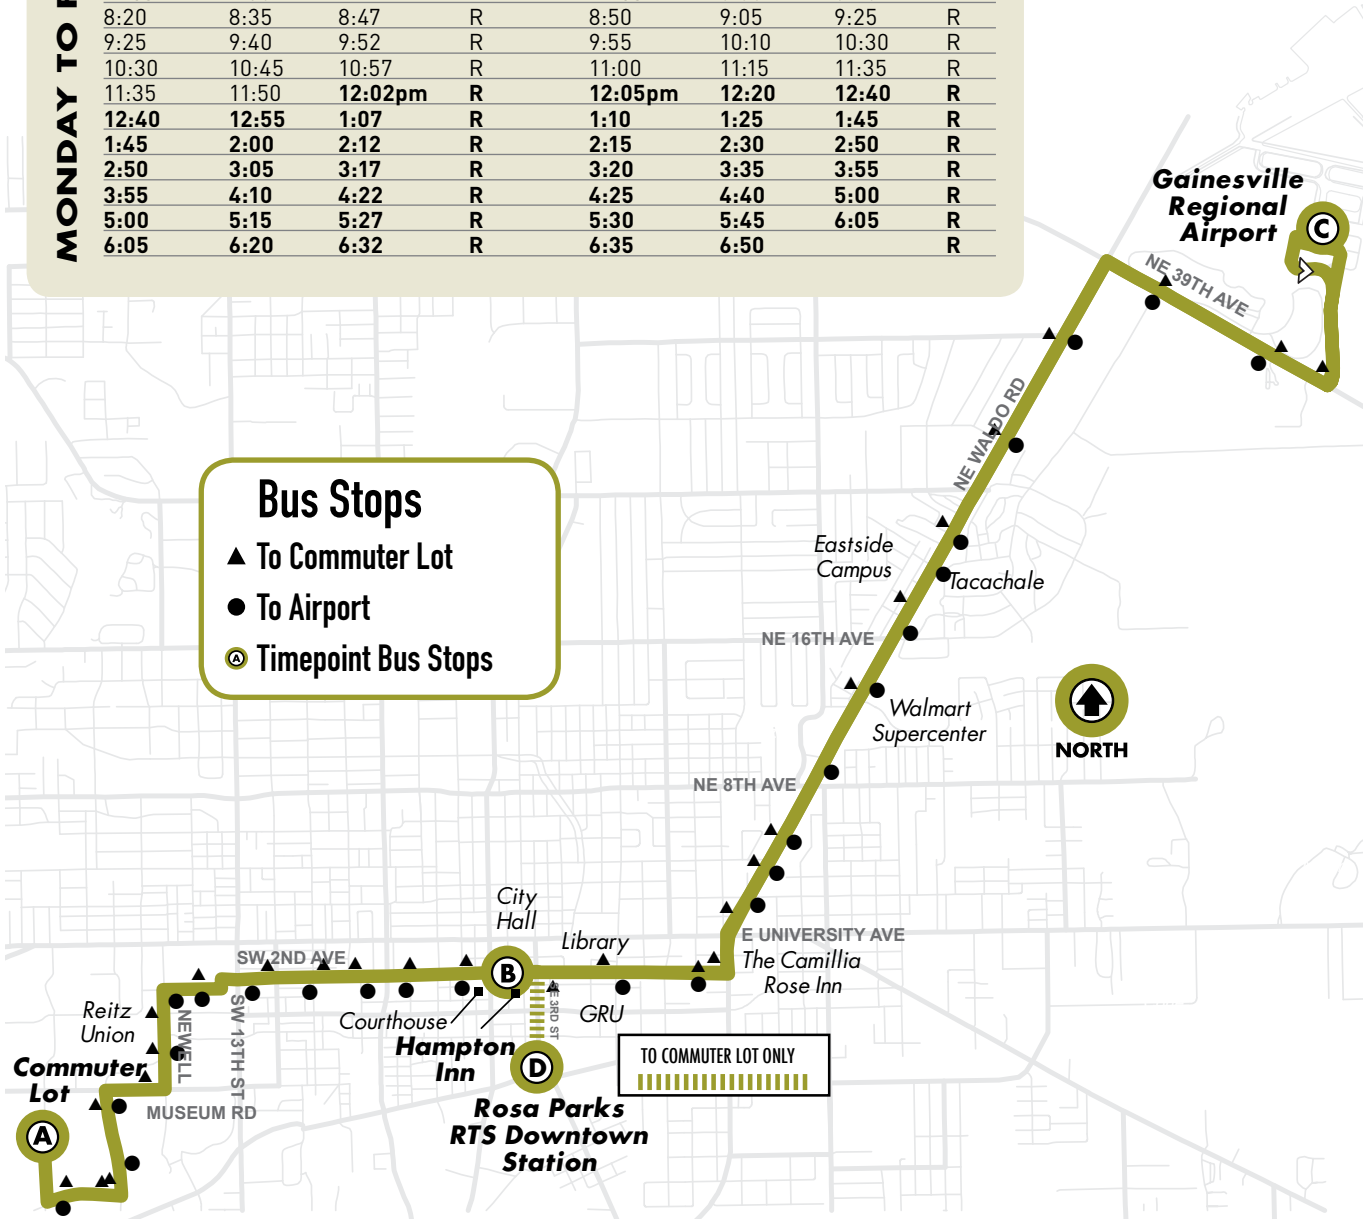

UF Commuter Lot to Airport

Monday to Friday Every 65 min.

Saturday/Sunday No Service

COMMUTER LOT		HAMPTON INN		AIRPORT		AIRPORT		ROSA PARKS RTS DOWNTOWN STATION		COMMUTER LOT	
A		B		C		C		D		A	
9,12		1		24,39		24,39		1,2,5,6,7,10,11,15,17,24,46		9,12	
To Airport				To Commuter Lot				R=RUNS ON REDUCED SERVICE DAYS			
7:15am	7:30	7:42	R	7:45am	8:00	8:20	R				
8:20	8:35	8:47	R	8:50	9:05	9:25	R				
9:25	9:40	9:52	R	9:55	10:10	10:30	R				
10:30	10:45	10:57	R	11:00	11:15	11:35	R				
11:35	11:50	12:02pm	R	12:05pm	12:20	12:40	R				
12:40	12:55	1:07	R	1:10	1:25	1:45	R				
1:45	2:00	2:12	R	2:15	2:30	2:50	R				
2:50	3:05	3:17	R	3:20	3:35	3:55	R				
3:55	4:10	4:22	R	4:25	4:40	5:00	R				
5:00	5:15	5:27	R	5:30	5:45	6:05	R				
6:05	6:20	6:32	R	6:35	6:50						

MONDAY TO FRIDAY

Bus Stops

- ▲ To Commuter Lot
- To Airport
- ⓐ Timepoint Bus Stops

TO COMMUTER LOT ONLY