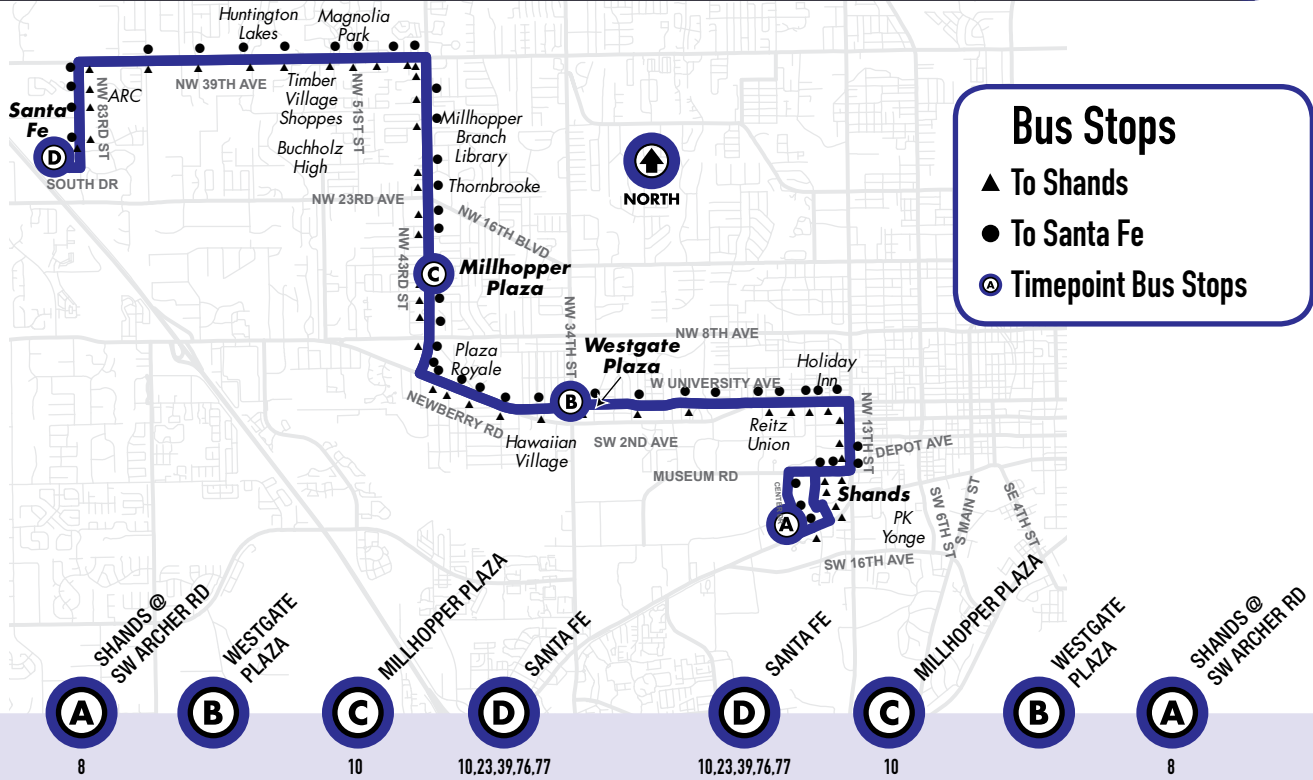

Monday to Friday Every 30-85 min.

Saturday/Sunday No Service

Shands to Santa Fe

MONDAY TO FRIDAY

To Santa Fe				To Shands				R=RUNS ON REDUCED SERVICE DAYS	
				6:05am	6:20	6:27	6:44	R	
				6:35	6:50	6:57	7:14	R	
6:18am	6:38	6:45	7:00	7:05	7:20	7:27	7:44	R	
6:48	7:08	7:15	7:30	7:35	7:50	7:57	8:14	R	
7:18	7:38	7:45	8:00	8:05	8:20	8:27	8:44	R	
7:48	8:08	8:15	8:30	8:35	8:50	8:57	9:14	R	
8:18	8:38	8:45	9:00	9:05	9:20	9:27	9:44	R	
8:48	9:08	9:15	9:30	9:35	9:50	9:57	10:14	R	
9:18	9:38	9:45	10:00	10:05	10:20	10:27	10:44	R	
9:48	10:08	10:15	10:30	10:35	10:50	10:57	11:14	R	
10:18	10:38	10:45	11:00	11:05	11:20	11:27	11:44	R	
10:48	11:08	11:15	11:30	11:35	11:50	11:57	12:14pm	R	
11:18	11:38	11:45	12:00pm	12:05	12:20	12:27	12:44	R	
11:48	12:08	12:15	12:30	12:35	12:50	12:57	1:14	R	
12:18	12:38	12:45	1:00	1:05	1:20	1:27	1:44	R	
12:48	1:08	1:15	1:30	1:35	1:50	1:57	2:14	R	
1:18	1:38	1:45	2:00	2:05	2:20	2:27	2:44	R	
1:48	2:08	2:15	2:30	2:35	2:50	2:57	3:14	R	
2:18	2:38	2:45	3:00	3:05	3:20	3:27	3:44	R	
2:48	3:08	3:15	3:30	3:35	3:50	3:57	4:14	R	
3:18	3:38	3:45	4:00	4:05	4:20	4:27	4:44	R	
3:48	4:08	4:15	4:30	4:35	4:50	4:57	5:14	R	
4:18	4:38	4:45	5:00	5:05	5:20	5:27	5:44	R	
4:48	5:08	5:15	5:30	5:35	5:50	5:57	6:14	R	
5:18	5:38	5:45	6:00	6:05	6:20	6:27	6:44	R	
5:48	6:08	6:15	6:30	6:35	6:50	6:57	7:14	R	
6:18	6:38	6:45	7:00	7:05	7:20	7:27	7:44	R	
7:48	8:08	8:15	8:30	8:35	8:50	8:57	9:14	R	
9:18	9:38	9:45	10:00	10:00	10:15	10:22	10:39		

All routes are wheelchair accessible.