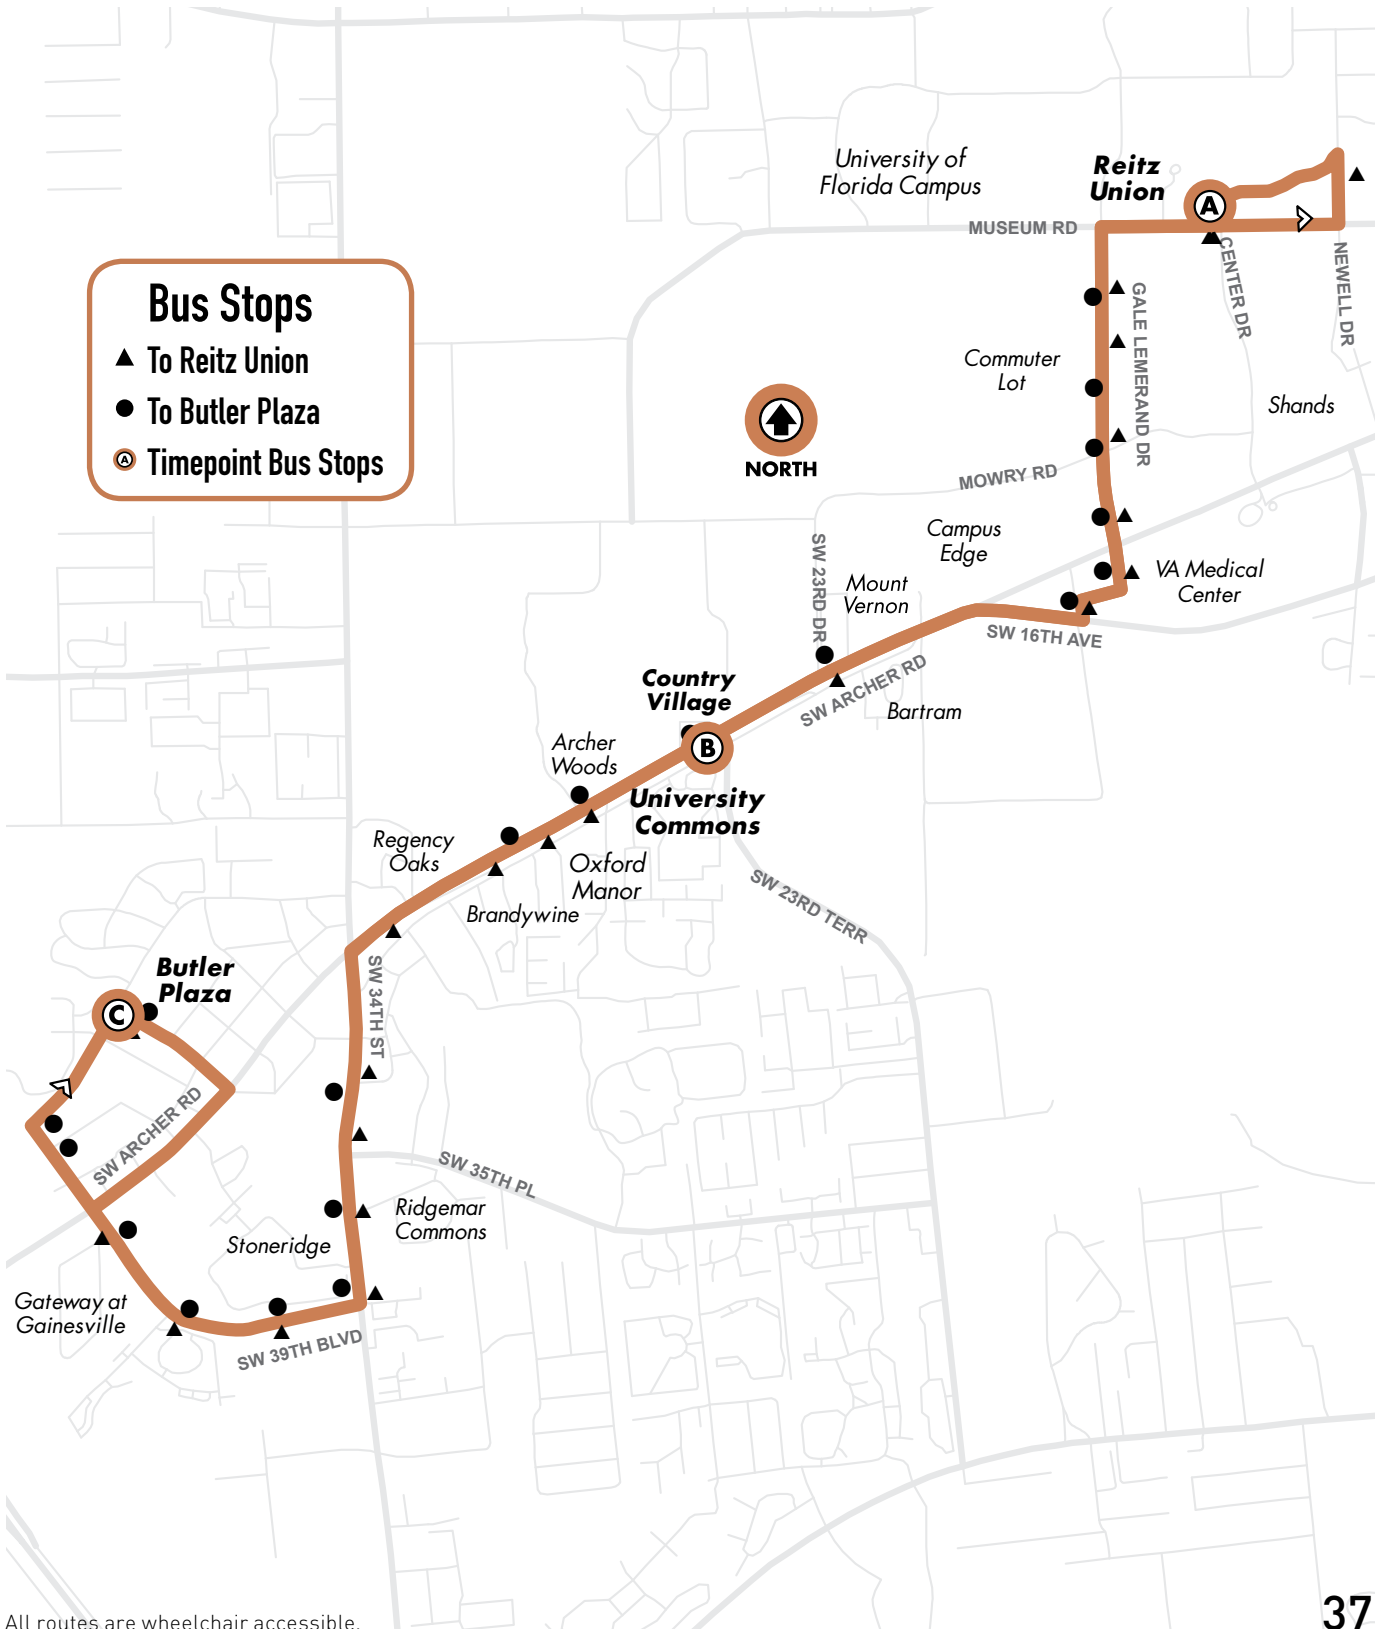

Monday to Friday Every 10-15-23 min.

Saturday/Sunday Refer to timetable on pg. 40

Reitz Union to Butler Plaza

All routes are wheelchair accessible.

Reitz Union to Butler Plaza

Monday to Friday Every 10-15-23 min.