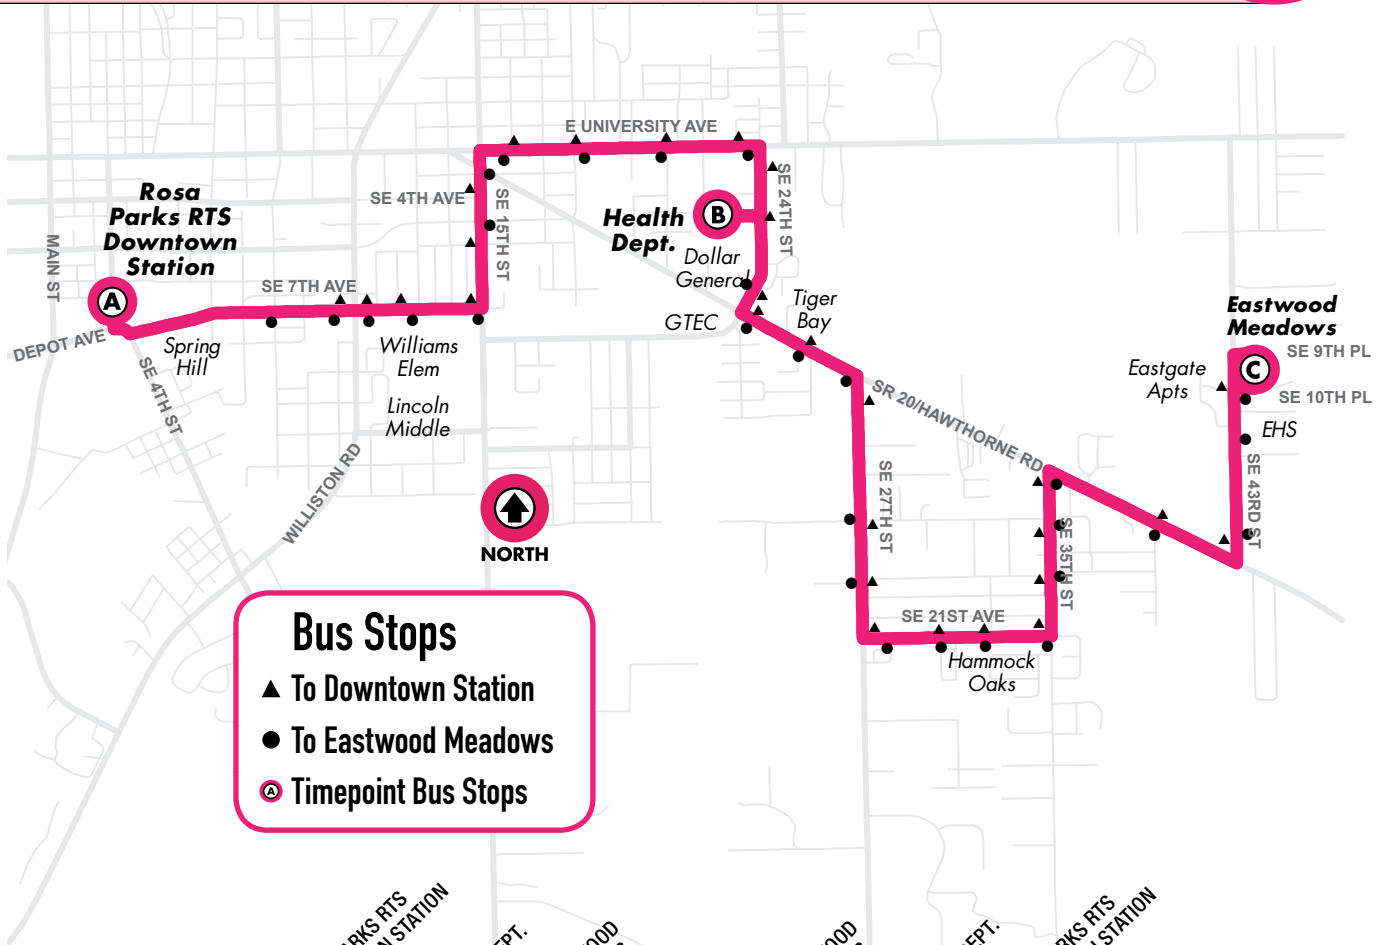

Monday to Friday Every 60 min.

Saturday/Sunday No Service

Downtown Station to Eastwood Meadows

Bus Stops

- ▲ To Downtown Station
- To Eastwood Meadows
- ⓐ Timepoint Bus Stops

MONDAY TO FRIDAY	ROSA PARKS RTS DOWNTOWN STATION (A)			HEALTH DEPT. (B)			EASTWOOD MEADOWS (C)		
	1,2,5,6,10,11,15,17,24,25,46	11B	11	11	11B	1,2,5,6,10,11,15,17,24,25,46	R=RUNS ON REDUCED SERVICE DAYS		
	To Eastwood Meadows			To Downtown					
6:00am	6:13	6:26	R	6:27am	6:40	6:55	R		
7:00	7:13	7:26	R	7:27	7:40	7:55	R		
8:00	8:13	8:26	R	8:27	8:40	8:55	R		
9:00	9:13	9:26	R	9:27	9:40	9:55	R		
10:00	10:13	10:26	R	10:27	10:40	10:55	R		
11:00	11:13	11:26	R	11:27	11:40	11:55	R		
12:00pm	12:13	12:26	R	12:27pm	12:40	12:55	R		
1:00	1:13	1:26	R	1:27	1:40	1:55	R		
2:00	2:13	2:26	R	2:27	2:40	2:55	R		
3:00	3:13	3:26	R	3:27	3:40	3:55	R		
4:00	4:13	4:26	R	4:27	4:40	4:55	R		
5:00	5:13	5:26	R	5:27	5:40	5:55	R		
6:00	6:13	6:26	R	6:27	6:40	6:55	R		
7:00	7:13	7:26	R	7:27	7:40	7:55	R		

All routes are wheelchair accessible.