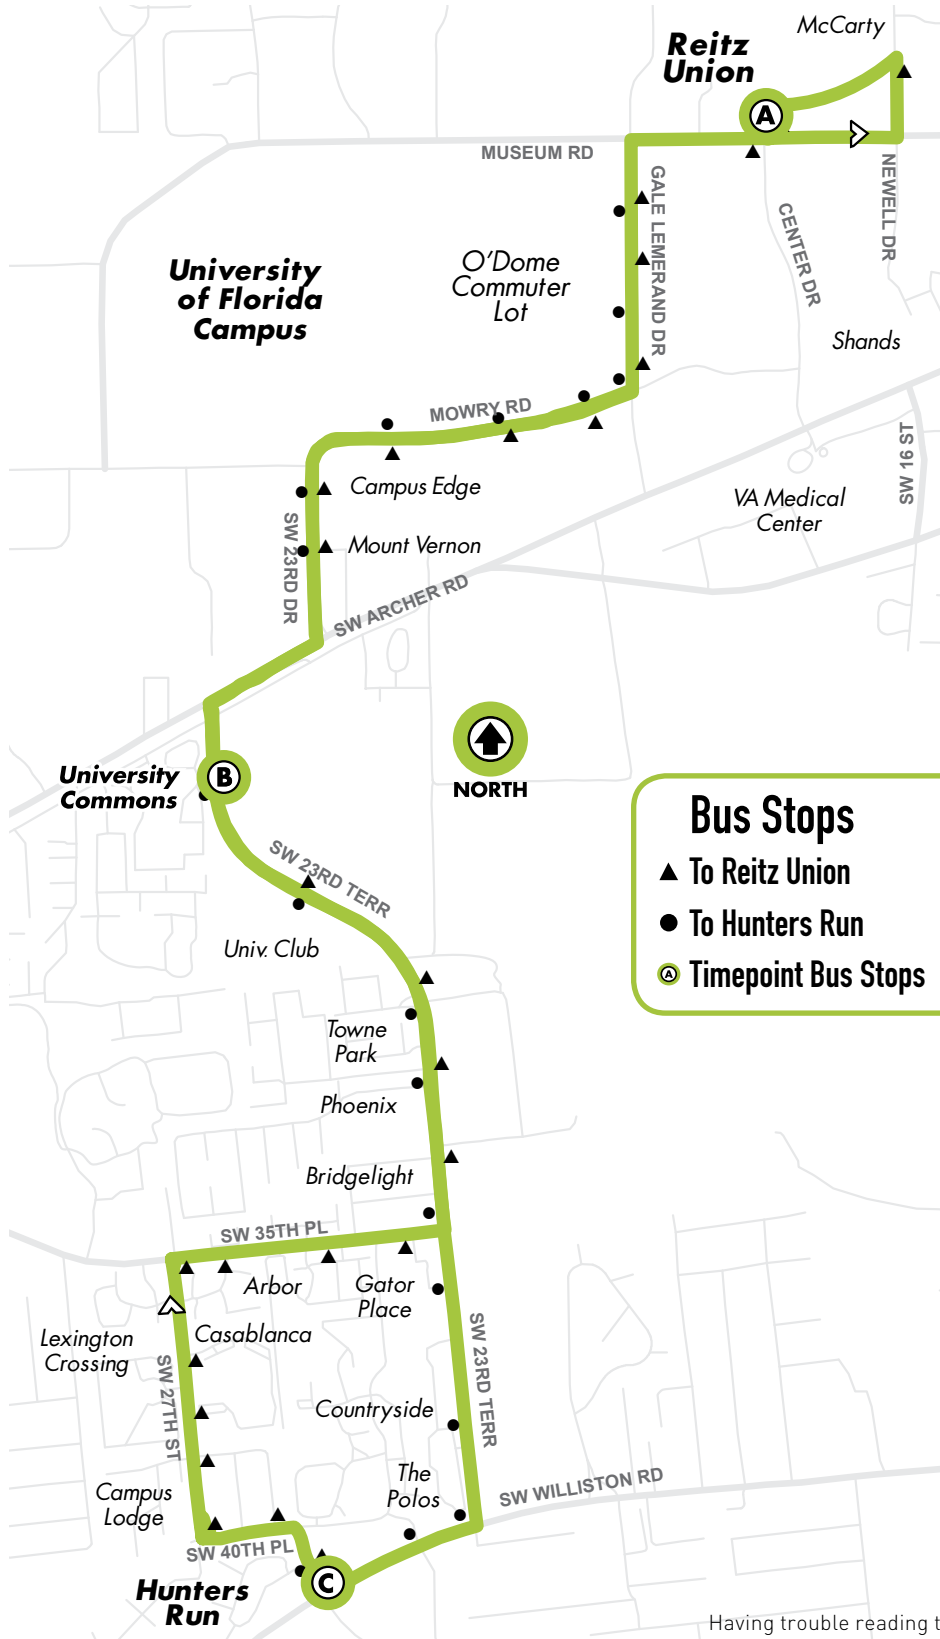

All routes are wheelchair accessible.

9

Reitz Union to Hunters Run

Monday to Friday Every 9-20-40 min.

Saturday/Sunday Refer to timetable on pg. 33

Monday to Friday Every 9-20-40 min.

Saturday/Sunday Refer to timetable on pg. 33