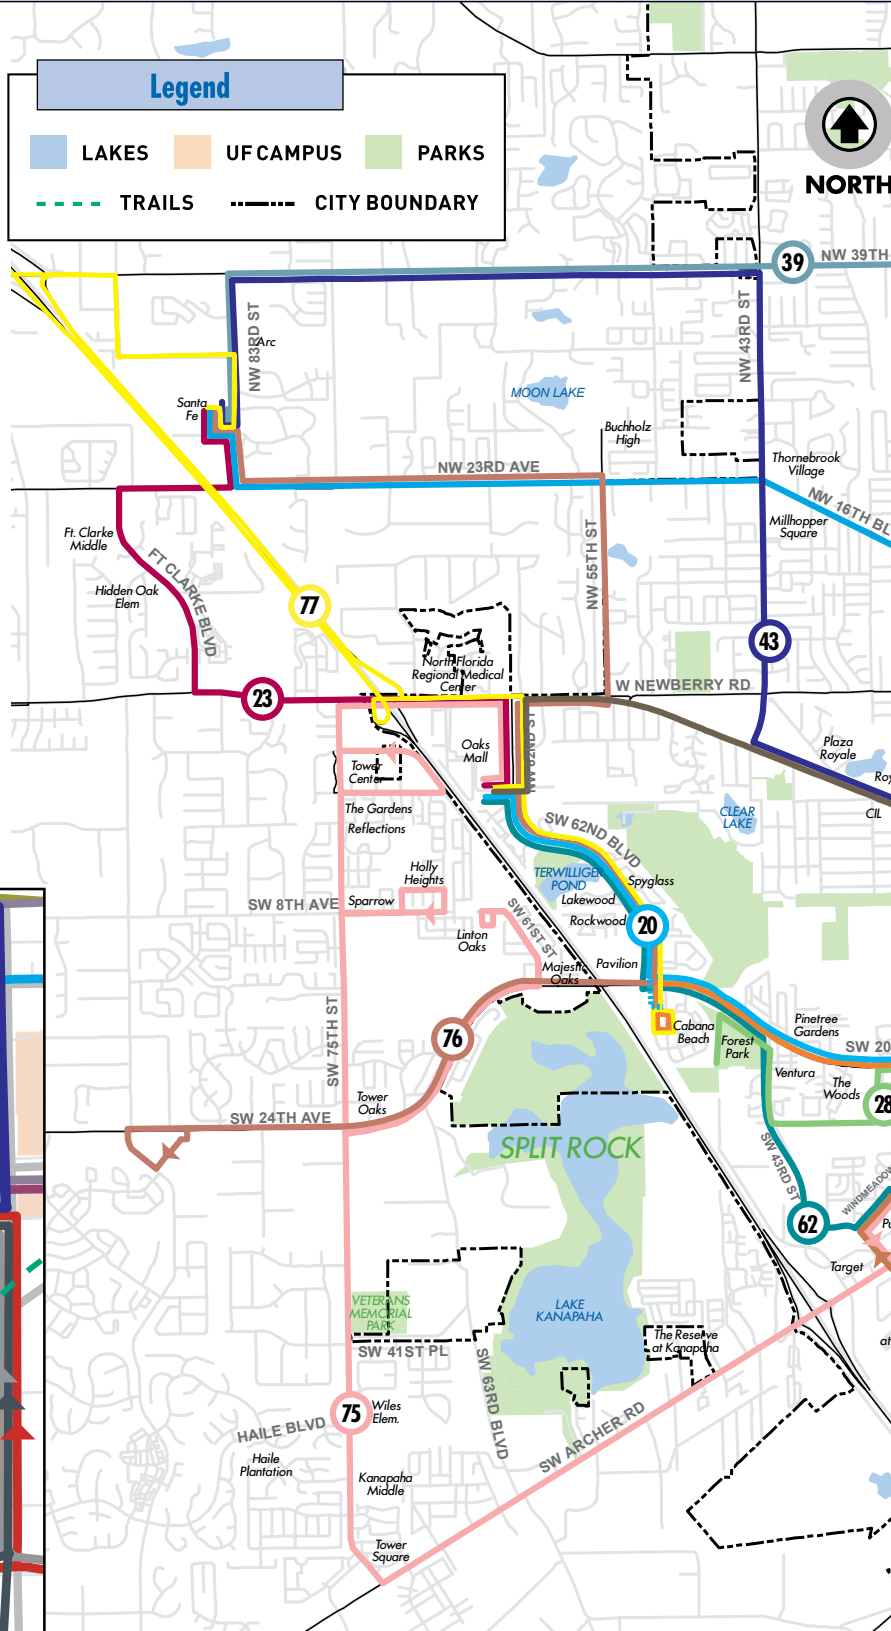

Weekday City Service Map

- 1 Rosa Parks RTS Downtown Station to Butler Plaza
- 2A Rosa Parks RTS Downtown Station to NE Walmart Supercenter
- 2B Rosa Parks RTS Downtown Station to N Main Post Office
- 5 Rosa Parks RTS Downtown Station to Oaks Mall
- 6 Rosa Parks RTS Downtown Station to Plaza Verde
- 7 Rosa Parks RTS Downtown Station to Eastwood Meadows
- 8 Shands to North Walmart Supercenter
- 9 Reitz Union to Hunters Run
- 10 Rosa Parks RTS Downtown Station to Santa Fe
- 11 Rosa Parks Downtown Sta. to Eastwood Meadows/Health Dept
- 12 Reitz Union to Butler Plaza
- 13 Beaty Towers to CareerSource
- 15 Rosa Parks RTS Downtown Station to NW 13th St
- 16 Beaty Towers to Sugar Hill
- 17 Beaty Towers to Rosa Parks RTS Downtown Station
- 20 Reitz Union to Oaks Mall
- 21 Reitz Union to Cabana Beach
- 23 Oaks Mall to Santa Fe (via Fort Clarke Blvd.)
- 24 Rosa Parks RTS Downtown Station to Job Corps/Airport
- 25A UF Commuter Lot to Airport
- 27 Rosa Parks RTS Downtown Station to NE Walmart Supercenter
- 28 The Hub to Forest Park
- 34 The Hub to Lexington Crossing
- 35 Reitz Union to SW 35th Place
- 36 Reitz Union to SW 34th St Post Office
- 38 The Hub to Gainesville Place
- 38T The Hub to Old Archer Rd at SW 34th St
- 39 Santa Fe to Airport
- 41 Beaty Towers to N Walmart Supercenter
- 43 Shands to Santa Fe
- 46 Reitz Union to Rosa Parks RTS Downtown Station
- 62 Oaks Mall to Lexington Crossing
- 75 Oaks Mall to Butler Plaza
- 76 Santa Fe to Haile Market Square
- 77 Santa Fe to Cabana Beach Apts