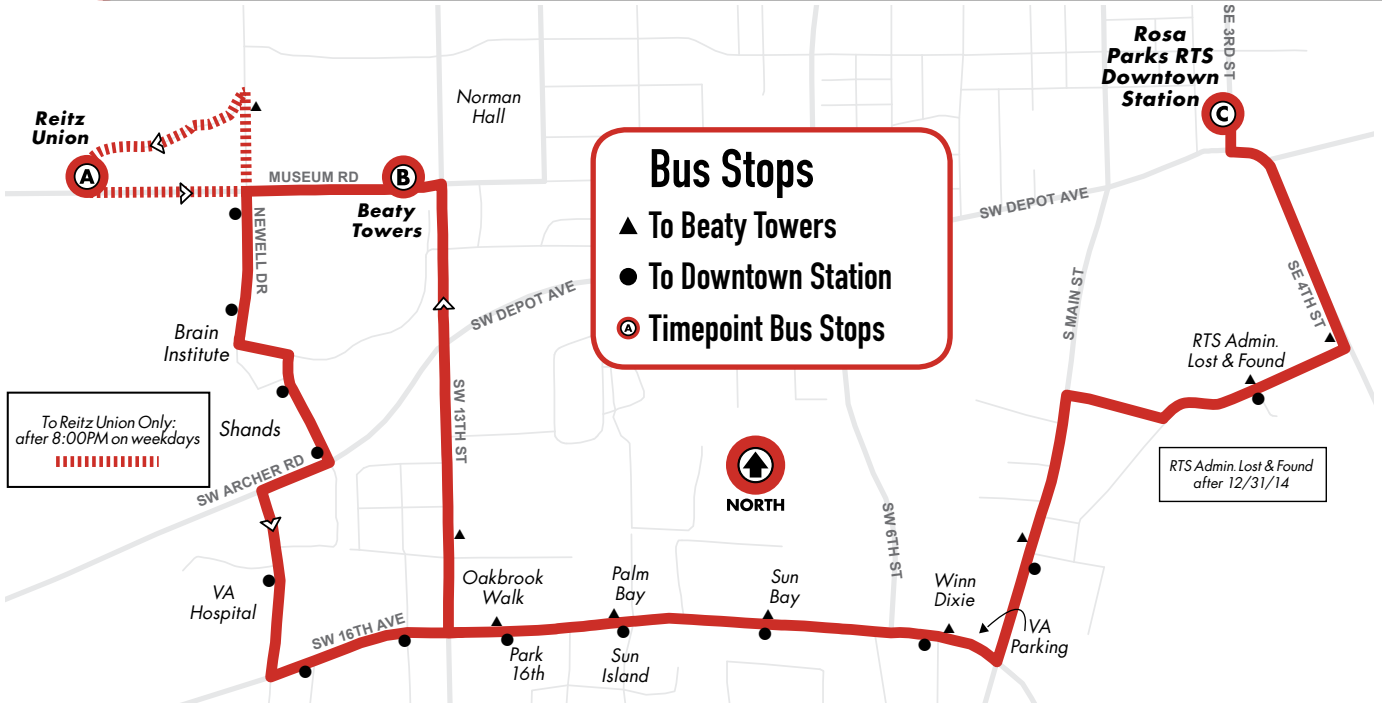

All routes are wheelchair accessible.

17

Beaty Towers to Downtown Station

Monday to Friday Every 15-24-60 min.

Saturday/Sunday No Service

Know Before You Go...

RTS Trip PLANNER

Plan your trip for maximum efficiency:
 Nearest Bus Stops • Arrival Times • Transfers
 • Costs