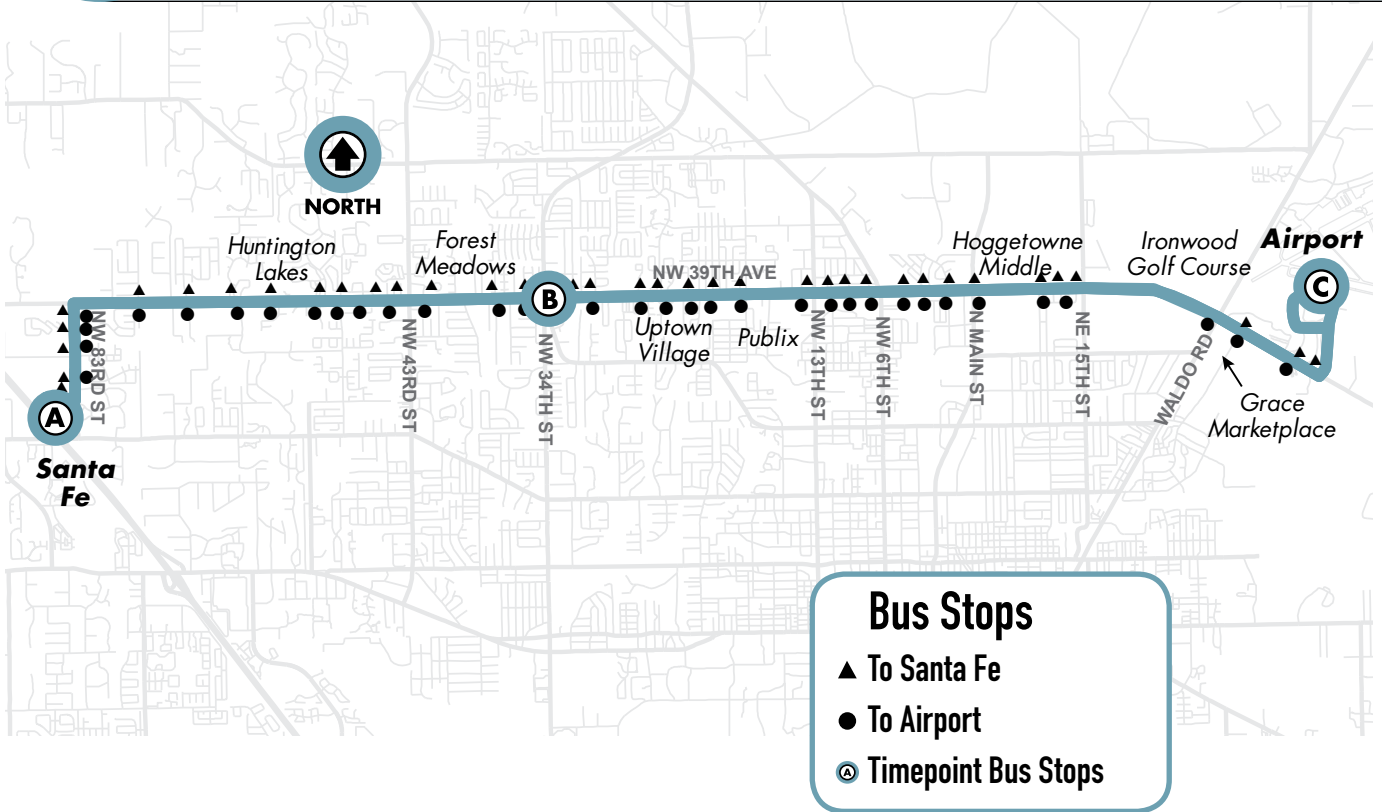

39

Santa Fe to Airport

Monday to Friday Every 60 min.

Saturday/Sunday No Service

MONDAY TO FRIDAY	AIRPORT			AIRPORT		
	SANTA FE (A)	NW 39TH AVE @ NW 34TH ST (B)	AIRPORT (C)	AIRPORT (C)	NW 39TH AVE @ NW 34TH ST (B)	SANTA FE (A)
	10,23,43,76,77	8	24,25	24,25	8	10,23,43,76,77
	To Airport			To Santa Fe		
				7:27am	7:39	7:55
8:00am	8:14	8:26		8:27	8:39	8:55
9:00	9:14	9:26		9:27	9:39	9:55
10:00	10:14	10:26		10:27	10:39	10:55
11:00	11:14	11:26		11:27	11:39	11:55
12:00pm	12:14	12:26		12:27pm	12:39	12:55
1:00	1:14	1:26		1:27	1:39	1:55
2:00	2:14	2:26		2:27	2:39	2:55
3:00	3:14	3:26