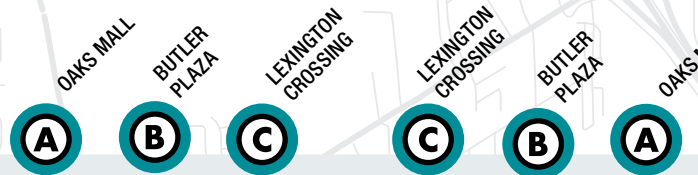

MONDAY TO FRIDAY	OAKS MALL			BUTLER PLAZA			LEXINGTON CROSSING		
	A	B	C	C	B	A	C	B	A
	5, 20, 23, 75	1, 12, 75	9, 34	9, 34	1, 12, 75	5, 20, 23, 75	9, 34	1, 12, 75	5, 20, 23, 75
	To Lexington Crossing			To Oaks Mall					
				7:35am	7:46	7:58			
8:05am	8:15	8:30		8:35	8:46	8:58			
9:05	9:15	9:30		9:35	9:46	9:58			
10:05	10:15	10:30		10:35	10:46	10:58			
11:05	11:15	11:30		11:35	11:46	11:58			
12:05pm	12:15	12:30		12:35pm	12:46	12:58			
1:05	1:15	1:30		1:35	1:46	1:58			
2:05	2:15	2:30		2:35	2:46	2:58			
3:05	3:15	3:30							

All routes are wheelchair accessible.