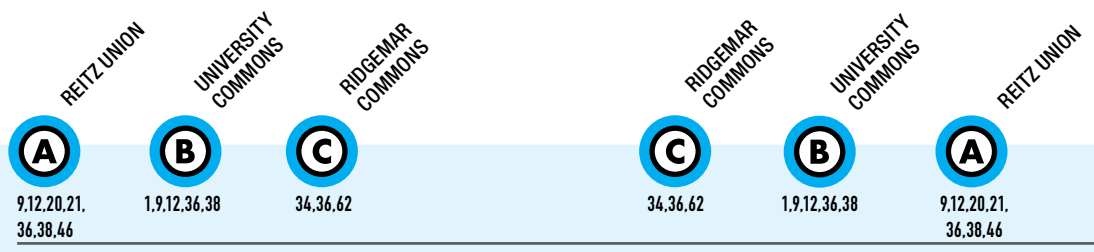

Monday to Friday Every 10-23-45 min.

Saturday/Sunday See timetable on pg. 69

Reitz Union to SW 35th Place

MONDAY TO FRIDAY

To SW 35th Place			To Reitz Union		
			R=RUNS ON REDUCED SERVICE DAYS		
		6:35am	6:35am	6:42	6:57
		6:45	6:45	6:52	7:07
		6:55	6:55	7:02	7:17
		7:05	7:05	7:12	7:27
		7:15	7:15	7:22	7:37
6:58	7:09	7:22	7:25	7:32	7:47
7:08	7:19	7:32	7:35	7:42	7:57
7:18	7:29	7:42	7:45	7:52	8:07
7:28	7:39	7:52	7:55	8:02	8:17
7:38	7:49	8:02	8:05	8:12	8:27
7:48	7:59	8:12	8:15	8:22	8:37
7:58	8:09	8:22	8:25	8:32	8:47
8:08	8:19	8:32	8:35	8:42	8:57
8:18	8:29	8:42	8:45	8:52	9:07
8:28	8:39	8:52	8:55	9:02	9:17
8:38	8:49	9:02	9:05	9:12	9:27
8:48	8:59	9:12	9:15	9:22	9:37
8:58	9:09	9:22	9:25	9:32	9:47
9:08	9:19	9:32	9:35	9:42	9:57
9:18	9:29	9:42	9:45	9:52	10:07
9:28	9:39	9:52	9:55	10:02	10:17
9:38	9:49	10:02	10:05	10:12	10:27
9:48	9:59	10:12	10:15	10:22	10:37
9:58	10:09	10:22	10:25	10:32	10:47
10:08	10:19	10:32	10:35	10:42	10:57
10:18	10:29	10:42	10:45	10:52	11:07
10:28	10:39	10:52	10:55	11:02	11:17
10:38	10:49	11:02	11:05	11:12	11:27
10:48	10:59	11:12	11:15	11:22	11:37
10:58	11:09	11:22	11:25	11:32	11:47
11:08	11:19	11:32	11:35	11:42	11:57
11:18	11:29	11:42	11:45	11:52	12:07pm
11:28	11:39	11:52	11:55	12:02	12:17
11:38	11:49	12:02pm	12:05	12:12	12:27
11:48	11:59	12:12	12:15	12:22	12:37
11:58	12:09	12:22	12:25	12:32	12:47
12:08	12:19	12:32	12:35	12:42	12:57
12:18	12:29	12:42	12:45	12:52	1:07
12:28	12:39	12:52	12:55	1:02	1:17
12:38	12:49	1:02	1:05	1:12	1:27
12:48	12:59	1:12	1:15	1:22	1:37
12:58	1:09	1:22	1:25	1:32	1:47
1:08	1:19	1:32	1:35	1:42	1:57
1:18	1:29	1:42	1:45	1:52	2:07
1:28	1:39	1:52	1:55	2:02	2:17

Continued on next page