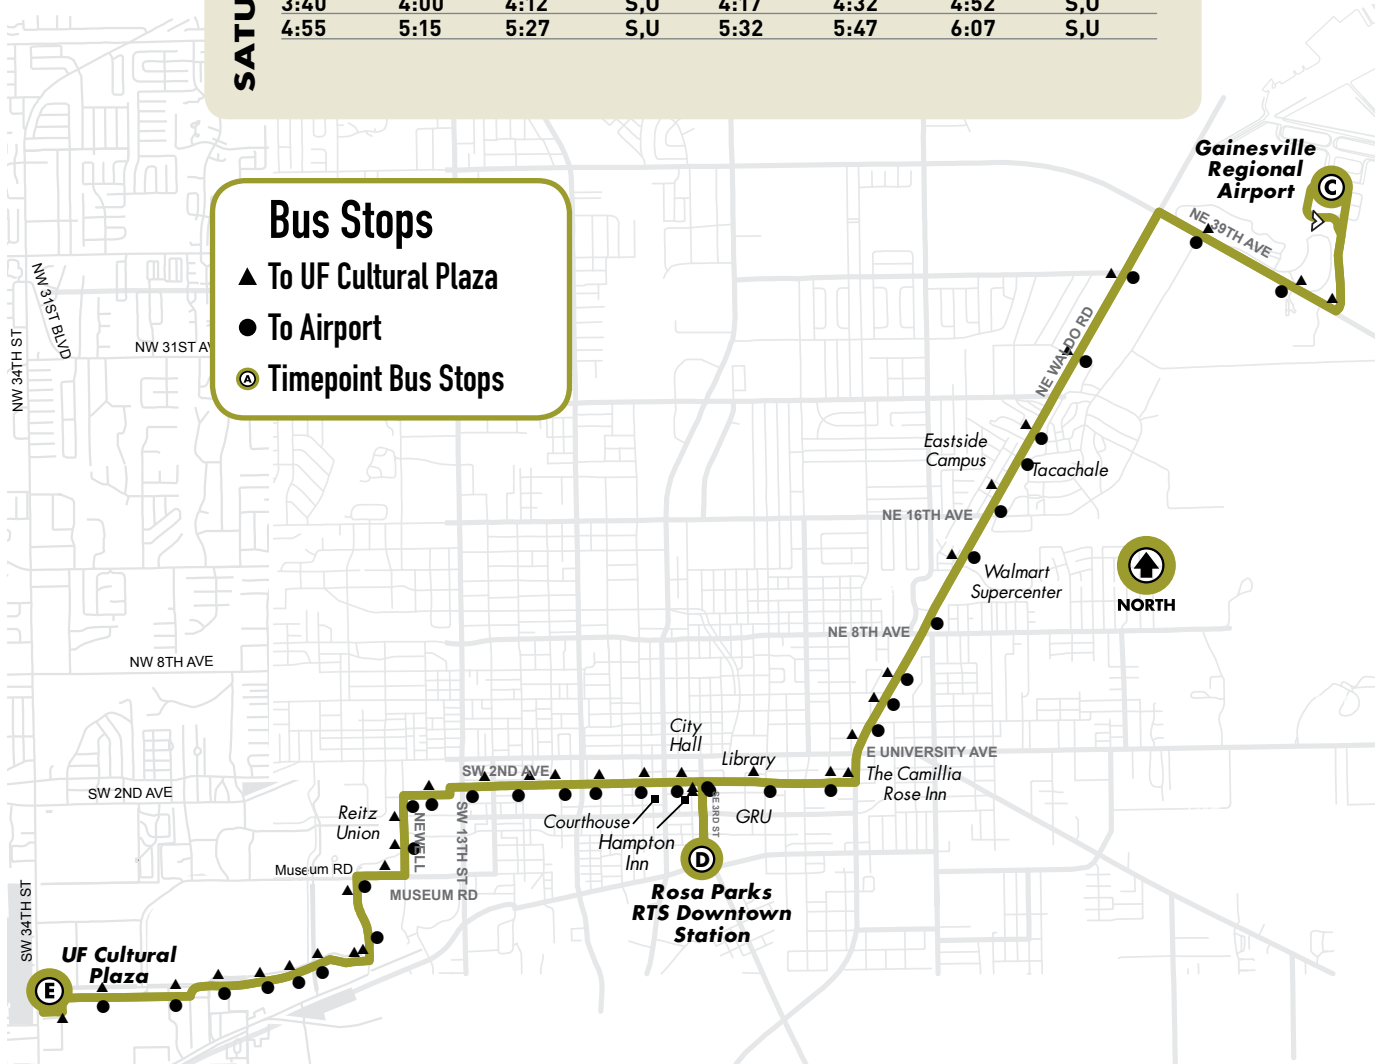

MONDAY TO FRIDAY

Bus Stops

- ▲ To Commuter Lot
- To Airport
- ⓐ Timepoint Bus Stops

TO COMMUTER LOT ONLY

Saturday Every 75 min.

Sunday Every 75 min.

UF Cultural Plaza to Airport

SATURDAY/SUNDAY	UF CULTURAL PLAZA (E)			ROSA PARKS RTS DOWNTOWN STATION (D)			AIRPORT (C)		
	20	1							
	To Airport			To UF Cultural Plaza			S=SATURDAY SERVICE U=SUNDAY SERVICE		
		7:15am	7:27	S	7:32am	7:47	8:07	S	
	8:10	8:30	8:42	S	8:47	9:02	9:22	S	
	9:25	9:45	9:57	S,U	10:02	10:17	10:37	S,U	
	10:40	11:00	11:12	S,U	11:17	11:32	11:52	S,U	
	11:55	12:15pm	12:27	S,U	12:32pm	12:47	1:07	S,U	
	1:10	1:30	1:42	S,U	1:47	2:02	2:22	S,U	
	2:25	2:45	2:57	S,U	3:02	3:17	3:37	S,U	
	3:40	4:00	4:12	S,U	4:17	4:32	4:52	S,U	
	4:55	5:15	5:27	S,U	5:32	5:47	6:07	S,U	