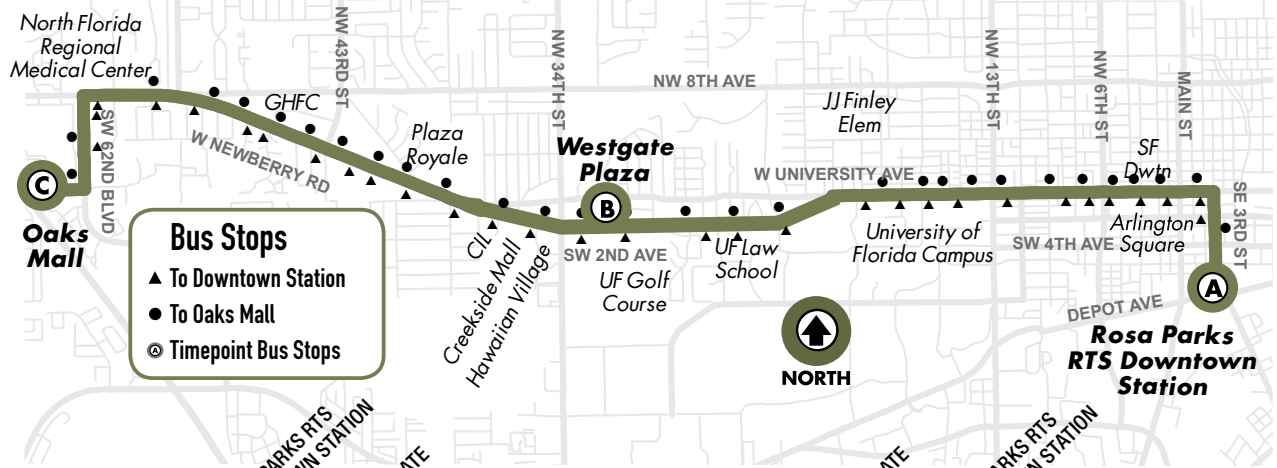

Saturday Every 30-60 min.

Sunday Every 60 min.

Downtown Station to Oaks Mall

	(A)	(B)	(C)		(C)	(B)	(A)	
	6.10		75	SATURDAY	75		6.10	
	1,11,15,25		20	SAT/SUN	20		1,11,15,25	
	To Oaks Mall				To Downtown			
					S=SATURDAY SERVICE U=SUNDAY SERVICE			
	7:00am	7:16	7:26	S	7:27am	7:36	7:55	S
	8:00	8:16	8:26	S	8:27	8:36	8:55	S
	8:30	8:46	8:56	S	8:57	9:06	9:25	S
	9:00	9:16	9:26	S	9:27	9:36	9:55	S
	9:30	9:46	9:56	S	9:57	10:06	10:25	S
	10:00	10:16	10:26	S,U	10:27	10:36	10:55	S,U
	10:30	10:46	10:56	S	10:57	11:06	11:25	S
	11:00	11:16	11:26	S,U	11:27	11:36	11:55	S,U
	11:30	11:46	11:56	S	11:57	12:06pm	12:25	S
	12:00pm	12:16	12:26	S,U	12:27	12:36	12:55	S,U
	12:30	12:46	12:56	S	12:57	1:06	1:25	S
	1:00	1:16	1:26	S,U	1:27	1:36	1:55	S,U
	1:30	1:46	1:56	S	1:57	2:06	2:25	S
	2:00	2:16	2:26	S,U	2:27	2:36	2:55	S,U
	2:30	2:46	2:56	S	2:57	3:06	3:25	S
	3:00	3:16	3:26	S,U	3:27	3:36	3:55	S,U
	3:30	3:46	3:56	S	3:57	4:06	4:25	S
	4:00	4:16	4:26	S,U	4:27	4:36	4:55	S,U
	4:30	4:46	4:56	S	4:57	5:06	5:25	S
	5:00	5:16	5:26	S,U	5:27	5:36	5:55	S,U
	5:30	5:46	5:56	S	5:57	6:06	6:25	S
	6:00	6:16	6:26	S	6:27	6:36	6:55	S
	6:30	6:46	6:56	S	6:57	7:06	7:25	S
	7:00	7:16	7:26	S	7:27	7:36	7:55	S
	7:30	7:46	7:56	S	7:57	8:06	8:25	S
	8:00	8:16	8:26	S	8:27	8:36	8:55	S
	8:30	8:46	8:56	S	8:57	9:06	9:25	S
	9:00	9:16	9:26	S	9:27	9:36	9:55	S
	9:30	9:46	9:56	S	9:57	10:06	10:25	S
	10:00	10:16	10:26	S	10:27	10:36	10:55	S
	10:30	10:46	10:56	S	10:57	11:06	11:25	S
	11:00	11:16	11:26	S	11:27	11:36	11:55	S
	11:30	11:46	11:56	S	11:57	12:06am	12:25	S
	12:00am	12:16	12:26	S	12:27	12:36am	12:55	S
	12:30	12:46	12:56	S	12:57	1:06	1:25	S
	1:00	1:16	1:26	S	1:27	1:36	1:55	S
	1:30	1:46	1:56	S	1:57	2:06	2:25	S

All routes are wheelchair accessible.