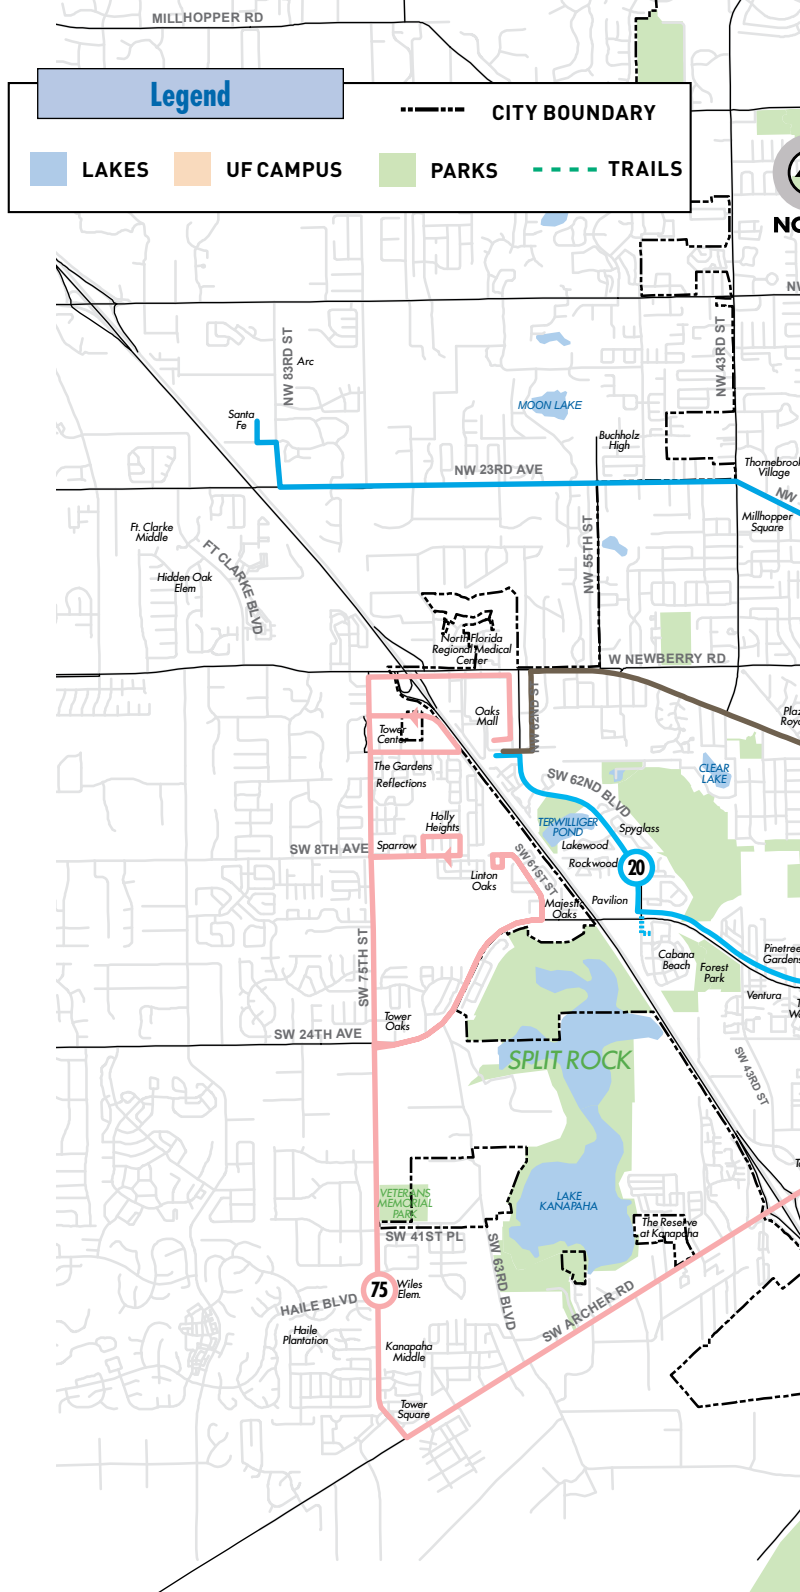

- 1
- Rosa Parks RTS Downtown Station to Butler Plaza
  Saturday Every 30-60 min. First run 7:00am / Last run 5:57pm
  Sunday Every 30 min. First run 10:00am / Last run 5:27pm
- 2A
- Rosa Parks RTS Downtown Station to NE Walmart Supercenter
  Saturday Every 60 min. First run 7:00am / Last run 5:29pm
  Sunday No Service
- 5
- Rosa Parks RTS Downtown Station to Oaks Mall
  Saturday Every 30-60 min. First run 7:00am / Last run 1:57am
  Sunday Every 60 min. First run 10:00am / Last run 5:27pm
- 6
- Rosa Parks RTS Downtown Station to Plaza Verde
  Saturday Every 120 min. First run 8:00am / Last run 4:37pm
  Sunday No Service
- 8
- Shands to N Walmart Supercenter
  Saturday Every 80 min. First run 7:00am / Last run 6:22pm
  Sunday Every 80 min. First run 10:00am / Last run 5:27pm
- 9
- Reitz Union to Hunters Run
  Saturday Every 40 min. First run 9:07am / Last run 7:07pm
  Sunday Every 40 min. First run 10:10am / Last run 5:47pm
- 10
- Rosa Parks RTS Downtown Station to Santa Fe
  Saturday Every 120 min. First run 7:00am / Last run 5:27pm
  Sunday No Service
- 11C
- Rosa Parks RTS Downtown Station to Eastwood Meadows
  Saturday Every 70 min. First run 7:00am / Last run 5:27pm
  Sunday Every 70 min. First run 7:00am / Last run 5:27pm
- 12
- Reitz Union to Butler Plaza
  Saturday Every 22-23-45 min. First run 7:20am / Last run 8:03pm
  Sunday Every 45 min. First run 9:58am / Last run 5:48pm
- 13
- Beatz Towers to CareerSource
  Saturday Every 60 min. First run 6:45am / Last run 6:03pm
  Sunday Every 60 min. First run 10:03am / Last run 5:45pm
- 15
- Rosa Parks RTS Downtown Station to NW 13th St at NW 23rd Ave
  Saturday Every 60 min. First run 7:00am / Last run 5:27pm
  Sunday Every 60 min. First run 10:00am / Last run 5:27pm
- 16
- Beatz Towers to Sugar Hill
  Saturday Every 60 min. First run 7:15am / Last run 6:15pm
  Sunday Every 60 min. First run 10:15am / Last run 5:34pm
- 20
- Reitz Union to Oaks Mall
  Saturday Every 20-60 min. First run 7:00am / Last run 8:10pm
  Sunday Every 30 min. First run 10:00am / Last run 5:30pm
- 25B
- UF Cultural Plaza to Airport
  Saturday Every 75 min. First run 7:18am / Last run 5:50pm
  Sunday Every 75 min. First run 9:48am / Last run 5:50pm
- 35
- Reitz Union to SW 35th Place
  Saturday Every 45 min. First run 7:10am / Last run 5:40pm
  Sunday Every 45 min. First run 10:07am / Last run 5:40pm
- 75
- Oaks Mall to Butler Plaza
  Saturday Every 105 min. First run 6:40am / Last run 6:05pm
  Sunday No Service