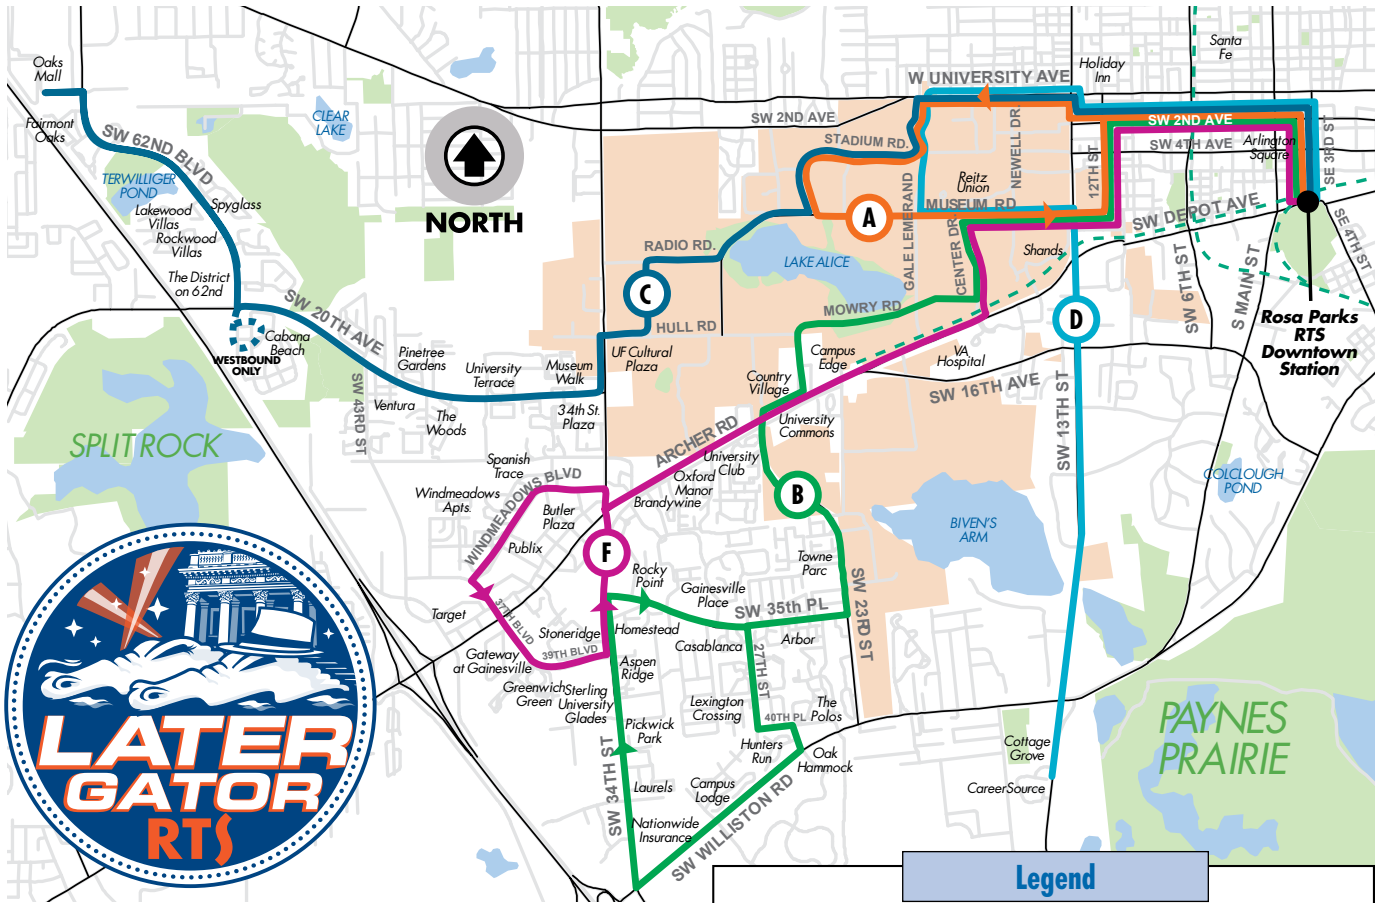

Later Gator service runs Wednesday – Saturday evenings. Remember there is no Later Gator service September 1, 2014, November 11, 2014, November 24–28, 2014, December 15, 2014 – January 4, 2015, January 19, 2015 and February 28 – March 8, 2015.

There is no fee required for Later Gator service if you have a Gator 1 ID card, an ADA ID, City ID, Santa Fe ID, or Employee Bus Pass Sticker or ID. All others pay just $1.50 to ride.

Later Gator A 8:30pm - 2:35am Wednesday-Saturday
Fraternity Row to and from Downtown Station every 15 min. on Wed. and every 10 min. Thurs.–Sat. First bus leaves from Downtown Station at 8:30pm and Fraternity Row at 8:45pm. Last bus leaves Downtown Station [Wed.] 2:15am and Fraternity Row 2:30am, [Thurs.–Sat.] 2:20am and 2:35am respectively.

Later Gator B 8:50pm - 2:55am Thursday-Saturday
SW Gainesville to and from Downtown Station every 20 min. First bus leaves from Downtown Station at 8:50pm and Williston Plaza at 9:15pm. Last bus leaves Downtown Station at 2:30am and Williston Plaza at 2:55am.

Legend

- LAKES
- UF CAMPUS
- PARKS
- TRAILS

Later Gator C 8:30pm - 3:05am Thursday-Saturday
Oaks Mall to and from Downtown Station every 25 min. First bus leaves from Downtown Station at 8:30pm and Oaks Mall at 9:05pm. Last bus leaves Downtown Station at 2:30am and Oaks Mall at 3:05am.

Later Gator D 8:45pm - 2:30am Saturday only
CareerSource to and from Downtown Station every 30 min. First bus leaves from Downtown Station at 8:45pm and CareerSource at 9:13pm. Last bus leaves CareerSource at 2:13am and Downtown Station at 2:30am.

Later Gator F 8:30pm - 3:00am Saturday Only
Butler Plaza to and from Downtown Station every 30 min. First bus leaves from Downtown Station at 8:30pm and Butler Plaza at 9:00pm. Last bus leaves Downtown Station at 2:30am and Butler Plaza at 3:00am.

All routes are wheelchair accessible.