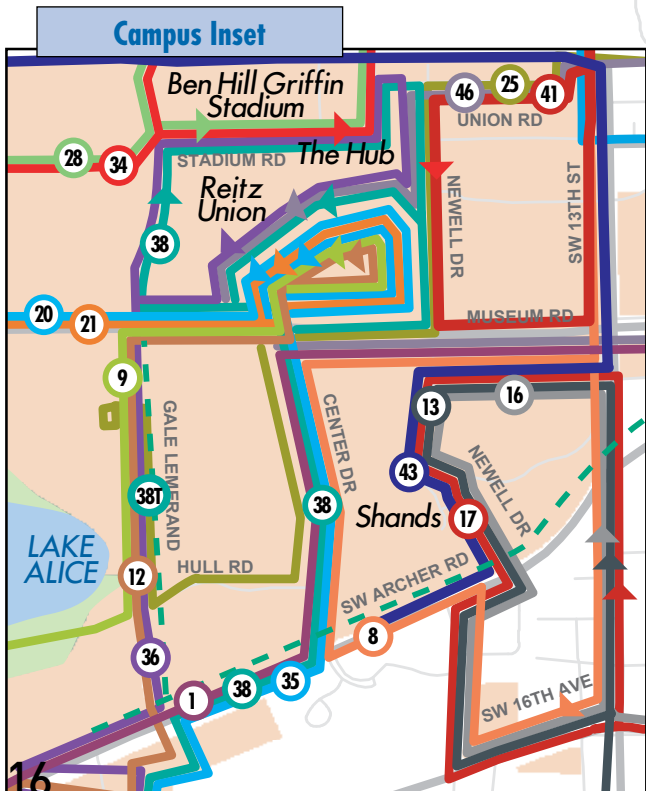

Weekday City Service Map

- 1 Rosa Parks RTS Downtown Station to Butler Plaza
- 2A Rosa Parks RTS Downtown Station to NE Walmart Supercenter
- 2B Rosa Parks RTS Downtown Station to N Main Post Office
- 5 Rosa Parks RTS Downtown Station to Oaks Mall
- 6 Rosa Parks RTS Downtown Station to Plaza Verde
- 7 Rosa Parks RTS Downtown Station to Eastwood Meadows
- 8 Shands to North Walmart Supercenter
- 9 Reitz Union to Hunters Run
- 10 Rosa Parks RTS Downtown Station to Santa Fe
- 11 Rosa Parks Downtown Sta. to Eastwood Meadows/Health Dept
- 12 Reitz Union to Butler Plaza
- 13 Beaty Towers to CareerSource
- 15 Rosa Parks RTS Downtown Station to NW 13th St
- 16 Beaty Towers to Sugar Hill
- 17 Beaty Towers to Rosa Parks RTS Downtown Station
- 20 Reitz Union to Oaks Mall
- 21 Reitz Union to Cabana Beach
- 23 Oaks Mall to Santa Fe (via Fort Clarke Blvd.)
- 24 Rosa Parks RTS Downtown Station to Job Corps/Airport
- 25A UF Commuter Lot to Airport
- 27 Rosa Parks RTS Downtown Station to NE Walmart Supercenter
- 28 The Hub to Forest Park
- 34 The Hub to Lexington Crossing
- 35 Reitz Union to SW 35th Place
- 36 Reitz Union to SW 34th St Post Office
- 38 The Hub to Gainesville Place
- 38T The Hub to Old Archer Rd at SW 34th St
- 39 Santa Fe to Airport
- 41 Beaty Towers to N Walmart Supercenter
- 43 Shands to Santa Fe
- 46 Reitz Union to Rosa Parks RTS Downtown Station
- 62 Oaks Mall to Lexington Crossing
- 75 Oaks Mall to Butler Plaza
- 76 Santa Fe to Haile Market Square
- 77 Santa Fe to Cabana Beach Apts