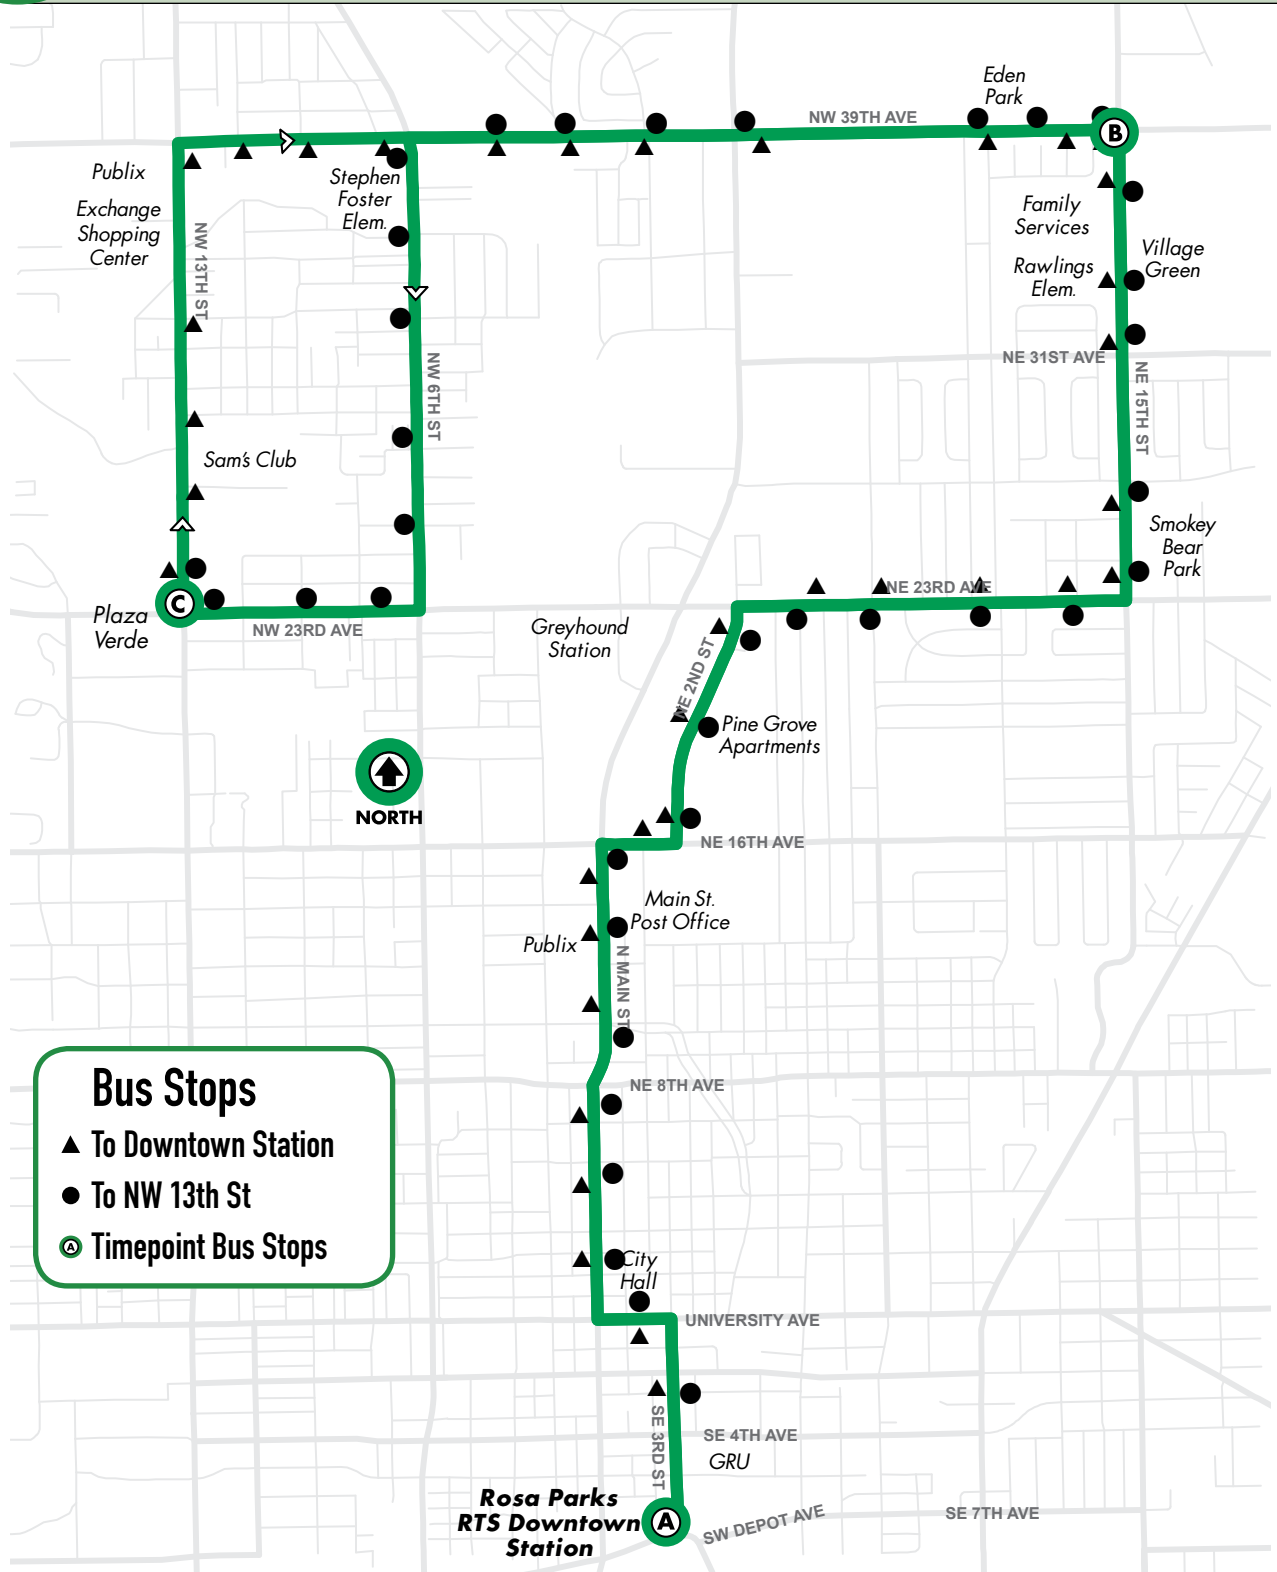

All routes are wheelchair accessible.

15

Downtown Station to NW 13th St (@ NW 23rd Ave)

Monday to Friday Every 30-35-60 min.

Saturday Every 60 min.

Sunday Every 60 min.

Monday to Friday Every 30-35-60 min.

Saturday Every 60 min.