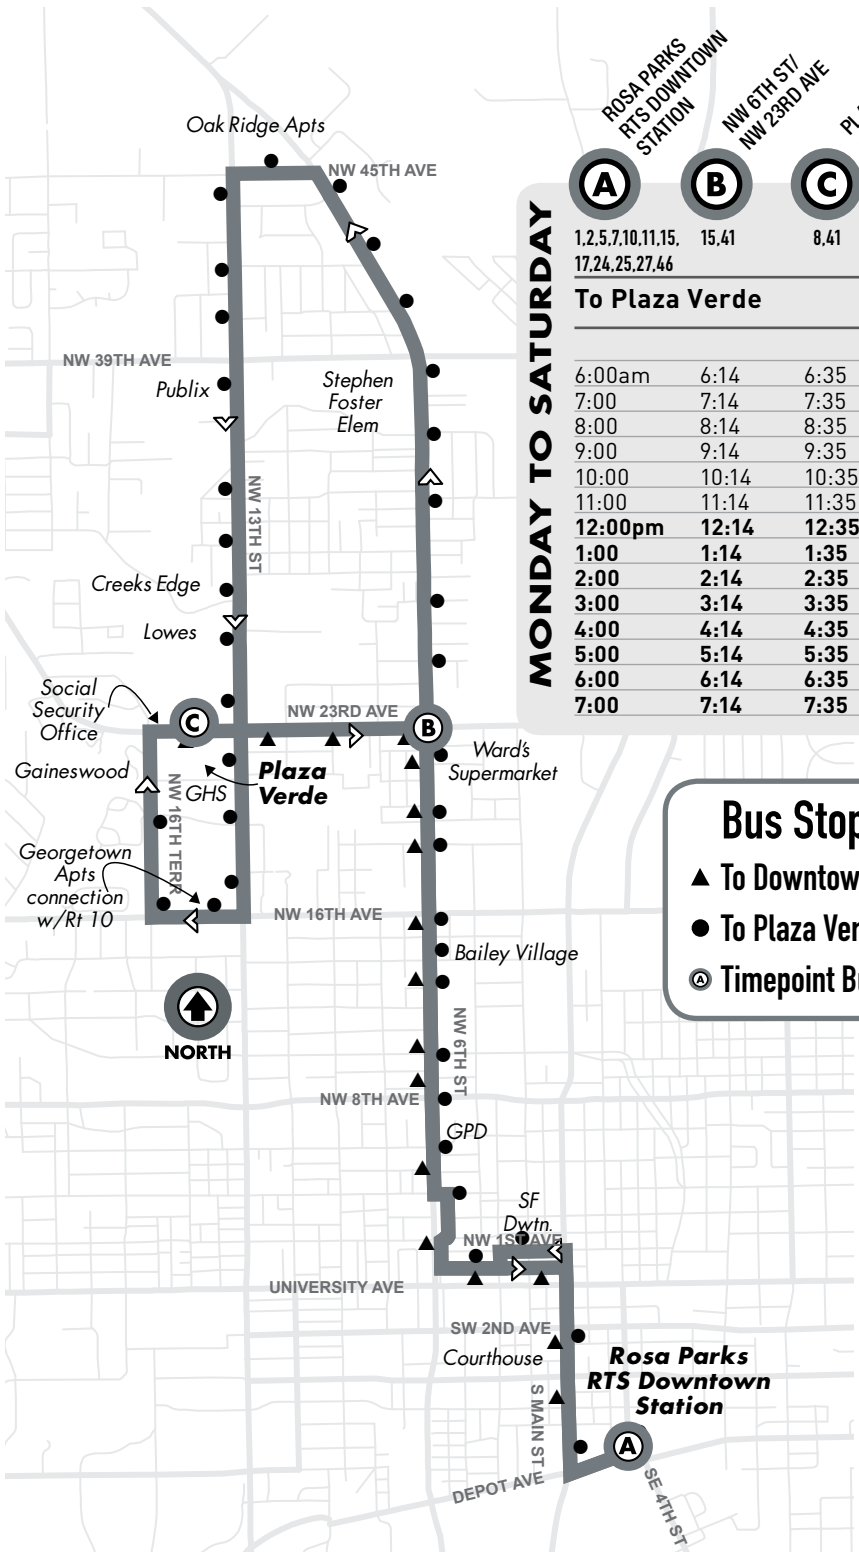

All routes are wheelchair accessible.

6

Downtown Station to Plaza Verde

Monday to Friday Every 60 min.

Saturday Every 120 min.

Sunday No Service

MONDAY TO SATURDAY

Timepoint	Timepoint	Timepoint	Timepoint	Timepoint	Timepoint
A	B	C	C	A	
1,2,5,7,10,11,15,17,24,25,27,46	15,41	8,41	8,41	1,2,5,7,10,11,15,17,24,25,27,46	
To Plaza Verde			To Downtown		
			R=RUNS ON REDUCED SERVICE DAYS S=SATURDAY SERVICE		
6:00am	6:14	6:35	R	5:37am	5:55
7:00	7:14	7:35	R	6:37	6:55
8:00	8:14	8:35	R,S	7:37	7:55
9:00	9:14	9:35	R	8:37	8:55
10:00	10:14	10:35	R,S	9:37	9:55
11:00	11:14	11:35	R	10:37	10:55
12:00pm	12:14	12:35	R,S	11:37	11:55
1:00	1:14	1:35	R	12:37pm	12:55
2:00	2:14	2:35	R,S	1:37	1:55
3:00	3:14	3:35	R	2:37	2:55
4:00	4:14	4:35	R,S	3:37	3:55
5:00	5:14	5:35	R	4:37	4:55
6:00	6:14	6:35	R	5:37	5:55
7:00	7:14	7:35	R	6:37	6:55
				7:37	7:55