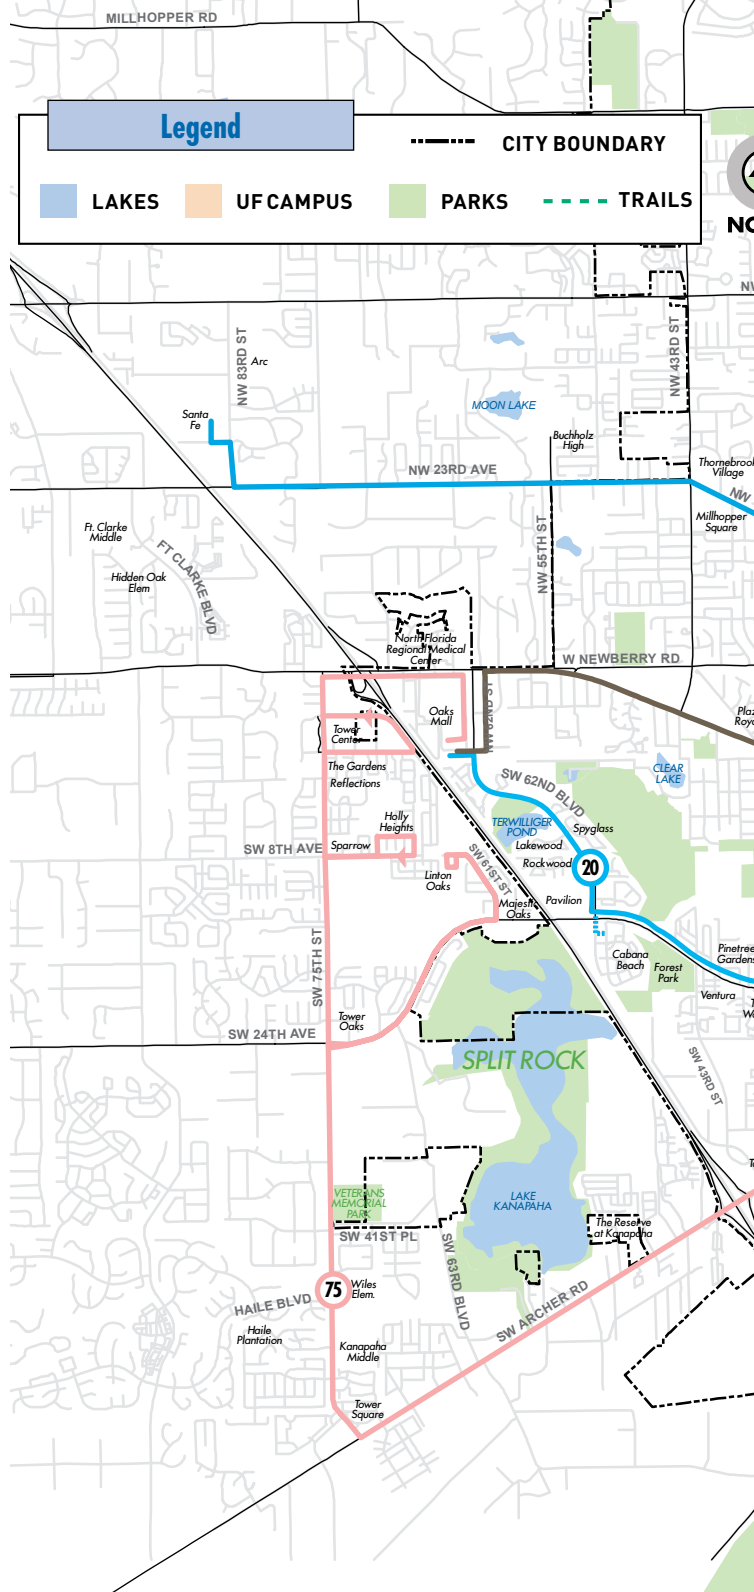

1

Downtown Station to Butler Plaza

Monday to Friday Every 15-30-60 min.

ROSA PARKS RTS
DOWNTOWN STATION

SHANDS

BUTLER PLAZA

BUTLER PLAZA

SHANDS