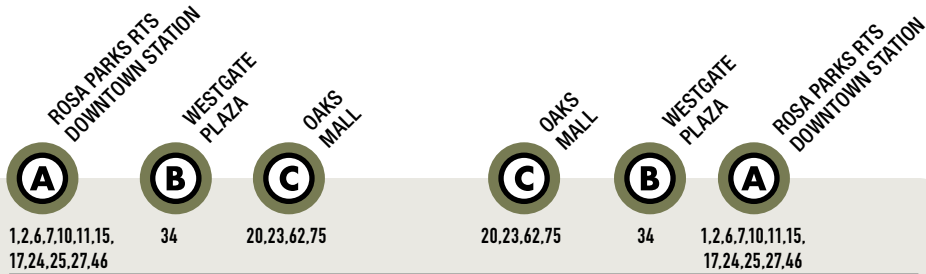

5

Downtown Station to Oaks Mall

Monday to Friday Every 20-24-30 min.

1,2,6,7,10,11,15,
17,24,25,27,46

34

20,23,62,75

20,23,62,75

34

1,2,6,7,10,11,15,
17,24,25,27,46

MONDAY TO FRIDAY

To Oaks Mall

To Downtown

R=RUNS ON REDUCED SERVICE DAYS

6:00am	6:16	6:26	R	6:07am	6:16	6:35	R
6:20	6:36	6:46	R	6:27	6:36	6:55	R
6:40	6:56	7:06	R	6:47	6:56	7:15	R
7:00	7:16	7:26	R	7:07	7:16	7:35	R
7:20	7:36	7:46	R	7:27	7:36	7:55	R
7:40	7:56	8:06	R	7:47	7:56	8:15	R
8:00	8:16	8:26	R	8:07	8:16	8:35	R
8:20	8:36	8:46	R	8:27	8:36	8:55	R
8:40	8:56	9:06	R	8:47	8:56	9:15	R
9:00	9:16	9:26	R	9:07	9:16	9:35	R
9:20	9:36	9:46	R	9:27	9:36	9:55	R
9:40	9:56	10:06	R	9:47	9:56	10:15	R
10:00	10:16	10:26	R	10:07	10:16	10:35	R
10:20	10:36	10:46	R	10:27	10:36	10:55	R
10:40	10:56	11:06	R	10:47	10:56	11:15	R
11:00	11:16	11:26	R	11:07	11:16	11:35	R
11:20	11:36	11:46	R	11:27	11:36	11:55	R
11:40	11:56	12:06pm	R	11:47	11:56	12:15pm	R
12:00	12:16	12:26	R	12:07	12:16	12:35	R
12:20	12:36	12:46	R	12:27	12:36	12:55	R
12:40	12:56	1:06	R	12:47	12:56	1:15	R
1:00	1:16	1:26	R	1:07	1:16	1:35	R
1:20	1:36	1:46	R	1:27	1:36	1:55	R
1:40	1:56	2:06	R	1:47	1:56	2:15	R
2:00	2:20	2:33	R	2:11	2:20	2:39	R
2:24	2:44	2:57	R	2:35	2:45	3:07	R
2:48	3:08	3:21	R	2:59	3:09	3:31	R
3:12	3:32	3:45	R	3:23	3:33	3:55	R
3:36	3:56	4:09	R	3:47	3:57	4:19	R
4:00	4:20	4:33	R	4:11	4:21	4:43	R
4:24	4:44	4:57	R	4:35	4:45	5:07	R
4:48	5:08	5:21	R	4:59	5:09	5:31	R
5:12	5:32	5:45	R	5:23	5:33	5:55	R
5:36	5:56	6:09	R	5:47	5:57	6:19	R
6:00	6:16	6:26	R	6:11	6:20	6:39	R
6:30	6:46	6:56	R	6:27	6:36	6:55	R
7:00	7:16	7:26	R	6:57	7:06	7:25	R
7:30	7:46	7:56	R	7:27	7:36	7:55	R
8:00	8:16	8:26	R	7:57	8:06	8:25	R
8:30	8:46	8:56	R	8:27	8:36	8:55	R
9:00	9:16	9:26	R	8:57	9:06	9:25	R
9:30	9:46	9:56	R	9:27	9:36	9:55	R
10:00	10:16	10:26	R	9:57	10:06	10:25	R
10:30	10:46	10:56	R	10:27	10:36	10:55	R
11:00	11:16	11:26	R	10:57	11:06	11:25	R
11:30	11:46	11:56	R	11:27	11:36	11:55	R
12:00am	12:16	12:26	R	11:57	12:06am	12:25	R
12:30	12:46	12:56	R	12:27	12:36	12:55	R
1:00	1:16	1:26	R	12:57	1:06	1:25	R
1:30	1:46	1:56	R	1:27	1:36	1:55	R
				1:57	2:06	2:25	R