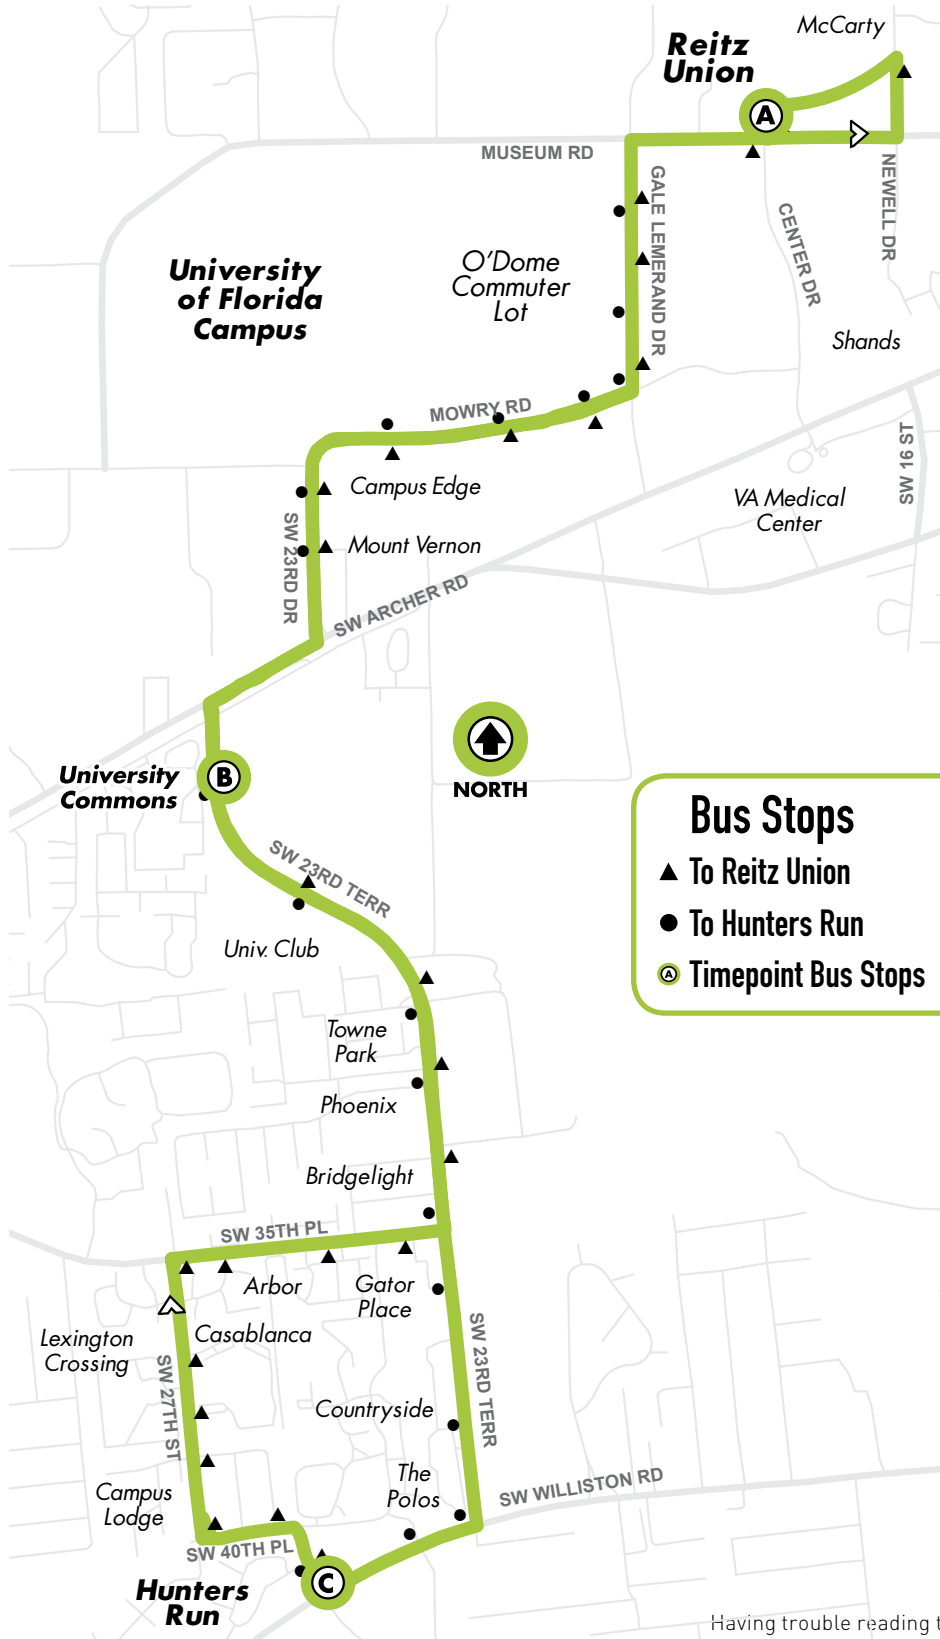

9

Reitz Union to Hunters Run

Monday to Friday Every 9-20-40 min.

Saturday/Sunday Refer to timetable on pg. 33