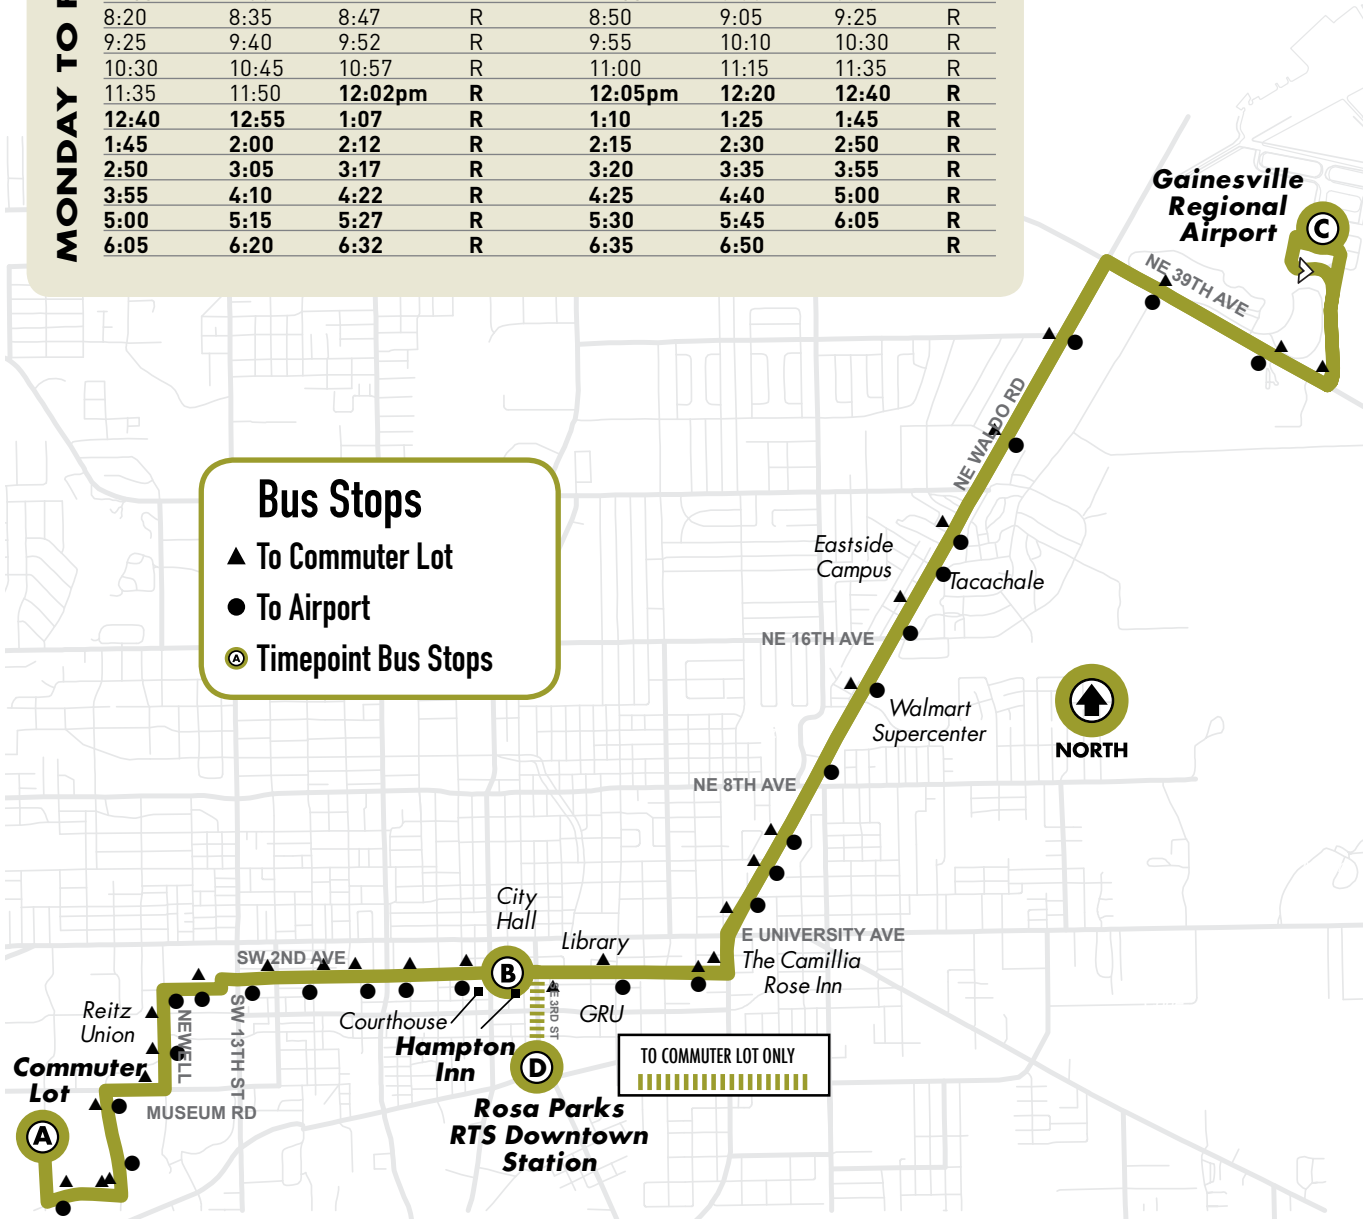

UF Commuter Lot to Airport

Monday to Friday Every 65 min.

Saturday/Sunday No Service

MONDAY TO FRIDAY

A COMMUTER LOT	B HAMPTON INN	C AIRPORT	C AIRPORT	D ROSA PARKS RTS DOWNTOWN STATION	A COMMUTER LOT
9,12	1	24,39	24,39	1,2,5,6,7,10,11, 15,17,24,46	9,12

To Airport				To Commuter Lot				R=RUNS ON REDUCED SERVICE DAYS
7:15am	7:30	7:42	R	7:45am	8:00	8:20	R	
8:20	8:35	8:47	R	8:50	9:05	9:25	R	
9:25	9:40	9:52	R	9:55	10:10	10:30	R	
10:30	10:45	10:57	R	11:00	11:15	11:35	R	
11:35	11:50	12:02pm	R	12:05pm	12:20	12:40	R	
12:40	12:55	1:07	R	1:10	1:25	1:45	R	
1:45	2:00	2:12	R	2:15	2:30	2:50	R	
2:50	3:05	3:17	R	3:20	3:35	3:55	R	
3:55	4:10	4:22	R	4:25	4:40	5:00	R	
5:00	5:15	5:27	R	5:30	5:45	6:05	R	
6:05	6:20	6:32	R	6:35	6:50		R