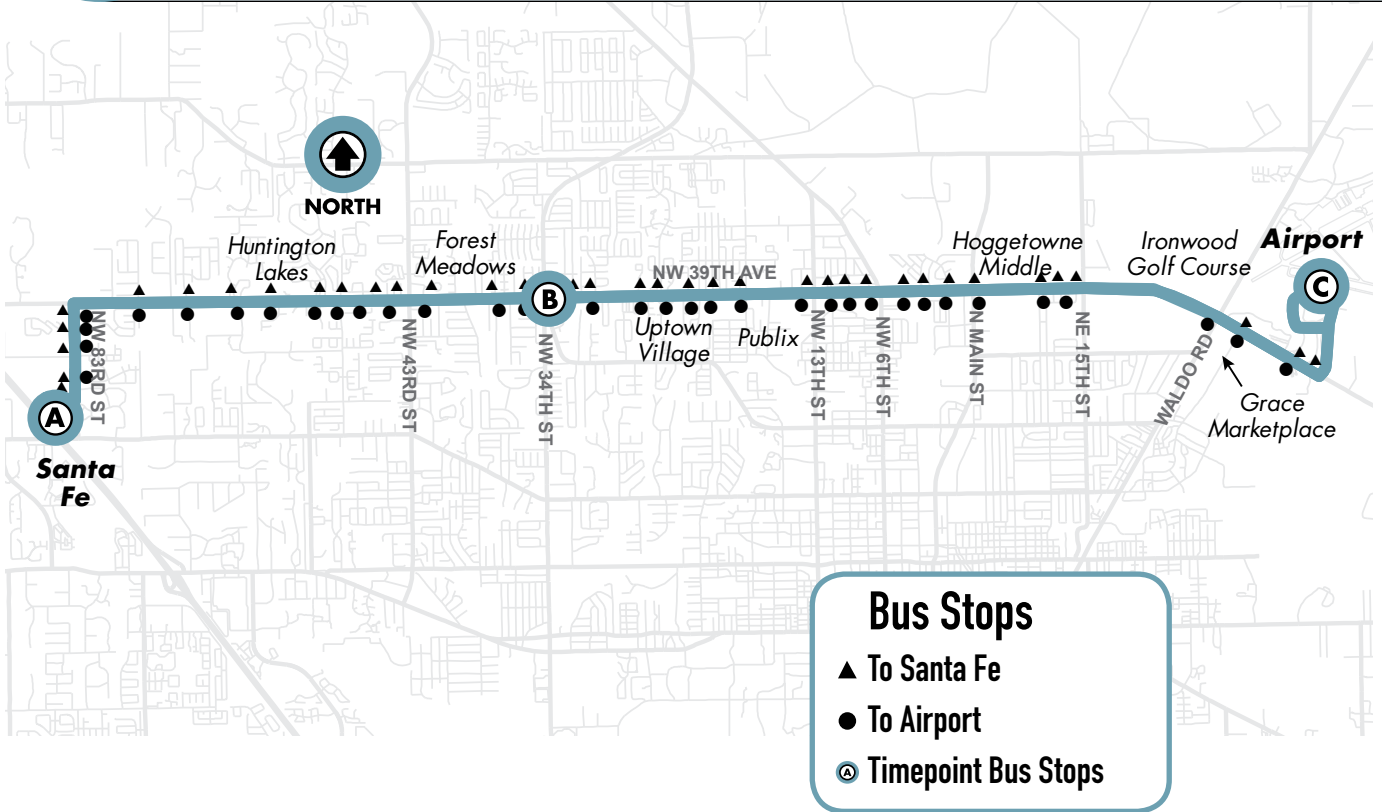

39

Santa Fe to Airport

Monday to Friday Every 60 min.

Saturday/Sunday No Service

MONDAY TO FRIDAY	AIRPORT			AIRPORT		
	(A) SANTA FE	(B) NW 39TH AVE @ NW 34TH ST	(C) AIRPORT	(C) AIRPORT	(B) NW 39TH AVE @ NW 34TH ST	(A) SANTA FE
	10,23,43,76,77	8	24,25	24,25	8	10,23,43,76,77
	To Airport			To Santa Fe		
8:00am	8:14	8:26		7:27am	7:39	7:55
9:00	9:14	9:26		8:27	8:39	8:55
10:00	10:14	10:26		9:27	9:39	9:55
11:00	11:14	11:26		10:27	10:39	10:55
12:00pm	12:14	12:26		11:27	11:39	11:55
1:00	1:14	1:26		12:27pm	12:39	12:55
2:00	2:14	2:26		1:27	1:39	1:55
3:00	3:14	3:26		2:27	2:39	2:55