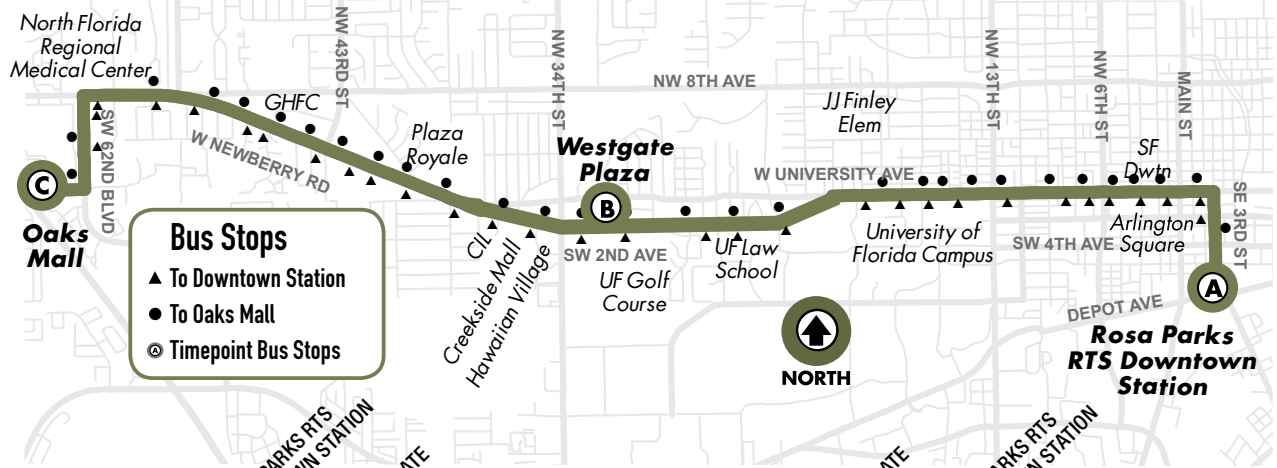

Saturday Every 30-60 min.

Sunday Every 60 min.

Downtown Station to Oaks Mall

	(A)	(B)	(C)		(C)	(B)	(A)	
	6.10		75	SATURDAY	75		6.10	
	1,11,15,25		20	SAT/SUN	20		1,11,15,25	
	To Oaks Mall				To Downtown			
					S=SATURDAY SERVICE U=SUNDAY SERVICE			
SATURDAY	7:00am	7:16	7:26	S	7:27am	7:36	7:55	S
	8:00	8:16	8:26	S	8:27	8:36	8:55	S
	8:30	8:46	8:56	S	8:57	9:06	9:25	S
	9:00	9:16	9:26	S	9:27	9:36	9:55	S
	9:30	9:46	9:56	S	9:57	10:06	10:25	S
	10:00	10:16	10:26	S,U	10:27	10:36	10:55	S,U
	10:30	10:46	10:56	S	10:57	11:06	11:25	S
	11:00	11:16	11:26	S,U	11:27	11:36	11:55	S,U
	11:30	11:46	11:56	S	11:57	12:06pm	12:25	S
	12:00pm	12:16	12:26	S,U	12:27	12:36	12:55	S,U
	12:30	12:46	12:56	S	12:57	1:06	1:25	S
	1:00	1:16	1:26	S,U	1:27	1:36	1:55	S,U
	1:30	1:46	1:56	S	1:57	2:06	2:25	S
	2:00	2:16	2:26	S,U	2:27	2:36	2:55	S,U
	2:30	2:46	2:56	S	2:57	3:06	3:25	S
	3:00	3:16	3:26	S,U	3:27	3:36	3:55	S,U
	3:30	3:46	3:56	S	3:57	4:06	4:25	S
	4:00	4:16	4:26	S,U	4:27	4:36	4:55	S,U
	4:30	4:46	4:56	S	4:57	5:06	5:25	S
	5:00	5:16	5:26	S,U	5:27	5:36	5:55	S,U
5:30	5:46	5:56	S	5:57	6:06	6:25	S	
6:00	6:16	6:26	S	6:27	6:36	6:55	S	
6:30	6:46	6:56	S	6:57	7:06	7:25	S	
7:00	7:16	7:26	S	7:27	7:36	7:55	S	
7:30	7:46	7:56	S	7:57	8:06	8:25	S	
8:00	8:16	8:26	S	8:27	8:36	8:55	S	
8:30	8:46	8:56	S	8:57	9:06	9:25	S	
9:00	9:16	9:26	S	9:27	9:36	9:55	S	
9:30	9:46	9:56	S	9:57	10:06	10:25	S	
10:00	10:16	10:26	S	10:27	10:36	10:55	S	
10:30	10:46	10:56	S	10:57	11:06	11:25	S	
11:00	11:16	11:26	S	11:27	11:36	11:55	S	
11:30	11:46	11:56	S	11:57	12:06am	12:25	S	
12:00am	12:16	12:26	S	12:27	12:36am	12:55	S	
12:30	12:46	12:56	S	12:57	1:06	1:25	S	
1:00	1:16	1:26	S	1:27	1:36	1:55	S	
1:30	1:46	1:56	S	1:57	2:06	2:25	S	

All routes are wheelchair accessible.