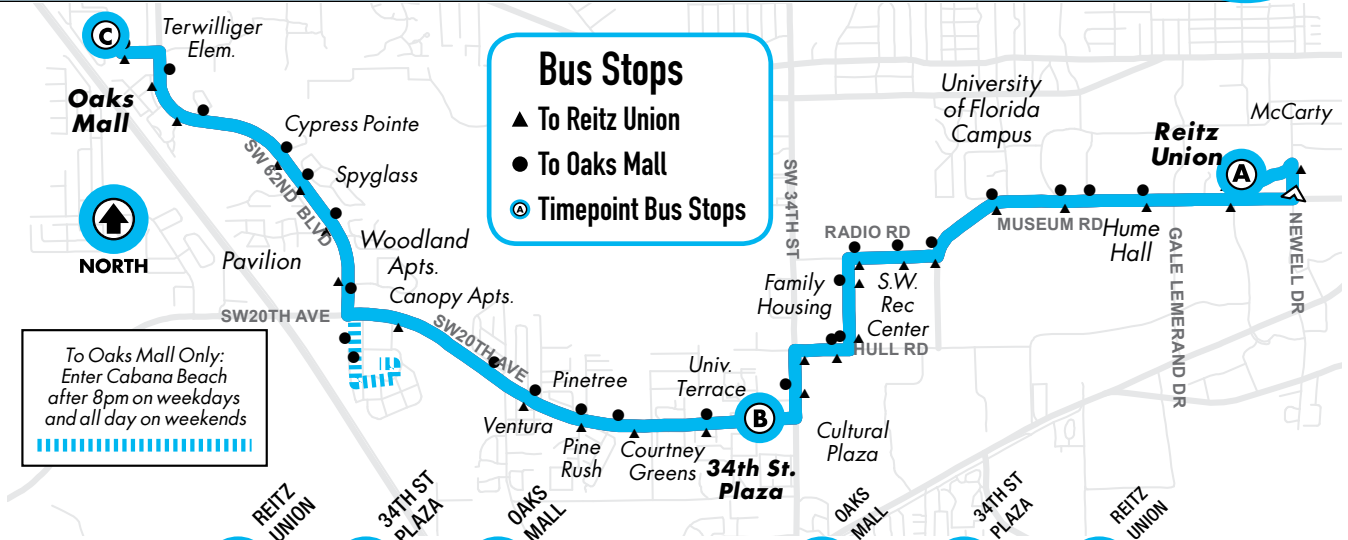

RTS Introduces NEW **Swipe-n-Go** Technology

Watch the video on
our website

For More Information
WWW.Go-RTS.com

Monday to Friday Every 10-20-30 min.

Saturday/Sunday See timetables on pg. 53

Reitz Union to Oaks Mall