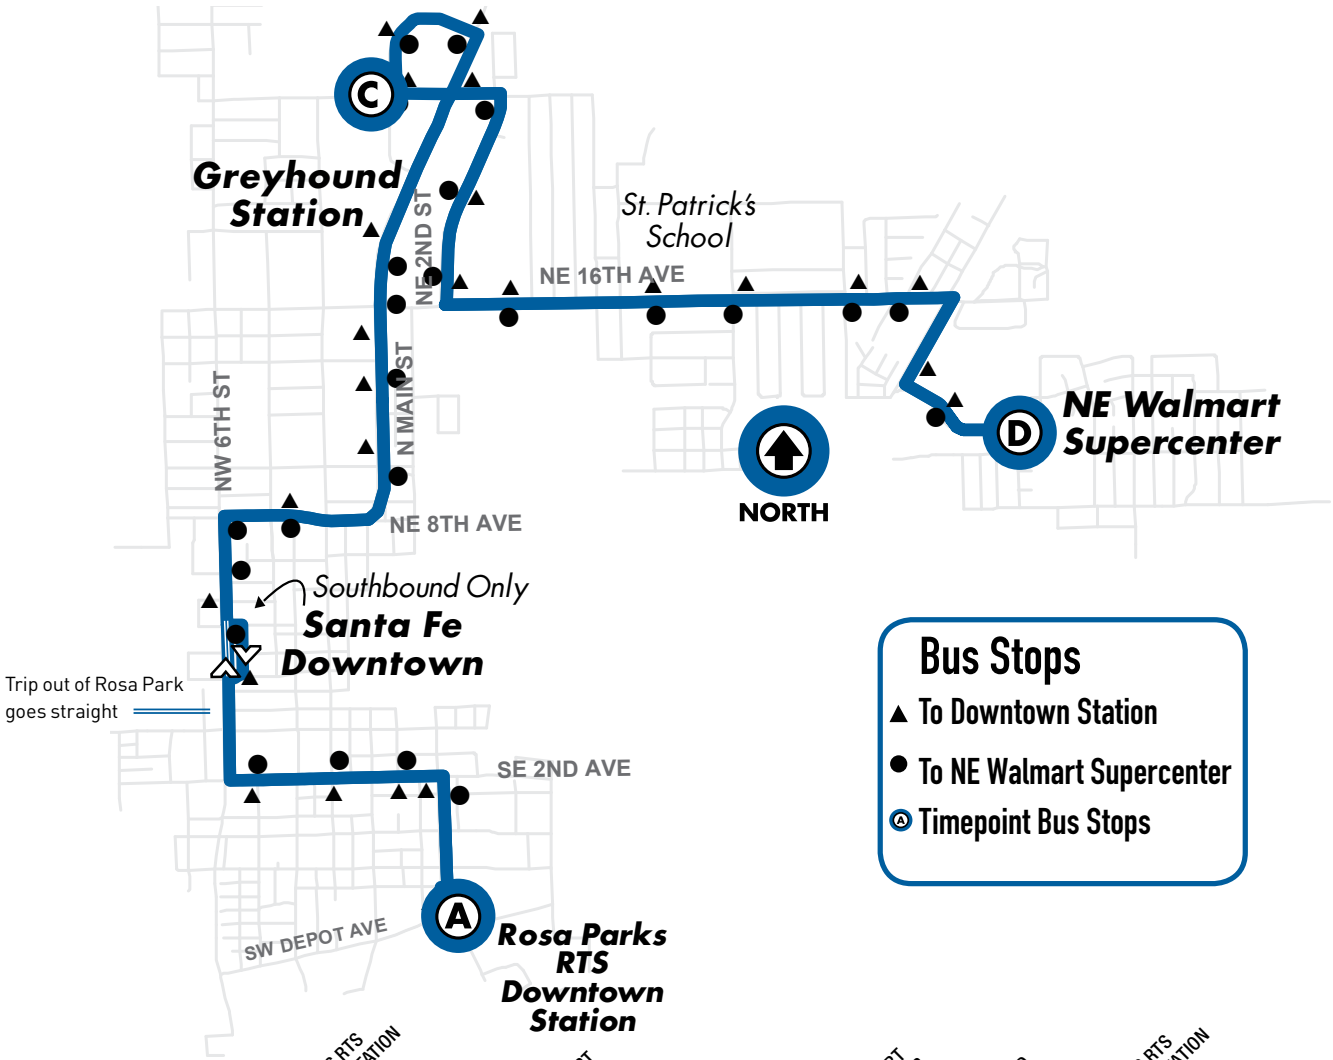

27

Downtown Station to NE Walmart Supercenter

Monday to Friday Every 60 min.

Saturday/Sunday No Service

Bus Stops

- ▲ To Downtown Station
- To NE Walmart Supercenter
- ⓐ Timepoint Bus Stops

MONDAY TO FRIDAY	ROSA PARKS RTS DOWNTOWN STATION GREYHOUND STATION NE WALMART SUPERCENTER			NE WALMART SUPERCENTER GREYHOUND STATION ROSA PARKS RTS DOWNTOWN STATION		
	To NE Walmart Supercenter			To Downtown Station		
	1,2,5,6,7,10,11, 15,17,24,25,46		2,11	2,11		1,2,5,6,7,10,11, 15,17,24,25,46
7:05am	7:16	7:28		7:35am	7:42	8:00
8:05	8:16	8:28		8:35	8:42	9:00
9:05	9:16	9:28		9:35	9:42	10:00
10:05	10:16	10:28		10:35	10:42	11:00
11:05	11:16	11:28		11:35	11:42	12:00pm
12:05pm	12:16	12:28		12:35	12:42	1:00
1:05	1:16	1:28		1:35	1:42	2:00
2:05	2:16	2:28		2:35	2:42	3:00