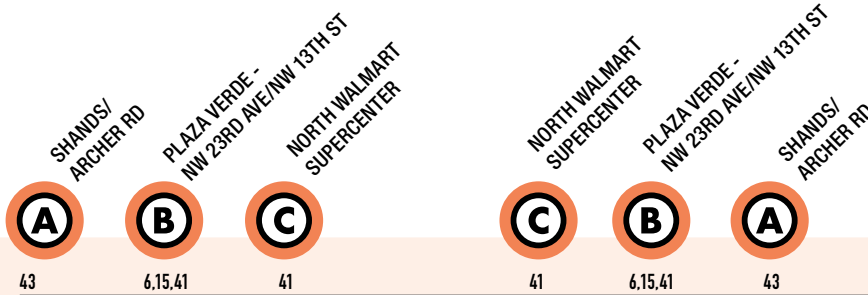

Shands to North Walmart Supercenter

Monday to Friday Every 30-40-60 min.

MONDAY TO FRIDAY

To North Walmart Supercenter				To Shands			
				R=RUNS ON REDUCED SERVICE DAYS			
				5:47am	6:08	6:25	R
				6:17	6:38	6:55	R
6:00am	6:23	6:42	R	6:47	7:08	7:25	R
6:30	6:53	7:12	R	7:17	7:38	7:55	R
7:00	7:23	7:42	R	7:47	8:08	8:25	R
7:30	7:53	8:12	R	8:17	8:38	8:55	R
8:00	8:23	8:42	R	8:47	9:08	9:25	R
8:30	8:53	9:12	R	9:17	9:38	9:55	R
9:00	9:23	9:42	R	9:47	10:08	10:25	R
9:30	9:53	10:12	R	10:17	10:38	10:55	R
10:00	10:23	10:42	R	10:47	11:08	11:25	R
10:30	10:53	11:12	R	11:17	11:38	11:55	R
11:00	11:23	11:42	R	11:47	12:08pm	12:25	R
11:30	11:53	12:12pm	R	12:17	12:38	12:55	R
12:00	12:23	12:42	R	12:47	1:08	1:25	R
12:30	12:53	1:12	R	1:17	1:38	1:55	R
1:00	1:23	1:42	R	1:47	2:08	2:25	R
1:30	1:53	2:12	R	2:17	2:38	2:55	R
2:00	2:23	2:42	R	2:47	3:08	3:25	R
2:30	2:53	3:12	R	3:17	3:38	3:55	R
3:00	3:23	3:42	R	3:47	4:08	4:25	R
3:30	3:53	4:12	R	4:17	4:38	4:55	R
4:00	4:23	4:42	R	4:47	5:08	5:25	R
4:30	4:53	5:12	R	5:17	5:38	5:55	R
5:00	5:23	5:42	R	5:47	6:08	6:25	R
5:30	5:53	6:12	R	6:17	6:38	6:55	R
6:00	6:23	6:42	R	6:47	7:08	7:25	R
6:30	6:53	7:12	R	7:17	7:38	7:55	R
7:00	7:23	7:42	R	7:47	8:08	8:25	R
8:00	8:18	8:37	R	8:42	9:03	9:15	R
8:40	8:58	9:17	R	9:22	9:43	9:55	R
9:20	9:38	9:57	R	10:02	10:23	10:35	R
10:00	10:18	10:37	R	10:42	11:03	11:15	R