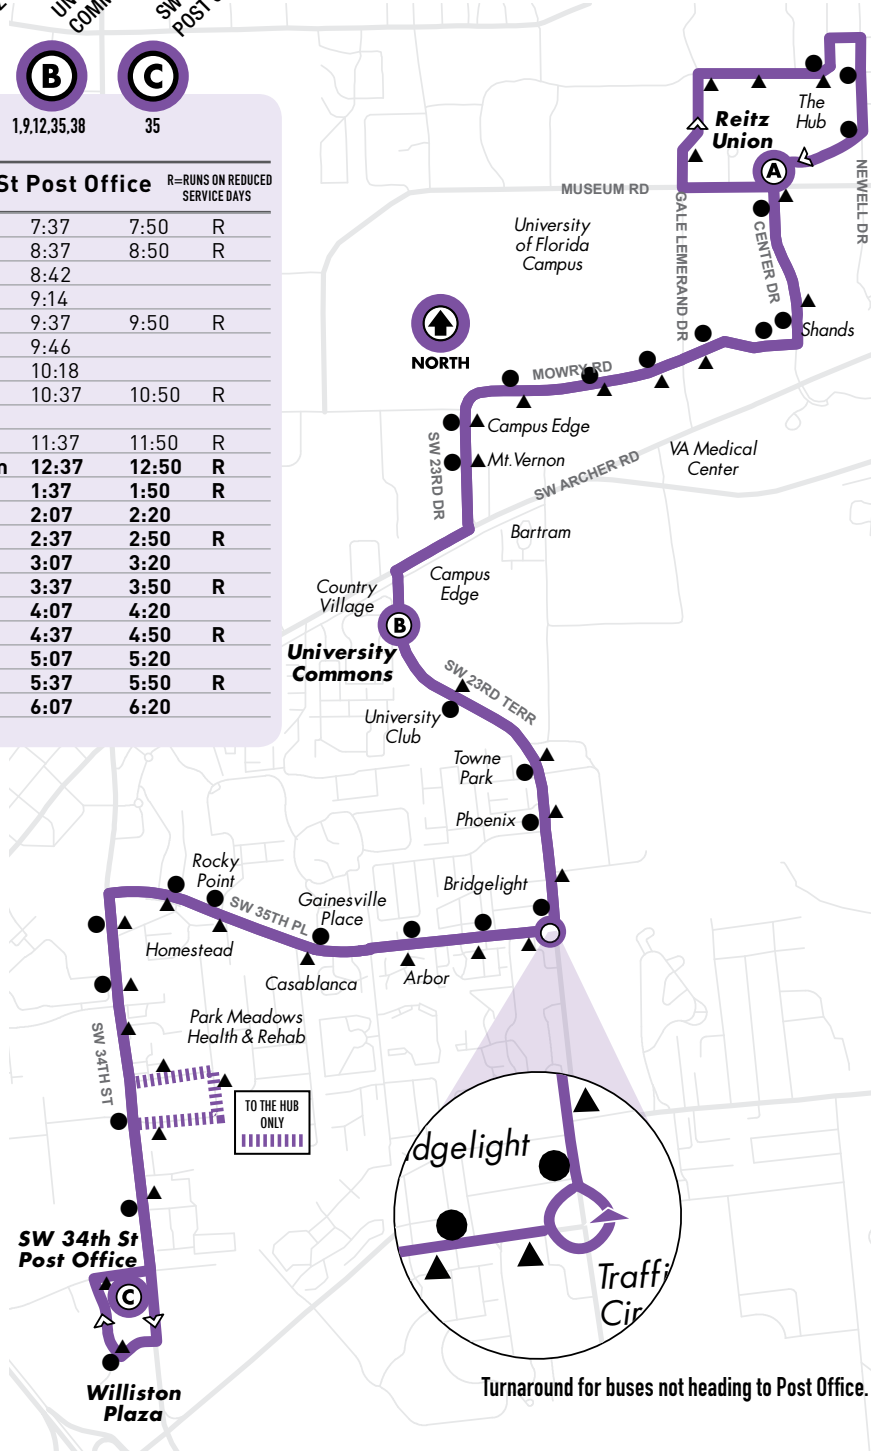

36

Reitz Union to SW 34th St. Post Office

Monday to Friday Every 30 min.
Saturday/Sunday No Service

MONDAY TO FRIDAY

To Reitz Union				To 34th St Post Office			
			R				R
6:55am	7:08	7:25		7:25am	7:37	7:50	
7:55	8:08	8:25	R	8:25	8:37	8:50	R
	8:10	8:27		8:30	8:42		
	8:42	8:59		9:02	9:14		
8:55	9:08	9:25	R	9:25	9:37	9:50	R
	9:14	9:31		9:34	9:46		
	9:46	10:03		10:06	10:18		
9:55	10:08	10:25	R	10:25	10:37	10:50	R
	10:18	10:35					
10:55	11:08	11:25	R	11:25	11:37	11:50	R
11:55	12:08pm	12:25	R	12:25pm	12:37	12:50	R
12:55	1:08	1:25	R	1:25	1:37	1:50	R
				1:55	2:07	2:20	
1:55	2:08	2:25	R	2:25	2:37	2:50	R
2:25	2:38	2:55	R	2:55	3:07	3:20	R
2:55	3:08	3:25	R	3:25	3:37	3:50	R
3:25	3:38	3:55	R	3:55	4:07	4:20	R
3:55	4:08	4:25	R	4:25	4:37	4:50	R
4:25	4:38	4:55	R	4:55	5:07	5:20	R
4:55	5:08	5:25	R	5:25	5:37	5:50	R
5:25	5:38	5:55		5:55	6:07	6:20	

Bus Stops

- ▲ To Reitz Union
- To Post Office
- ⓐ Timepoint Bus Stops