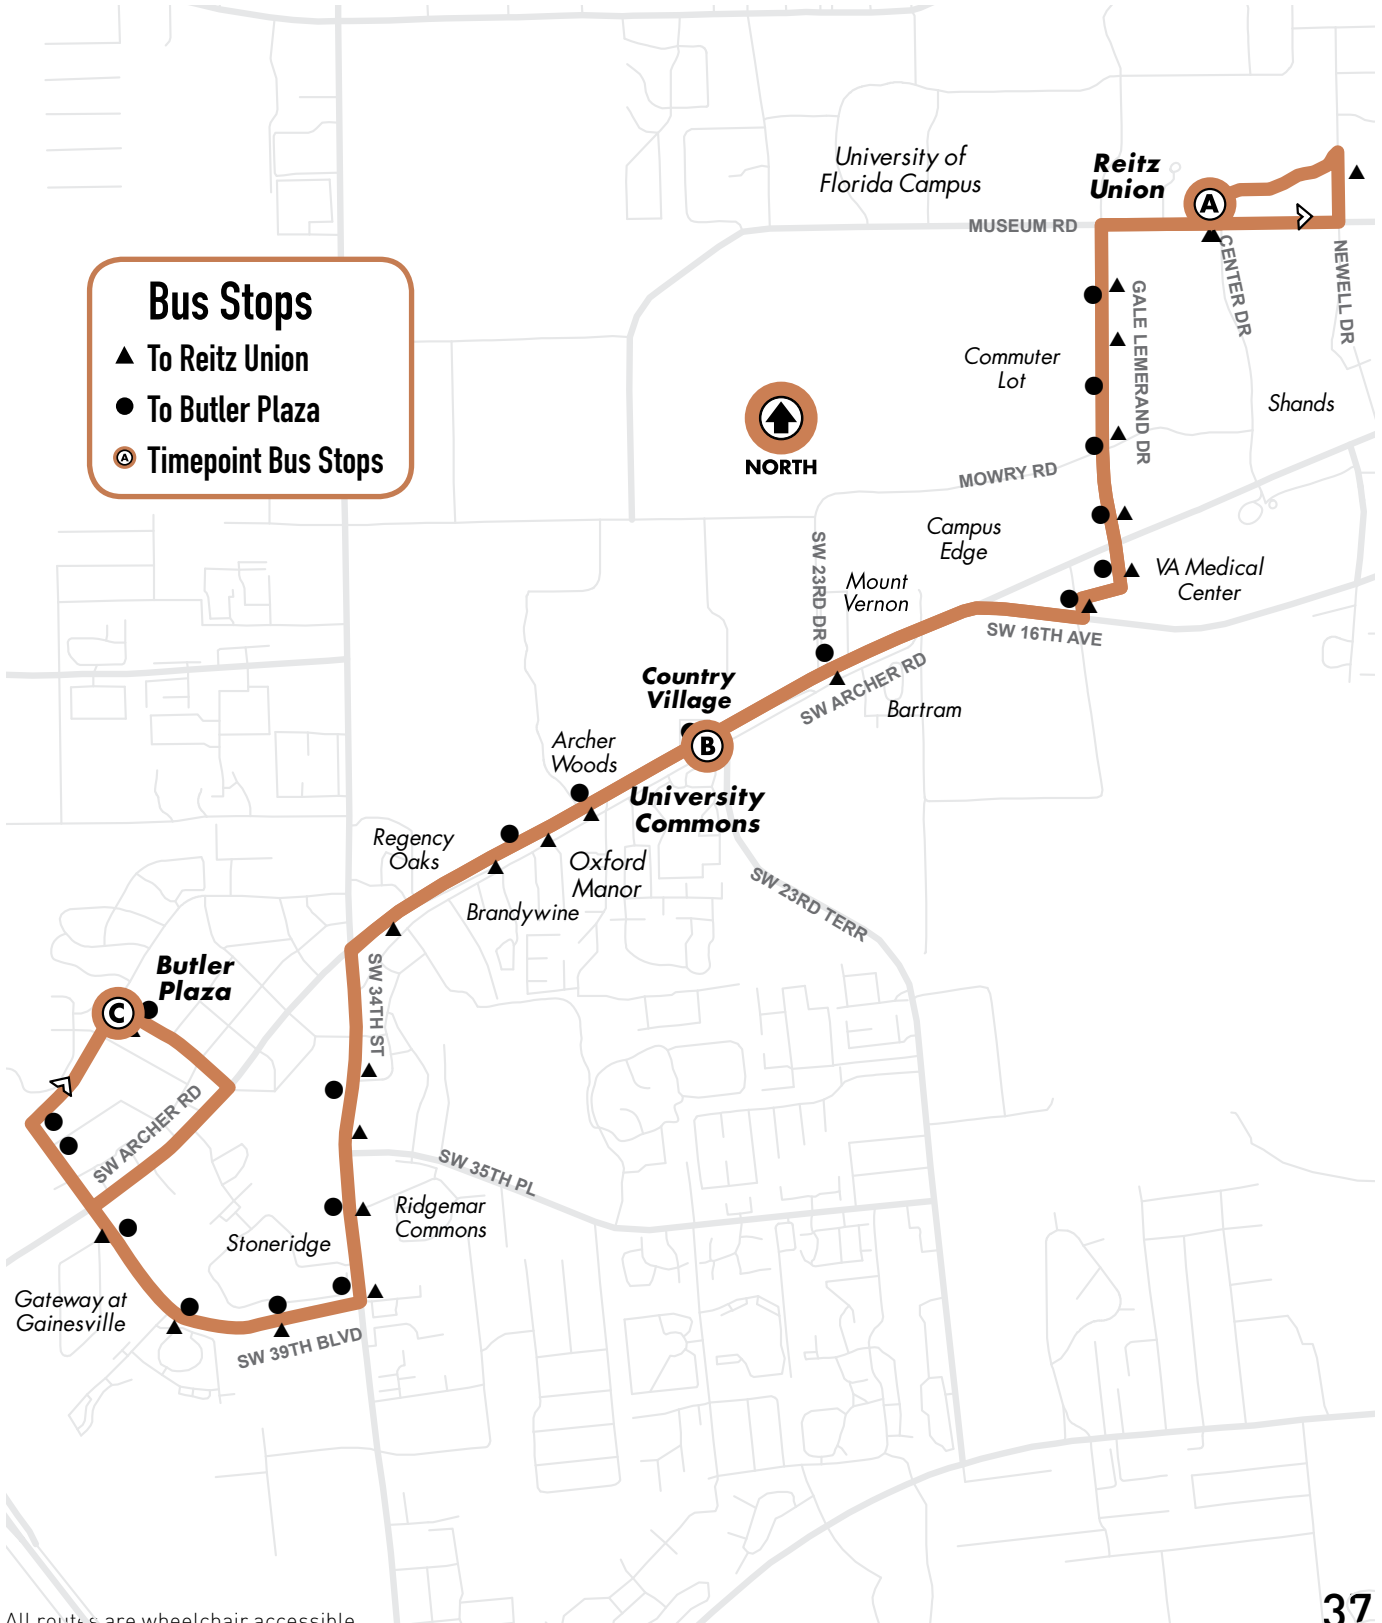

Monday to Friday Every 10-15-23 min.

Saturday/Sunday Refer to timetable on pg. 40

Reitz Union to Butler Plaza

All routes are wheelchair accessible.

Reitz Union to Butler Plaza

Monday to Friday Every 10-15-23 min.