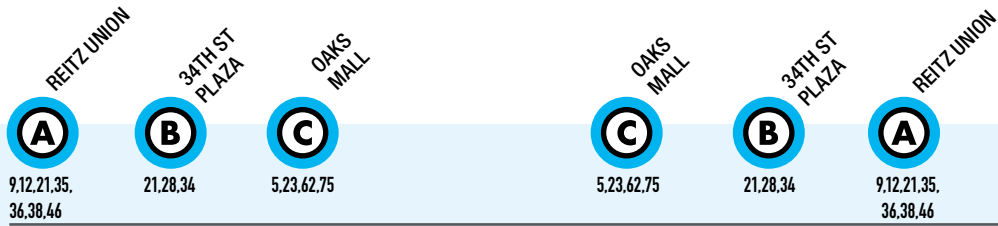

Continued on next page

All routes are wheelchair accessible.

Reitz Union to Oaks Mall

Monday to Friday Every 10-20-30 min.

Saturday/Sunday See timetables on pg. 53

MONDAY TO FRIDAY

To Oaks Mall				To Reitz Union			
				R=RUNS ON REDUCED SERVICE DAYS			
12:00pm	12:10	12:25	R	12:30pm	12:45	1:00	R
12:10	12:20	12:35		12:40	12:55	1:10	
12:20	12:30	12:45		12:50	1:05	1:20	
12:30	12:40	12:55	R	1:00	1:15	1:30	R
12:40	12:50	1:05		1:10	1:25	1:40	
12:50	1:00	1:15		1:20	1:35	1:50	
1:00	1:10	1:25	R	1:30	1:45	2:00	R
1:10	1:20	1:35		1:40	1:55	2:10	
1:20	1:30	1:45		1:50	2:05	2:20	
1:30	1:40	1:55	R	2:00	2:15	2:30	R
1:40	1:50	2:05		2:10	2:25	2:40	
1:50	2:00	2:15		2:20	2:35	2:50	
2:00	2:10	2:25	R	2:30	2:45	3:00	R
2:10	2:20	2:35		2:40	2:55	3:10	
2:20	2:30	2:45		2:50	3:05	3:20	
2:30	2:40	2:55	R	3:00	3:15	3:30	R
2:40	2:50	3:05		3:10	3:25	3:40	
2:50	3:00	3:15		3:20	3:35	3:50	
3:00	3:10	3:25	R	3:30	3:45	4:00	R
3:10	3:20	3:35		3:40	3:55	4:10	
3:20	3:30	3:45		3:50	4:05	4:20	
3:30	3:40	3:55	R	4:00	4:15	4:30	R
3:40	3:50	4:05		4:10	4:25	4:40	
3:50	4:00	4:15		4:20	4:35	4:50	
4:00	4:10	4:25	R	4:30	4:45	5:00	R
4:10	4:20	4:35		4:40	4:55	5:10	
4:20	4:30	4:45		4:50	5:05	5:20	
4:30	4:40	4:55	R	5:00	5:15	5:30	R
4:40	4:50	5:05		5:10	5:25	5:40	
4:50	5:00	5:15		5:20	5:35	5:50	
5:00	5:10	5:25	R	5:30	5:45	6:00	R
5:10	5:20	5:35		5:40	5:55	6:10	
5:20	5:30	5:45		5:50	6:05	6:20	
5:30	5:40	5:55	R	6:00	6:15	6:30	R
5:40	5:50	6:05		6:10	6:25	6:40	
5:50	6:00	6:15		6:20	6:35	6:50	
6:00	6:10	6:25	R	6:30	6:45	7:00	R
6:10	6:20	6:35		6:40	6:55	7:10	
6:20	6:30	6:45		6:50	7:05	7:20	
6:30	6:40	6:55	R	7:00	7:15	7:30	R
6:40	6:50	7:05		7:10	7:25	7:40	
7:00	7:10	7:25	R	7:30	7:45	8:00	R
7:15	7:25	7:40		7:45	8:00	8:15	
7:30	7:40	7:55	R	8:00	8:15	8:30	R
7:45	7:55	8:10		8:15	8:30	8:45	
8:00	8:10	8:25	R	8:30	8:45	9:00	R
8:15	8:25	8:40		8:45	9:00	9:15	
8:30	8:40	8:55	R	9:00	9:15	9:30	R
9:00	9:10	9:25	R	9:30	9:45	10:00	R
9:30	9:40	9:55	R	10:00	10:15	10:30	R
10:00	10:10	10:25	R	10:30	10:45	11:00	R
10:30	10:40	10:55	R	11:00	11:15	11:30	R
11:00	11:10	11:25	R	11:30	11:45	12:00am	R
11:30	11:40	11:55	R	12:00	12:15	12:30	R
12:00am	12:10	12:25	R	12:30	12:45	1:00	R
12:30	12:40	12:55	R	1:00	1:15	1:30	R
1:00	1:10	1:25	R	1:30	1:45	2:00	R