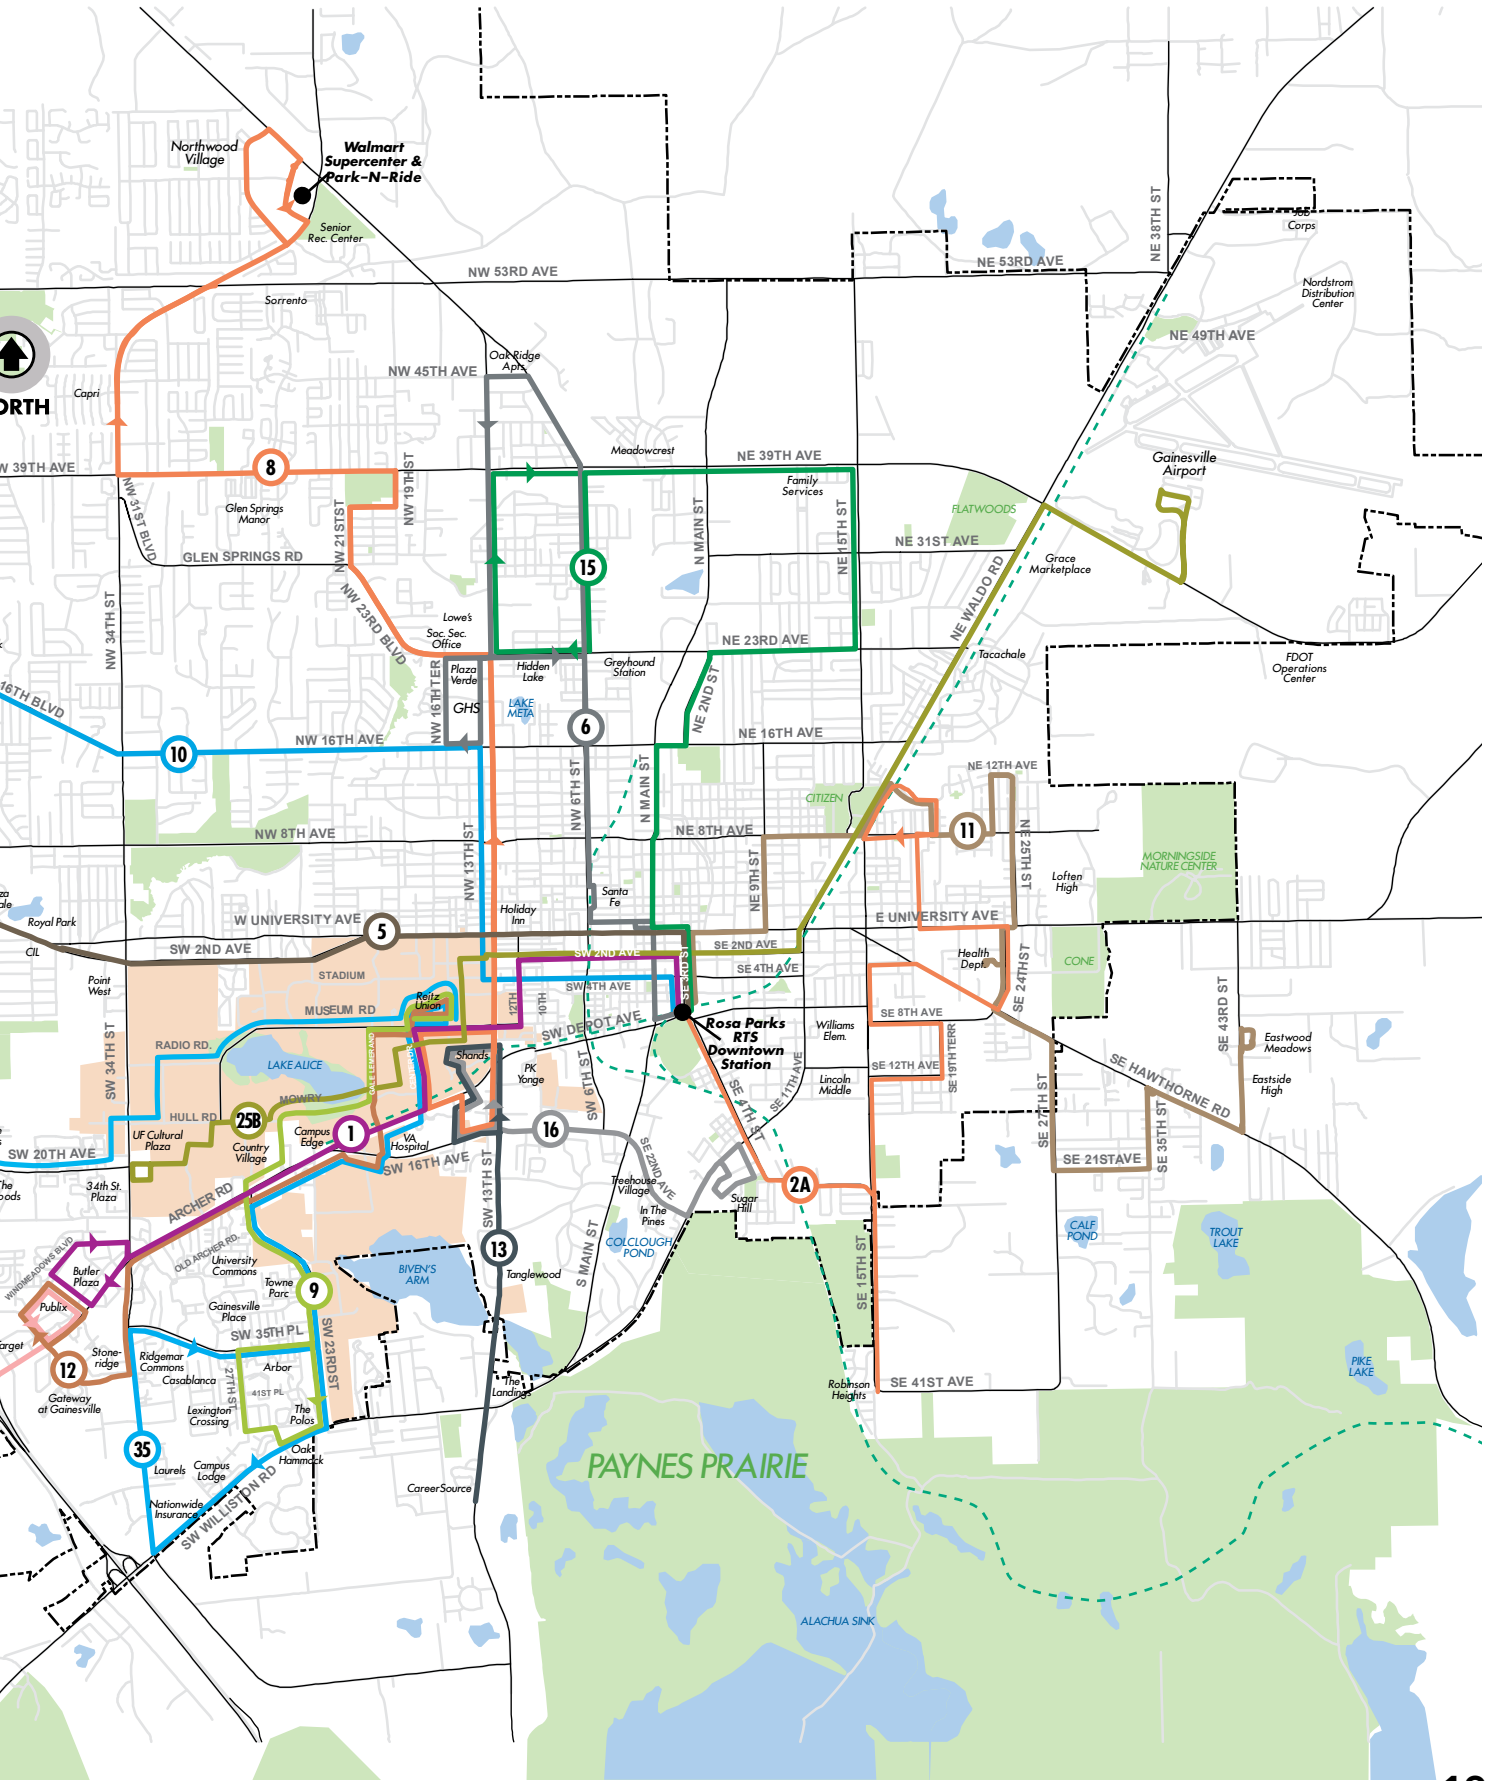

1

Downtown Station to Butler Plaza

Monday to Friday Every 15-30-60 min.

ROSA PARKS RTS
DOWNTOWN STATION

SHANDS

BUTLER PLAZA

BUTLER PLAZA

SHANDS