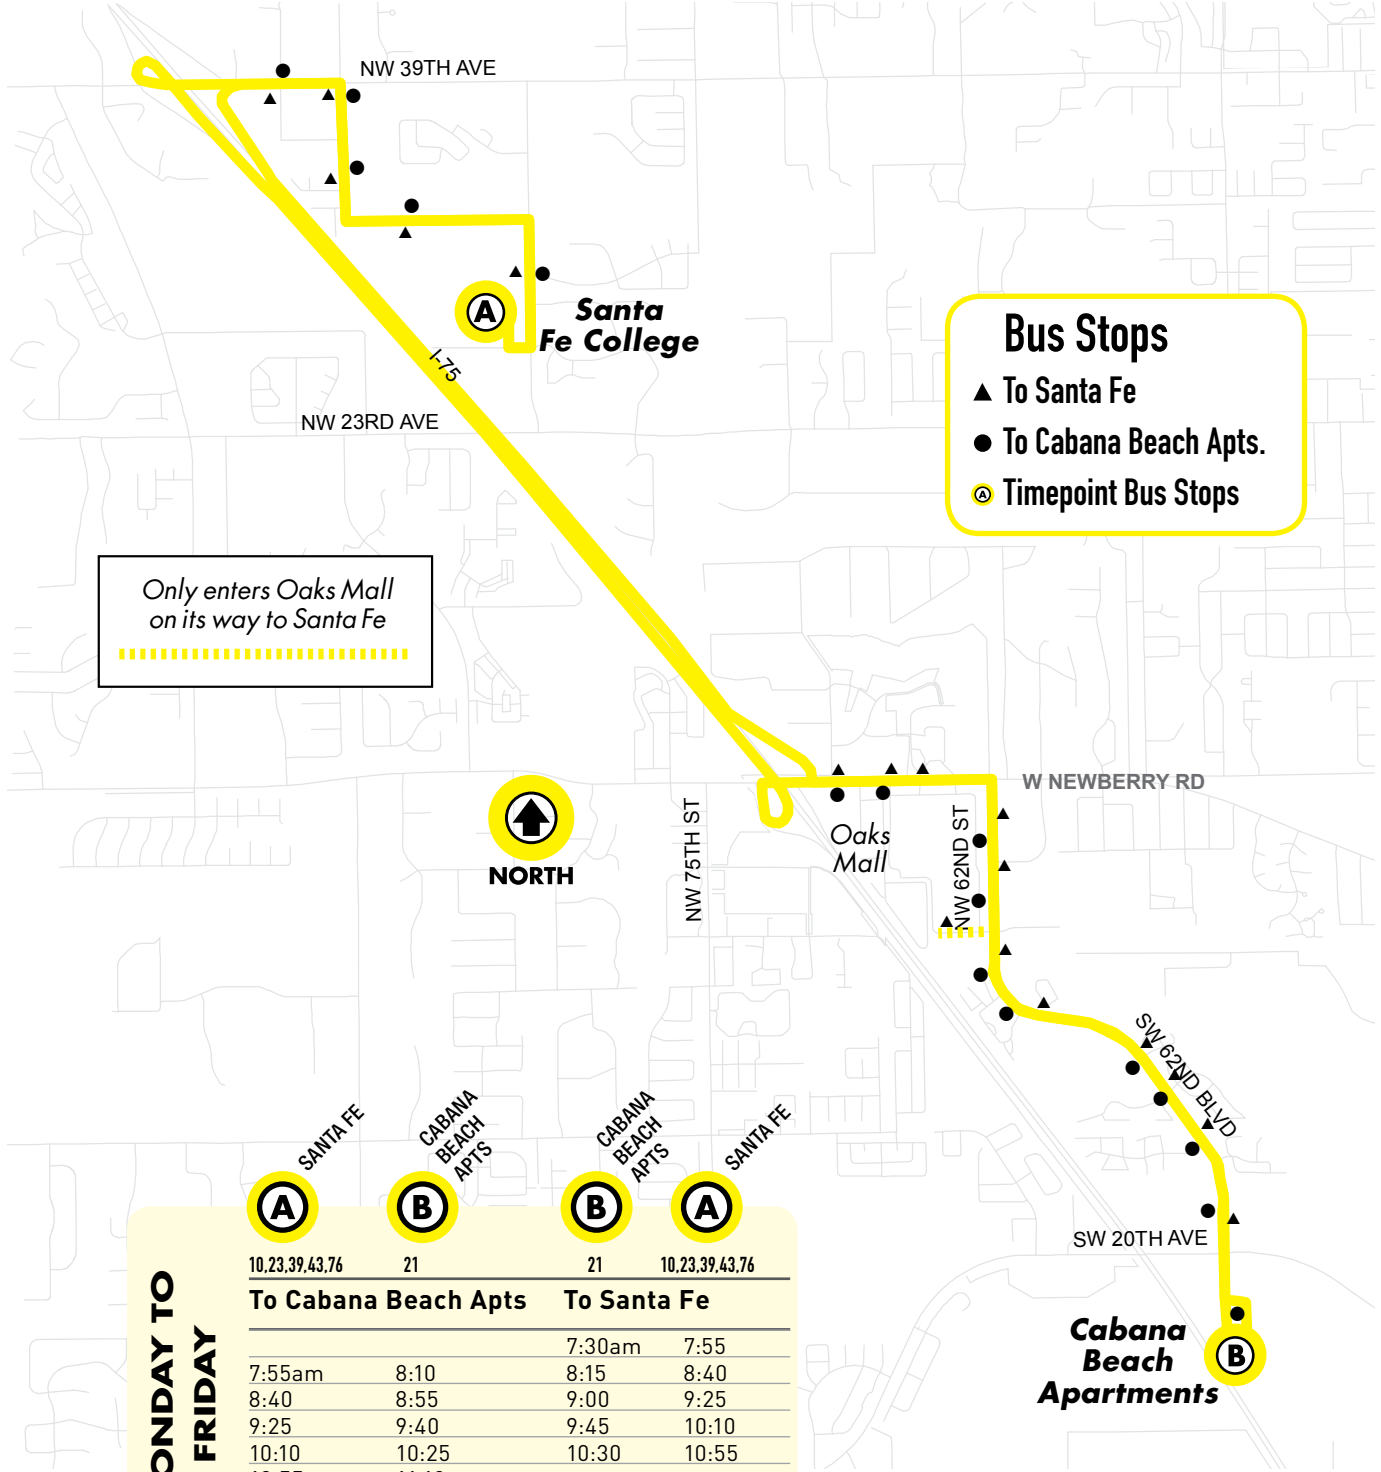

Monday to Friday Every 45 min.

Saturday/Sunday No Service

Santa Fe to Cabana Beach Apts.

Bus Stops

- ▲ To Santa Fe
- To Cabana Beach Apts.
- ⓐ Timepoint Bus Stops

Only enters Oaks Mall on its way to Santa Fe

MONDAY TO FRIDAY	ⓐ	ⓑ	ⓑ	ⓐ
	SANTA FE	CABANA BEACH APTS	CABANA BEACH APTS	SANTA FE
	10,23,39,43,76	21	21	10,23,39,43,76
	To Cabana Beach Apts		To Santa Fe	
	7:55am	8:10	7:30am	7:55
	8:40	8:55	8:15	8:40
	9:25	9:40	9:00	9:25
10:10	10:25	9:45	10:10	
10:55	11:10	10:30	10:55	

Cabana Beach Apartments

All routes are wheelchair accessible.