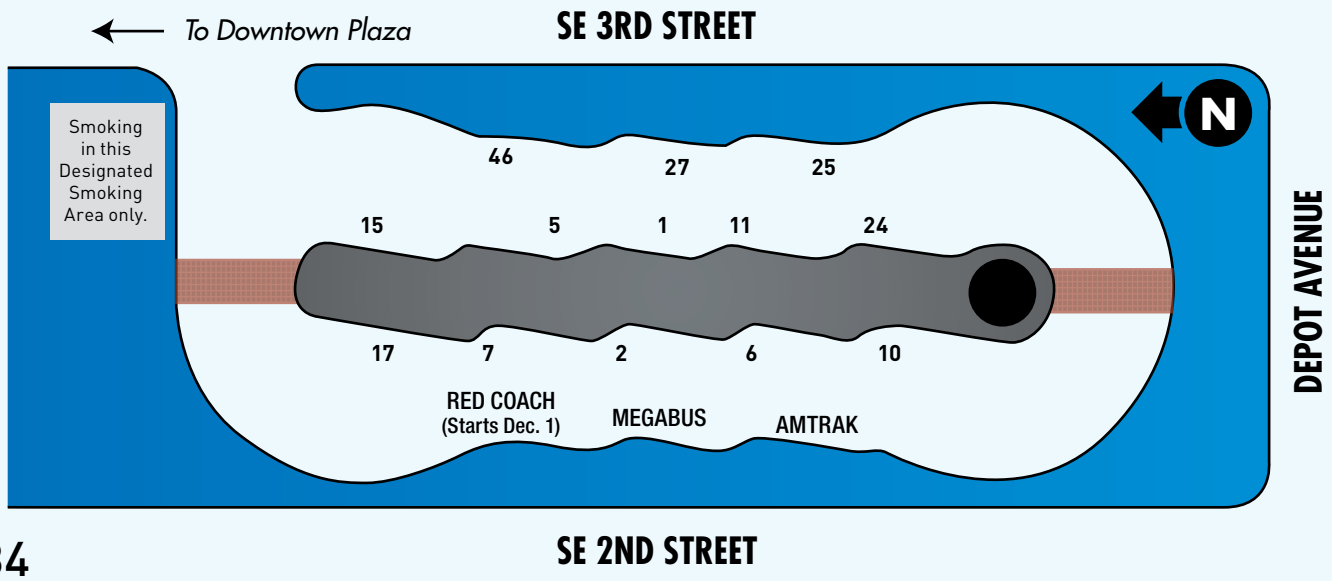

Mailing Address

Rosa Parks RTS Downtown Station
Station 5
P.O. Box 490
Gainesville, FL 32627-0490