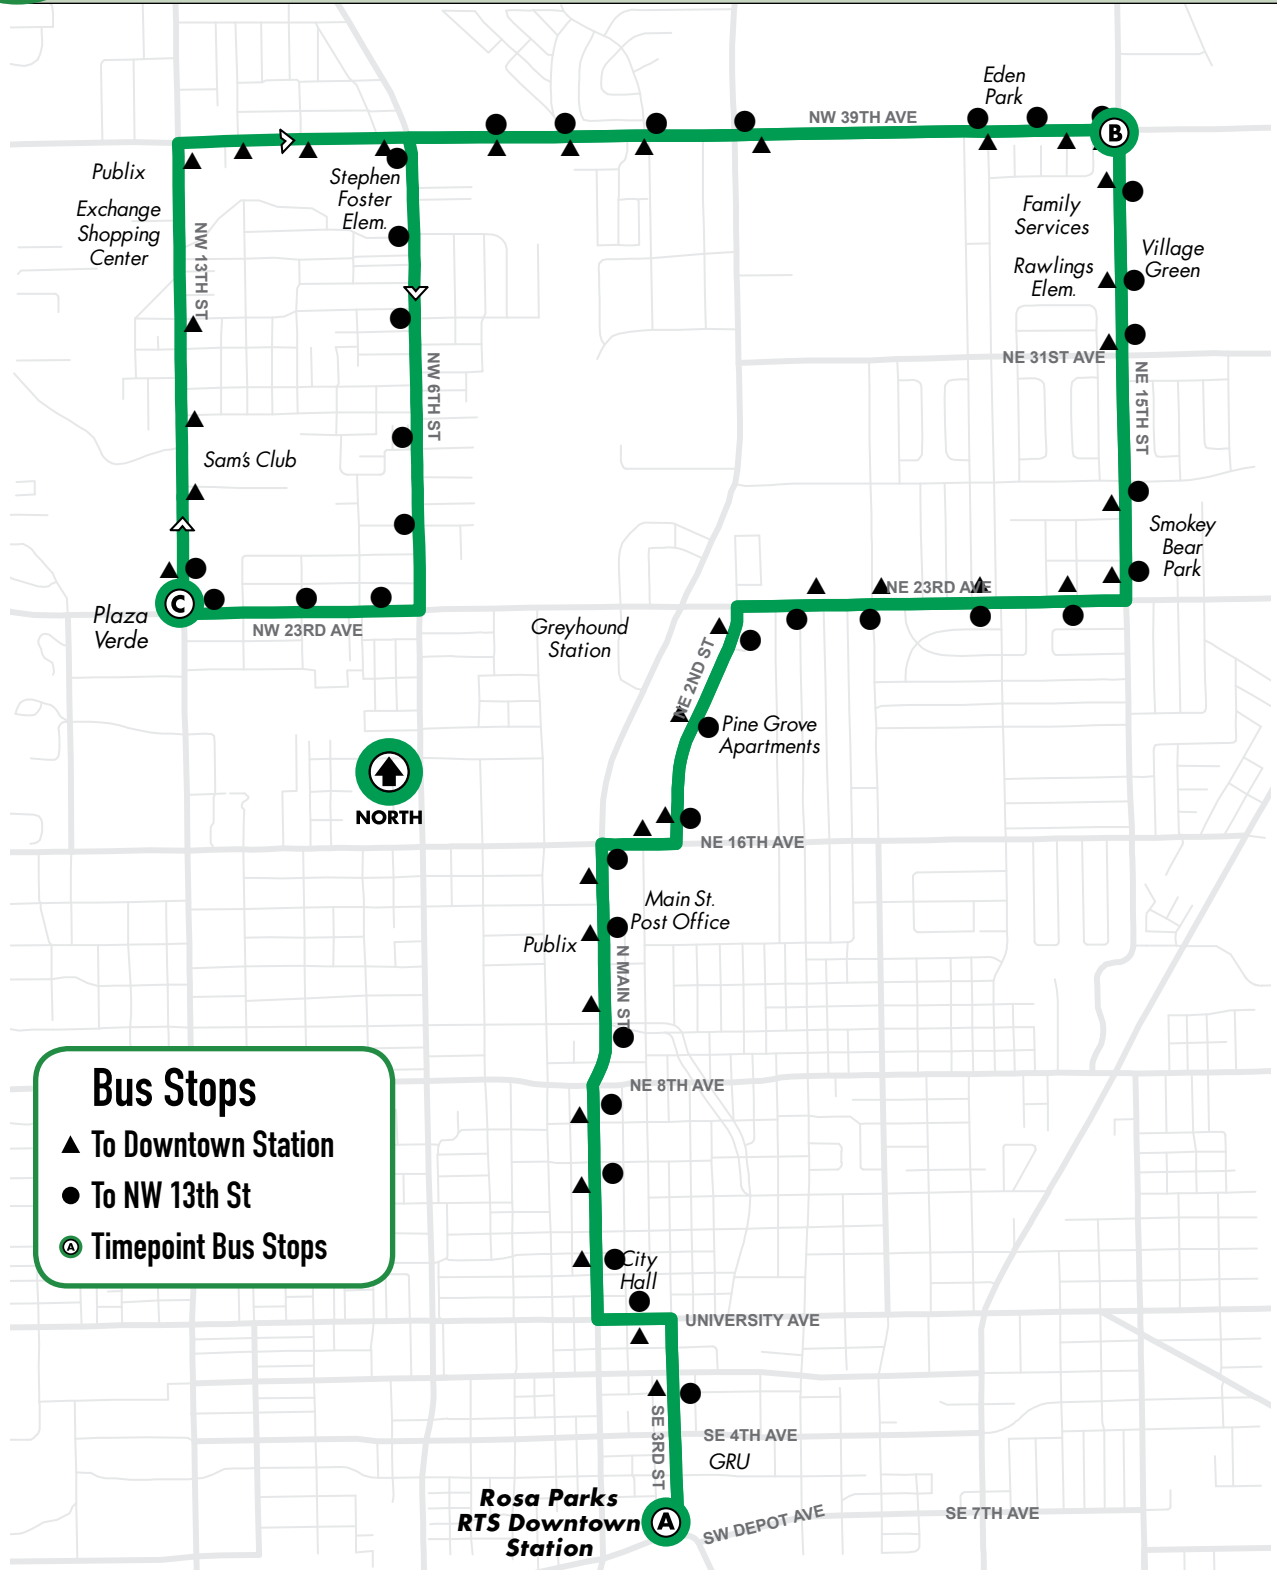

All routes are wheelchair accessible.

15

Downtown Station to NW 13th St (@ NW 23rd Ave)

Monday to Friday Every 30-35-60 min.

Saturday Every 60 min.

Sunday Every 60 min.

Monday to Friday Every 30-35-60 min.

Saturday Every 60 min.