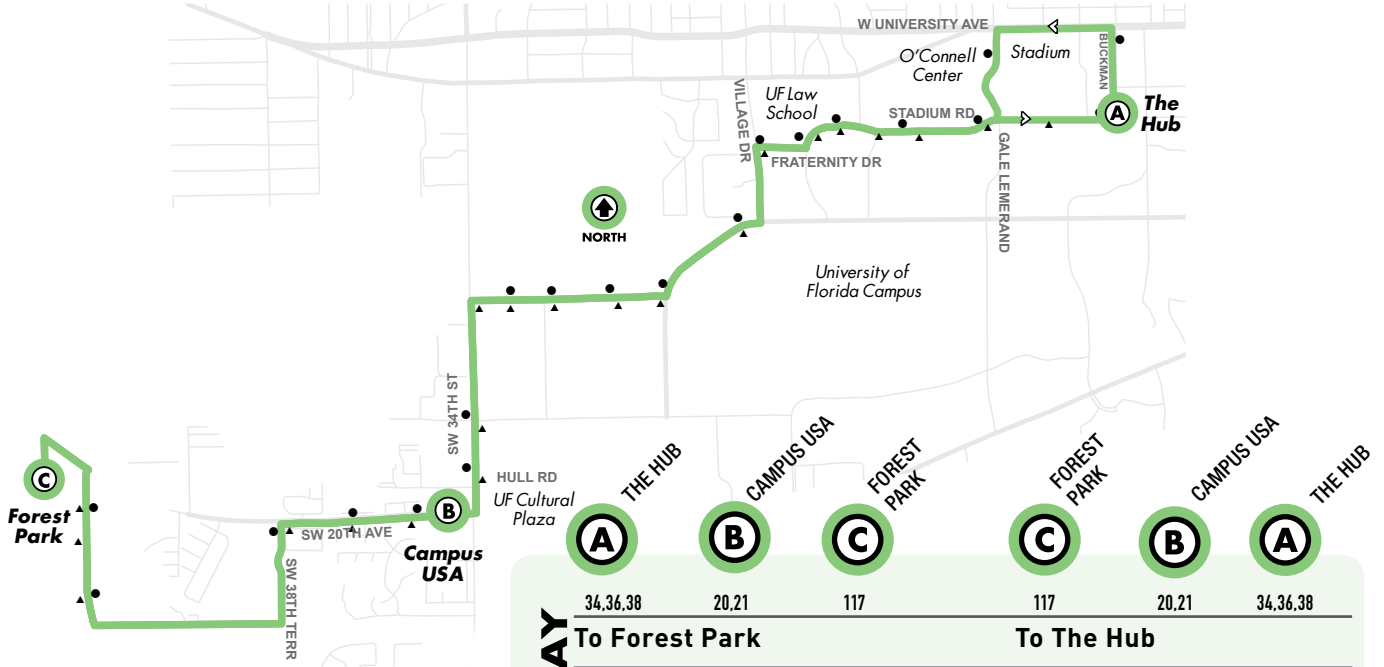

Monday to Friday Every 16 min.
Saturday/Sunday No Service

The Hub to Forest Park

Bus Stops

- ▲ To The Hub
- To Forest Park
- Ⓐ Timepoint Bus Stops

MONDAY TO FRIDAY	To Forest Park			To The Hub		
	34,36,38	20,21	117	117	20,21	34,36,38
				7:44am	7:53	8:06
				8:00	8:09	8:22
				8:16	8:25	8:38
8:06am	8:19	8:28	8:32	8:41	8:54	
8:22	8:35	8:44	8:48	8:57	9:10	
8:38	8:51	9:00	9:04	9:13	9:26	
8:54	9:07	9:16	9:20	9:29	9:42	
9:10	9:23	9:32	9:36	9:45	9:58	
9:26	9:39	9:48	9:52	10:01	10:14	
9:42	9:55	10:04	10:08	10:17	10:30	
9:58	10:11	10:20	10:24	10:33	10:46	
10:14	10:27	10:36	10:40	10:49	11:02	
10:30	10:43	10:52	10:56	11:05	11:18	
10:46	10:59	11:08	11:12	11:21	11:34	
11:02	11:15	11:24	11:28	11:37	11:50	
11:18	11:31	11:40	11:44	11:53	12:06pm	
11:34	11:47	11:56	12:00	12:09	12:22	
11:50	12:03pm	12:12	12:16	12:25	12:38	
12:06	12:19	12:28	12:32	12:41	12:54	
12:22	12:35	12:44	12:48	12:57	1:10	
12:38	12:51	1:00	1:04	1:13	1:26	
12:54	1:07	1:16	1:20	1:29	1:42	
1:10	1:23	1:32	1:36	1:45	1:58	
1:26	1:39	1:48	1:52	2:01	2:14	
1:42	1:55	2:04	2:08	2:17	2:30	
1:58	2:11	2:20	2:24	2:33	2:46	
2:14	2:27	2:36	2:40	2:49	3:02	
2:30	2:43	2:52	2:56	3:05	3:18	
2:46	2:59	3:08	3:12	3:21	3:34	
3:02	3:15	3:24	3:28	3:37	3:50	
3:18	3:31	3:40	3:44	3:53	4:06	
3:34	3:47	3:56	4:00	4:09	4:22	
3:50	4:03	4:12	4:16	4:25	4:38	
4:06	4:19	4:28	4:32	4:41	4:54	
4:22	4:35	4:44	4:48	4:57	5:10	
4:38	4:51	5:00	5:04	5:13	5:26	
4:54	5:07	5:16				
5:10	5:23	5:32				
5:26	5:39	5:48				

All routes are wheelchair accessible.