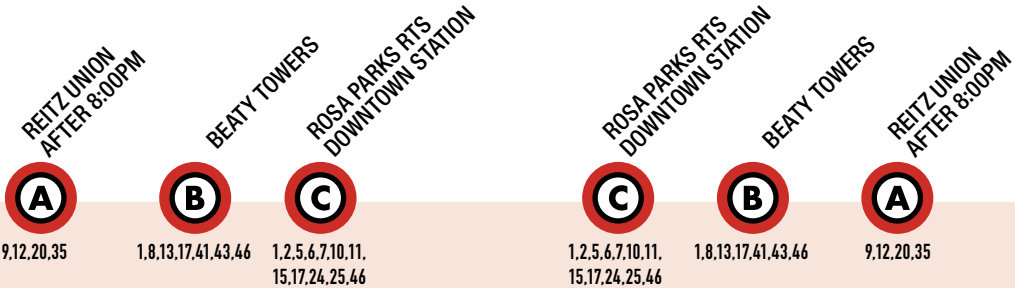

All routes are wheelchair accessible.

17

Beaty Towers to Downtown Station

Monday to Friday Every 15-24-60 min.

Saturday/Sunday No Service

Know Before You Go...

RTS Trip PLANNER

Plan your trip for maximum efficiency:
 Nearest Bus Stops • Arrival Times • Transfers
 • Costs

On our website! Go-RTS.com
 (powered by Google™)

Monday to Friday Every 15-24-60 min.

Saturday/Sunday No Service

Beaty Towers to Downtown Station

MONDAY TO FRIDAY

To Downtown	To Beaty Towers or Reitz Union	R=RUNS ON REDUCED SERVICE DAYS
6:46am	7:01	R
7:10	7:25	R
7:34	7:49	
7:58	8:13	R
8:22	8:37	R
8:46	9:01	
9:10	9:25	R
9:34	9:49	R
9:58	10:13	
10:22	10:37	R
10:46	11:01	R
11:10	11:25	
11:34	11:49	R
11:58	12:13pm	R
12:22	12:37	
12:46	1:01	R
1:10	1:25	R
1:34	1:49	
1:58	2:13	R
2:22	2:37	R
2:46	3:01	
3:10	3:25	R
3:34	3:49	R
3:58	4:13	
4:22	4:37	R
4:46	5:01	R
5:10	5:25	
5:34	5:49	R
5:58	6:13	R
6:22	6:37	
6:43	6:58	R
7:01	7:13	R
7:46	7:58	R
8:01	8:13	R
8:48	9:00	R
9:48	10:00	R
10:48	11:00	R
11:48	12:00am	R
12:48	1:00	R
6:42am	6:58	
7:06	7:22	R
7:30	7:46	R
7:54	8:10	
8:18	8:34	R
8:42	8:58	R
9:06	9:22	
9:30	9:46	R
9:54	10:10	R
10:18	10:34	
10:42	10:58	R
11:06	11:22	R
11:30	11:46	
11:54	12:10pm	R
12:18	12:34	R
12:42	12:58	
1:06	1:22	R
1:30	1:46	R
1:54	2:10	
2:18	2:34	R
2:42	2:58	R
3:06	3:22	
3:30	3:46	R
3:54	4:10	R
4:18	4:34	
4:42	4:58	R
5:06	5:22	R
5:30	5:46	
5:54	6:10	R
6:18	6:31	R
7:03	7:16	R
7:18	7:31	R
8:00	8:13	R
9:00	9:13	R
10:00	10:13	R
11:00	11:13	R
12:00am	12:13	R