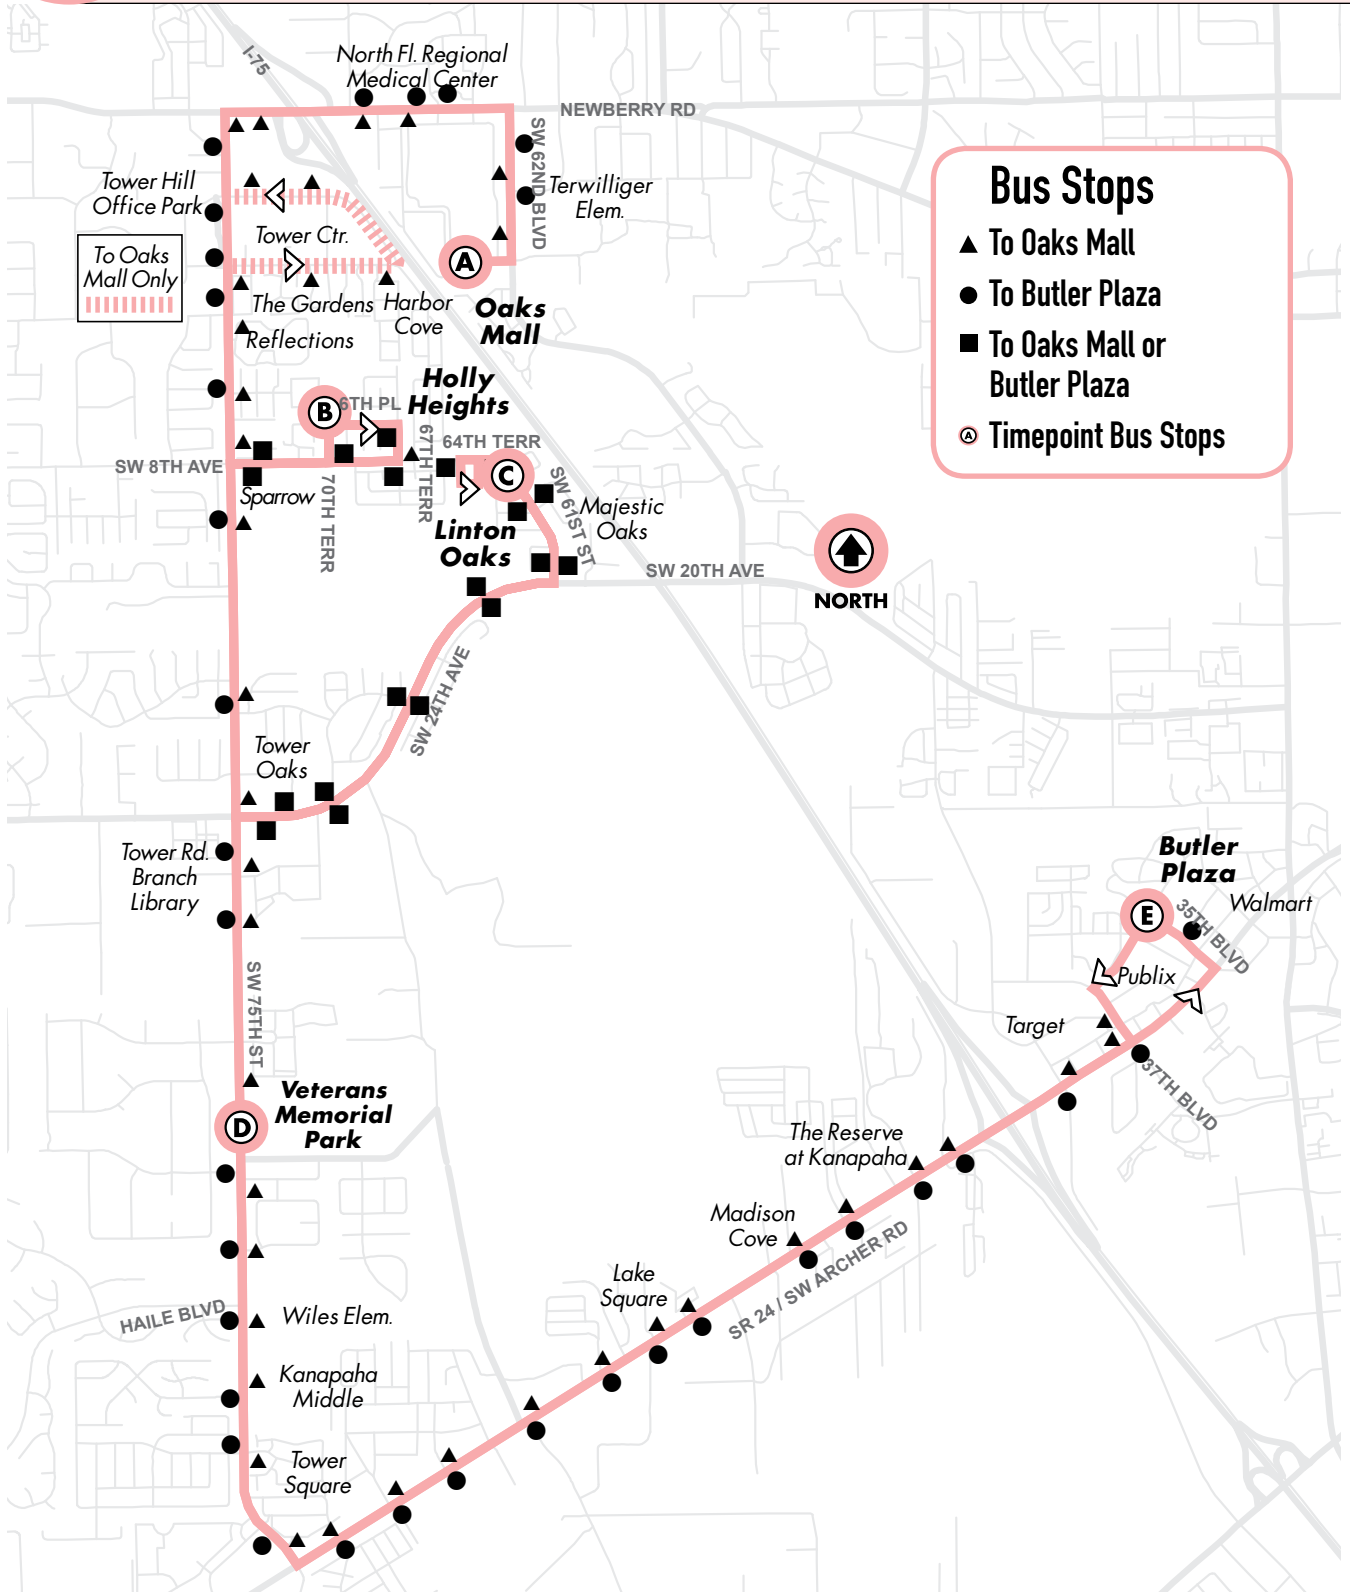

All routes are wheelchair accessible.

75

Oaks Mall to Butler Plaza

Monday to Friday Every 35-53 min.
 Saturday 105 min.
 Sunday No Service

Bus Stops

- ▲ To Oaks Mall
- To Butler Plaza
- To Oaks Mall or Butler Plaza
- Ⓢ Timepoint Bus Stops