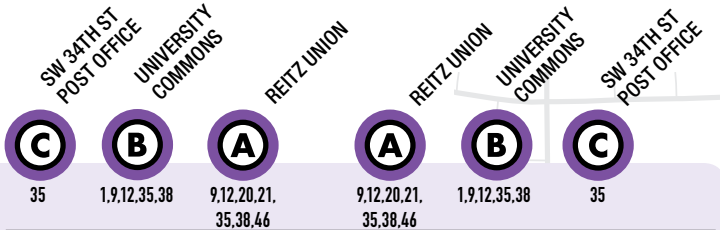

36

Reitz Union to SW 34th St. Post Office

Monday to Friday Every 30 min.
Saturday/Sunday No Service

MONDAY TO FRIDAY

To Reitz Union				To 34th St Post Office			
			R				R
6:55am	7:08	7:25		7:25am	7:37	7:50	
7:55	8:08	8:25	R	8:25	8:37	8:50	R
	8:10	8:27		8:30	8:42		
	8:42	8:59		9:02	9:14		
8:55	9:08	9:25	R	9:25	9:37	9:50	R
	9:14	9:31		9:34	9:46		
	9:46	10:03		10:06	10:18		
9:55	10:08	10:25	R	10:25	10:37	10:50	R
	10:18	10:35					
10:55	11:08	11:25	R	11:25	11:37	11:50	R
11:55	12:08pm	12:25	R	12:25pm	12:37	12:50	R
12:55	1:08	1:25	R	1:25	1:37	1:50	R
				1:55	2:07	2:20	
1:55	2:08	2:25	R	2:25	2:37	2:50	R
2:25	2:38	2:55	R	2:55	3:07	3:20	R
2:55	3:08	3:25	R	3:25	3:37	3:50	R
3:25	3:38	3:55	R	3:55	4:07	4:20	R
3:55	4:08	4:25	R	4:25	4:37	4:50	R
4:25	4:38	4:55	R	4:55	5:07	5:20	R
4:55	5:08	5:25	R	5:25	5:37	5:50	R
5:25	5:38	5:55		5:55	6:07	6:20	

Bus Stops

- ▲ To Reitz Union
- To Post Office
- ⓐ Timepoint Bus Stops