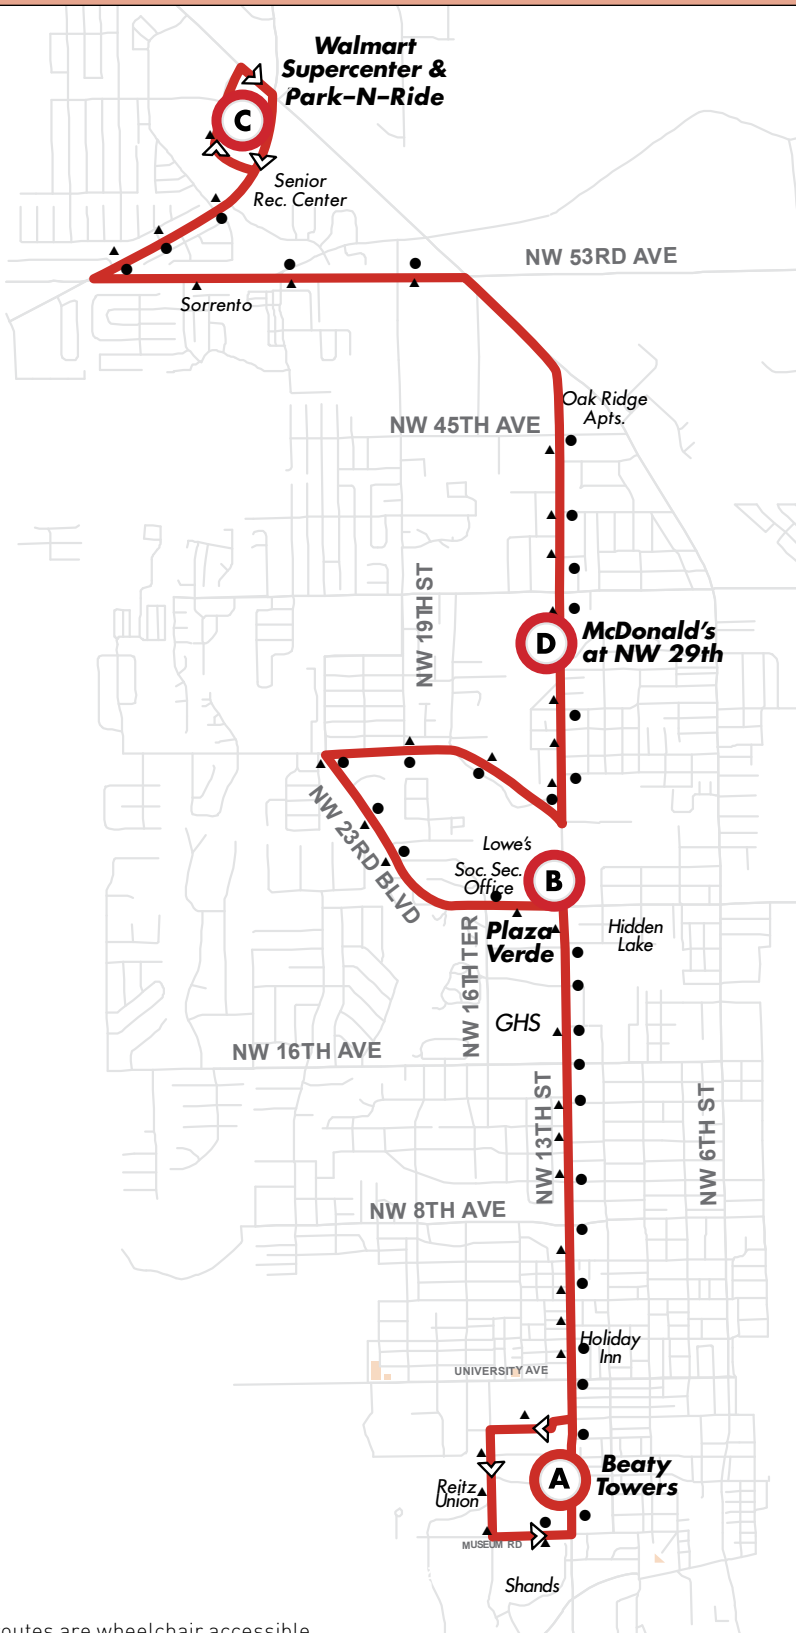

Monday to Friday Every 32-70 min.

Saturday/Sunday No Service

Beaty Towers to N. Walmart Supercenter

Bus Stops

- ▲ To Beaty Towers
- N Walmart Supercenter
- ⓐ Timepoint Bus Stops

All routes are wheelchair accessible.