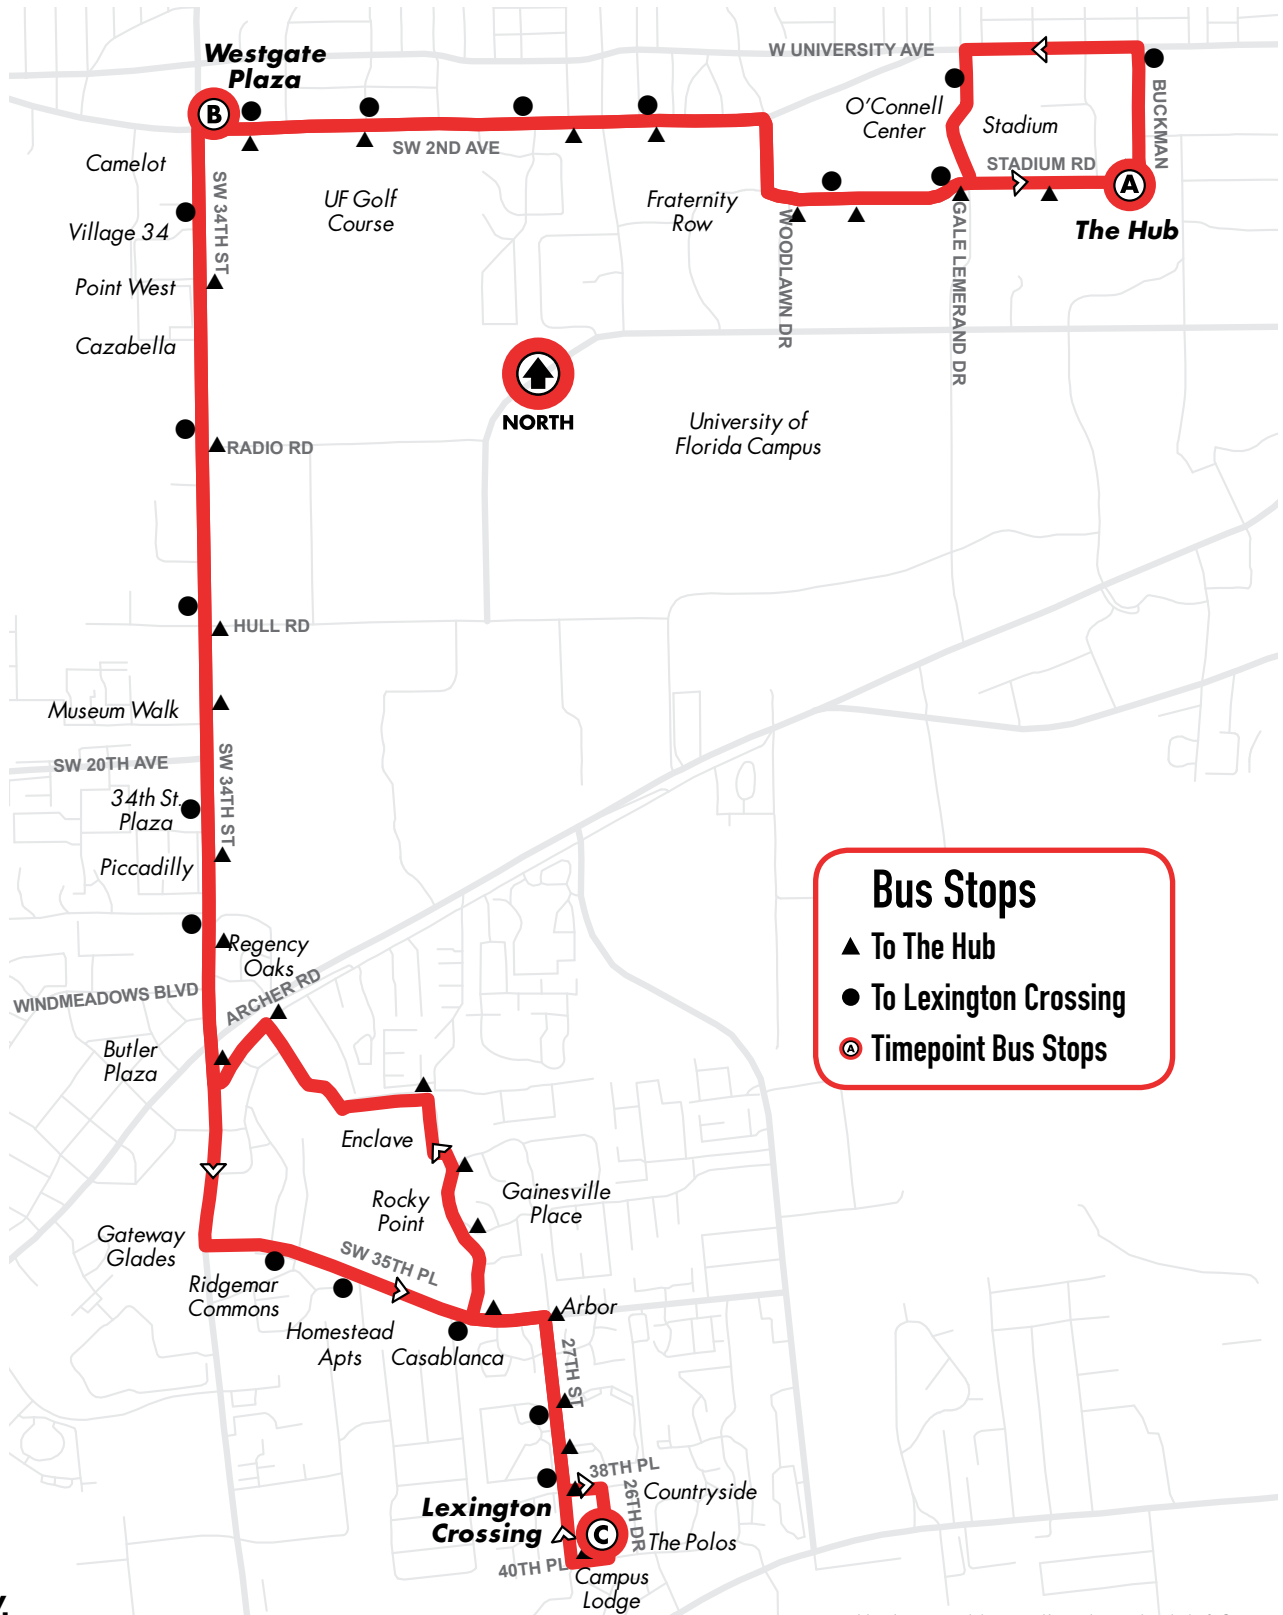

34

The Hub to Lexington Crossing

Monday to Friday Every 20-25-50 min.

Saturday/Sunday No Service

Bus Stops

- ▲ To The Hub
- To Lexington Crossing
- ⓐ Timepoint Bus Stops