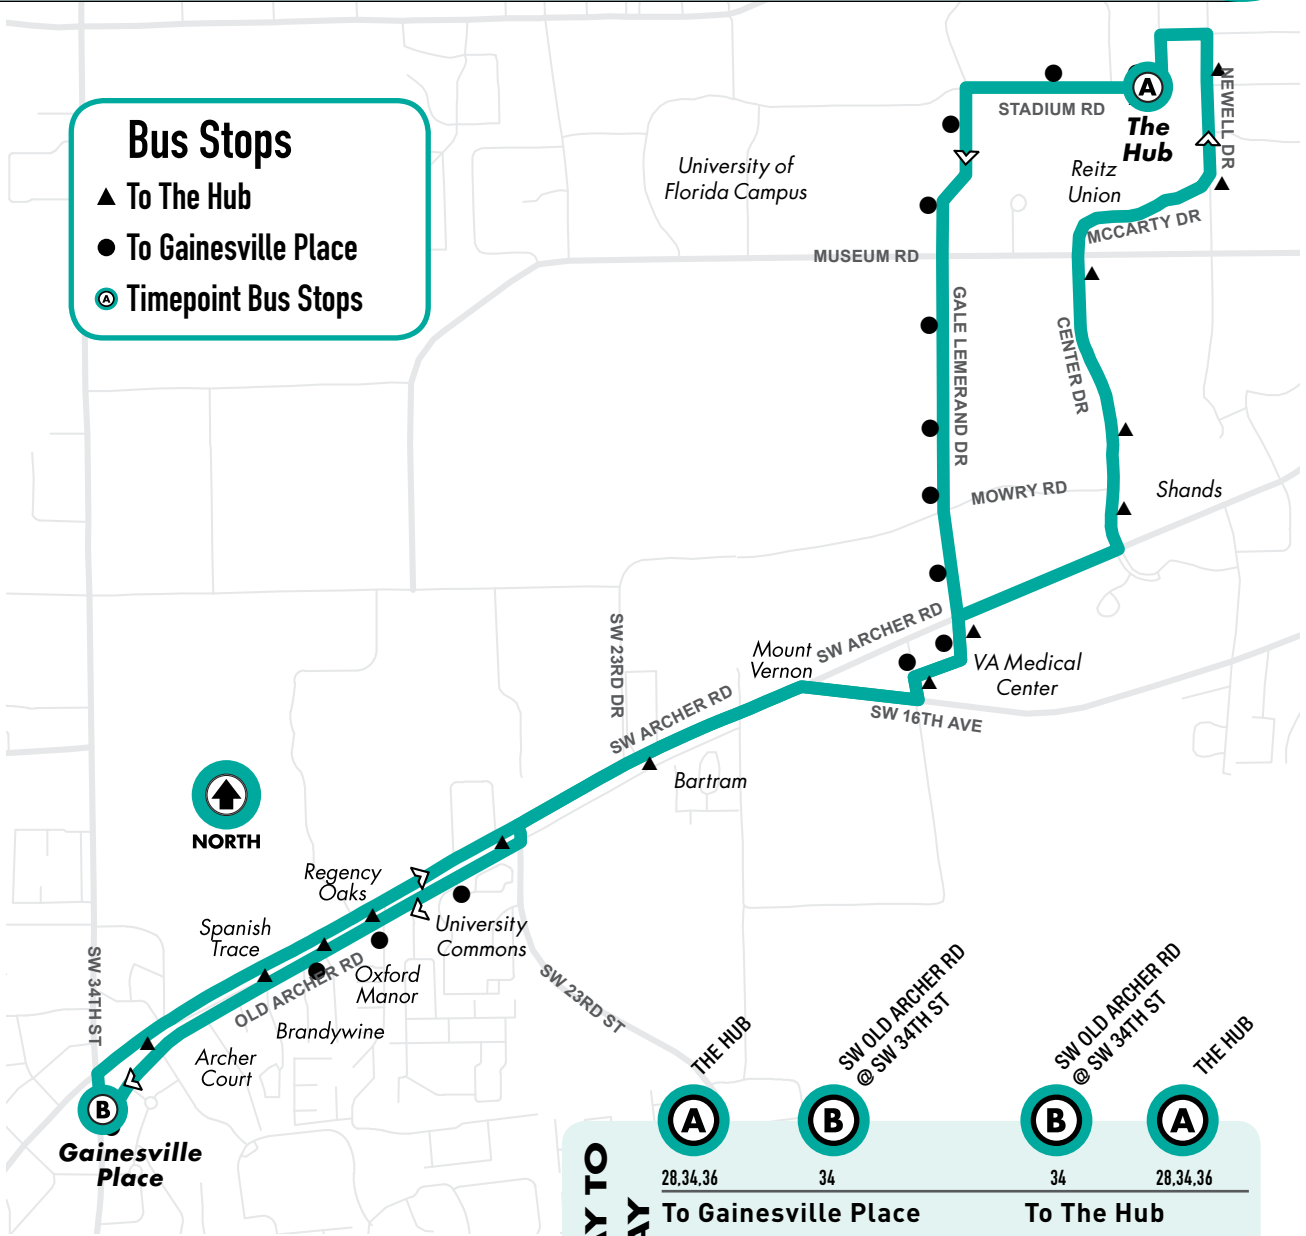

Monday to Friday Every 32 min.
Saturday/Sunday No Service

The Hub to Old Archer Rd at SW 34th St

Bus Stops

- ▲ To The Hub
- To Gainesville Place
- ⓐ Timepoint Bus Stops

MONDAY TO FRIDAY	ⓐ	ⓑ	ⓑ	ⓐ
	28,34,36	34	34	28,34,36
	To Gainesville Place		To The Hub	
8:25am	8:37	8:08am	8:25	
8:57	9:09	8:40	8:57	
9:29	9:41	9:12	9:29	
10:01	10:13	9:44	10:01	
		10:16	10:33	

All routes are wheelchair accessible.