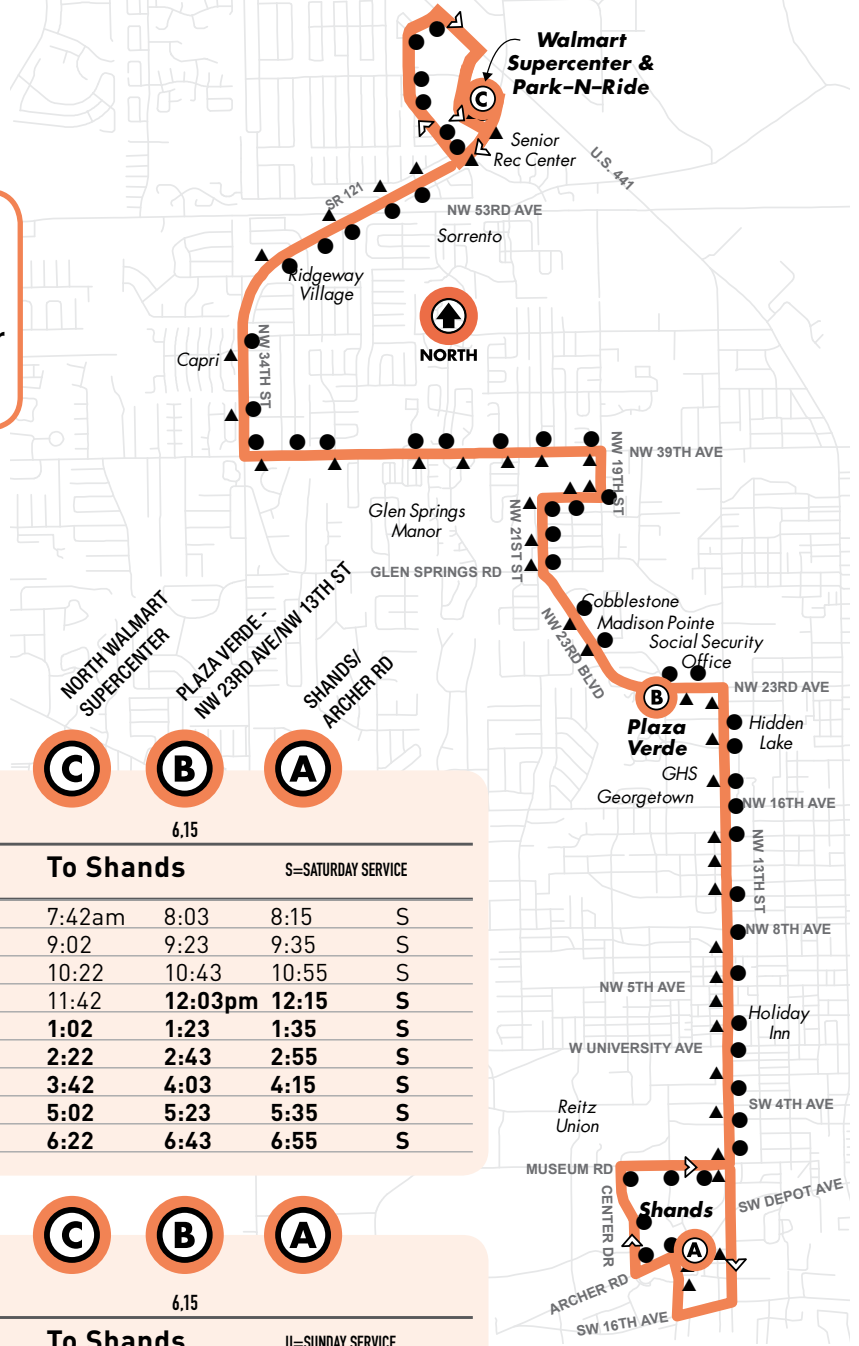

Saturday Every 80 min.

Sunday Every 80 min.

Shands to North Walmart Supercenter

Bus Stops

- ▲ To Shands
- To N Walmart Supercenter
- ⓐ Timepoint Bus Stops

SATURDAY	To North Walmart Supercenter				To Shands			S=SATURDAY SERVICE
	ⓐ	ⓑ	ⓒ		ⓐ	ⓑ	ⓒ	
		6:15				6:15		
7:00am	7:18	7:37	S	7:42am	8:03	8:15	S	
8:20	8:38	8:57	S	9:02	9:23	9:35	S	
9:40	9:58	10:17	S	10:22	10:43	10:55	S	
11:00	11:18	11:37	S	11:42	12:03pm	12:15	S	
12:20pm	12:38	12:57	S	1:02	1:23	1:35	S	
1:40	1:58	2:17	S	2:22	2:43	2:55	S	
3:00	3:18	3:37	S	3:42	4:03	4:15	S	
4:20	4:38	4:57	S	5:02	5:23	5:35	S	
5:40	5:58	6:17	S	6:22	6:43	6:55	S	

SUNDAY	To North Walmart Supercenter				To Shands			U=SUNDAY SERVICE
	ⓐ	ⓑ	ⓒ		ⓐ	ⓑ	ⓒ	
		6:15				6:15		
10:00am	10:18	10:37	U	10:42am	11:03	11:15	U	
11:20	11:38	11:57	U	12:02pm	12:23	12:35	U	
12:40pm	12:58	1:17	U	1:22	1:43	1:55	U	
2:00	2:18	2:37	U	2:42	3:03	3:15	U	
3:20	3:38	3:57	U	4:02	4:23	4:35	U	
4:40	4:58	5:17	U	5:22	5:43	5:55	U	

All routes are wheelchair accessible.