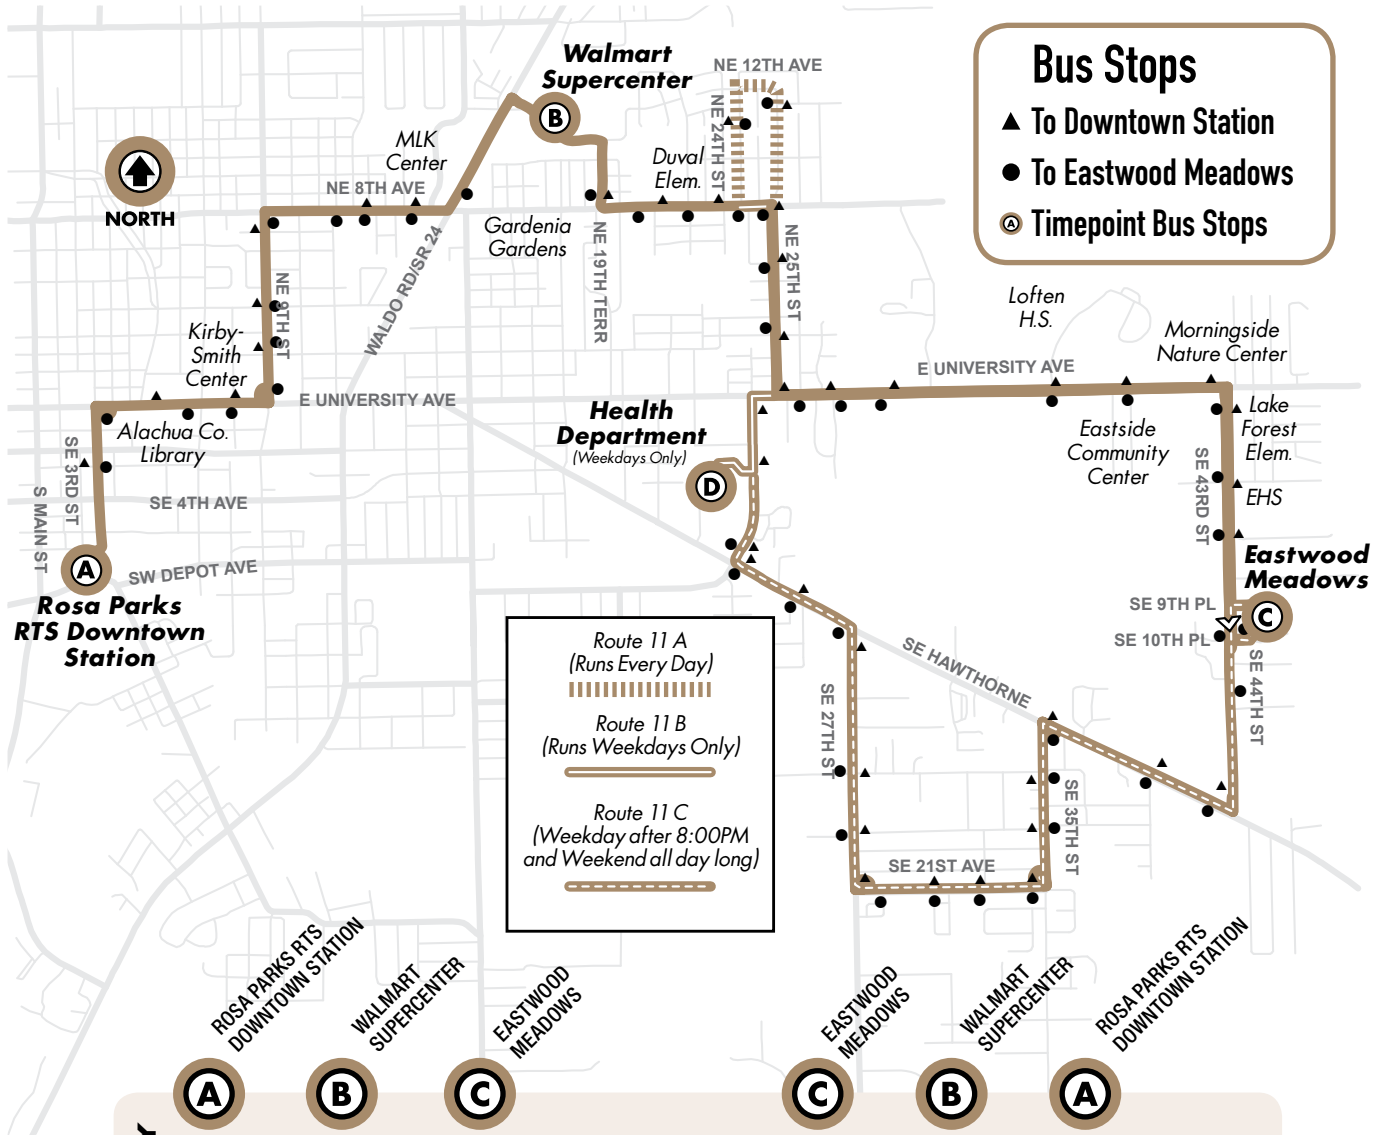

11

Downtown Station to Eastwood Meadows

Monday to Friday Every 30-60 min.

Saturday Every 70 min.

Sunday Every 70 min.

Bus Stops

- ▲ To Downtown Station
- To Eastwood Meadows
- Ⓐ Timepoint Bus Stops

Route 11 A
(Runs Every Day)

Route 11 B
(Runs Weekdays Only)

Route 11 C
(Weekday after 8:00PM
and Weekend all day long)

SATURDAY & SUNDAY

	A	B	C		C	B	A	
	1,2,5,6,7,10,15, 17,24,25,27,46	2,27	7		7	2,27	1,2,5,6,7,10,15, 17,24,25,27,46	
	To Eastwood Meadows				To Downtown			
					S=SATURDAY SERVICE U=SUNDAY SERVICE			
6:50am	7:03	7:22	S	7:22am	7:37	7:55	S	
8:00	8:13	8:32	S	8:32	8:47	9:05	S	
9:10	9:23	9:42	S	9:42	9:57	10:15	S,U	
10:20	10:33	10:52	S,U	10:52	11:07	11:25	S,U	
11:30	11:43	12:02pm	S,U	12:02pm	12:17	12:35	S,U	
12:40	12:53	1:12	S,U	1:12	1:27	1:45	S,U	
1:50	2:03	2:22	S,U	2:22	2:37	2:55	S,U	
3:00	3:13	3:32	S,U	3:32	3:47	4:05	S,U	
4:10	4:23	4:42	S,U	4:42	4:57	5:15	S,U	
5:20	5:33	5:52	S,U