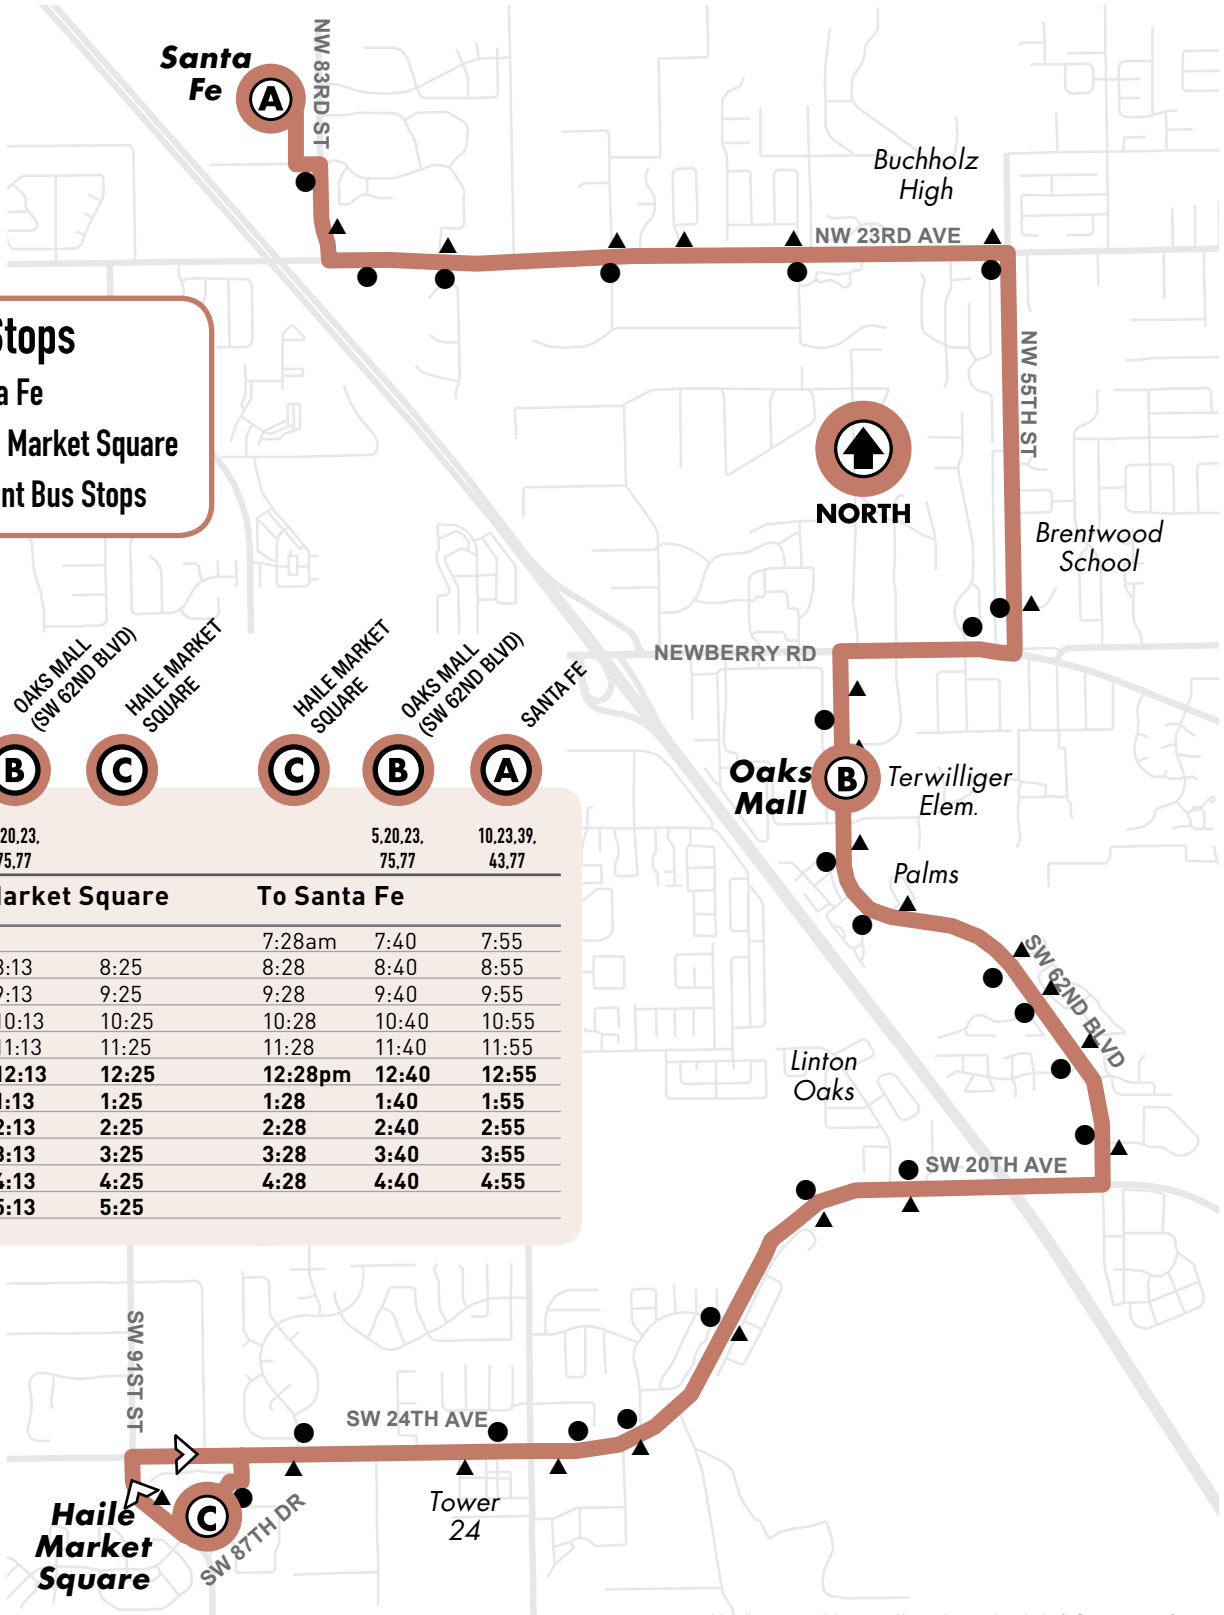

76

Santa Fe to Haile Market Square

Monday to Friday Every 60 min.

Saturday/Sunday No Service

Bus Stops

- ▲ To Santa Fe
- To Haile Market Square
- ⓐ Timepoint Bus Stops

MONDAY TO FRIDAY	To Haile Market Square			To Santa Fe		
	Timepoint A	Timepoint B	Timepoint C	Timepoint C	Timepoint B	Timepoint A
	10,23,39, 43,77	5,20,23, 75,77			5,20,23, 75,77	10,23,39, 43,77
8:00am	8:13	8:25	8:28	8:40	8:55	
9:00	9:13	9:25	9:28	9:40	9:55	
10:00	10:13	10:25	10:28	10:40	10:55	
11:00	11:13	11:25	11:28	11:40	11:55	
12:00pm	12:13	12:25	12:28pm	12:40	12:55	
1:00	1:13	1:25	1:28	1:40	1:55	
2:00	2:13	2:25	2:28	2:40	2:55	
3:00	3:13	3:25	3:28	3:40	3:55	
4:00	4:13	4:25	4:28	4:40	4:55	
5:00	5:13	5:25