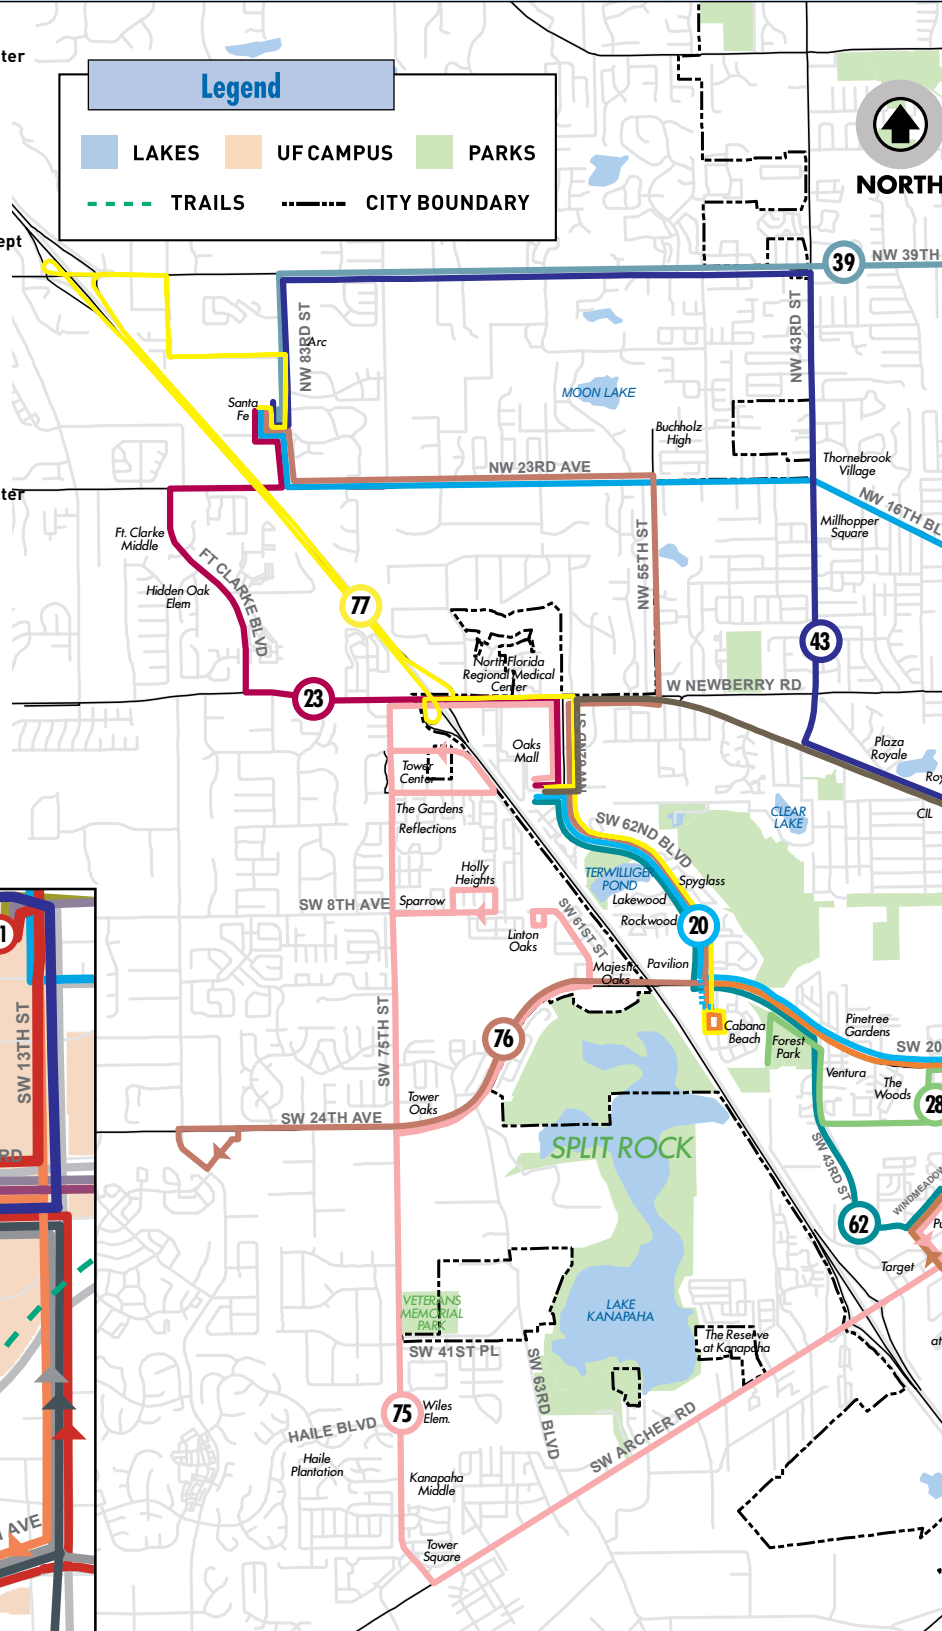

- 1 Rosa Parks RTS Downtown Station to Butler Plaza
- 2A Rosa Parks RTS Downtown Station to NE Walmart Supercenter
- 2B Rosa Parks RTS Downtown Station to N Main Post Office
- 5 Rosa Parks RTS Downtown Station to Oaks Mall
- 6 Rosa Parks RTS Downtown Station to Plaza Verde
- 7 Rosa Parks RTS Downtown Station to Eastwood Meadows
- 8 Shands to North Walmart Supercenter
- 9 Reitz Union to Hunters Run
- 10 Rosa Parks RTS Downtown Station to Santa Fe
- 11 Rosa Parks Downtown Sta. to Eastwood Meadows/Health Dept
- 12 Reitz Union to Butler Plaza
- 13 Beaty Towers to CareerSource
- 15 Rosa Parks RTS Downtown Station to NW 13th St
- 16 Beaty Towers to Sugar Hill
- 17 Beaty Towers to Rosa Parks RTS Downtown Station
- 20 Reitz Union to Oaks Mall
- 21 Reitz Union to Cabana Beach
- 23 Oaks Mall to Santa Fe (via Fort Clarke Blvd.)
- 24 Rosa Parks RTS Downtown Station to Job Corps/Airport
- 25A UF Commuter Lot to Airport
- 27 Rosa Parks RTS Downtown Station to NE Walmart Supercenter
- 28 The Hub to Forest Park
- 34 The Hub to Lexington Crossing
- 35 Reitz Union to SW 35th Place
- 36 Reitz Union to SW 34th St Post Office
- 38 The Hub to Gainesville Place
- 38T The Hub to Old Archer Rd at SW 34th St
- 39 Santa Fe to Airport
- 41 Beaty Towers to N Walmart Supercenter
- 43 Shands to Santa Fe
- 46 Reitz Union to Rosa Parks RTS Downtown Station
- 62 Oaks Mall to Lexington Crossing
- 75 Oaks Mall to Butler Plaza
- 76 Santa Fe to Haile Market Square
- 77 Santa Fe to Cabana Beach Apts

Legend

LAKES	UFCAMPUS	PARKS
TRAILS	CITY BOUNDARY