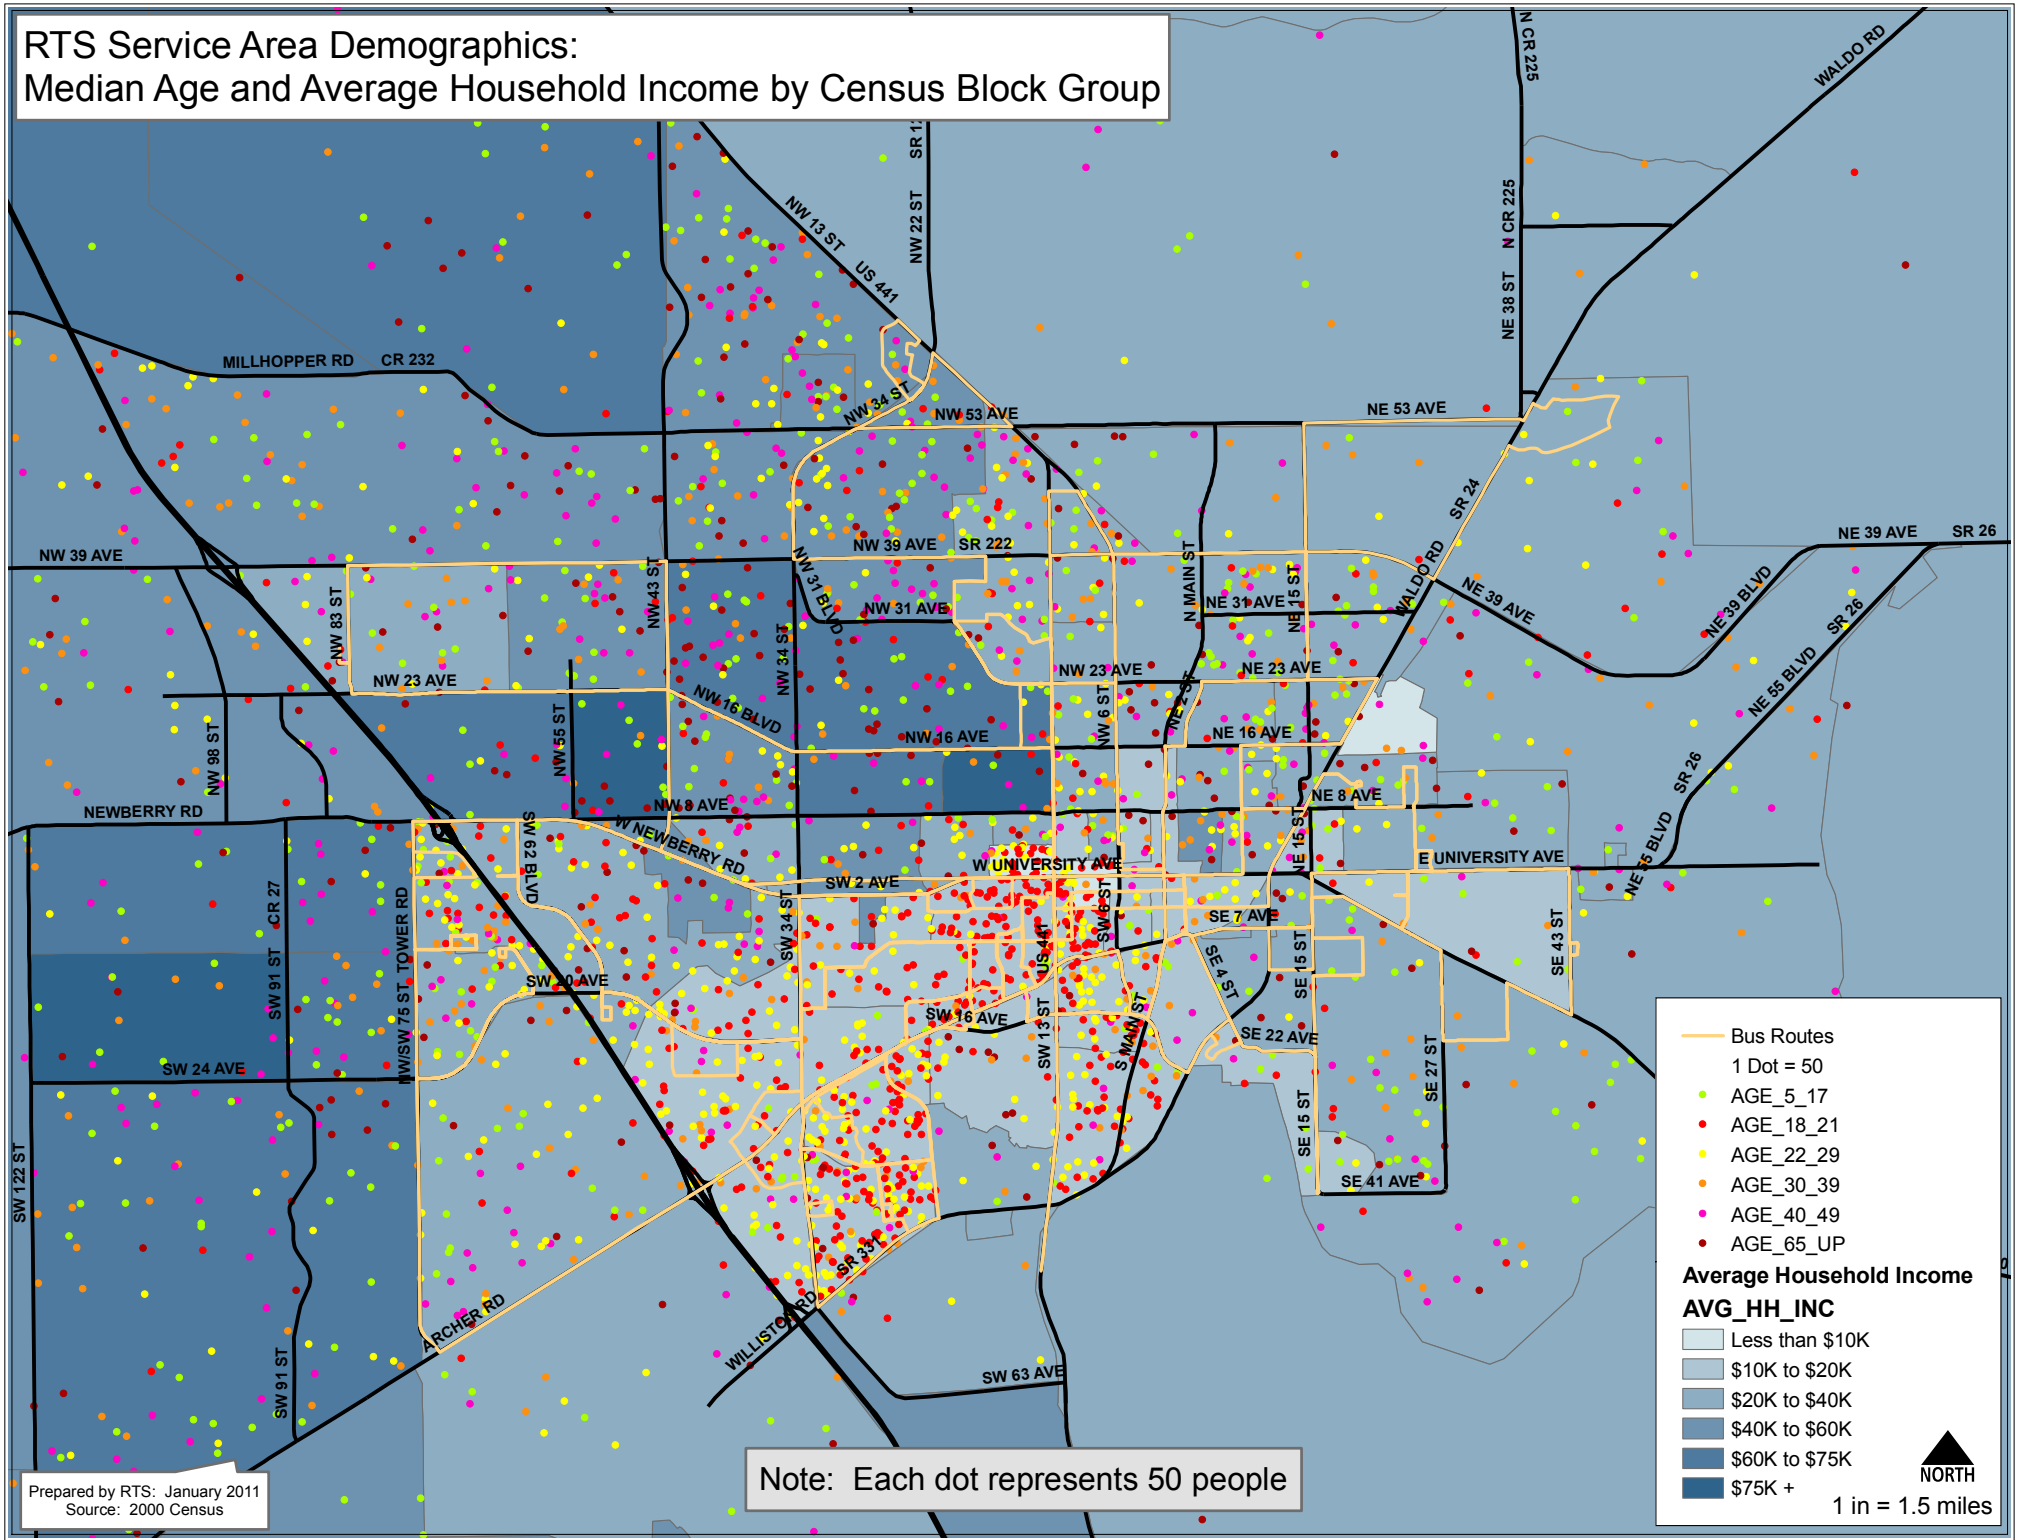

RTS Service Area Demographics: Median Age and Average Household Income by Census Block Group

Prepared by RTS: January 2011
Source: 2000 Census

Note: Each dot represents 50 people

— Bus Routes
 1 Dot = 50
● AGE_5_17
● AGE_18_21
● AGE_22_29
● AGE_30_39
● AGE_40_49
● AGE_65_UP
Average Household Income
AVG_HH_INC
 Less than \$10K
 \$10K to \$20K
 \$20K to \$40K
 \$40K to \$60K
 \$60K to \$75K
 \$75K +

NORTH
 1 in = 1.5 miles