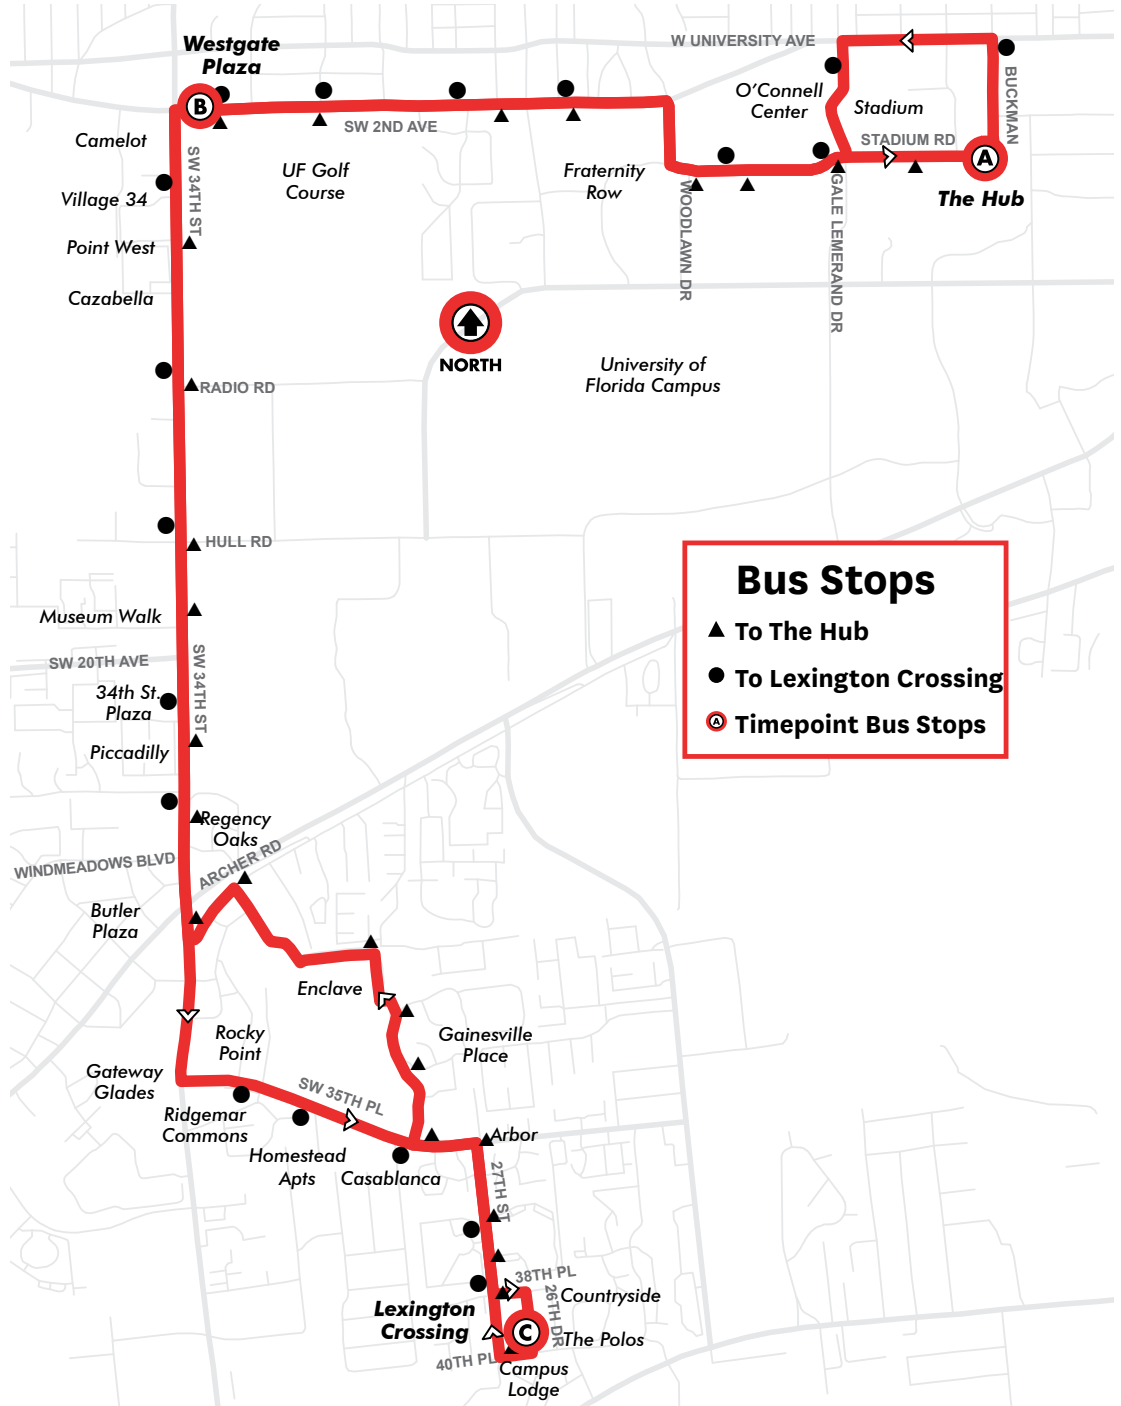

34

ROUTE

**THE HUB TO
LEXINGTON CROSSING**

Mon-Fri: Every 50 min. Sat:
No Service.
Sun: No Service.