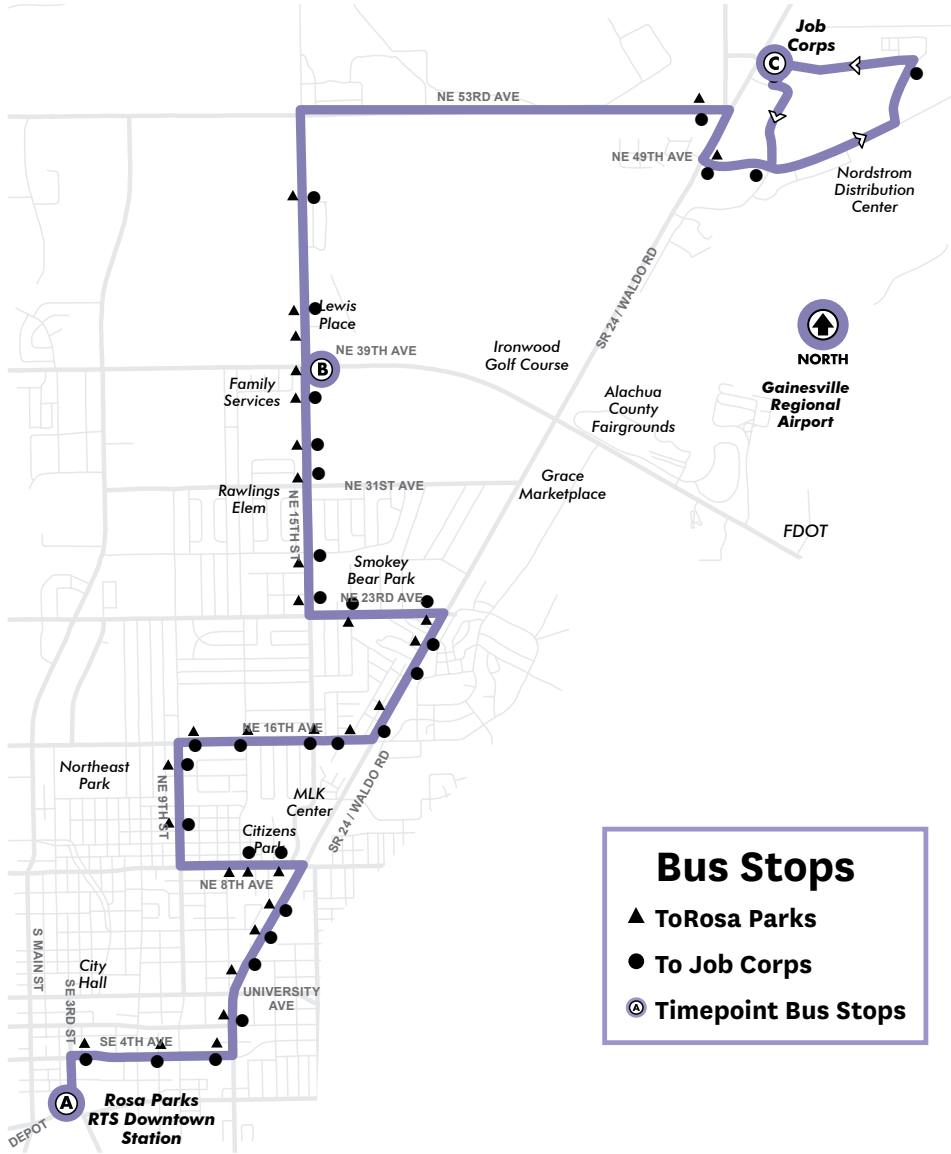

24 ROUTE

Bus Stops

- ▲ To Rosa Parks
- To Job Corps
- Ⓐ Timepoint Bus Stops

ROSA PARKS TRANSFER STATION TO JOB CORPS

To Job Corps		
MONDAY THROUGH FRIDAY		
Ⓐ Rosa Parks	Ⓑ NE 39th Ave/ NE 15th St	Ⓒ Job Corps
1 · 2 · 3 · 5 · 6 7 · 10 · 11 · 15 17 · 26 · 27	15 · 26	
6:35AM	6:51	7:00
8:30	8:46	8:56
10:30	10:46	10:56
12:30PM	12:46	12:56
2:30	2:46	2:56
4:30	4:46	4:56