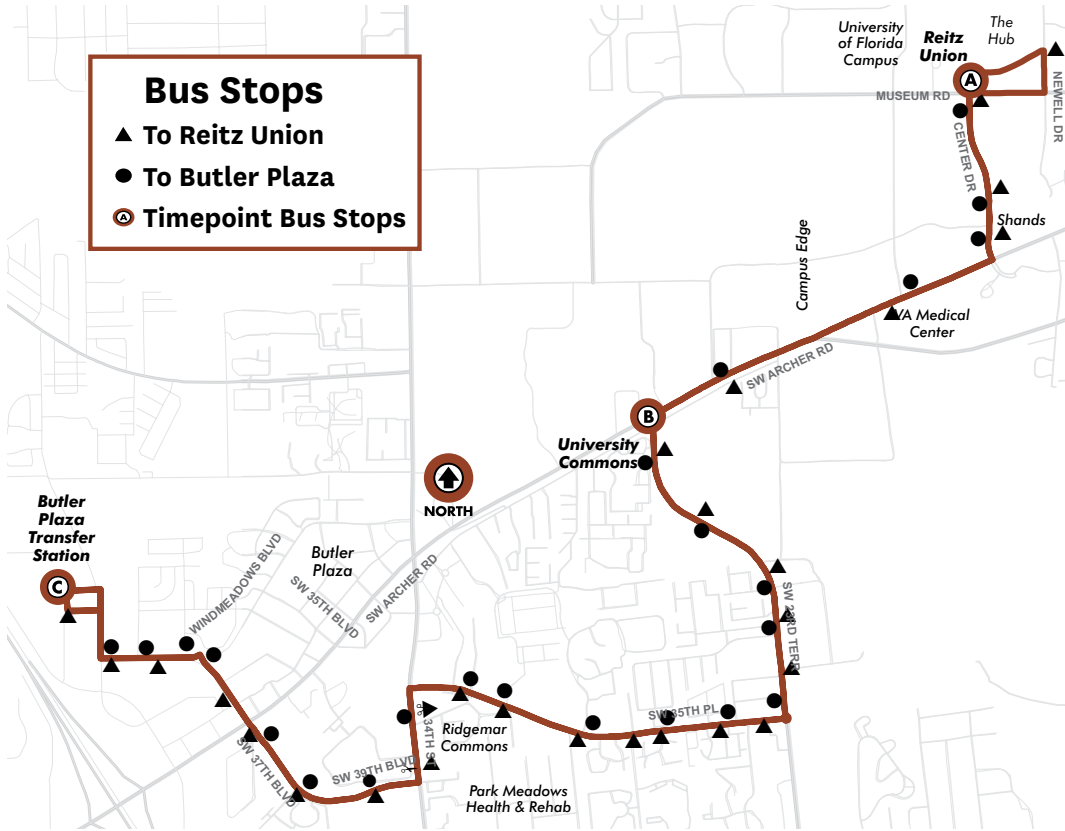

37

ROUTE

REITZ UNION TO BUTLER PLAZA TRANSFER STATION

Bus Stops

- ▲ To Reitz Union
- To Butler Plaza
- ⓐ Timepoint Bus Stops

To Reitz Union		
MONDAY THROUGH FRIDAY		
ⓐ Reitz Union	Ⓑ University Commons	Ⓒ Butler Plaza
9 · 12 · 20 35	9 · 12 · 35	1 · 12 · 33 · 75
7:28AM	7:35	7:48
8:20	8:27	8:40
9:12	9:19	9:32
10:04	10:11	10:24
10:56	11:03	11:16
11:48	11:55	12:08PM
12:40	12:47	1:00
1:32	1:39	1:52
2:24	2:34	2:50
3:24	3:34	3:50
4:24	4:34	4:50
5:24	5:34	5:50
6:24	6:34	6:50

To Butler Plaza		
MONDAY THROUGH FRIDAY		
Ⓒ Butler Plaza	Ⓑ University Commons	ⓐ Reitz Union
1 · 12 · 33 · 75	9 · 12 · 35	9 · 12 · 20 35
7:05AM	7:17	7:28
7:57	8:09	8:20
8:49	9:01	9:12
9:41	9:53	10:04
10:33	10:45	10:56
11:25	11:37	11:48
12:17PM	12:29	12:40
1:09	1:21	1:32
2:01	2:13	2:24
3:01	3:13	3:24
4:01	4:13	4:24
5:01	5:13	5:24
6:01	6:13	6:24

Mon-Fri: Every 52 min.
Sat: Every 44 min.
Sun: Every 44 min.