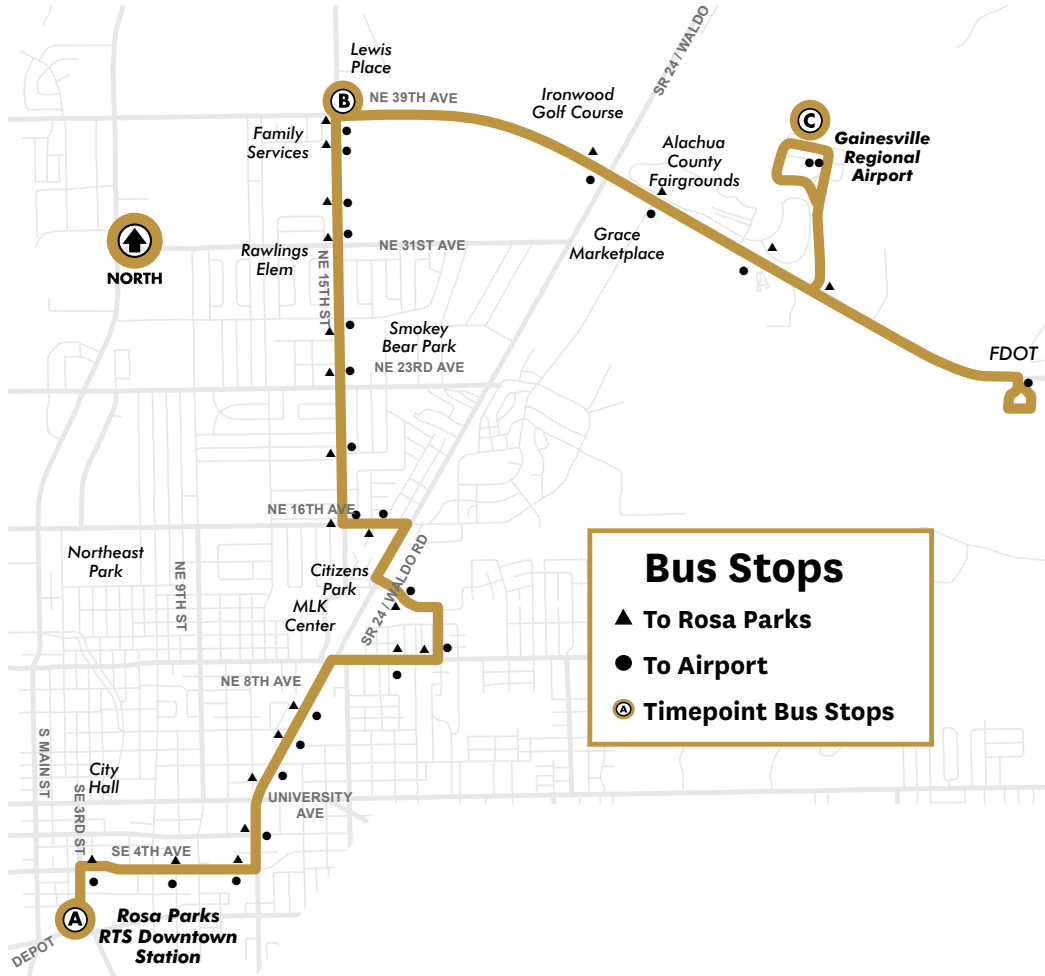

26

ROUTE

ROSA PARKS TRANSFER STATION TO AIRPORT

Mon-Fri: Every 60 min.
Sat: No Service.
Sun: No Service.

To Airport		
MONDAY THROUGH FRIDAY		
A Rosa Parks	B NE 15th St/NE 39th Ave	C Airport
1 · 2 · 3 · 5 · 6 · 7 10 · 11 · 15 · 17 24 · 25 · 27 · 711	15 · 24	25
6:00AM	6:14	6:25
7:00	7:14	7:25
8:00	8:14	8:25
9:00	9:14	9:25
10:00	10:14	10:25
11:00	11:14	11:25
12:00PM	12:14	12:25
1:00	1:14	1:25
2:00	2:14	2:25
3:00	3:14	3:25
4:00	4:14	4:25
5:00	5:14	5:25
6:00	6:14	6:25
7:00	7:14	7:25
8:00	8:14	8:25

To Rosa Parks		
MONDAY THROUGH FRIDAY		
C Airport	B NE 15th St/NE 39th Ave	A Rosa Parks
25	15 · 24	1 · 2 · 3 · 5 · 6 · 7 10 · 11 · 15 · 17 24 · 25 · 27 · 711
5:30AM	5:36	5:51
6:30	6:36	6:51
7:30	7:36	7:51
8:30	8:36	8:51
9:30	9:36	9:51
10:30	10:36	10:51
11:30	11:36	11:51
12:30PM	12:36	12:51
1:30	1:36	1:51
2:30	2:36	2:51
3:30	3:36	3:51
4:30	4:36	4:51
5:30	5:36	5:51
6:30	6:36	6:51
7:30	7:36	7:51
8:30	8:36	8:51