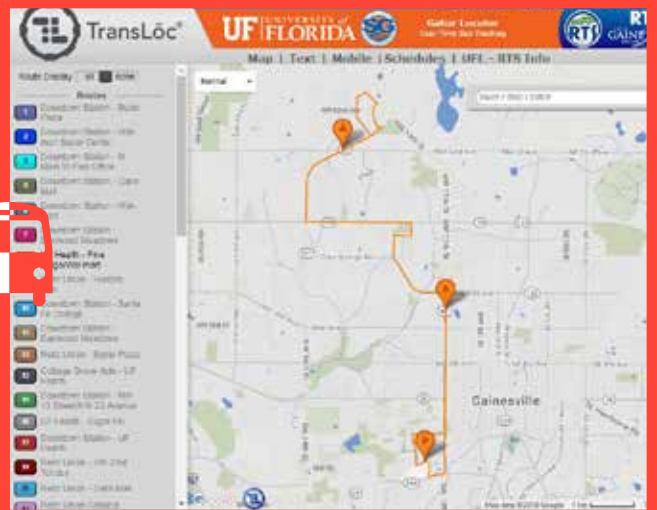

Visit www.go-rts.com for the RTS trip Planner rider alerts and the latest information!

Where is your bus?
Find out by go to <https://ufl.transloc.com/>