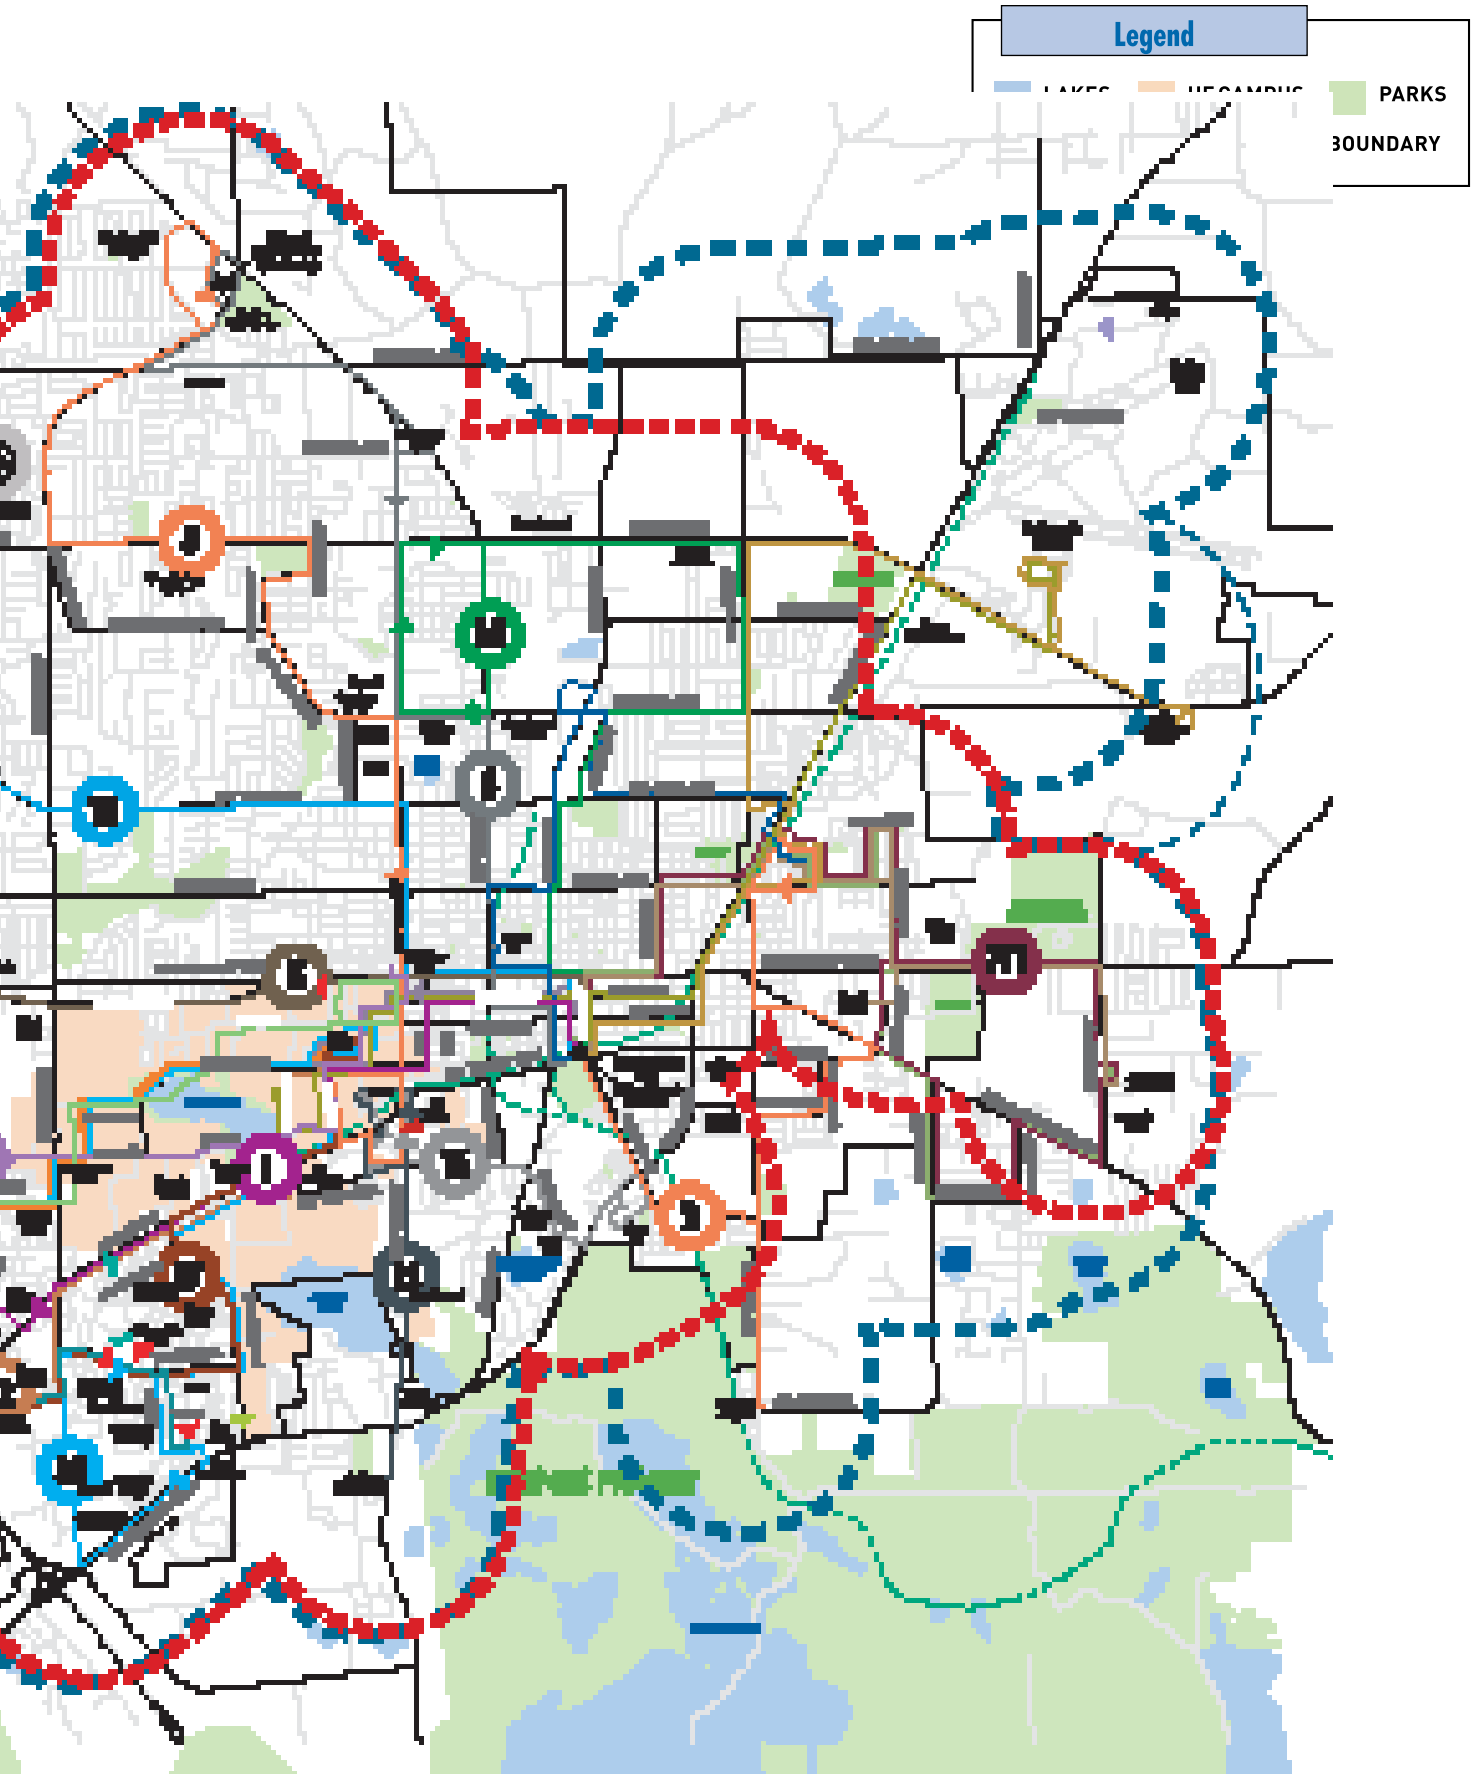

ADA Late Night
Red Line is Service Area

ADA Mon - Fri
Blue Line is Service Area

WEEKEND CITY SERVICE MAP

- 1** Rosa Parks Transfer Station to Butler Plaza Transfer Station
- 2** Rosa Parks Transfer Station to NE Walmart Supercenter
- 5** Rosa Parks Transfer Station to Oaks Mall
- 6** Rosa Parks Transfer Station to N Walmart Supercenter
- 8** Shands to North Walmart Supercenter
- 10** Rosa Parks Transfer Station to Santa Fe
- 12** Rosa Parks Transfer Station to Butler Plaza Transfer Station
- 13** Beaty Towers to Cottage Grove Apartments
- 15** Rosa Parks Transfer Station to NW 13th St
- 16** Beaty Towers to Sugar Hill
- 20** Reitz Union to Oaks Mall
- 25** UF Commuter Lot to Airport
- 33** Butler Plaza Transfer Station to Midtown
- 35** Reitz Union to SW 35th Place
- 37** Reitz Union to Butler Plaza Transfer Station
- 75** Oaks Mall to Butler Plaza Transfer Station
- 711** Rosa Parks Transfer Station to Eastwood Meadows