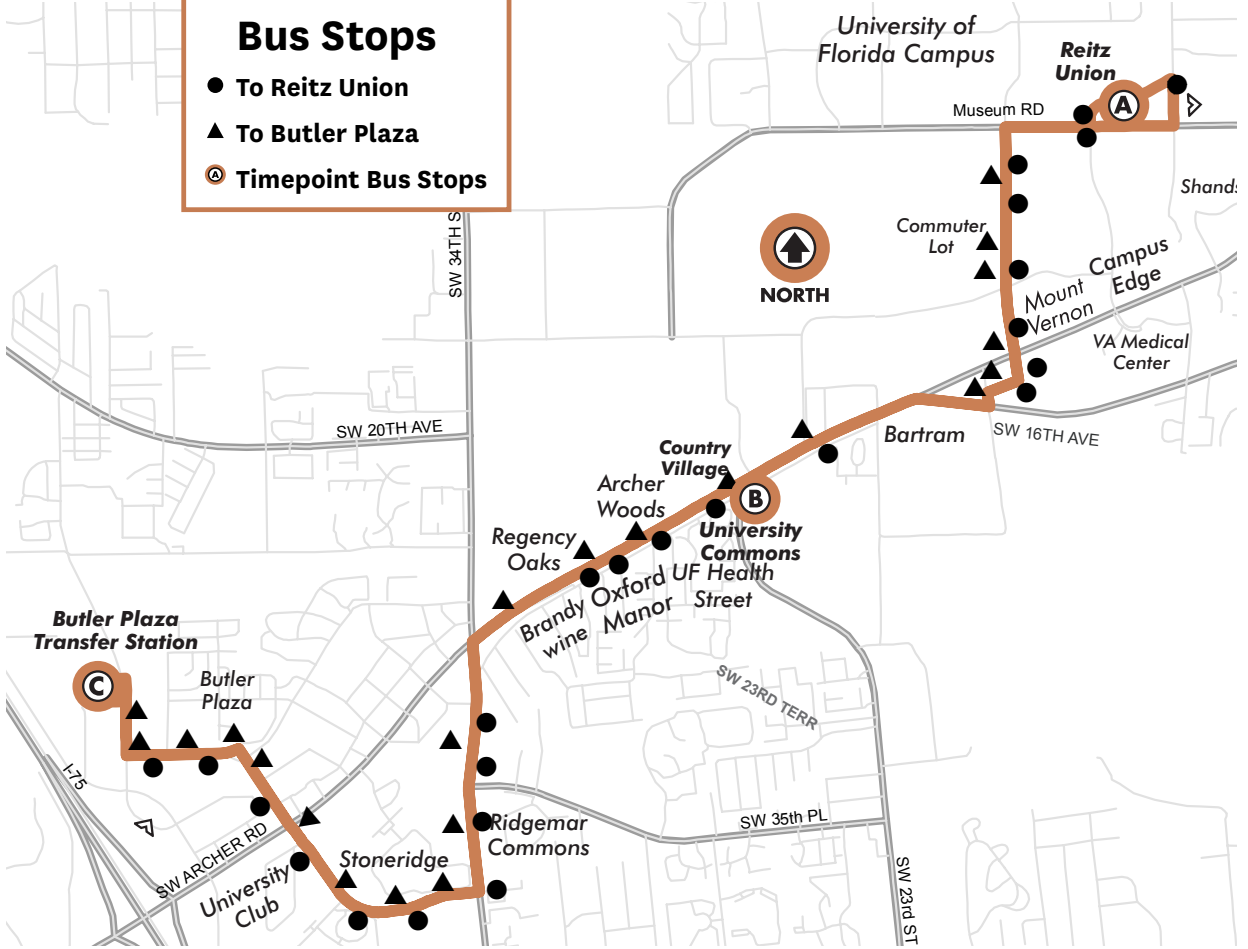

12

ROUTE

REITZ UNION TO BUTLER PLAZA TRANSFER STATION

Bus Stops

- To Reitz Union
- ▲ To Butler Plaza
- ⓐ Timepoint Bus Stops