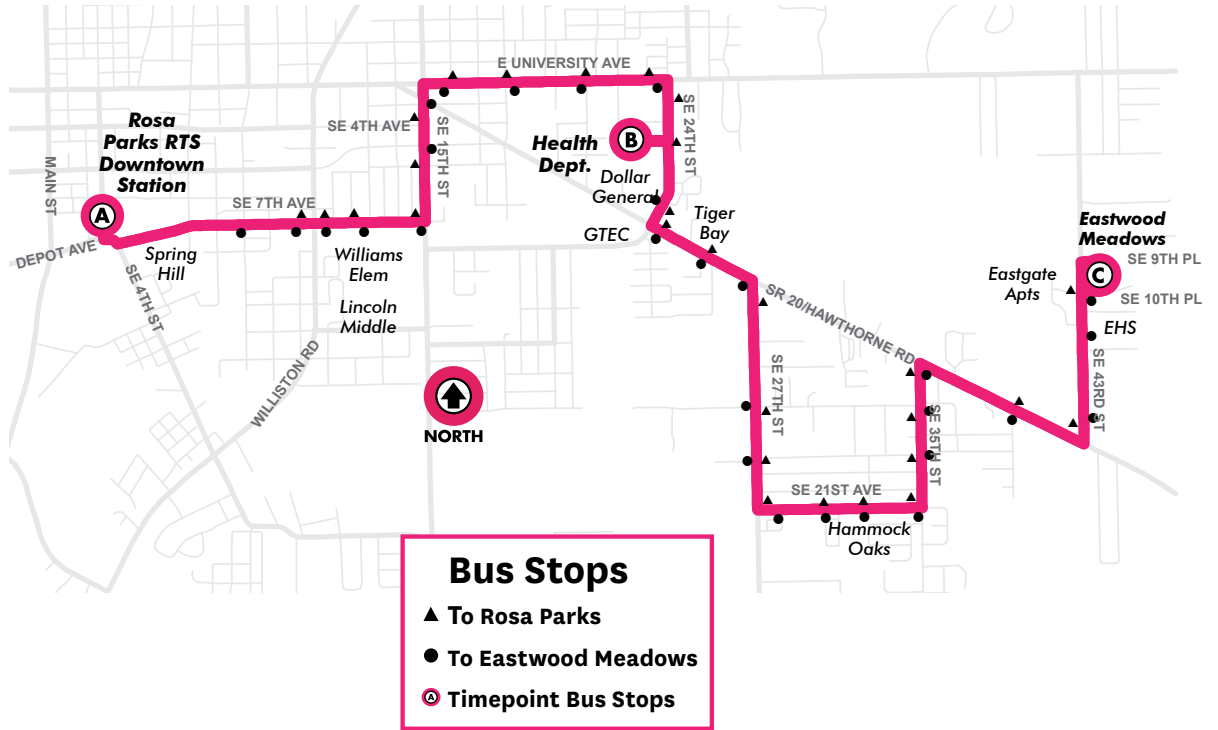

Mon-Fri: Every 60 min.
Sat: Every 120 min.
Sun: No Service.

7 ROUTE

ROSA PARKS TRANSFER STATION TO EASTWOOD MEADOWS

To Eastwood Meadows		
MONDAY THROUGH FRIDAY		
A Rosa Parks	B Health Dept.	C Eastwood Meadows
1 · 2 · 3 · 5 · 6 10 · 11 · 15 · 17 24 · 26 · 27	3 · 11	11
6:00AM	6:08	6:20
7:00	7:08	7:20
8:00	8:08	8:20
9:00	9:08	9:20
10:00	10:08	10:20
11:00	11:08	11:20
12:00PM	12:08	12:20
1:00	1:08	1:20
2:00	2:08	2:20
3:00	3:08	3:20
4:00	4:08	4:20
5:00	5:08	5:20
6:00		6:20
7:00		7:20