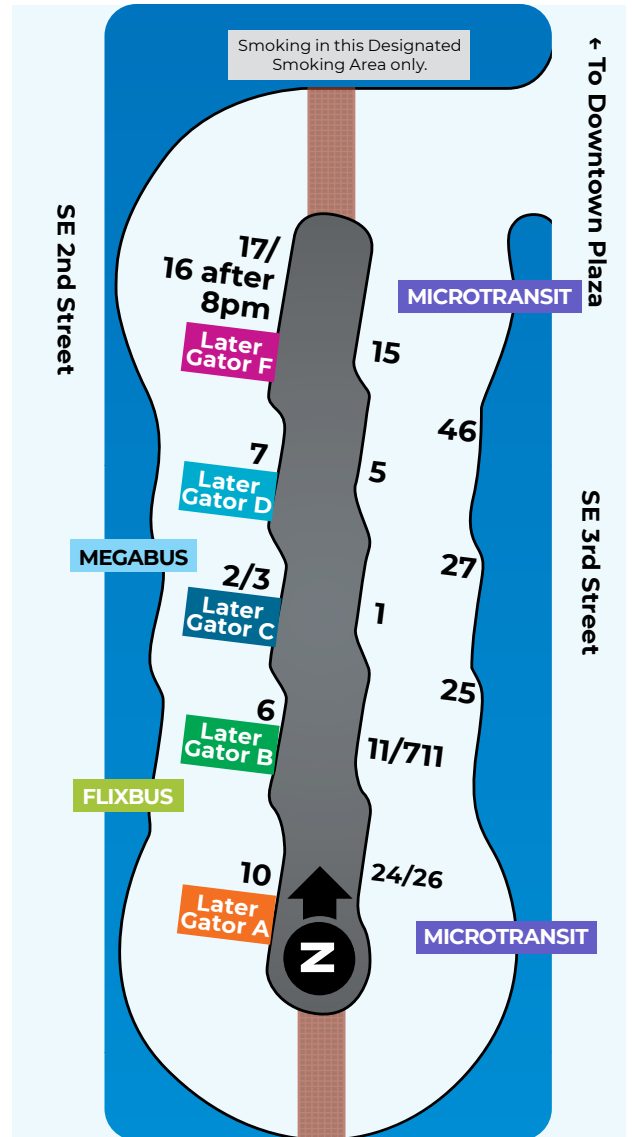

ROSA PARKS TRANSFER STATION

SERVICING ROUTES

1, 2, 3, 5, 6, 7, 10, 11, 15, 16 after 8pm, 17, 24, 25, 26, 27, & 711

ADDRESS

700 SE 3rd Street, is located at the corner of SE 3rd Street and Depot Avenue.

HOURS OF SERVICE

Monday through Friday: 7am - 5pm Closed Saturday, Sunday and holidays.

PASSES AND SCHEDULES

Passes and schedules may be obtained at the Rosa Parks Transfer Station or Butler Plaza Transfer Station. Call (352) 334-2600, or visit our website, www.go-rt.com.

MAILING ADDRESS

Regional Transit System
Station 5 P.O. Box 490 Gainesville, FL
32627-0490