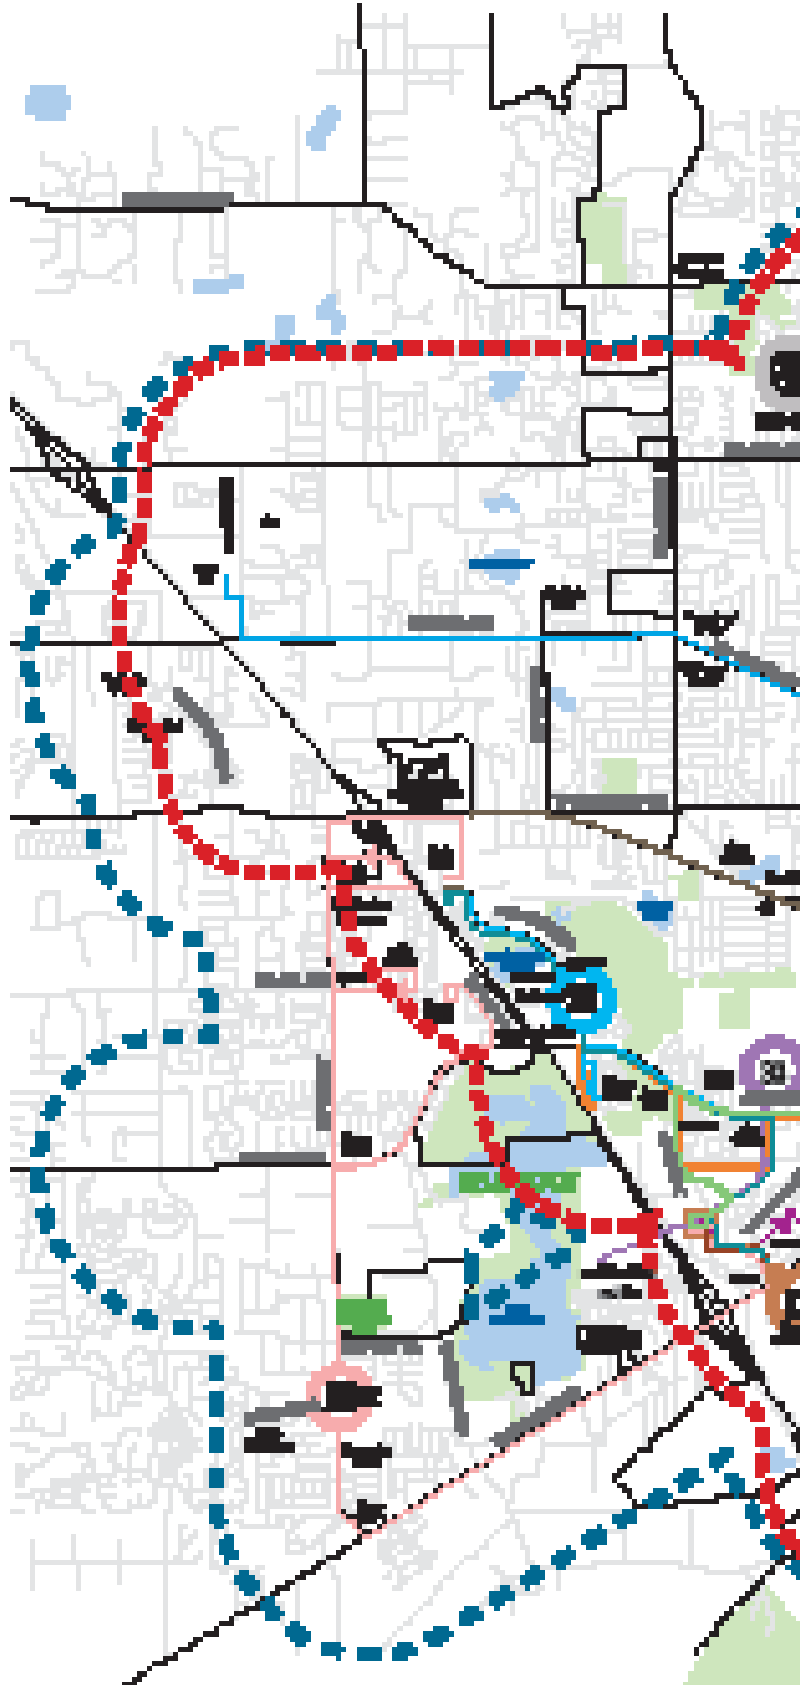

ADA Late Night
Red Line is Service Area

ADA Mon - Fri
Blue Line is Service Area

WEEKEND CITY SERVICE MAP

- 1** Rosa Parks Transfer Station to Butler Plaza Transfer Station
- 2** Rosa Parks Transfer Station to NE Walmart Supercenter
- 5** Rosa Parks Transfer Station to Oaks Mall
- 6** Rosa Parks Transfer Station to N Walmart Supercenter
- 8** Shands to North Walmart Supercenter
- 10** Rosa Parks Transfer Station to Santa Fe
- 12** Rosa Parks Transfer Station to Butler Plaza Transfer Station
- 13** Beaty Towers to Cottage Grove Apartments
- 15** Rosa Parks Transfer Station to NW 13th St
- 16** Beaty Towers to Sugar Hill
- 20** Reitz Union to Oaks Mall
- 25** UF Commuter Lot to Airport
- 33** Butler Plaza Transfer Station to Midtown
- 35** Reitz Union to SW 35th Place
- 37** Reitz Union to Butler Plaza Transfer Station
- 75** Oaks Mall to Butler Plaza Transfer Station
- 711** Rosa Parks Transfer Station to Eastwood Meadows