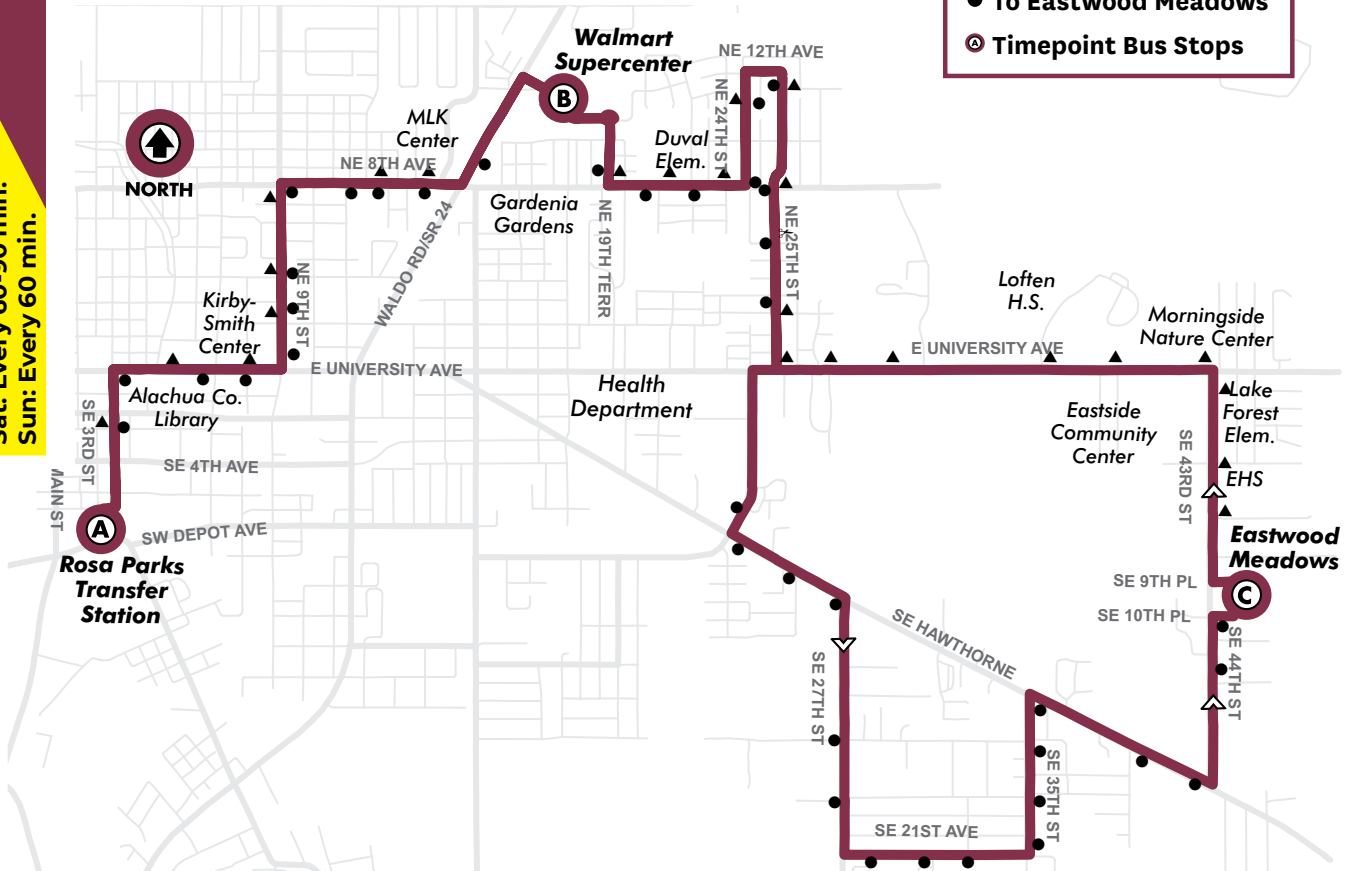

To Rosa Parks Transfer Station		
MONDAY THROUGH FRIDAY		
C Eastwood Meadows	B NE Walmart	A Rosa Parks
		1 · 5 · 15 16 · 26
8:30PM	8:40	8:49
9:30	9:40	9:49
10:30	10:40	10:49

Bus Stops

- ▲ To Rosa Parks
- To Eastwood Meadows
- ⓐ Timepoint Bus Stops