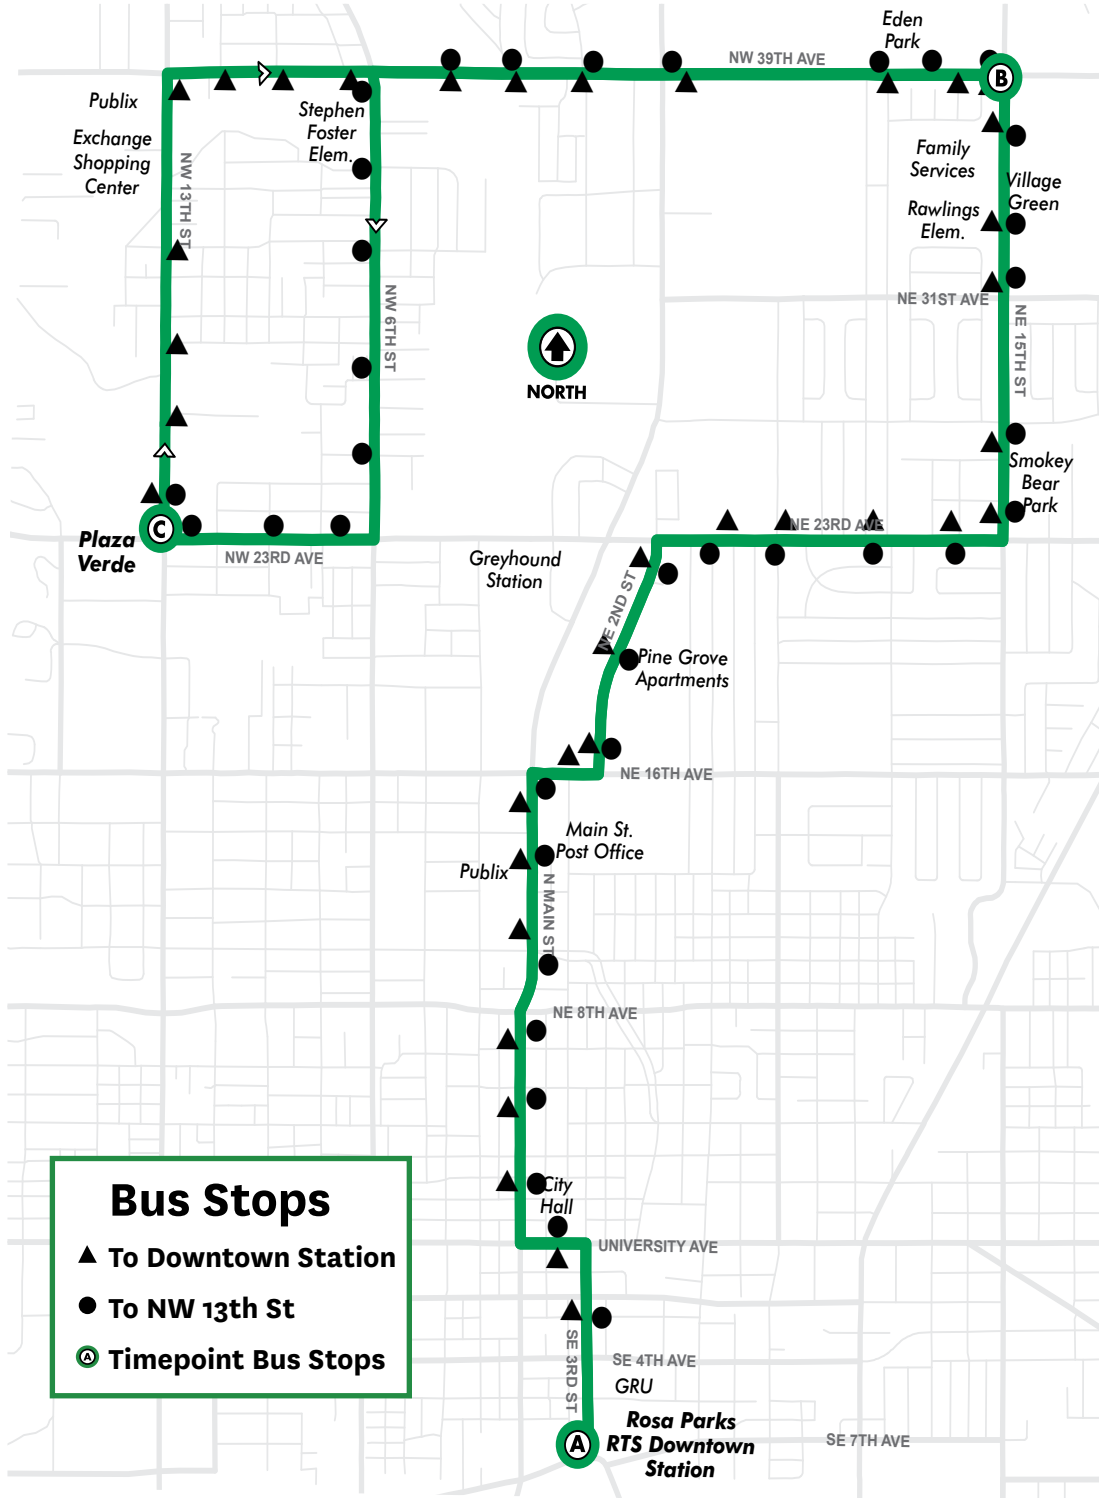

15

ROUTE

ROSA PARKS TRANSFER STATION TO NW 13TH ST (@ NW 23RD AVE)

Mon-Fri: Every 30-60 min.
Sat: Every 60 min.
Sun: Every 60 min.