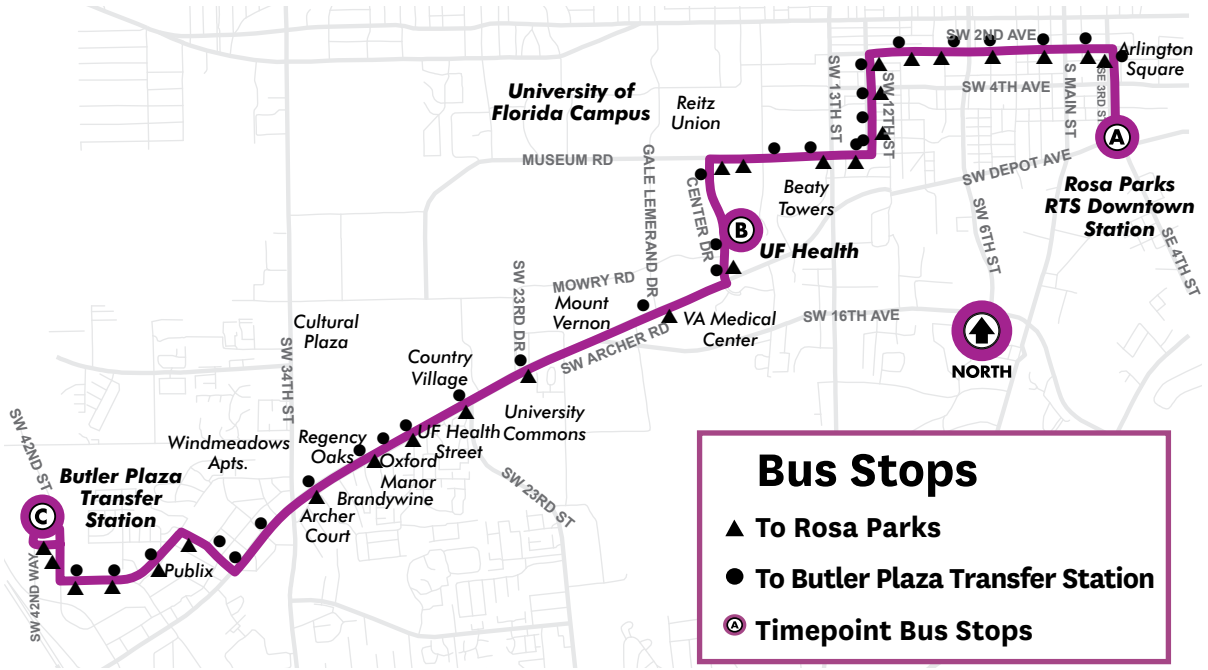

1

ROUTE

ROSA PARKS TRANSFER STATION TO BUTLER PLAZA TRANSFER STATION

Mon to Fri: Every 17-60 min.
Sat: Every 30 min.
Sun: Every 60 min.

To Butler Plaza		
MONDAY THROUGH FRIDAY		
Ⓐ Rosa Parks	Ⓑ UF Health	Ⓒ Butler Plaza
2 · 3 · 5 · 6 · 7 10 · 11 · 15 · 17 24 · 25 · 26 27 · 711	8 · 25 · 35 43	12 · 33 · 37 75
6:00AM	6:10	6:20
6:20	6:30	6:40
6:40	6:50	7:00
7:00	7:10	7:20
7:20	7:30	7:40
7:40	7:50	8:00
8:03	8:15	8:29
8:20	8:32	8:46
8:37	8:49	9:03
8:54	9:06	9:20
9:11	9:23	9:37
9:28	9:40	9:54
9:45	9:57	10:11
10:02	10:14	10:28
10:19	10:31	10:45
10:36	10:48	11:02
10:53	11:05	11:19
11:10	11:22	11:36
11:27	11:39	11:53
11:44	11:57	12:12
12:01PM	12:14	12:29
12:18	12:31	12:46
12:35	12:48	1:03

To Rosa Parks		
MONDAY THROUGH FRIDAY		
Ⓒ Butler Plaza	Ⓑ UF Health	Ⓐ Rosa Parks
12 · 33 · 37 75	8 · 25 · 35 43	2 · 3 · 5 · 6 · 7 10 · 11 · 15 · 17 24 · 25 · 26 27 · 711
6:30AM	6:44	6:56
6:50	7:04	7:16
7:10	7:24	7:36
7:27	7:41	7:53
7:47	8:01	8:13
8:07	8:21	8:33
8:35	8:48	9:02
8:52	9:05	9:19
9:09	9:22	9:36
9:26	9:39	9:53
9:43	9:56	10:10
10:00	10:13	10:27
10:17	10:30	10:44
10:34	10:47	11:01
10:51	11:04	11:18
11:08	11:21	11:35
11:25	11:38	11:52
11:42	11:55	12:09PM
11:59	12:12	12:26
12:20	12:33	12:47
12:37	12:50	1:04
12:54	1:07	1:21
1:11	1:24	1:38

CONTINUED