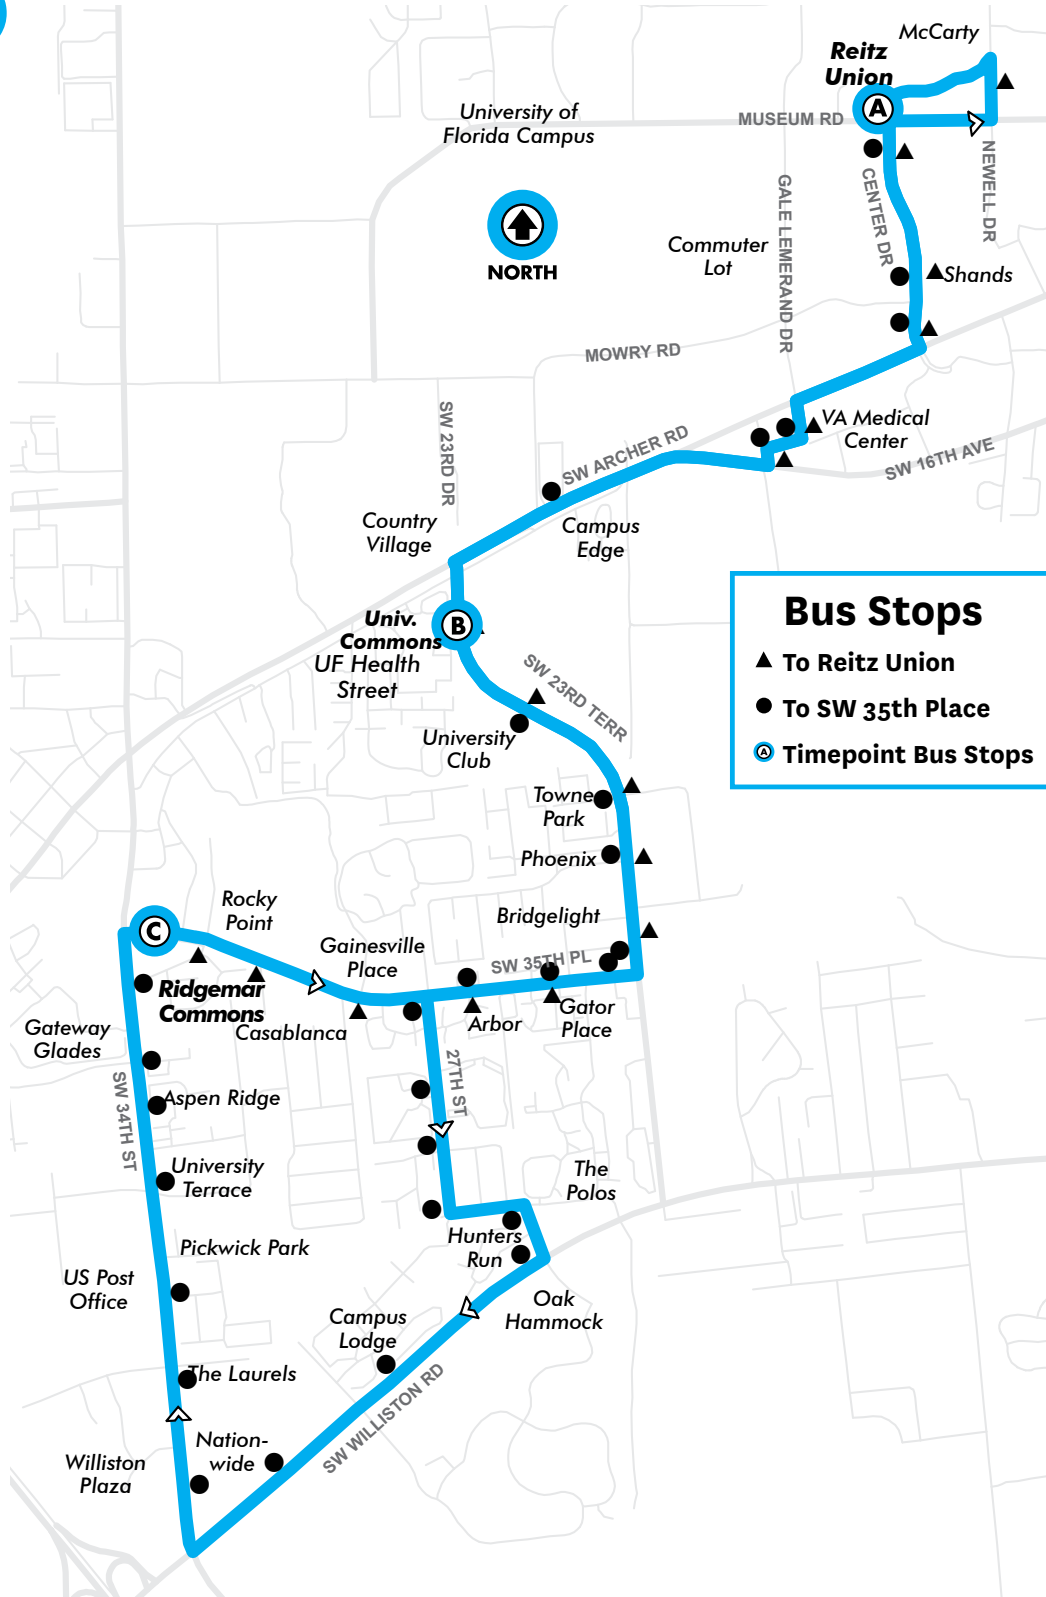

35

ROUTE

REITZ UNION TO SW 35TH PLACE

Mon-Fri: Every 22-26 min.
Sat: Every 44 min.
Sun: Every 44 min.

Bus Stops

- ▲ To Reitz Union
- To SW 35th Place
- ⓐ Timepoint Bus Stops