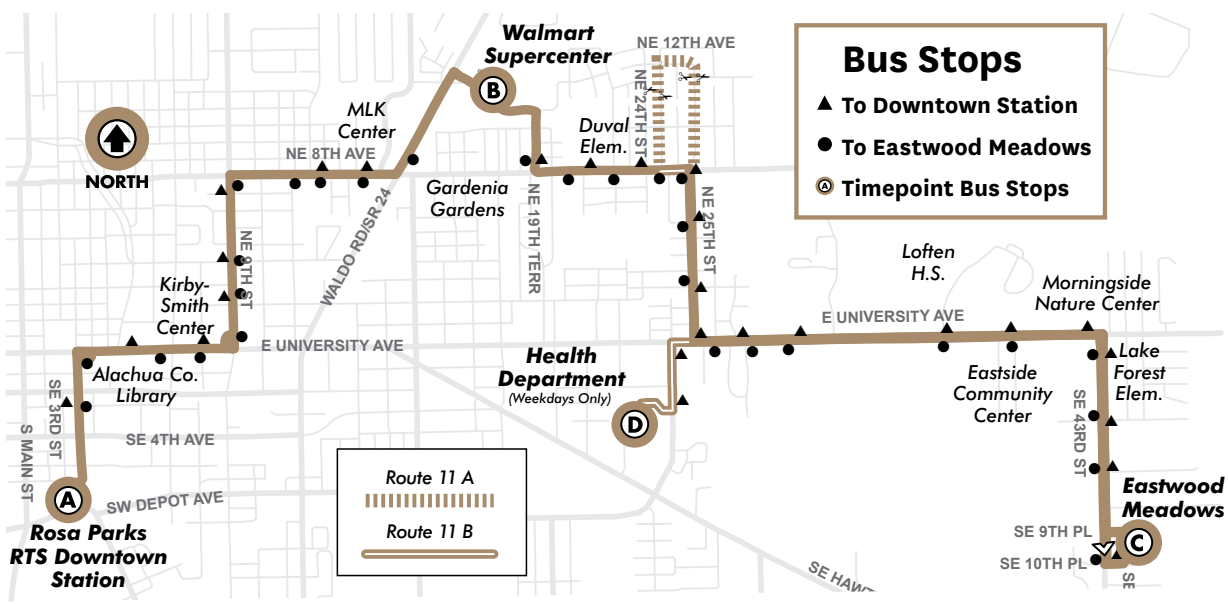

11 ROUTE

ROSA PARKS TRANSFER STATION TO EASTWOOD MEADOWS

To Eastwood Meadows			
MONDAY THROUGH FRIDAY			
A Rosa Parks	B NE Walmart	D Health Dept.	C Eastwood Meadows
1 · 2 · 3 · 5 · 6 7 · 10 · 15 · 17 24 · 26 · 27	2 · 3 · 25 26 · 27	3 · 7 (Route 11B Only*)	7
6:00AM	6:07		6:21
7:00	7:07		7:21
8:00	8:07		8:21
9:00	9:07		9:21
9:30	9:37	9:45	9:51
10:00	10:07		10:21
10:30	10:37	10:45	10:51
11:00	11:07		11:21
11:30	11:37	11:45	11:51
12:00PM	12:07		12:21
12:30	12:37	12:45	12:51
1:00	1:07		1:21
1:30	1:37	1:45	1:51
2:00	2:07		2:21
2:30	2:37	2:45	2:51
3:00	3:07		3:21
3:30	3:37	3:45	3:51
4:00	4:07		4:21
4:30	4:37	4:45	4:51
5:00	5:07		5:21
6:00	6:07		6:21
7:00	7:07		7:21

To Rosa Parks			
MONDAY THROUGH FRIDAY			
C Eastwood Meadows	D Health Dept.	B NE Walmart	A Rosa Parks
7	3 · 7 (Route 11B Only*)	2 · 3 · 25 26 · 27	1 · 2 · 3 · 5 · 6 7 · 10 · 15 · 17 24 · 26 · 27
5:30AM		5:40	5:50
6:30		6:40	6:50
7:30		7:40	7:50
8:30		8:40	8:50
9:30		9:40	9:50
10:00	10:05	10:10	10:20
10:30		10:40	10:50
11:00	11:05	11:10	11:20
11:30		11:40	11:50
12:00PM	12:05	12:10	12:20
12:30		12:40	12:50
1:00	1:05	1:10	1:20
1:30		1:40	1:50
2:00	2:05	2:10	2:20
2:30		2:40	2:50
3:00	3:05	3:10	3:20
3:30		3:40	3:50
4:00	4:05	4:10	4:20
4:30		4:40	4:50
5:00	5:05	5:10	5:20
5:30		5:40	5:50
6:30		6:40	6:50
7:30		7:40	7:50

Mon-Fri: Every 30-60 min.
Sat: No Service.
Sun: No Service.