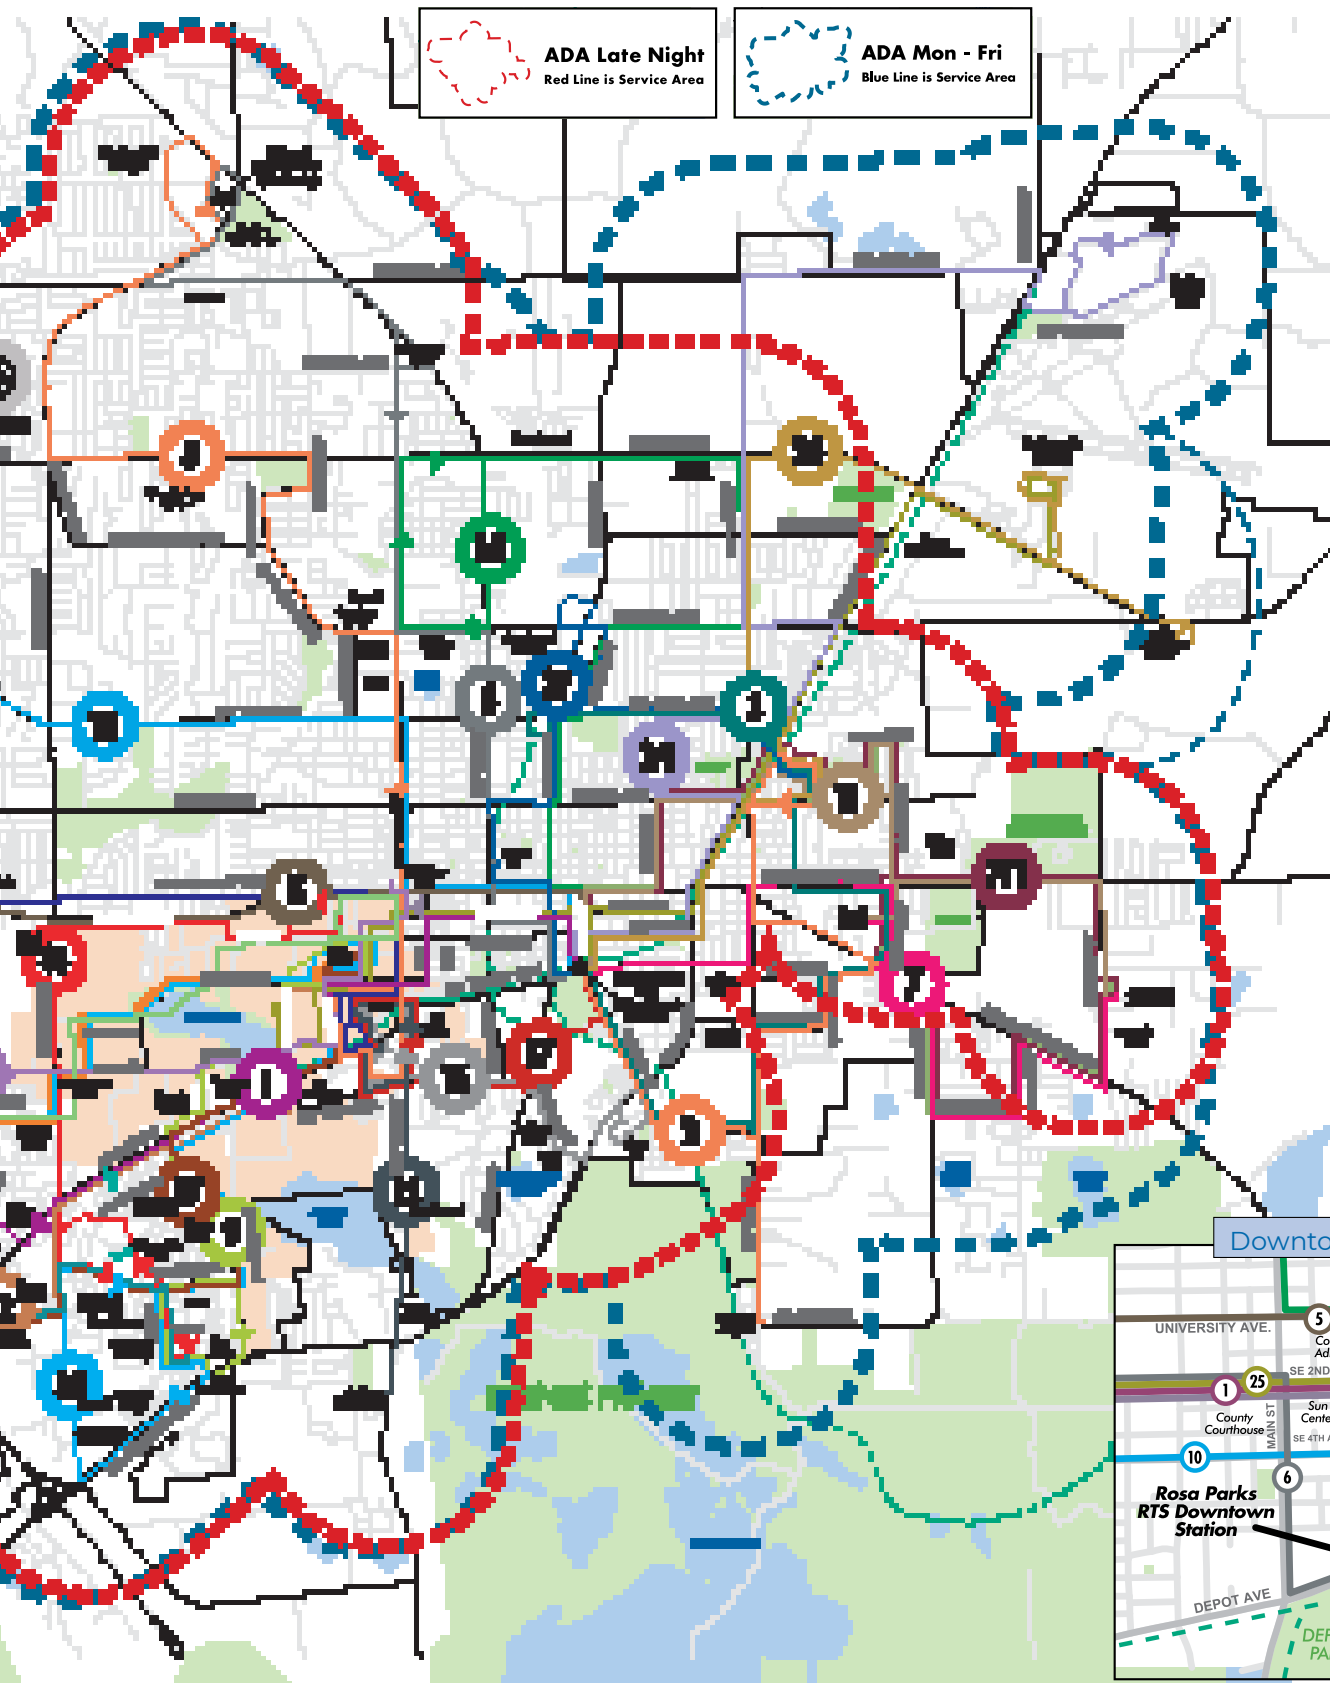

ADA Late Night
Red Line is Service Area

ADA Mon - Fri
Blue Line is Service Area

WEEKEND CITY SERVICE MAP

- 1** Rosa Parks Transfer Station to Butler Plaza Transfer Station
- 2** Rosa Parks Transfer Station to NE Walmart Supercenter
- 5** Rosa Parks Transfer Station to Oaks Mall
- 6** Rosa Parks Transfer Station to N Walmart Supercenter
- 8** Shands to North Walmart Supercenter
- 10** Rosa Parks Transfer Station to Santa Fe
- 12** Rosa Parks Transfer Station to Butler Plaza Transfer Station
- 13** Beaty Towers to Cottage Grove Apartments
- 15** Rosa Parks Transfer Station to NW 13th St
- 16** Beaty Towers to Sugar Hill
- 20** Reitz Union to Oaks Mall
- 25** UF Commuter Lot to Airport
- 33** Butler Plaza Transfer Station to Midtown
- 35** Reitz Union to SW 35th Place
- 37** Reitz Union to Butler Plaza Transfer Station
- 75** Oaks Mall to Butler Plaza Transfer Station
- 711** Rosa Parks Transfer Station to Eastwood Meadows