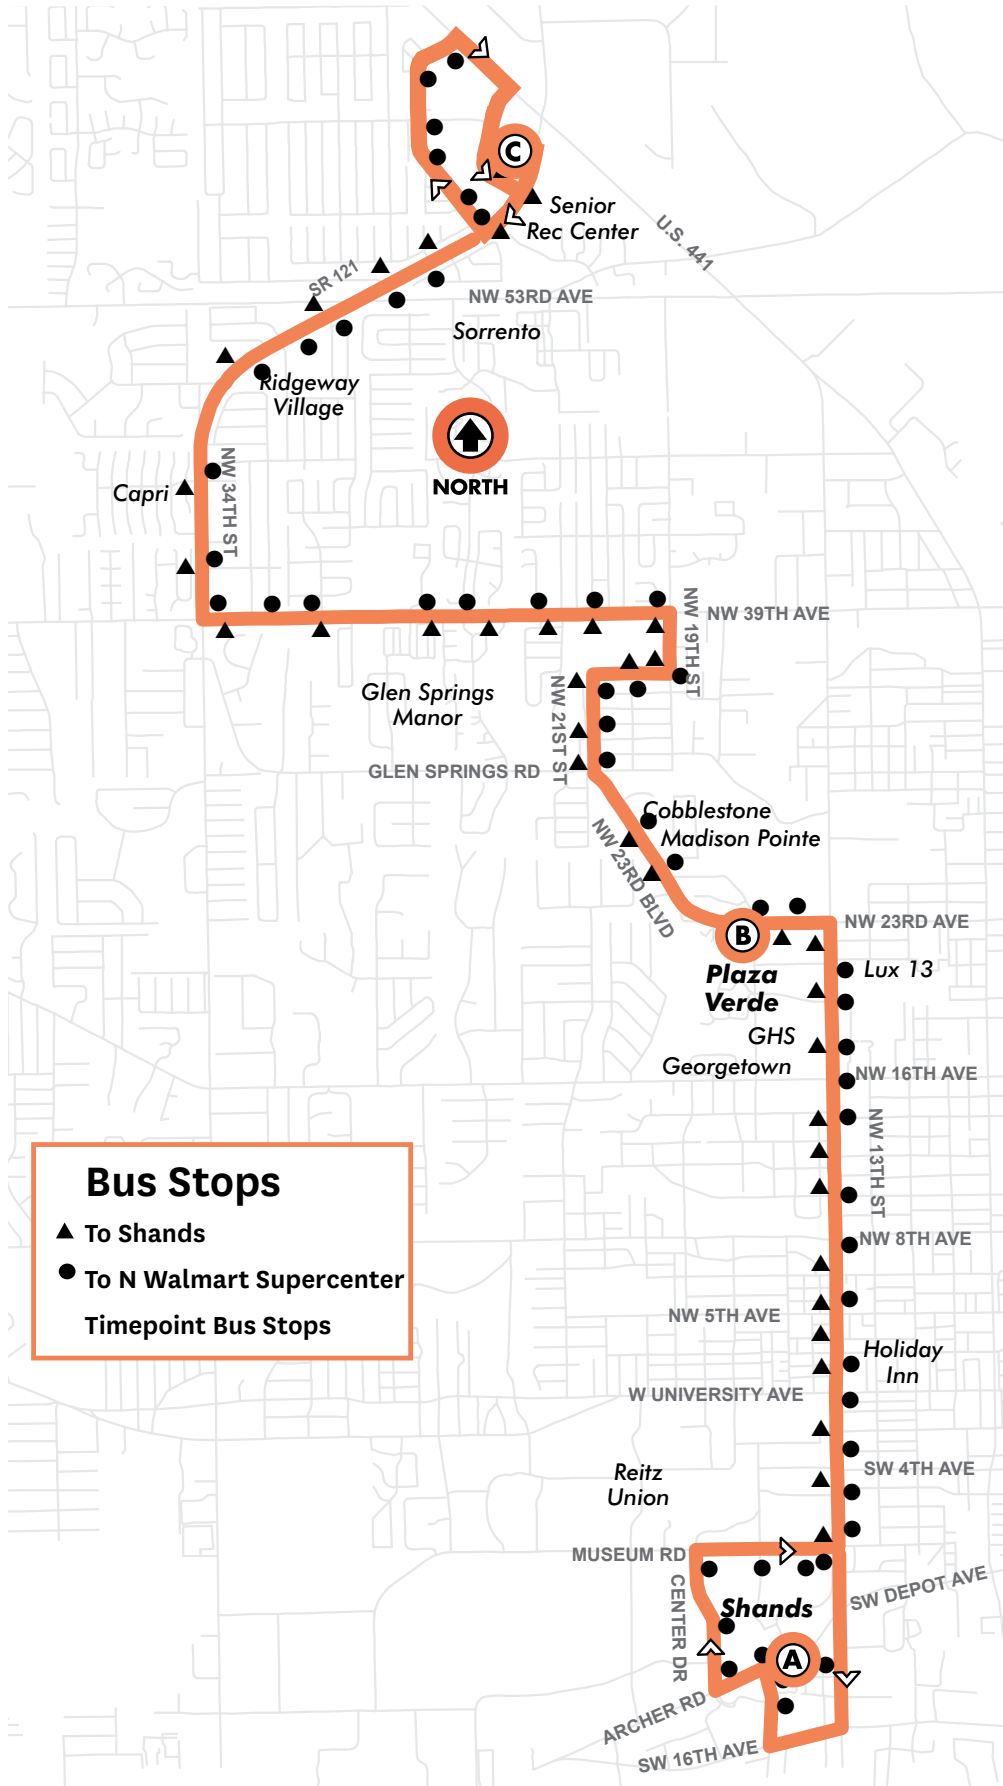

8 ROUTE

UF HEALTH (SHANDS) TO NORTH WALMART SUPERCENTER

Mon-Fri: Every 30-40 min.
Sat: Every 80 min.
Sun: Every 80 min.