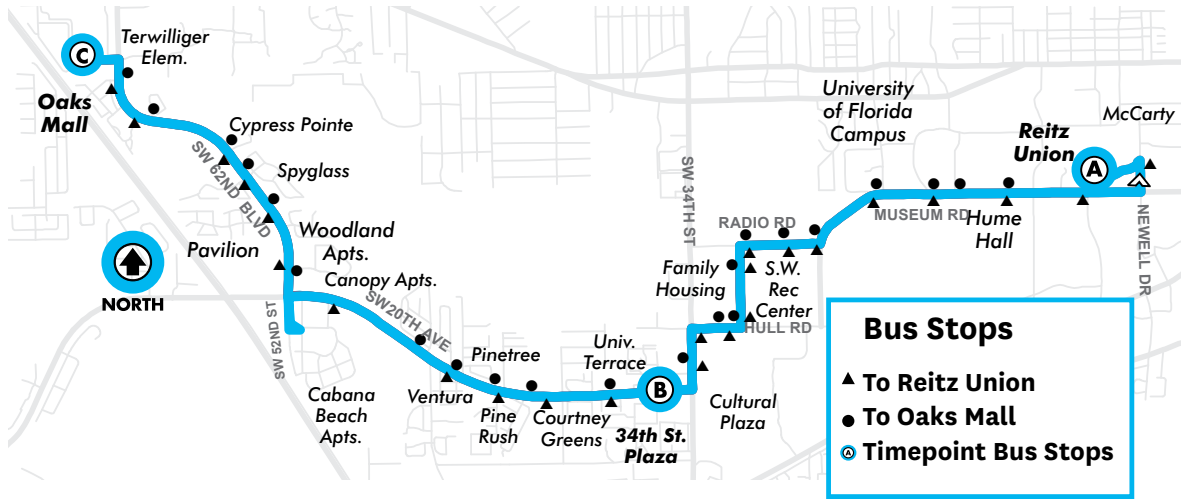

20 ROUTE

REITZ UNION TO OAKS MALL

To Oaks Mall

MONDAY THROUGH FRIDAY		
A Reitz Union	B 34th St Plaza	C Oaks Mall
9 · 12 · 20 35 · 37	20 · 34	5 · 20
6:30AM	6:40	6:55
7:00	7:10	7:25
7:30	7:40	7:55
8:00	8:10	8:25
8:30	8:40	8:55
9:00	9:10	9:25
9:30	9:40	9:55
10:00	10:10	10:25
10:30	10:40	10:55
11:00	11:10	11:25
11:30	11:40	11:55
12:00PM	12:10	12:25
12:30	12:40	12:55
1:00	1:10	1:25
1:30	1:40	1:55
2:00	2:10	2:25
2:30	2:40	2:55
3:00	3:10	3:25
3:30	3:40	3:55
4:00	4:10	4:25
4:30	4:40	4:55
5:00	5:10	5:25
5:30	5:40	5:55
6:00	6:10	6:25
6:30	6:40	6:55

To Reitz Union

MONDAY THROUGH FRIDAY		
C Oaks Mall	B 34th St Plaza	A Reitz Union
5 · 20	20 · 34	9 · 12 · 20 35 · 37
5:50AM	6:15	6:18
6:30	6:45	6:58
7:00	7:15	7:28
7:30	7:45	7:58
8:00	8:15	8:28
8:30	8:45	8:58
9:00	9:15	9:28
9:30	9:45	9:58
10:00	10:15	10:28
10:30	10:45	10:58
11:00	11:15	11:28
11:30	11:45	11:58
12:00PM	12:15	12:28
12:30	12:45	12:58
1:00	1:15	1:28
1:30	1:45	1:58
2:00	2:15	2:28
2:30	2:45	2:58
3:00	3:15	3:28
3:30	3:45	3:58
4:00	4:15	4:28
4:30	4:45	4:58
5:00	5:15	5:28
5:30	5:45	5:58
6:00	6:15	6:28
6:30	6:45	6:58
7:00	7:15	7:28

Mon-Fri: Every 30 min.
Sat: Every 30-60 min.
Sun: Every 30 min.