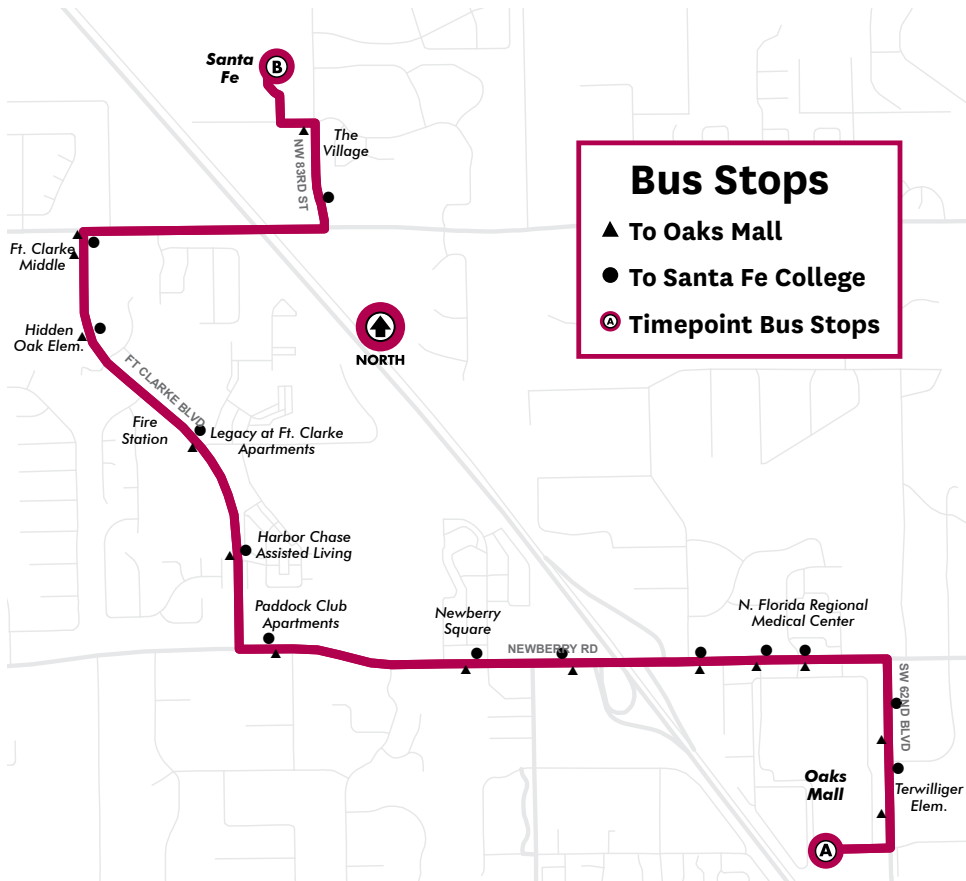

23

ROUTE

**OAKS MALL TO
SANTA FE COLLEGE (VIA FORT CLARKE BLVD.)**

Mon-Fri: Every 30-44 min.
Sat: No Service.
Sun: No Service.

To Santa Fe College	
MONDAY THROUGH FRIDAY	
ⓐ Oaks Mall	ⓑ Santa Fe
5:20:75	10:43
7:40AM	7:55
8:24	8:39
9:03	9:15
9:39	9:51
10:15	10:27
10:51	11:03
11:27	11:39
12:09PM	12:24
12:53	1:08
1:37	1:52
2:21	2:36
3:05	3:20
3:49	4:04
4:33	4:48

To Oaks Mall	
MONDAY THROUGH FRIDAY	
ⓑ Santa Fe	ⓐ Oaks Mall
10:43	5:20:75
7:59AM	8:16
8:45	8:57
9:21	9:33
9:57	10:09
10:33	10:45
11:09	11:21
11:45	11:57
12:28PM	12:45
1:12	1:29
1:56	2:13
2:40	2:57
3:24	3:41
4:08	4:25
4:52	5:09