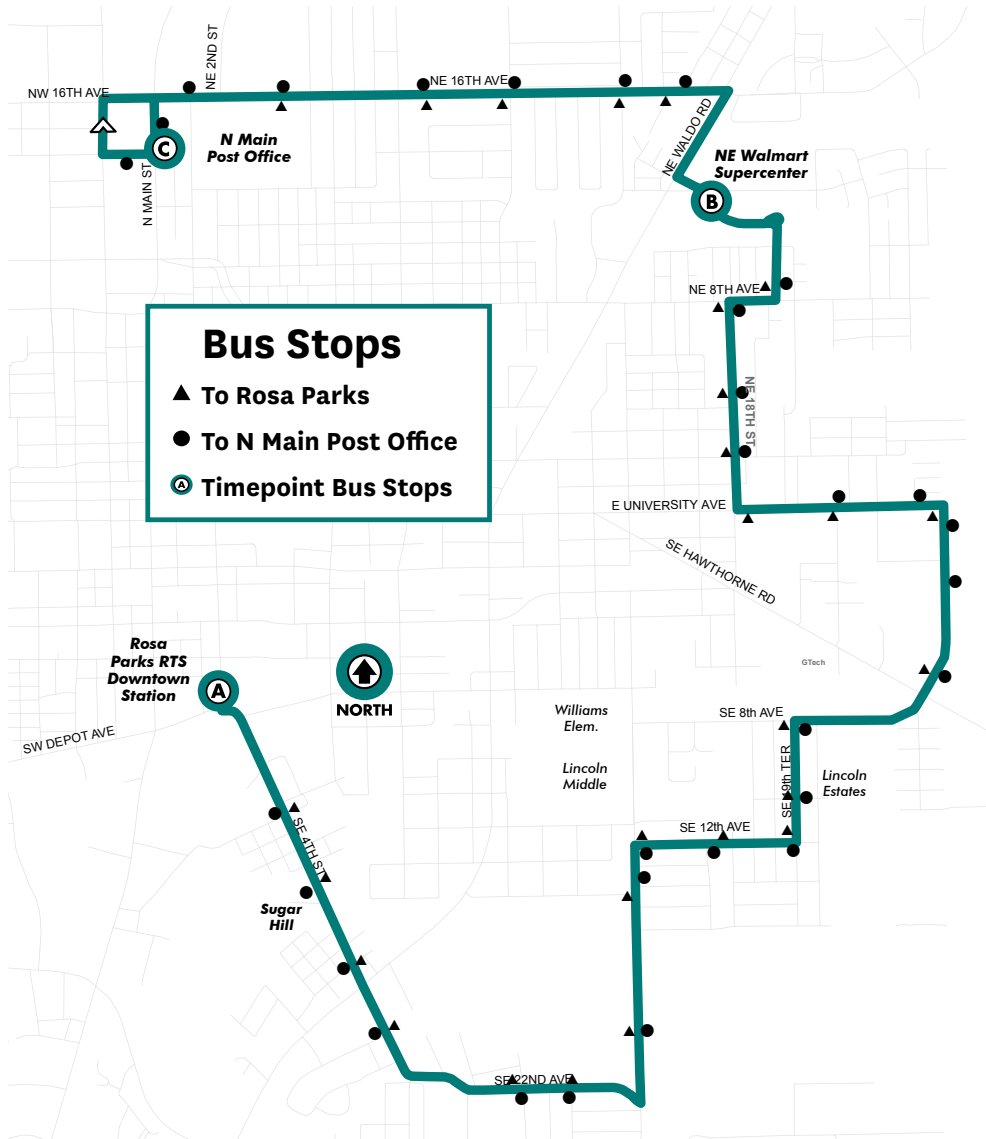

To North Main Street Post Office		
MONDAY THROUGH FRIDAY		
ⓐ Rosa Parks Transfer Station	ⓑ NE Walmart	ⓒ N Main Post Office
1 · 2 · 5 · 6 · 7 10 · 11 · 15 · 17 24 · 26	2 · 11 · 25 · 26	15
9:30AM	9:47	9:55
10:30	10:47	10:55
11:30	11:47	11:55
12:30PM	12:47	12:55
1:30	1:47	1:55
2:30	2:47	2:55
3:30	3:47	3:55
4:30	4:47	4:55

To Rosa Parks Transfer Station		
MONDAY THROUGH FRIDAY		
ⓒ N Main Post Office	ⓑ NE Walmart	ⓐ Rosa Parks Transfer Station
15	2 · 11 · 25 · 26	1 · 2 · 5 · 6 · 7 10 · 11 · 15 · 17 24 · 26
10:00AM	10:06	10:23
11:00	11:06	11:23
12:00PM	12:06	12:23
13:00	13:06	13:23
2:00	2:06	2:23
3:00	3:06	3:23
4:00	4:06	4:23
5:00	5:06	5:23

Mon-Fri: Every 60 min.
Sat: No Service.
Sun: No Service.