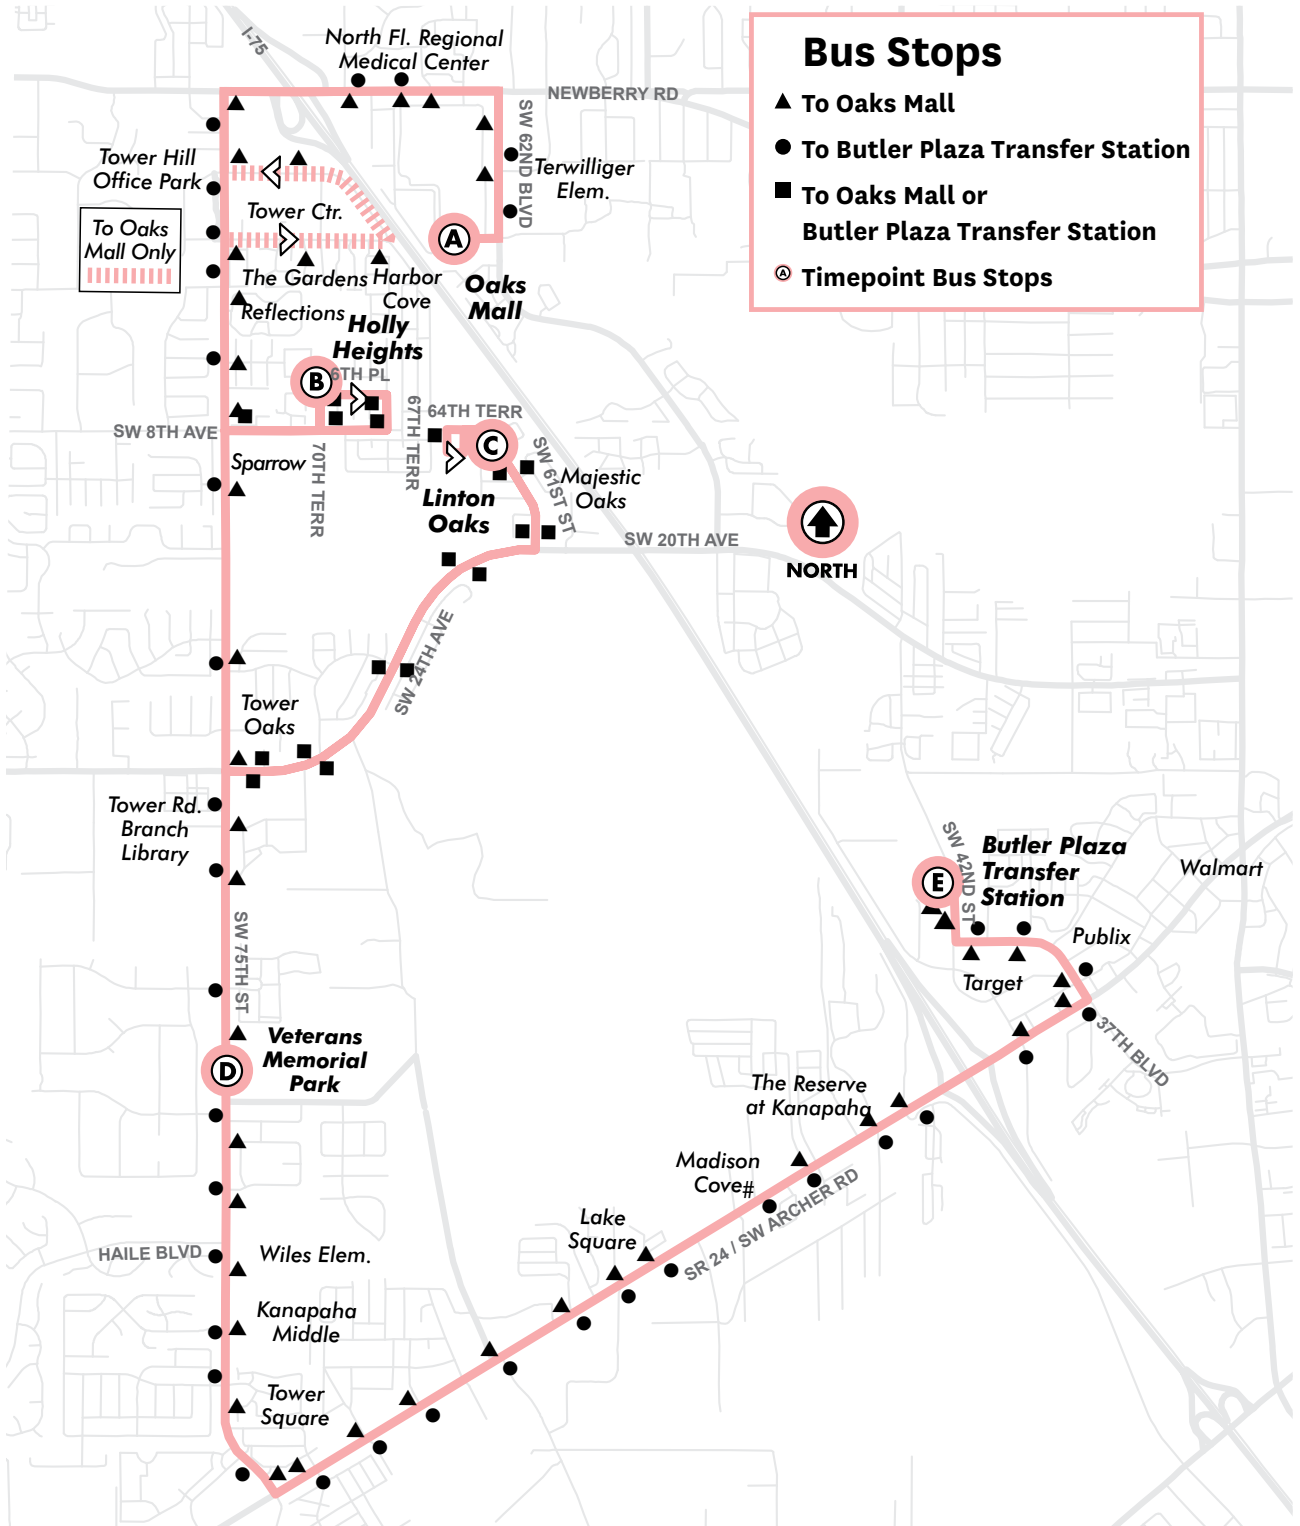

75

ROUTE

OAKS MALL TO
BUTLER PLAZA TRANSFER STATION

Mon-Fri: Every 40-60 min.
Sat: Every 120 min.
Sun: Every 120 min.