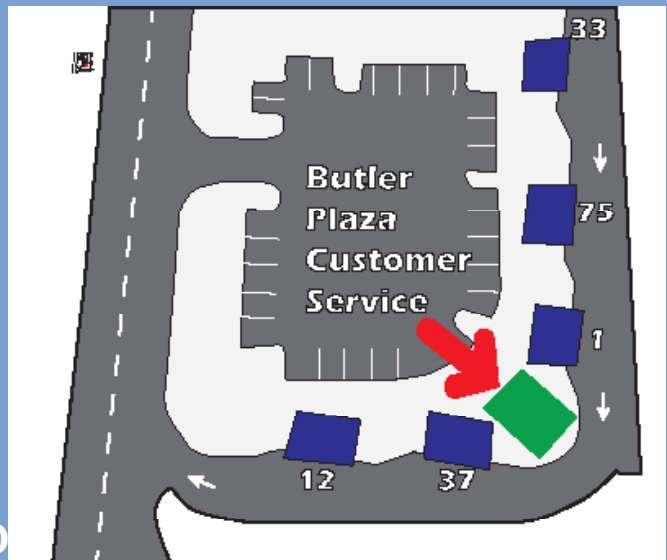

HOURS OF SERVICE

Rosa Parks Downtown Station
Monday through Friday: 8am - 4pm
Closed Saturday, Sunday and holidays

Customer Service 352-334-2600