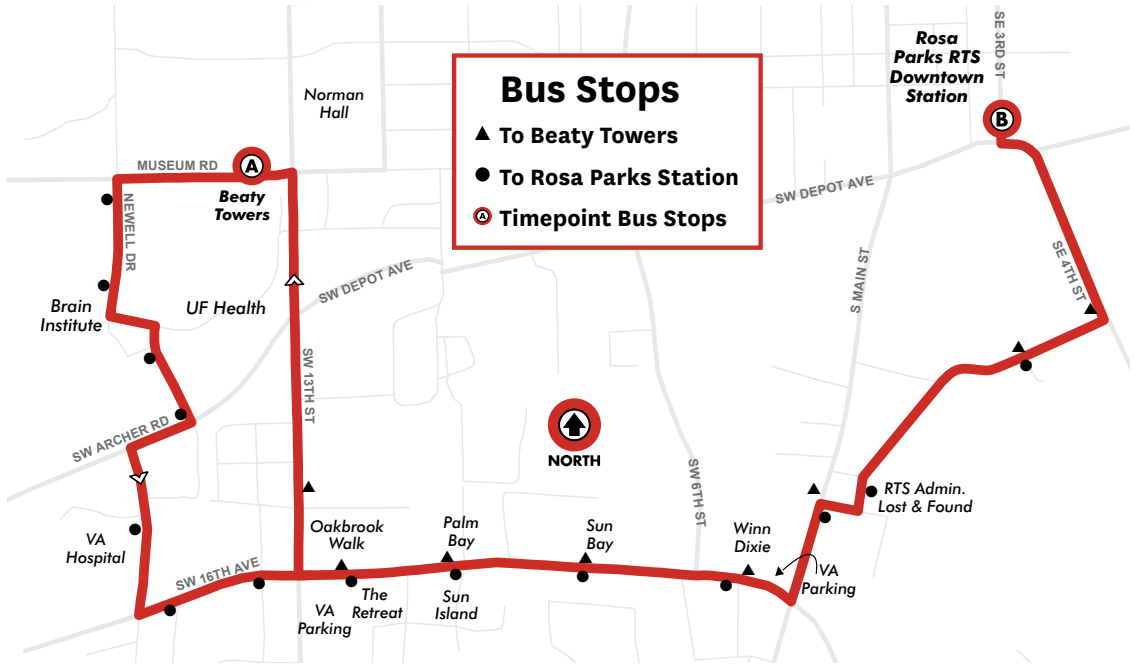

17

ROUTE

BEATY TOWERS TO ROSA PARKS TRANSFER STATION

Mon-Fri: Every 34-68 min.
Sat: No Service.
Sun: No Service.

To Rosa Parks	
MONDAY THROUGH FRIDAY	
A Beaty Towers	B Rosa Parks
1 · 8 · 13 · 16 · 43	1 · 2 · 3 · 5 · 6 7 · 10 · 11 · 15 · 24 26 · 27 · 711
6:40AM	6:57
7:14	7:31
7:48	8:05
8:22	8:39
8:56	9:13
9:30	9:47
10:04	10:21
10:38	10:55
11:12	11:29
11:46	12:03PM
12:20	12:37
12:54	1:11
1:28	1:45
2:02	2:19
2:36	2:53
3:10	3:27
3:44	4:01
4:18	4:35
4:52	5:09
5:26	5:43
6:00	6:17
6:34	6:51
7:08	7:25

To Beaty Towers	
MONDAY THROUGH FRIDAY	
B Rosa Parks	A Beaty Towers
1 · 2 · 3 · 5 · 6 7 · 10 · 11 · 15 · 24 26 · 27 · 711	1 · 8 · 13 · 16 · 43
6:30AM	6:40
7:04	7:14
7:38	7:48
8:12	8:22
8:46	8:56
9:20	9:30
9:54	10:04
10:28	10:38
11:02	11:12
11:36	11:46
12:10PM	12:20
12:44	12:54
1:18	1:28
1:52	2:02
2:26	2:36
3:00	3:10
3:34	3:44
4:08	4:18
4:42	4:52
5:16	5:26
5:50	6:00
6:24	6:34
6:58	7:08