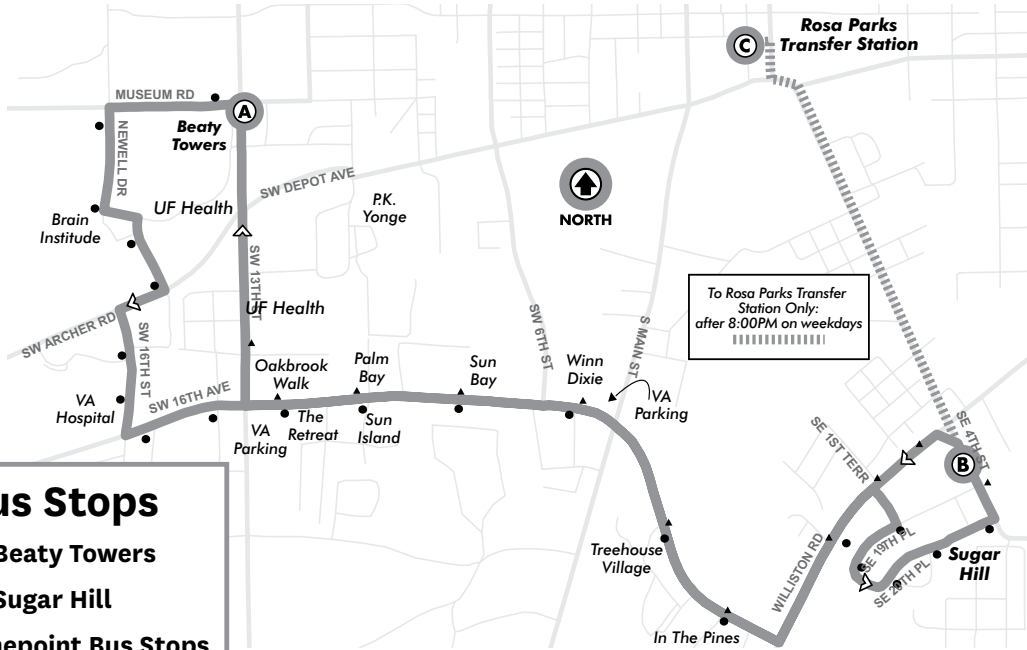

16 ROUTE

BEATY TOWERS TO SUGAR HILL

Bus Stops

- ▲ To Beaty Towers
- To Sugar Hill
- © Timepoint Bus Stops

Sugar Hill	
SATURDAY	
▲ Beaty Towers	● Sugar Hill
1 · 8 · 13	2
8:15AM	8:29
9:15	9:29
10:15	10:29
11:15	11:29
12:15PM	12:29
1:15	1:29
2:15	2:29
3:15	3:29
4:15	4:29
5:15	5:29
6:15	6:29
6:15	6:29

To Beaty Towers	
SATURDAY	
● Sugar Hill	▲ Beaty Towers
2	1 · 8 · 13
8:36AM	8:45
9:36	9:45
10:36	10:45
11:36	11:45
12:36PM	12:45
1:36	1:45
2:36	2:45
3:36	3:45
4:36	4:45
5:36	5:45
5:36	5:45

Sugar Hill	
SUNDAY	
▲ Beaty Towers	● Sugar Hill
1 · 8 · 13	
10:15AM	10:29
11:15	11:29
12:15PM	12:29
1:15	1:29
2:15	2:29
3:15	3:29
4:15	4:29
5:15	5:29

To Beaty Towers	
SUNDAY	
● Sugar Hill	▲ Beaty Towers
	1 · 8 · 13
10:36AM	10:45
11:36	11:45
12:36PM	12:45
1:36	1:45
2:36	2:45
3:36	3:45
4:36	4:45
5:36	5:45

Mon-Fri: Every 34 min.
Sat: Every 60 min.
Sun: Every 60 min.