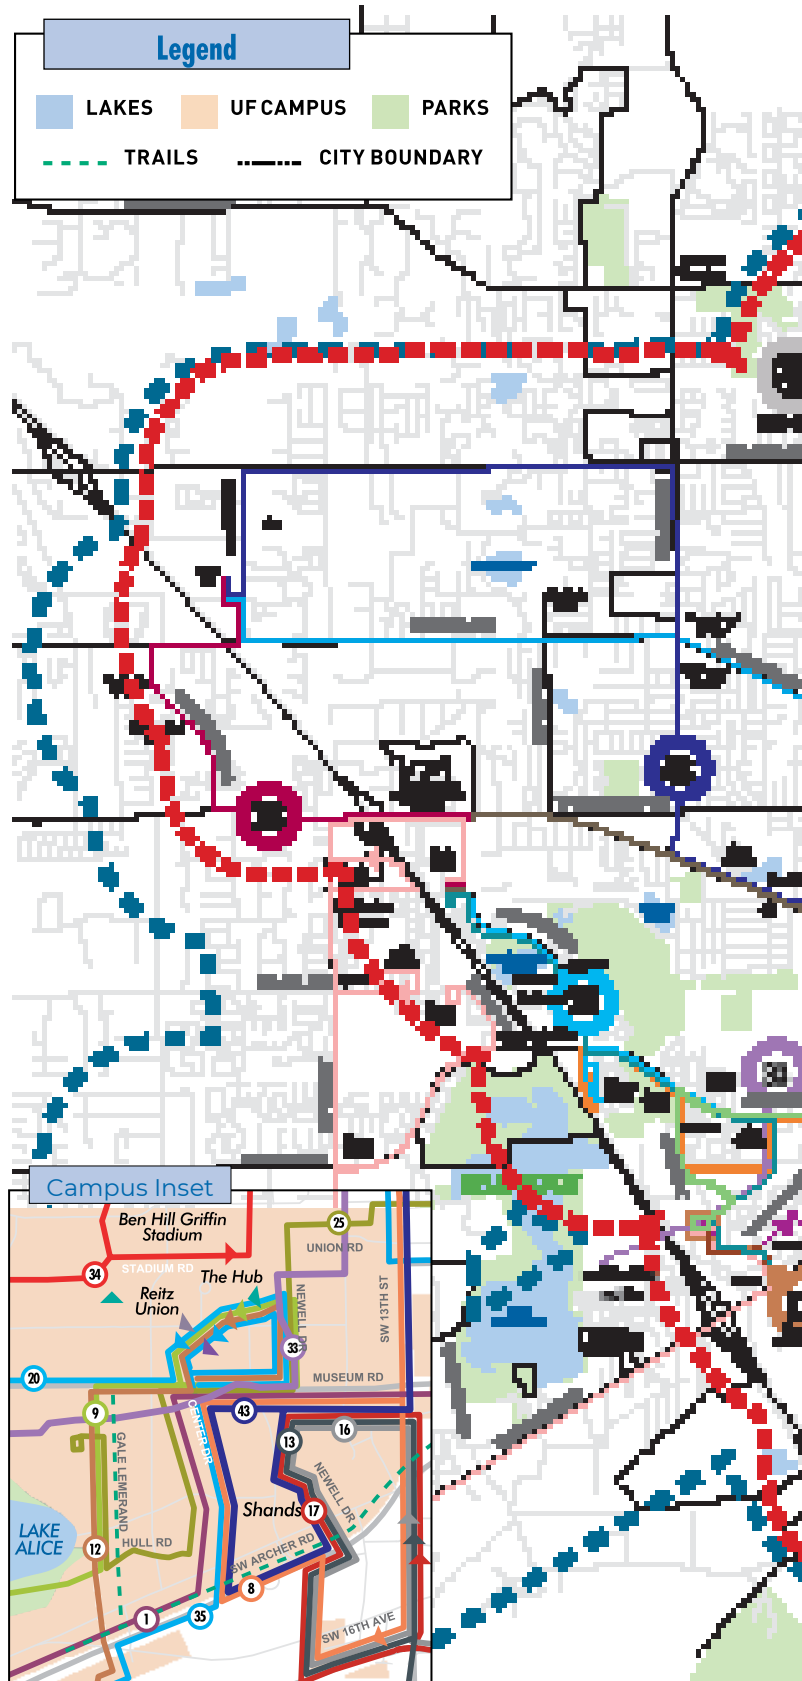

WEEKDAY CITY SERVICE MAP

- **1** Rosa Parks Transfer Station to Butler Plaza Transfer Station
- **2** Rosa Parks Transfer Station to NE Walmart Supercenter
- **3** Rosa Parks Transfer Station to N Main Post Office
- **5** Rosa Parks Transfer Station to Oaks Mall
- **6** Rosa Parks Transfer Station to N Walmart Supercenter
- **7** Rosa Parks Transfer Station to Eastwood Meadows
- **8** Shands to North Walmart Supercenter
- **9** Reitz Union to Hunters Run
- **10** Rosa Parks Transfer Station to Santa Fe
- **11** Rosa Parks Transfer Station to Eastwood Meadows
- **12** Rosa Parks Transfer Station to Butler Plaza Transfer Station
- **13** Beaty Towers to Cottage Grove Apartments
- **15** Rosa Parks Transfer Station to NW 13th St
- **16** Beaty Towers to Sugar Hill
- **17** Beaty Towers to Rosa Parks RTS Downtown Station
- **20** Reitz Union to Oaks Mall
- **23** Oaks Mall to Santa Fe (via Fort Clarke Blvd.)
- **24** Rosa Parks Transfer Station to Job Corps
- **25** UF Commuter Lot to Airport
- **26** Rosa Parks Transfer Station to Airport
- **27** Rosa Parks Transfer Station to NE Walmart Supercenter
- **33** Butler Plaza Transfer Station to Midtown
- **34** The Hub to Lexington Crossing
- **35** Reitz Union to SW 35th Place
- **37** Reitz Union to Butler Plaza Transfer Station
- **43** Shands to Santa Fe
- **75** Oaks Mall to Butler Plaza Transfer Station
- **711** Rosa Parks Transfer Station to Eastwood Meadows