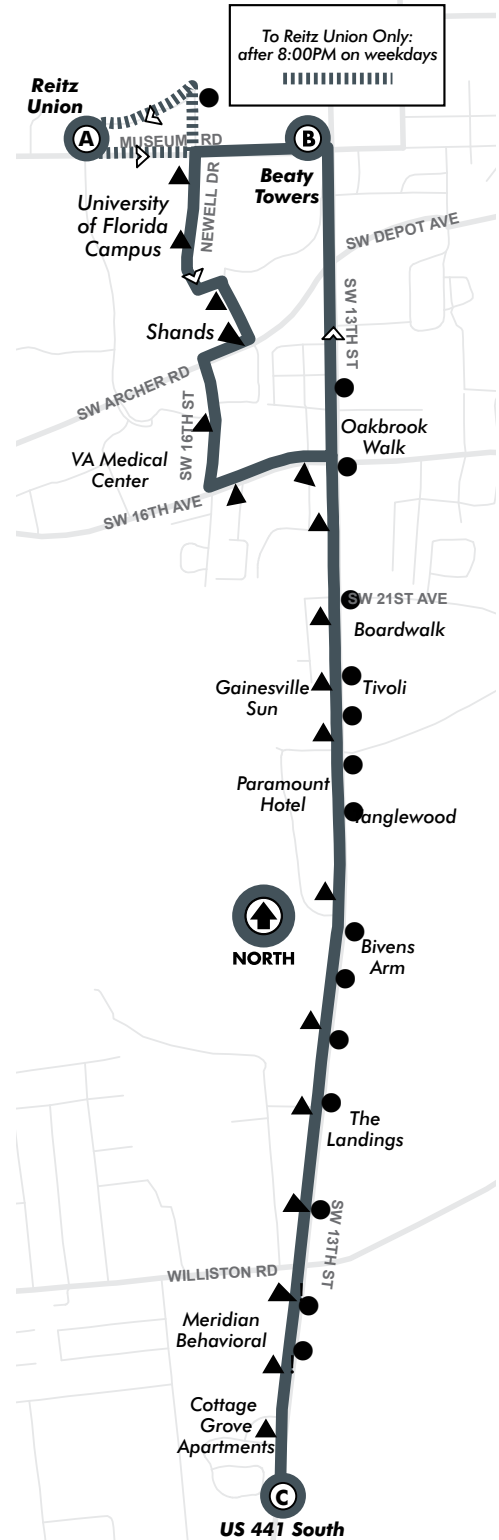

13

ROUTE

BEATY TOWERS TO COTTAGE GROVE APARTMENTS

Mon-Fri: Every 15-30 min.
Sat: Every 60 min.
Sun: Every 60 min.

To Cottage Grove Apartments	
SATURDAY	
B Beaty Towers	C US 441 South
1 · 8 · 16	
7:45AM	7:59
8:45	8:59
9:45	9:59
10:45	10:59
11:45	11:59
12:45PM	12:59
1:45	1:59
2:45	2:59
3:45	3:59
4:45	4:59
5:45	5:59

To Beaty Towers	
SATURDAY	
C US 441 South	B Beaty Towers
	1 · 8 · 16
7:06AM	7:15
8:06	8:15
9:06	9:15
10:06	10:15
11:06	11:15
12:06PM	12:15
1:06	1:15
2:06	2:15
3:06	3:15
4:06	4:15
5:06	5:15
6:06	6:15

To Cottage Grove Apartments	
SUNDAY	
B Beaty Towers	C US 441 South
1 · 8 · 16	
10:45AM	10:59
11:45	11:59
12:45PM	12:59
1:45	1:59
2:45	2:59
3:45	3:59
4:45	4:59
5:45	5:59

To Beaty Towers	
SUNDAY	
C US 441 South	B Beaty Towers
	1 · 8 · 16
10:06AM	10:15
11:06	11:15
12:06PM	12:15
1:06	1:15
2:06	2:15
3:06	3:15
4:06	4:15
5:06	5:15

Bus Stops

- To Beaty Towers
- ▲ To Cottage Grove Apts.

Timepoint Bus Stops