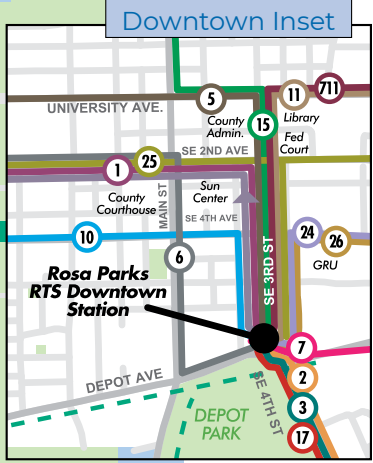

ADA Late Night
Red Line is Service Area

ADA Mon - Fri
Blue Line is Service Area